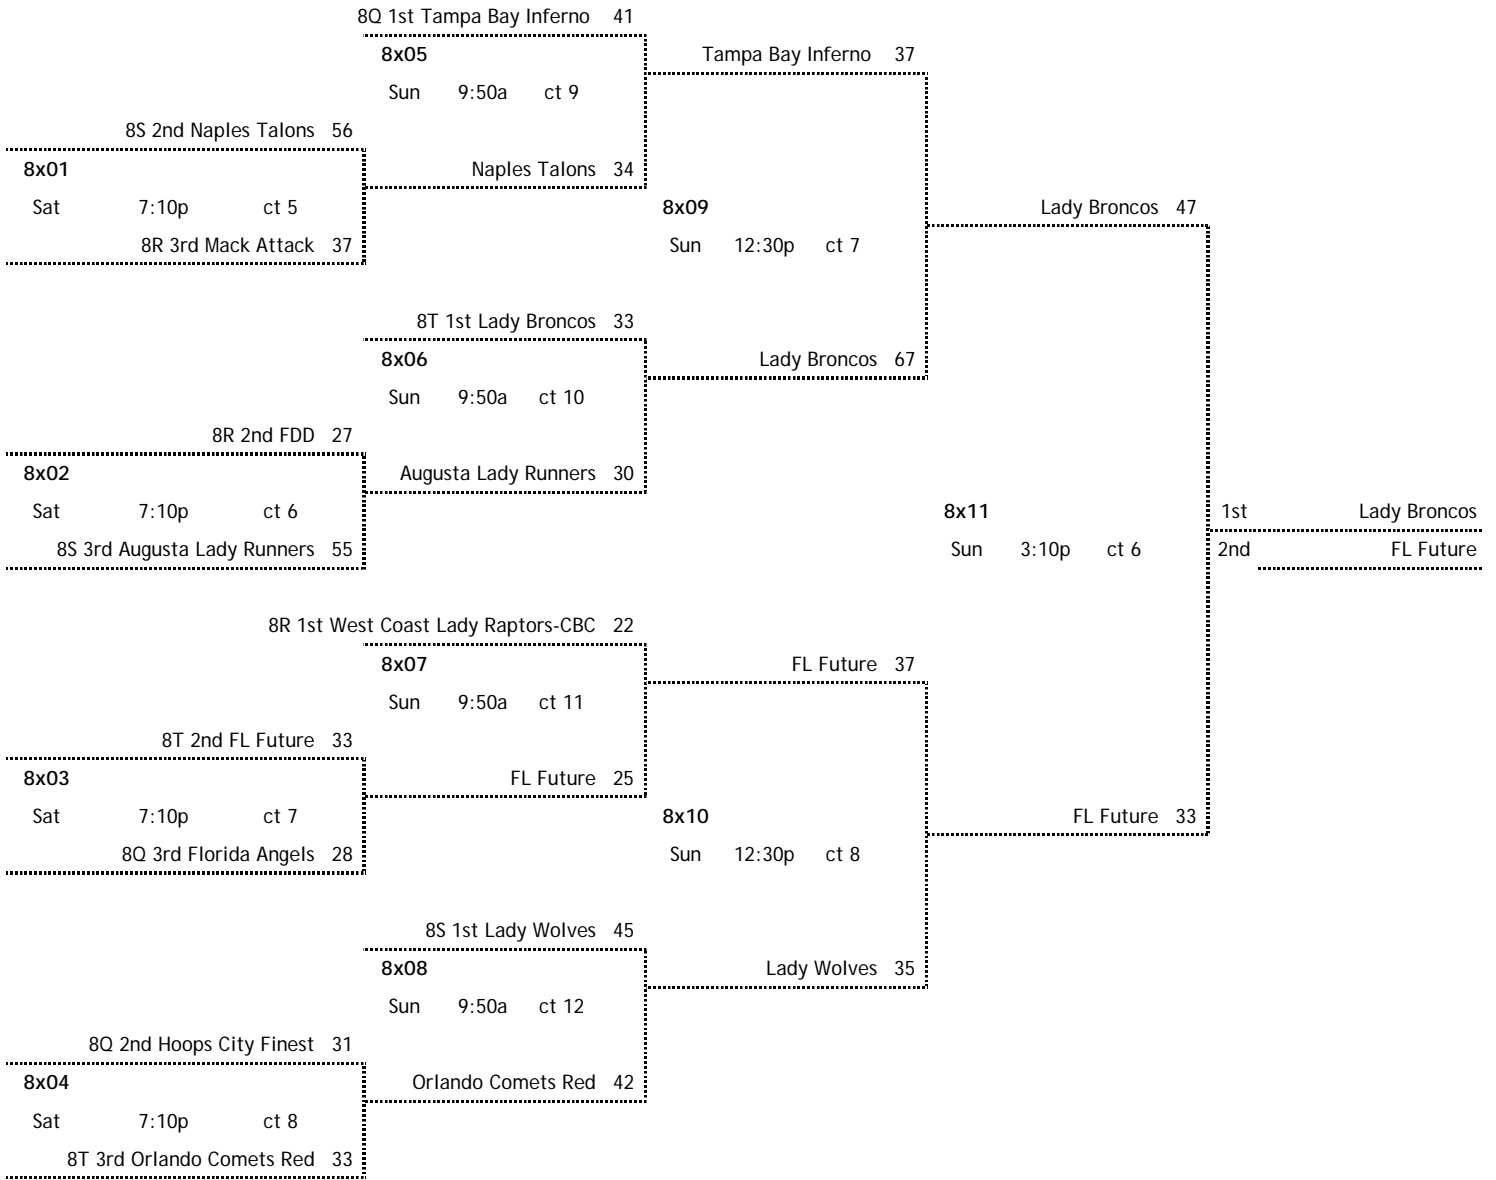

2011 Girls Spring Fling II 8th Grade Division II

Courts:

- 1 HP Fieldhouse
- 2 HP Fieldhouse
- 3 HP Fieldhouse
- 4 HP Fieldhouse
- 5 HP Fieldhouse
- 6 HP Fieldhouse
- 7 Jostens Center
- 8 Jostens Center
- 9 Jostens Center
- 10 Jostens Center
- 11 Jostens Center
- 12 Jostens Center

game #	day	time	court	Home #	Visitor #
				# = score	# = score