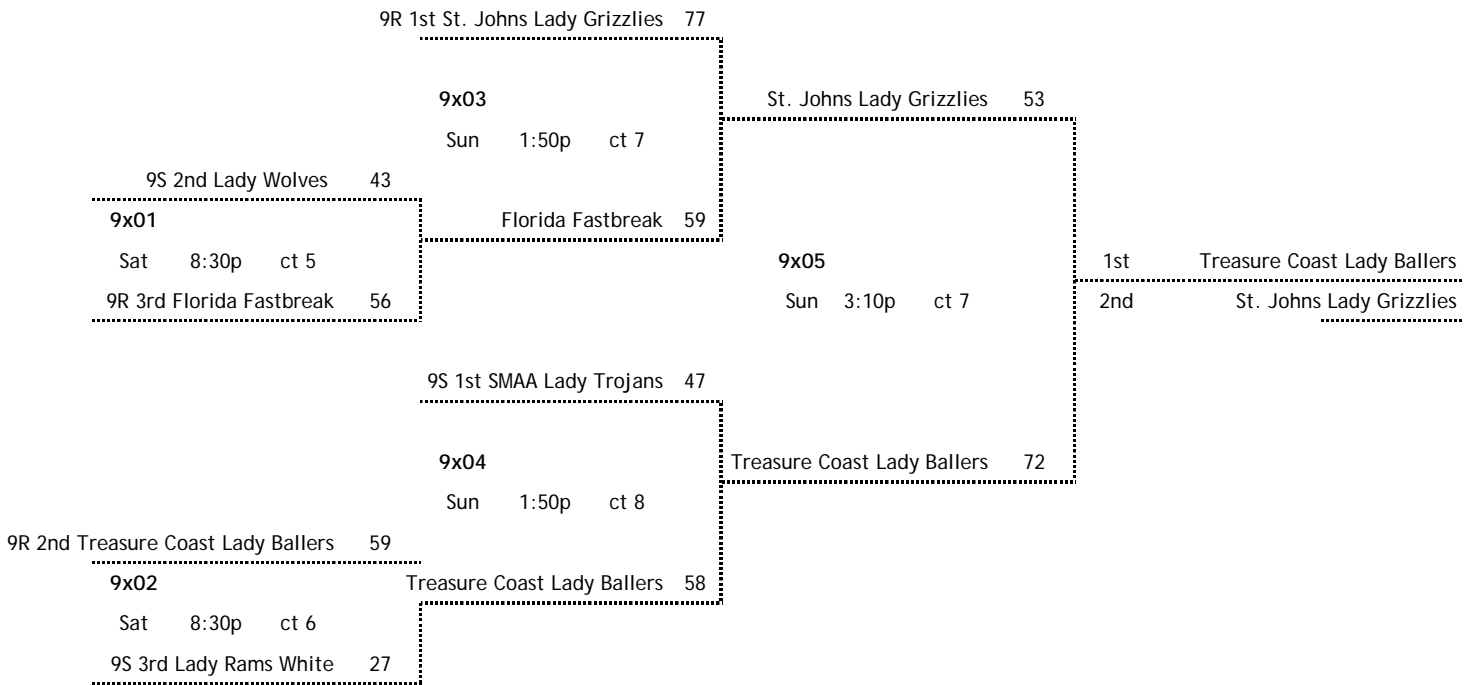

### POOL 9R

W	L	finish	team				
	2	9R 1	3RD	Florida Fastbreak			
2		9R 2	1ST	St. Johns Lady Grizzlies			
1	1	9R 3	2ND	Treasure Coast Lady Ballers			

home	score	visitor	score	day	time	court
9R 2	52	9R 3	42	Fri	5:20p	9
9R 3	54	9R 1	37	Sat	9:50a	5
9R 1	48	9R 2	69	Sat	3:10p	7

### POOL 9S

W	L	finish	team				
1	1	9S 1	2ND	Lady Wolves			
2		9S 2	1ST	SMAA Lady Trojans			
	2	9S 3	3RD	Lady Rams White			

home	score	visitor	score	day	time	court
9S 2	42	9S 3	38	Fri	5:20p	10
9S 3	27	9S 1	36	Sat	9:50a	6
9S 1	17	9S 2	48	Sat	3:10p	8

game #	Home	#	# = score
day	time	court	
	Visitor	#	# = score