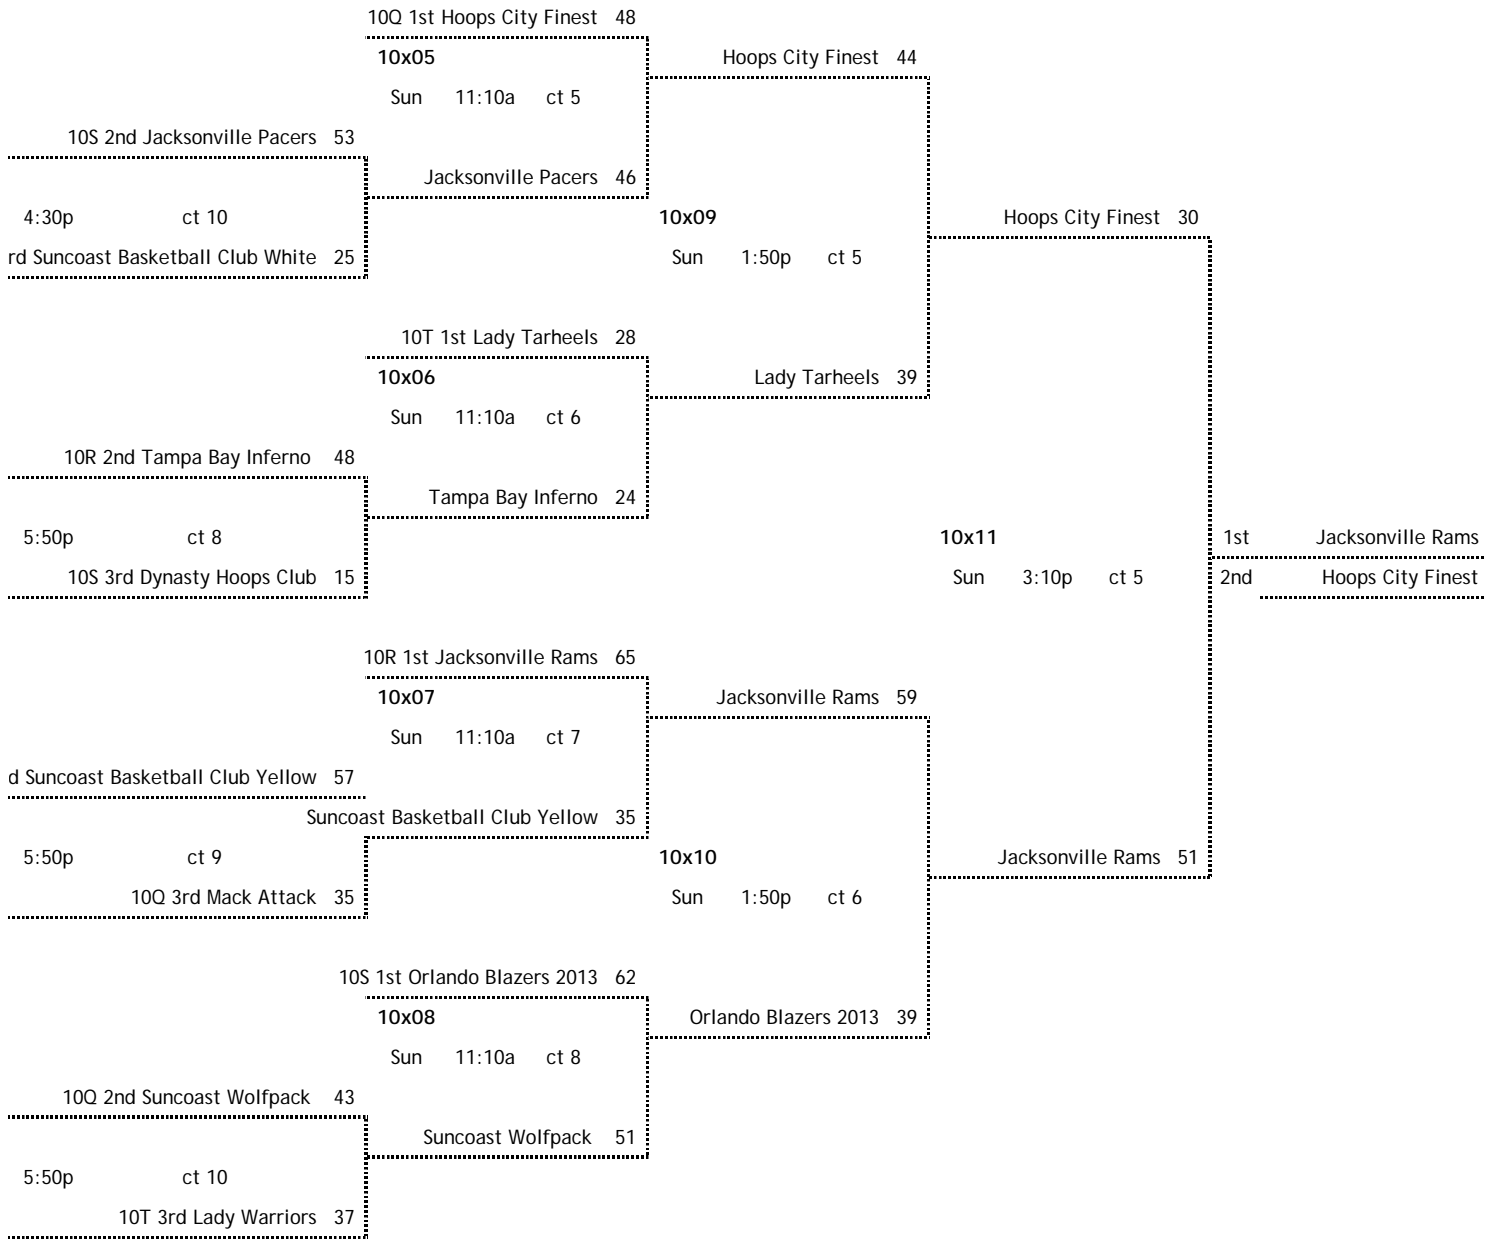

2011 Girls Spring Fling II 10th Grade Division II

Courts:

1 HP Fieldhouse	7 Jostens Center
2 HP Fieldhouse	8 Jostens Center
3 HP Fieldhouse	9 Jostens Center
4 HP Fieldhouse	10 Jostens Center
5 HP Fieldhouse	11 Jostens Center
6 HP Fieldhouse	12 Jostens Center

	Home	#		# = score
time	court			
		Visitor	#	# = score