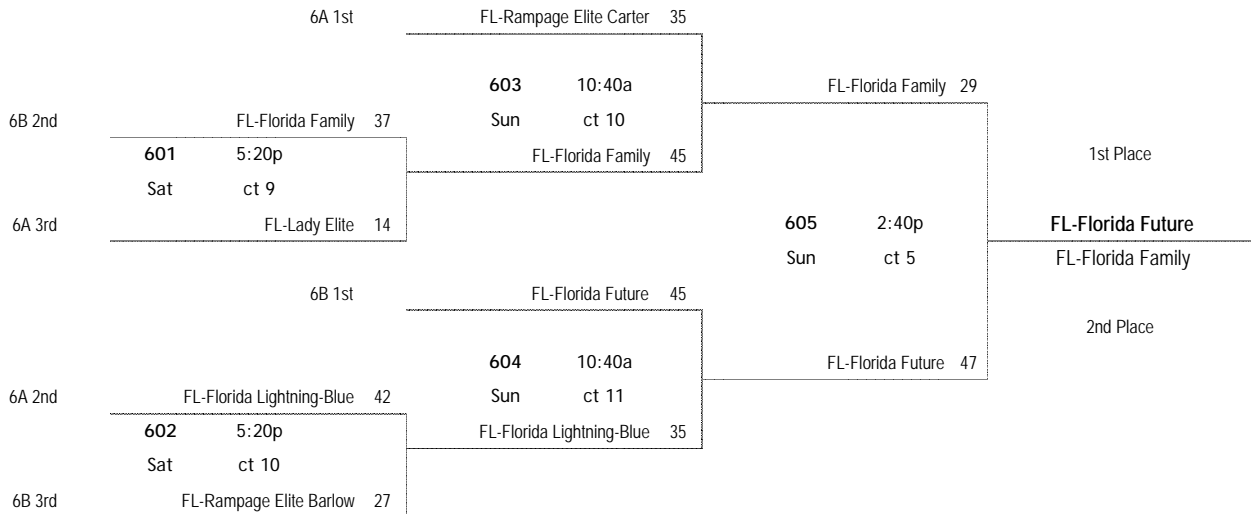

2012 AAU Girls Basketball Spring Fling I

**6th Grade
Division I**

POOL 6A

| W | L | place | district-team | home | score | visitor | score | day | time | court |
|---|---|-------|--------------------------------|------|-------|---------|-------|-----|-------|-------|
| 0 | 2 | 3 | 6A 1 FL-Lady Elite | 6A 2 | 26 | 6A 3 | 41 | Fri | 6:20p | 11 |
| 1 | 1 | 2 | 6A 2 FL-Florida Lightning-Blue | 6A 3 | 46 | 6A 1 | 23 | Sat | 8:00a | 11 |
| 2 | 0 | 1 | 6A 3 FL-Rampage Elite Carter | 6A 1 | 6 | 6A 2 | 53 | Sat | 1:20p | 11 |

POOL 6B

| W | L | place | district-team | home | score | visitor | score | day | time | court |
|---|---|-------|------------------------------|------|-------|---------|-------|-----|-------|-------|
| 0 | 2 | 3 | 6B 1 FL-Rampage Elite Barlow | 6B 2 | 55 | 6B 3 | 41 | Fri | 6:20p | 12 |
| 2 | 0 | 1 | 6B 2 FL-Florida Future | 6B 3 | 44 | 6B 1 | 39 | Sat | 8:00a | 12 |
| 1 | 1 | 2 | 6B 3 FL-Florida Family | 6B 1 | 27 | 6B 2 | 40 | Sat | 1:20p | 12 |

| | | |
|---------|-------|---------|
| home | 0 | < score |
| game # | time | |
| day | court | |
| visitor | 0 | < score |

Courts:
1-6 = HP Fieldhouse
7-12 = Jostens Center