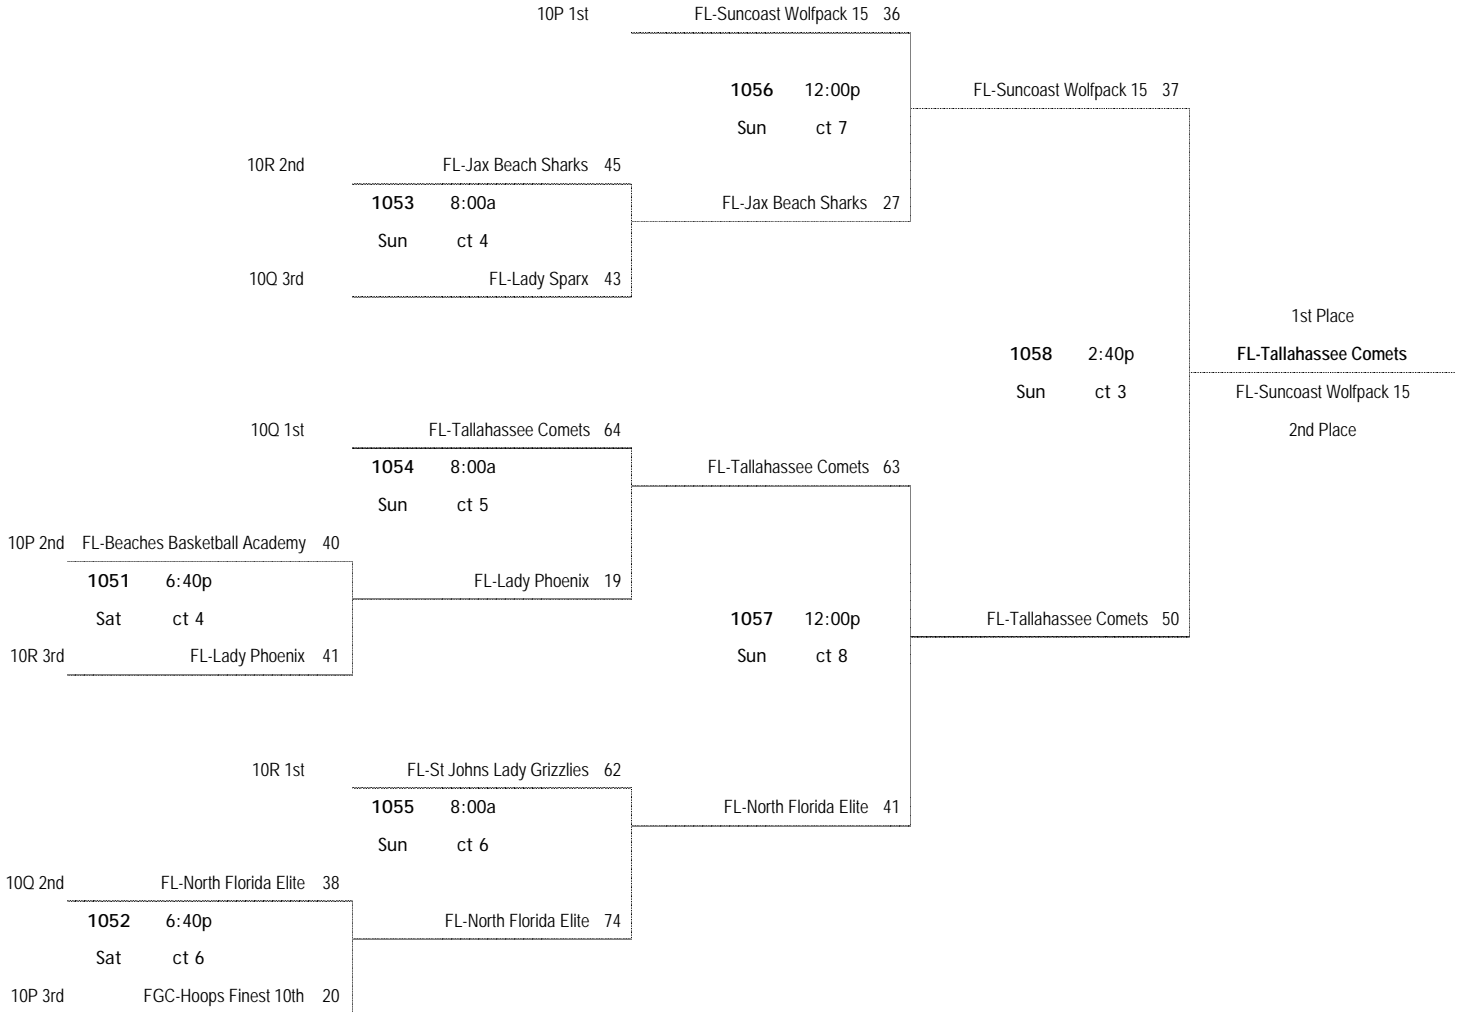

2012 AAU Girls Basketball Spring Fling I

**10th Grade
Division II**

	home	0	< score
game #	time		
day	court		
	visitor	0	< score

Courts:
 1-6 = HP Fieldhouse
 7-12 = Jostens Center