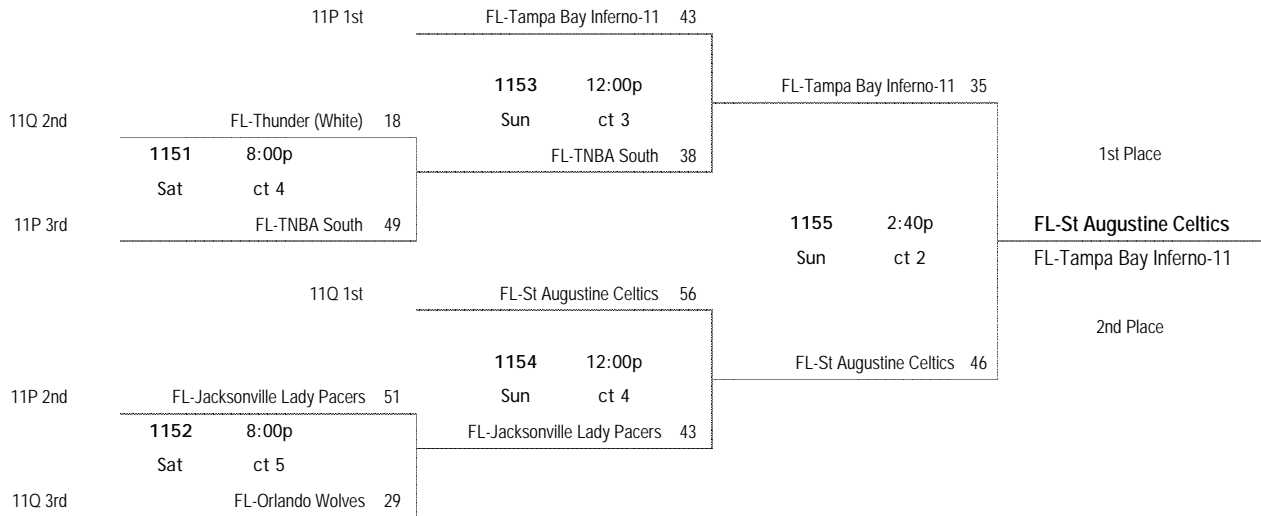

2012 AAU Girls Basketball Spring Fling I

**11th Grade
Division II**

POOL 11P

W	L	place	district-team	home	score	visitor	score	day	time	court
1	1	2	11P 1 FL-Jacksonville Lady Pacers	11P 2	47	11P 3	31	Sat	8:00a	7
2	0	1	11P 2 FL-Tampa Bay Inferno-11	11P 3	40	11P 1	49	Sat	12:00p	6
0	2	3	11P 3 FL-TNBA South	11P 1	36	11P 2	60	Sat	4:00p	1

POOL 11Q

W	L	place	district-team	home	score	visitor	score	day	time	court
1	1	2	11Q 1 FL-Thunder (White)	11Q 2	92	11Q 3	22	Sat	8:00a	8
2	0	1	11Q 2 FL-St Augustine Celtics	11Q 3	29	11Q 1	39	Sat	12:00p	7
0	2	3	11Q 3 FL-Orlando Wolves	11Q 1	33	11Q 2	79	Sat	4:00p	2

home	0	< score
game #	time	
day	court	
visitor	0	< score

Courts:
1-6 = HP Fieldhouse
7-12 = Jostens Center