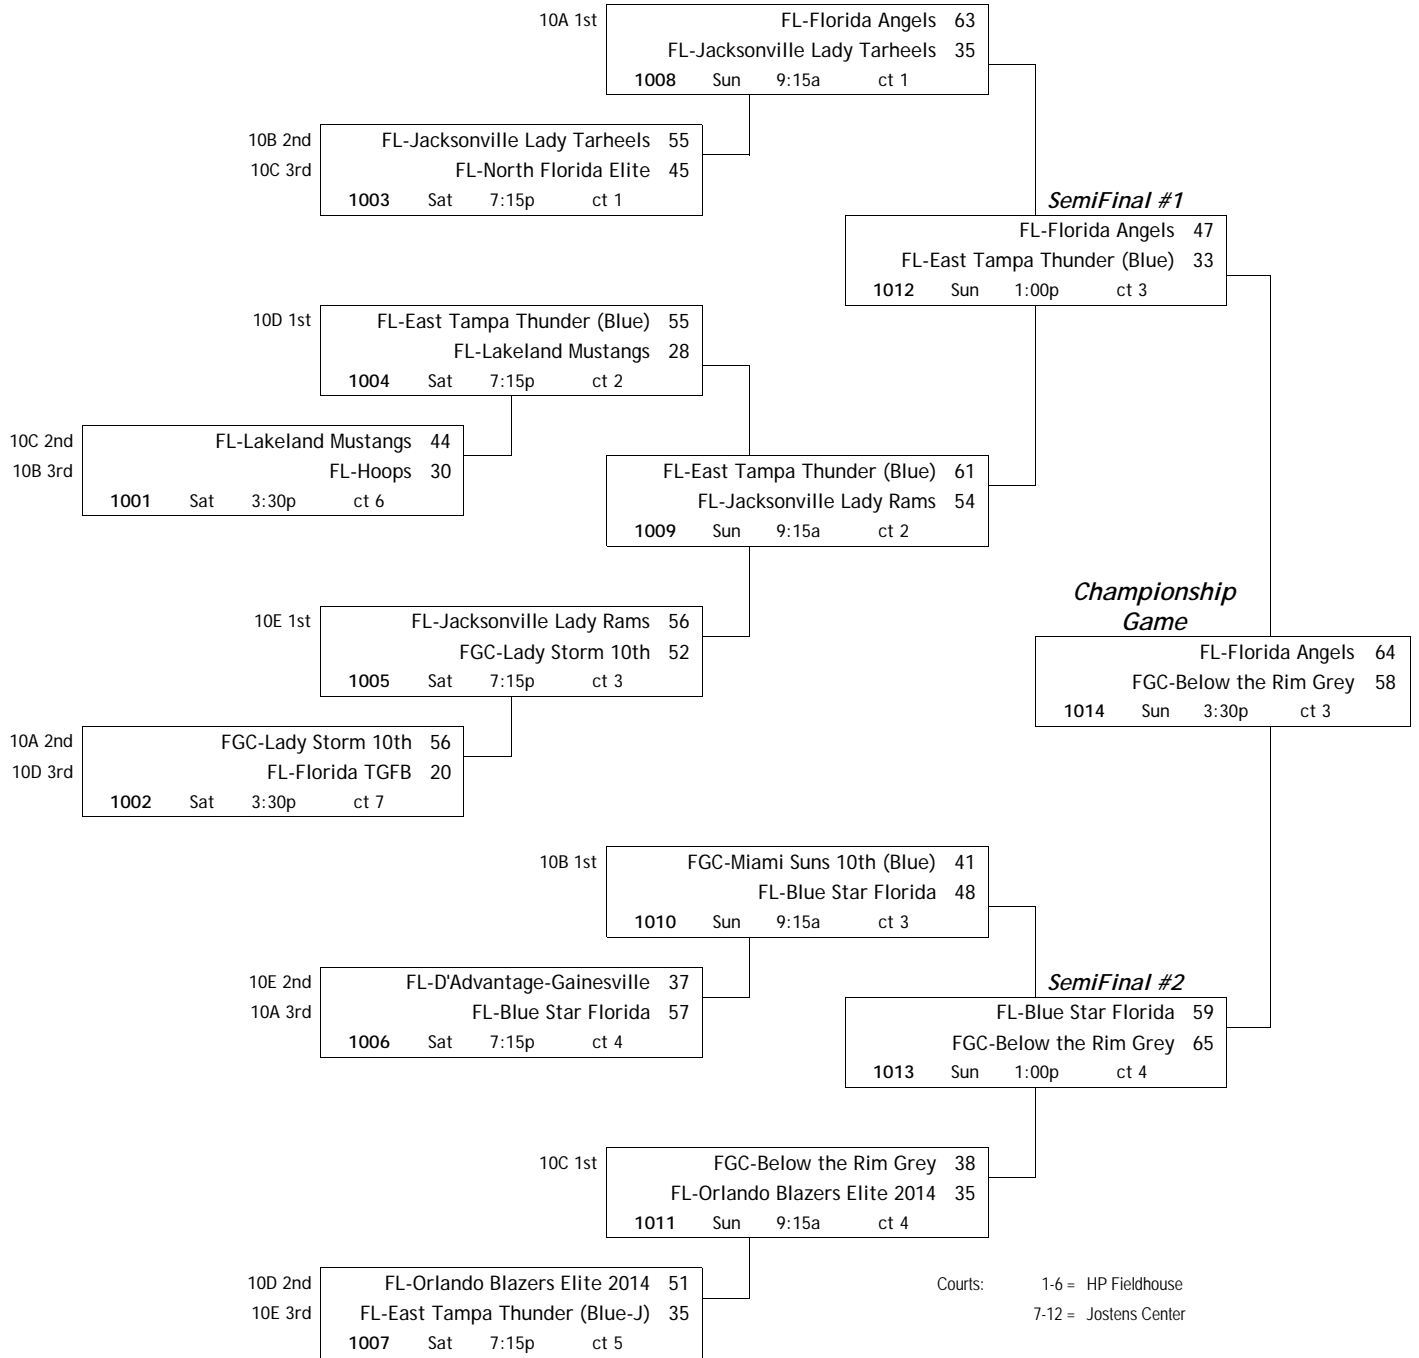

POOL 10C

W	L	place	district-team		home	score	visitor	score	day	time	court
0	2	3	10C 1	FL-North Florida Elite	10C 2	55	10C 3	22	Fri	9:00p	3
2	0	1	10C 2	FGC-Below the Rim Grey	10C 3	47	10C 1	46	Sat	9:15a	6
1	1	2	10C 3	FL-Lakeland Mustangs	10C 1	15	10C 2	43	Sat	1:00p	7

POOL 10D

W	L	place	district-team		home	score	visitor	score	day	time	court
2	0	1	10D 1	FL-East Tampa Thunder (Blue)	10D 2	28	10D 3	61	Fri	7:45p	4
0	2	3	10D 2	FL-Florida TGFB	10D 3	45	10D 1	54	Sat	9:15a	8
1	1	2	10D 3	FL-Orlando Blazers Elite 2014	10D 1	57	10D 2	18	Sat	1:00p	8

POOL 10E

W	L	place	district-team		home	score	visitor	score	day	time	court
0	2	3	10E 1	FL-East Tampa Thunder (Blue-J)	10E 2	28	10E 3	59	Fri	9:00p	4
1	1	2	10E 2	FL-D'Advantage-Gainesville	10E 3	57	10E 1	26	Sat	9:15a	7
2	0	1	10E 3	FL-Jacksonville Lady Rams	10E 1	40	10E 2	45	Sat	3:30p	5

Courts: 1-6 = HP Fieldhouse
 7-12 = Jostens Center

	home	0	<score
	visitor	0	<score
game #	day	time	court