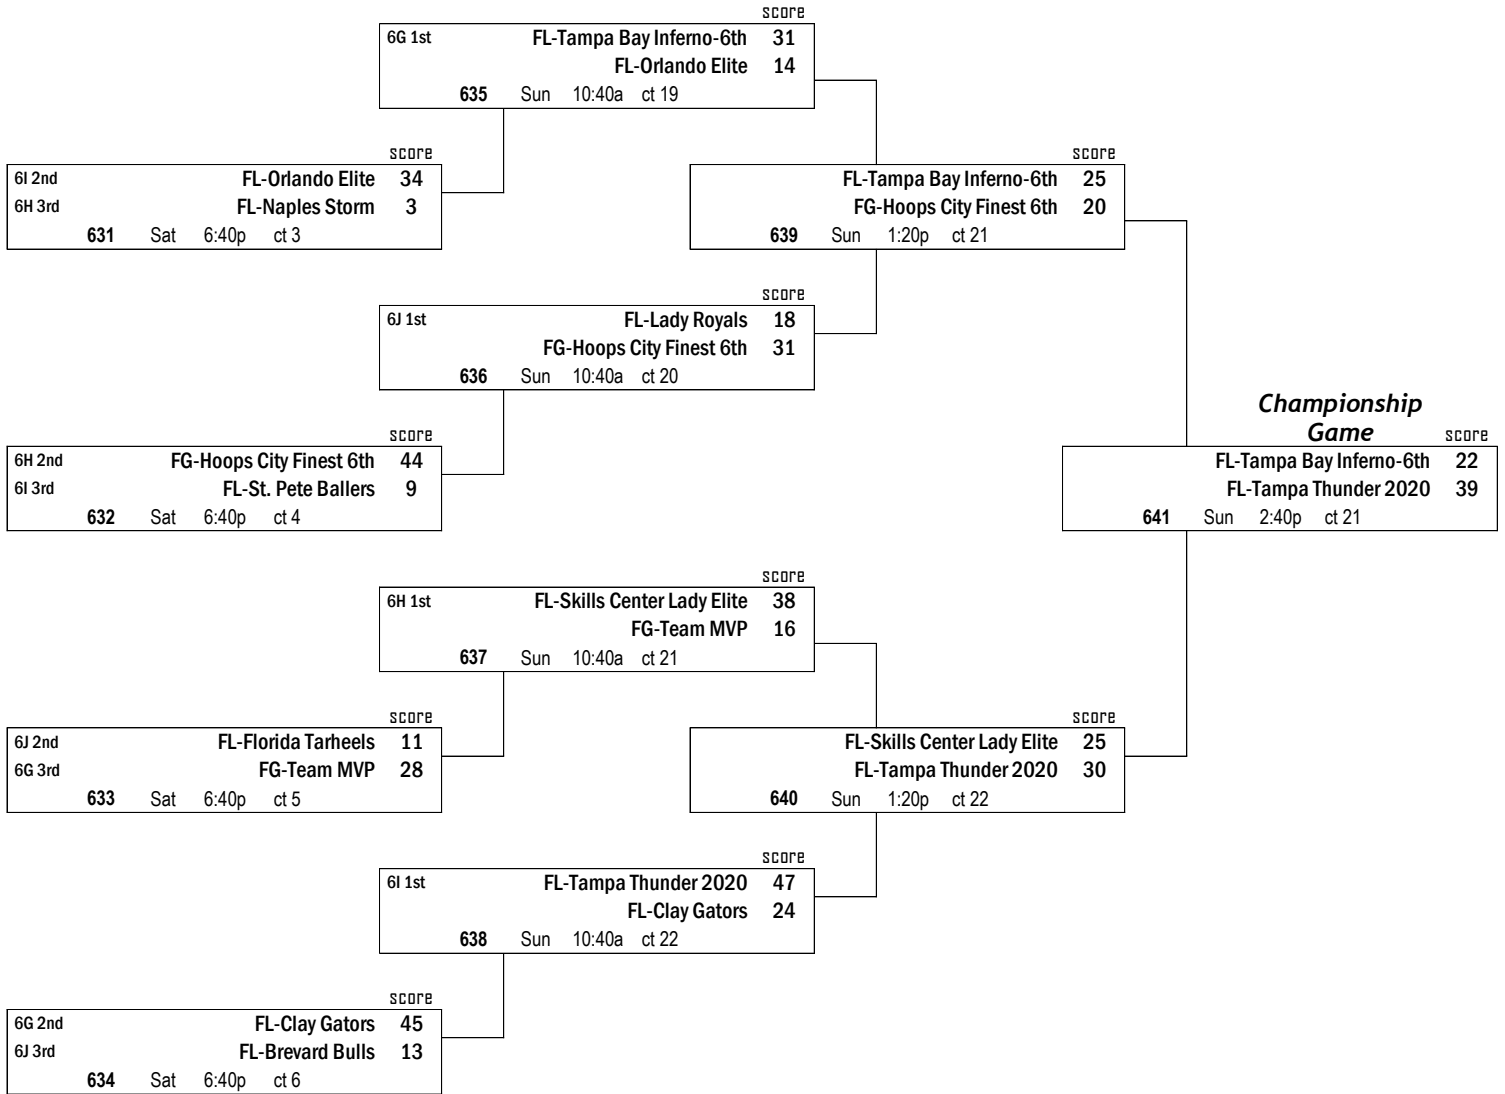

6I 3	FL-Tampa Thunder 2020	40
6I 1	FL-St. Pete Ballers	5
Sat 8:00a ct 21		

6I 1	FL-St. Pete Ballers	10
6I 2	FL-Orlando Elite	48
Sat 1:20p ct 5		

POOL 6J

W	L	finish	district-team
2	0	1	6J 1 FL-Lady Royals
1	1	2	6J 2 FL-Florida Tarheels
0	2	3	6J 3 FL-Brevard Bulls

home team listed on top		score
6J 2	FL-Florida Tarheels	38
6J 3	FL-Brevard Bulls	13
Fri 5:00p ct 7		

6J 3	FL-Brevard Bulls	17
6J 1	FL-Lady Royals	37
Sat 8:00a ct 22		

6J 1	FL-Lady Royals	32
6J 2	FL-Florida Tarheels	28
Sat 1:20p ct 6		

Courts:
 3-6 = HP Fieldhouse
 7-12 = Jostens Center
 19-22 = Osceola Heritage Park

KEY:	score
HOME TEAM	0
VISITOR	0
day time court	

2014 AAU Girls Basketball SPRING FLING II Orlando FL

**6th Grade
Division II**

1st Place: FL-Tampa Thunder 2020
2nd Place: FL-Tampa Bay Inferno-6th
Automatic Bid: FG-Hoops City Finest 6th
Automatic Bid: FL-Skills Center Lady Elite

www.AAUSports.com

@AAU_Basketball

facebook.com/RealAAUBasketball