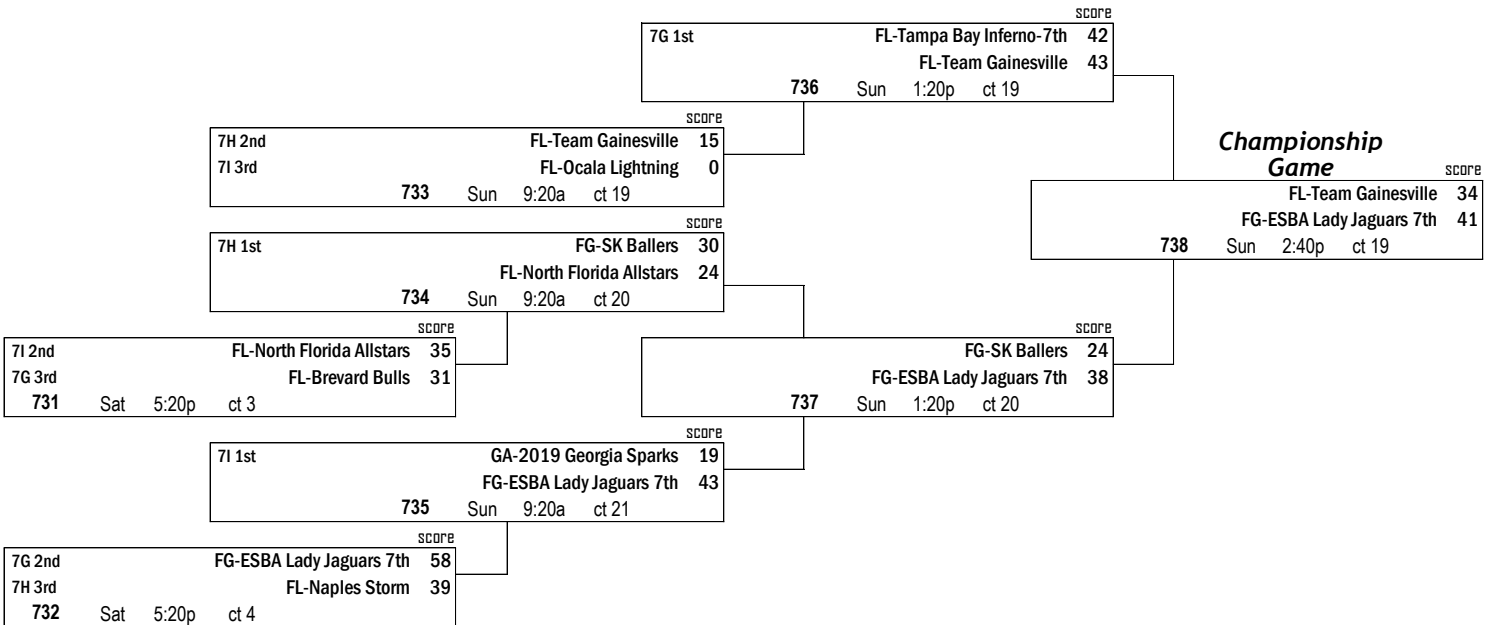

2014 AAU Girls Basketball SPRING FLING II

Orlando FL

**7th Grade
Division II**

POOL 7G

W	L	finish	district-team
2	0	1	7G 1 FL-Tampa Bay Inferno-7th
0	2	3	7G 2 FL-Brevard Bulls
1	1	2	7G 3 FG-ESBA Lady Jaguars 7th

1st Place: FG-ESBA Lady Jaguars 7th
2nd Place: FL-Team Gainesville
Automatic Bid: FL-Tampa Bay Inferno-7th
Automatic Bid: FG-SK Ballers

home team listed on top	score	home team listed on top	score
7G 2 FL-Brevard Bulls	18	7G 1 FL-Tampa Bay Inferno-7th	50
7G 3 FG-ESBA Lady Jaguars 7th	41	7G 2 FL-Brevard Bulls	39
Fri 5:00p ct 6		Sat 12:00p ct 7	
7G 3 FG-ESBA Lady Jaguars 7th	36		
7G 1 FL-Tampa Bay Inferno-7th	45		
Sat 8:00a ct 10			

POOL 7H

W	L	finish	district-team
1	1	2	7H 1 FL-Team Gainesville
2	0	1	7H 2 FG-SK Ballers
0	2	3	7H 3 FL-Naples Storm

POOL 7I

W	L	finish	district-team
2	0	1	7I 1 GA-2019 Georgia Sparks
1	1	2	7I 2 FL-North Florida Allstars
0	2	3	7I 3 FL-Ocala Lightning

home team listed on top	score	home team listed on top	score
7H 2 FG-SK Ballers	47	7H 1 FL-Team Gainesville	37
7H 3 FL-Naples Storm	31	7H 2 FG-SK Ballers	50
Fri 6:20p ct 11		Sat 12:00p ct 8	
7H 3 FL-Naples Storm	50		
7H 1 FL-Team Gainesville	55		
Sat 8:00a ct 11			

home team listed on top	score	home team listed on top	score
7I 2 FL-North Florida Allstars	15	7I 1 GA-2019 Georgia Sparks	31
7I 3 FL-Ocala Lightning	0	7I 2 FL-North Florida Allstars	23
Fri 6:20p ct 12		Sat 12:00p ct 9	
7I 3 FL-Ocala Lightning	0		
7I 1 GA-2019 Georgia Sparks	15		
Sat 8:00a ct 12			

Courts:
3-6 = HP Fieldhouse
7-12 = Jostens Center
19-22 = Osceola Heritage Park

KEY:

day	time	court	HOME TEAM	score	VISITOR
			0		0