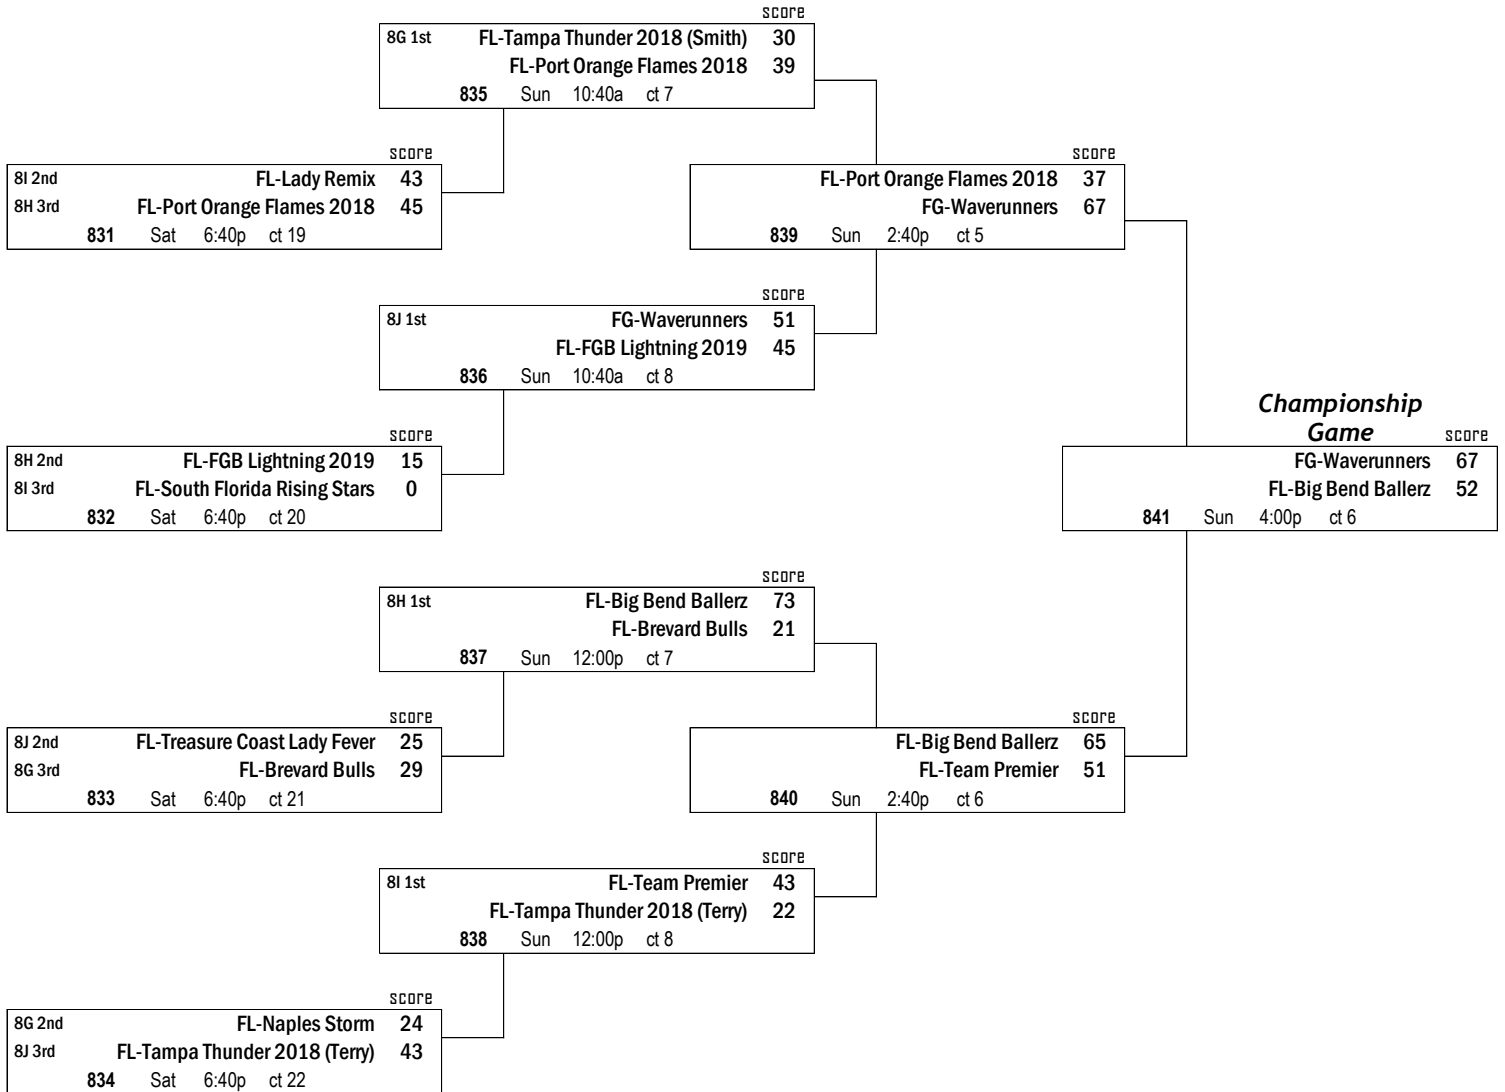

8J 3	FG-Waverunners	63
8J 1	FL-Tampa Thunder 2018 (Terry)	18
Sat 8:00a ct 6		

8J 1	FL-Tampa Thunder 2018 (Terry)	19
8J 2	FL-Treasure Coast Lady Fever	39
Sat 2:40p ct 12		

Courts:
3-6 = HP Fieldhouse
7-12 = Jostens Center
19-22 = Osceola Heritage Park

KEY:	score
HOME TEAM	0
VISITOR	0
day time court	

2014 AAU Girls Basketball SPRING FLING II Orlando FL

**8th Grade
BLUE Division II**

1st Place: FG-Waverunners
2nd Place: FL-Big Bend Ballerz
Automatic Bid: FL-Port Orange Flames 2018
Automatic Bid: FL-Team Premier