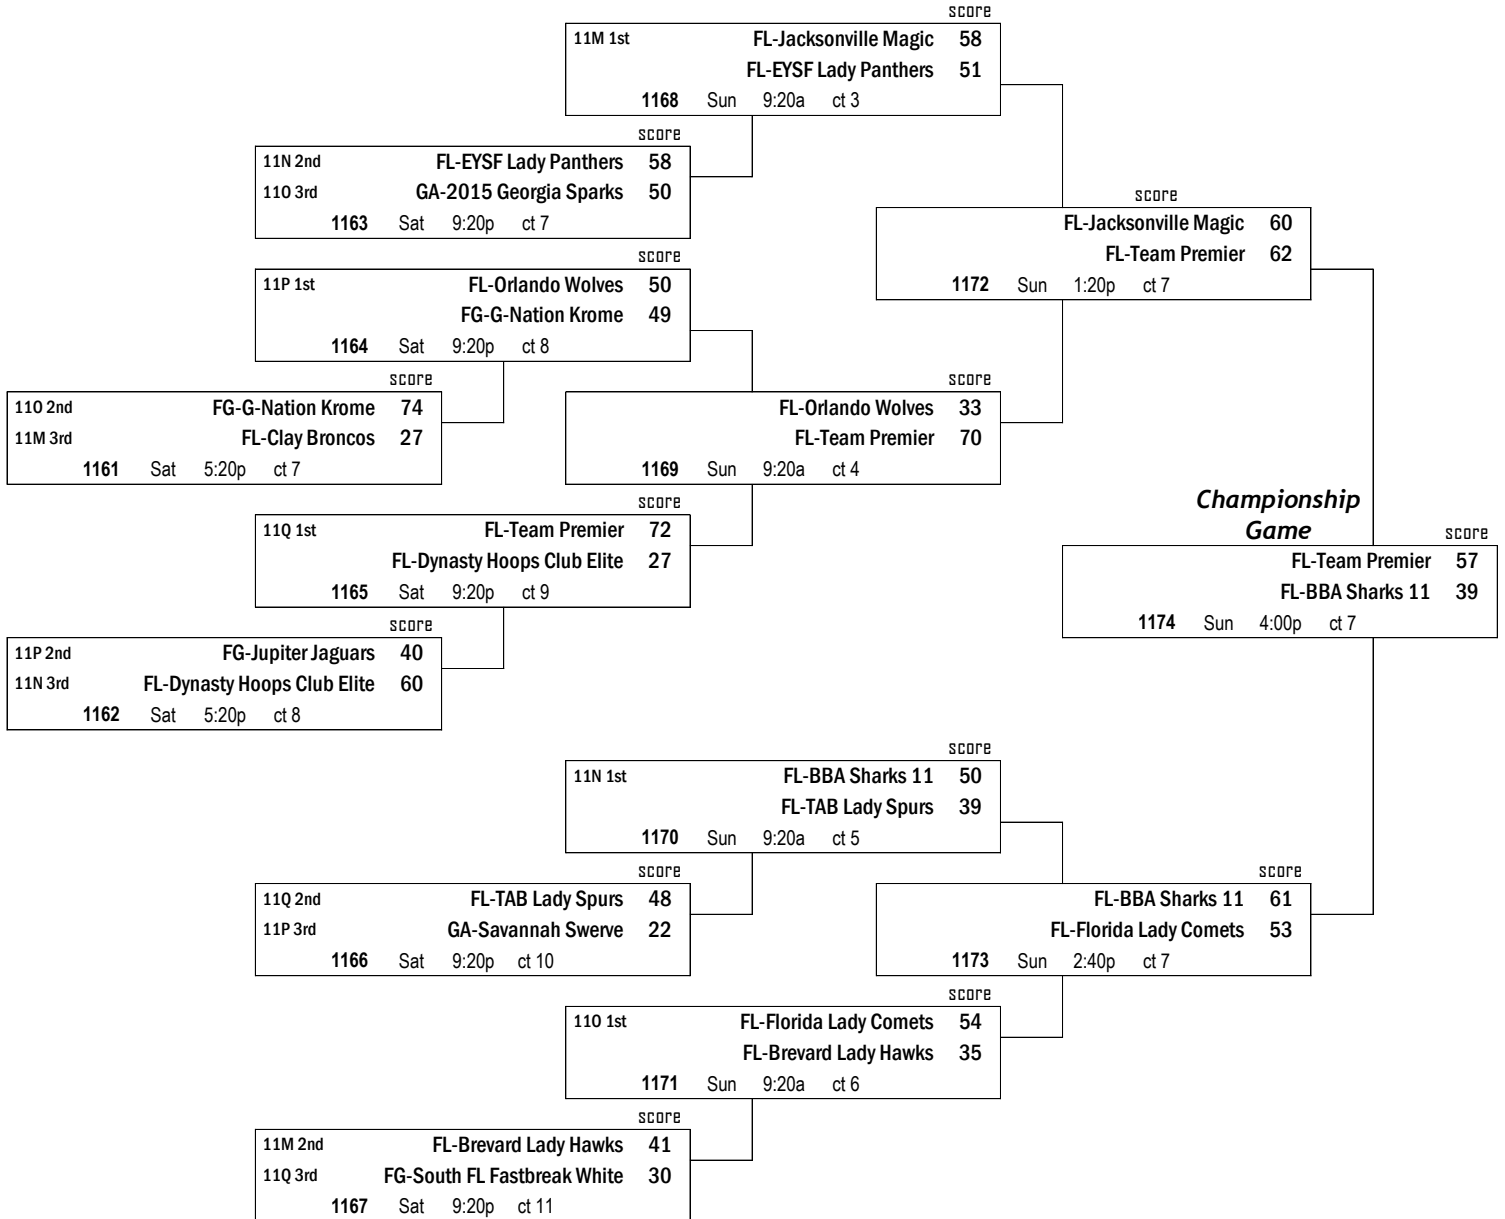

11P 3 GA-Savannah Swerve	29	11P 1 FG-Jupiter Jaguars	50
11P 1 FG-Jupiter Jaguars	49	11P 2 FL-Orlando Wolves	61
Sat 9:20a ct 10			

POOL 11Q

W	L	finish	district-team
0	2	3	11Q 1 FG-South FL Fastbreak White
1	1	2	11Q 2 FL-TAB Lady Spurs
2	0	1	11Q 3 FL-Team Premier

home team listed on top	score	home team listed on top	score
11Q 2 FL-TAB Lady Spurs	15		
11Q 3 FL-Team Premier	57		
Fri 7:40p ct 22			

11Q 3 FL-Team Premier	62	11Q 1 FG-South FL Fastbreak White	42
11Q 1 FG-South FL Fastbreak White	23	11Q 2 FL-TAB Lady Spurs	51
Sat 1:20p ct 11			

Courts:
 3-6 = HP Fieldhouse
 7-12 = Jostens Center
 19-22 = Osceola Heritage Park

KEY:

	score
HOME TEAM	0
VISITOR	0
day	time
	court

2014 AAU Girls Basketball SPRING FLING II Orlando FL

**11th Grade
Division II**

1st Place: FL-Team Premier
2nd Place: FL-BBA Sharks 11
Automatic Bid: FL-Jacksonville Magic
Automatic Bid: FL-Florida Lady Comets

Courts:
 3-6 = HP Fieldhouse
 7-12 = Jostens Center
 19-22 = Osceola Heritage Park