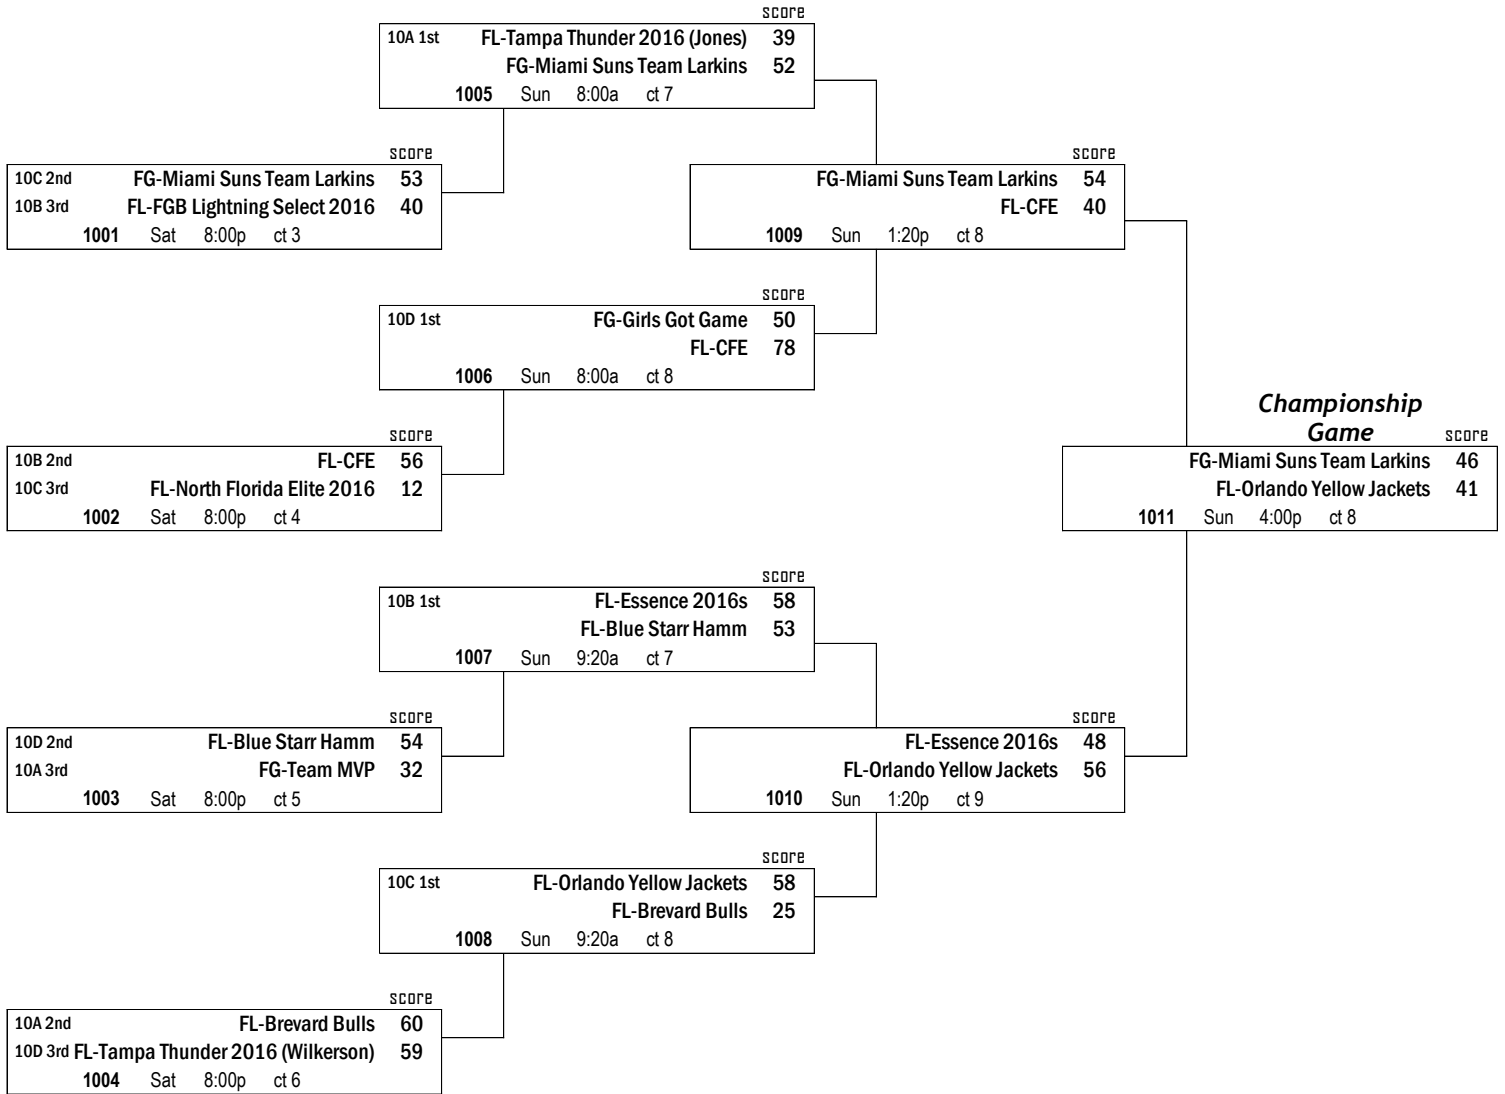

2014 AAU Girls Basketball SPRING FLING II Orlando FL

**10th Grade
Division I**

**1st Place: FG-Miami Suns Team Larkins
2nd Place: FL-Orlando Yellow Jackets
Automatic Bid: FL-CFE
Automatic Bid: FL-Essence 2016s**

Courts:
3-6 = HP Fieldhouse
7-12 = Jostens Center
19-22 = Osceola Heritage Park

KEY:

	SCORE
HOME TEAM	0
VISITOR	0
game day time court