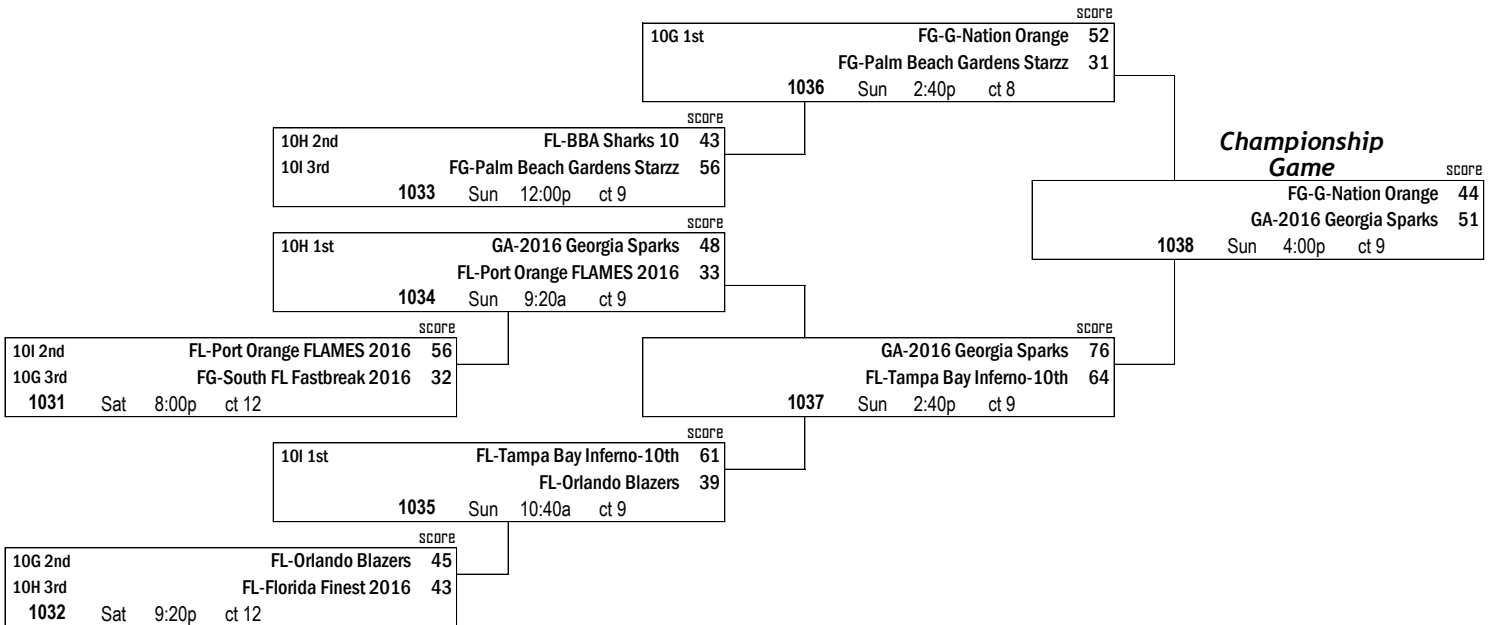

POOL 10G

W	L	finish	district-team
1	1	2	10G 1 FL-Orlando Blazers
2	0	1	10G 2 FG-G-Nation Orange
0	2	3	10G 3 FG-South FL Fastbreak 2016

1st Place: GA-2016 Georgia Sparks
2nd Place: FG-G-Nation Orange
Automatic Bid: FG-Palm Beach Gardens Starzz
Automatic Bid: FL-Tampa Bay Inferno-10th

home team listed on top	score	home team listed on top	score
10G 2 FG-G-Nation Orange	56		
10G 3 FG-South FL Fastbreak 2016	53		
Fri 7:40p ct 12			
10G 3 FG-South FL Fastbreak 2016	41	10G 1 FL-Orlando Blazers	43
10G 1 FL-Orlando Blazers	44	10G 2 FG-G-Nation Orange	49
Sat 12:00p ct 19			
Sat 4:00p ct 9			

POOL 10H

W	L	finish	district-team
0	2	3	10H 1 FL-Florida Finest 2016
2	0	1	10H 2 GA-2016 Georgia Sparks
1	1	2	10H 3 FL-BBA Sharks 10

POOL 10I

W	L	finish	district-team
1	1	2	10I 1 FL-Port Orange FLAMES 2016
0	2	3	10I 2 FG-Palm Beach Gardens Starzz
2	0	1	10I 3 FL-Tampa Bay Inferno-10th

home team listed on top	score	home team listed on top	score
10H 2 GA-2016 Georgia Sparks	45		
10H 3 FL-BBA Sharks 10	25		
Fri 7:40p ct 19			
10H 3 FL-BBA Sharks 10	49	10H 1 FL-Florida Finest 2016	27
10H 1 FL-Florida Finest 2016	41	10H 2 GA-2016 Georgia Sparks	60
Sat 12:00p ct 20			
Sat 4:00p ct 10			

home team listed on top	score	home team listed on top	score
10I 3 FL-Tampa Bay Inferno-10th	58		
10I 1 FL-Port Orange FLAMES 2016	31		
Fri 7:40p ct 20			
10I 2 FG-Palm Beach Gardens Starzz	28	10I 1 FL-Port Orange FLAMES 2016	70
10I 3 FL-Tampa Bay Inferno-10th	71	10I 2 FG-Palm Beach Gardens Starzz	46
Sat 12:00p ct 21			
Sat 5:20p ct 9			

Courts:
3-6 = HP Fieldhouse
7-12 = Jostens Center
19-22 = Osceola Heritage Park

KEY:

HOME TEAM	SCORE
0	
VISITOR	SCORE
0	
day	time court