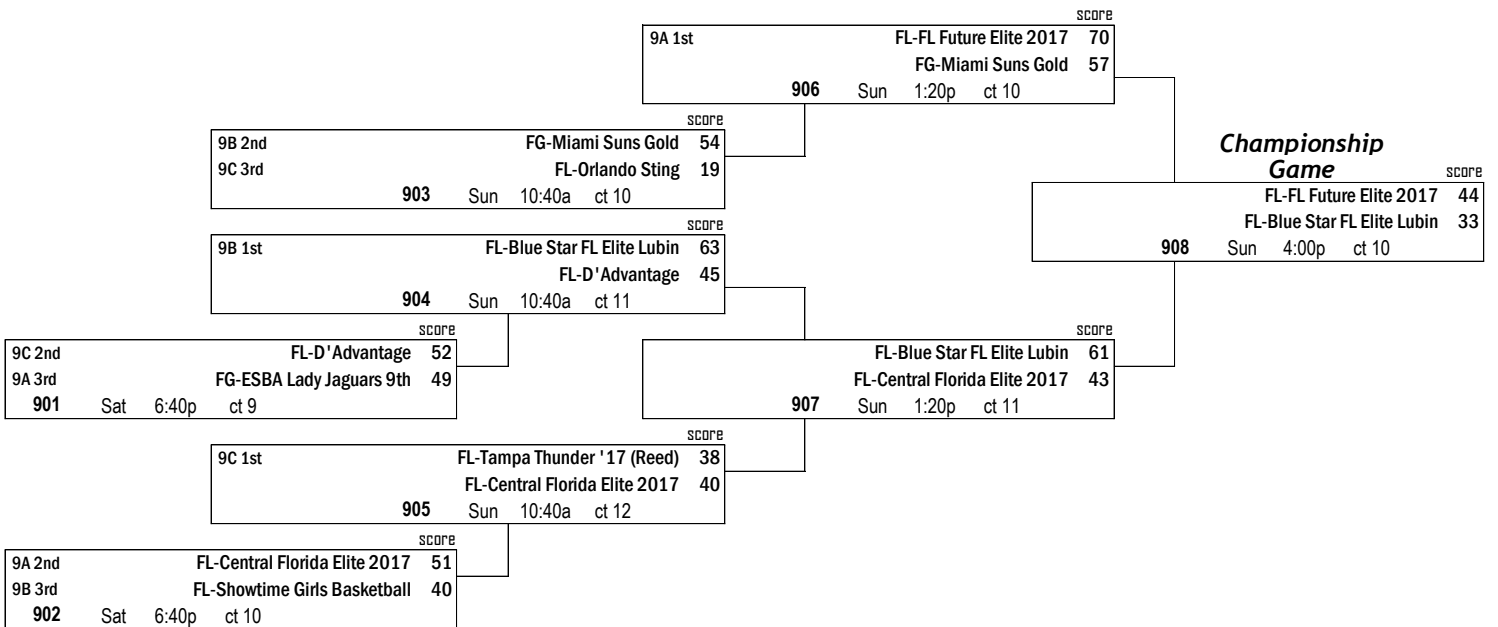

**9th Grade
Division I**

POOL 9A

W	L	finish	district-team
0	2	3	9A 1 FG-ESBA Lady Jaguars 9th
1	1	2	9A 2 FL-Central Florida Elite 2017
2	0	1	9A 3 FL-FL Future Elite 2017

1st Place: FL-FL Future Elite 2017
2nd Place: FL-Blue Star FL Elite Lubin
Automatic Bid: FG-Miami Suns Gold
Automatic Bid: FL-Central Florida Elite 2017

home team listed on top	score	home team listed on top	score
9A 2 FL-Central Florida Elite 2017	46		
9A 3 FL-FL Future Elite 2017	47		
Fri 7:40p ct 3			

9A 3 FL-FL Future Elite 2017	66	9A 1 FG-ESBA Lady Jaguars 9th	45
9A 1 FG-ESBA Lady Jaguars 9th	32	9A 2 FL-Central Florida Elite 2017	51
Sat 12:00p ct 10			
Sat 2:40p ct 3			

POOL 9B

W	L	finish	district-team
1	1	2	9B 1 FG-Miami Suns Gold
0	2	3	9B 2 FL-Showtime Girls Basketball
2	0	1	9B 3 FL-Blue Star FL Elite Lubin

POOL 9C

W	L	finish	district-team
2	0	1	9C 1 FL-Tampa Thunder '17 (Reed)
0	2	3	9C 2 FL-Orlando Sting
1	1	2	9C 3 FL-D'Advantage

home team listed on top	score	home team listed on top	score
9B 2 FL-Showtime Girls Basketball	39		
9B 3 FL-Blue Star FL Elite Lubin	52		
Fri 7:40p ct 4			

home team listed on top	score	home team listed on top	score
9C 2 FL-Orlando Sting	17		
9C 3 FL-D'Advantage	50		
Fri 7:40p ct 5			

9B 3 FL-Blue Star FL Elite Lubin	50	9B 1 FG-Miami Suns Gold	52
9B 1 FG-Miami Suns Gold	40	9B 2 FL-Showtime Girls Basketball	43
Sat 12:00p ct 11			
Sat 2:40p ct 4			

9C 3 FL-D'Advantage	27	9C 1 FL-Tampa Thunder '17 (Reed)	51
9C 1 FL-Tampa Thunder '17 (Reed)	41	9C 2 FL-Orlando Sting	12
Sat 12:00p ct 12			
Sat 2:40p ct 5			

Courts:
3-6 = HP Fieldhouse
7-12 = Jostens Center
19-22 = Osceola Heritage Park

KEY:

HOME TEAM	score
0	
VISITOR	0
day	time court