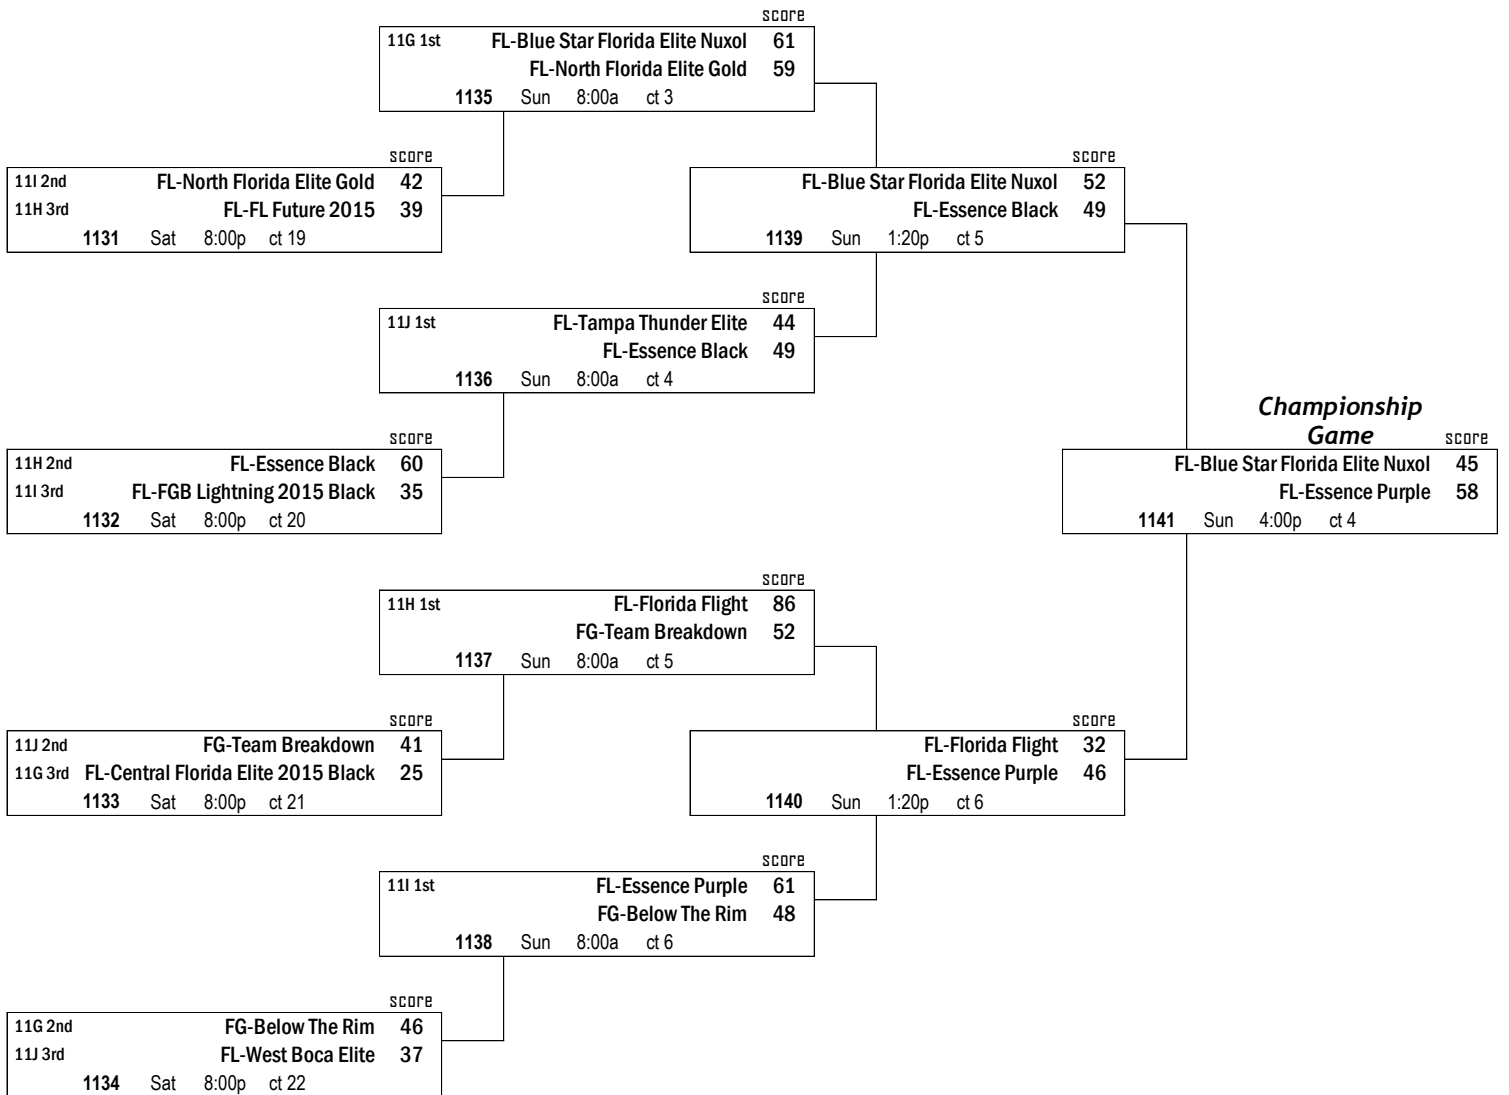

2014 AAU Girls Basketball SPRING FLING II Orlando FL

**11th Grade
RED Division I**

1st Place: FL-Essence Purple
2nd Place: FL-Blue Star Florida Elite Nuxol
Automatic Bid: FL-Essence Black
Automatic Bid: FL-Florida Flight

www.AAUSports.com

@AAU_Basketball

facebook.com/RealAAUBasketball

@AAUBasketball

Courts:

- 3-6 = HP Fieldhouse
- 7-12 = Jostens Center
- 19-22 = Osceola Heritage Park

KEY:

	SCORE
HOME TEAM	0
VISITOR	0
game day time court