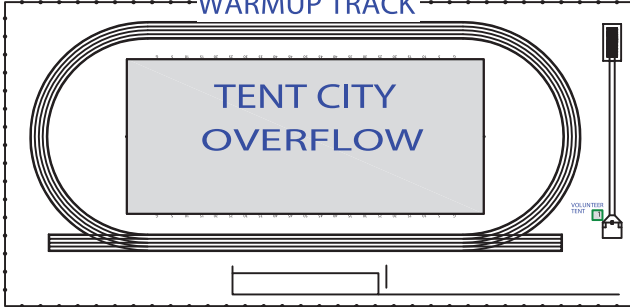

Tent City Vendors

SOFTBALL FIELD

POLICE MOBILE COMMAND CENTER

Vendor Alley

RESULTS BOARDS

AWARDS

PARKING

Passenger Drop Off

HUMBLE HIGH SCHOOL

ATHLETE REGISTRATION
LOST & FOUND

TO WILL CLAYTON PARKWAY