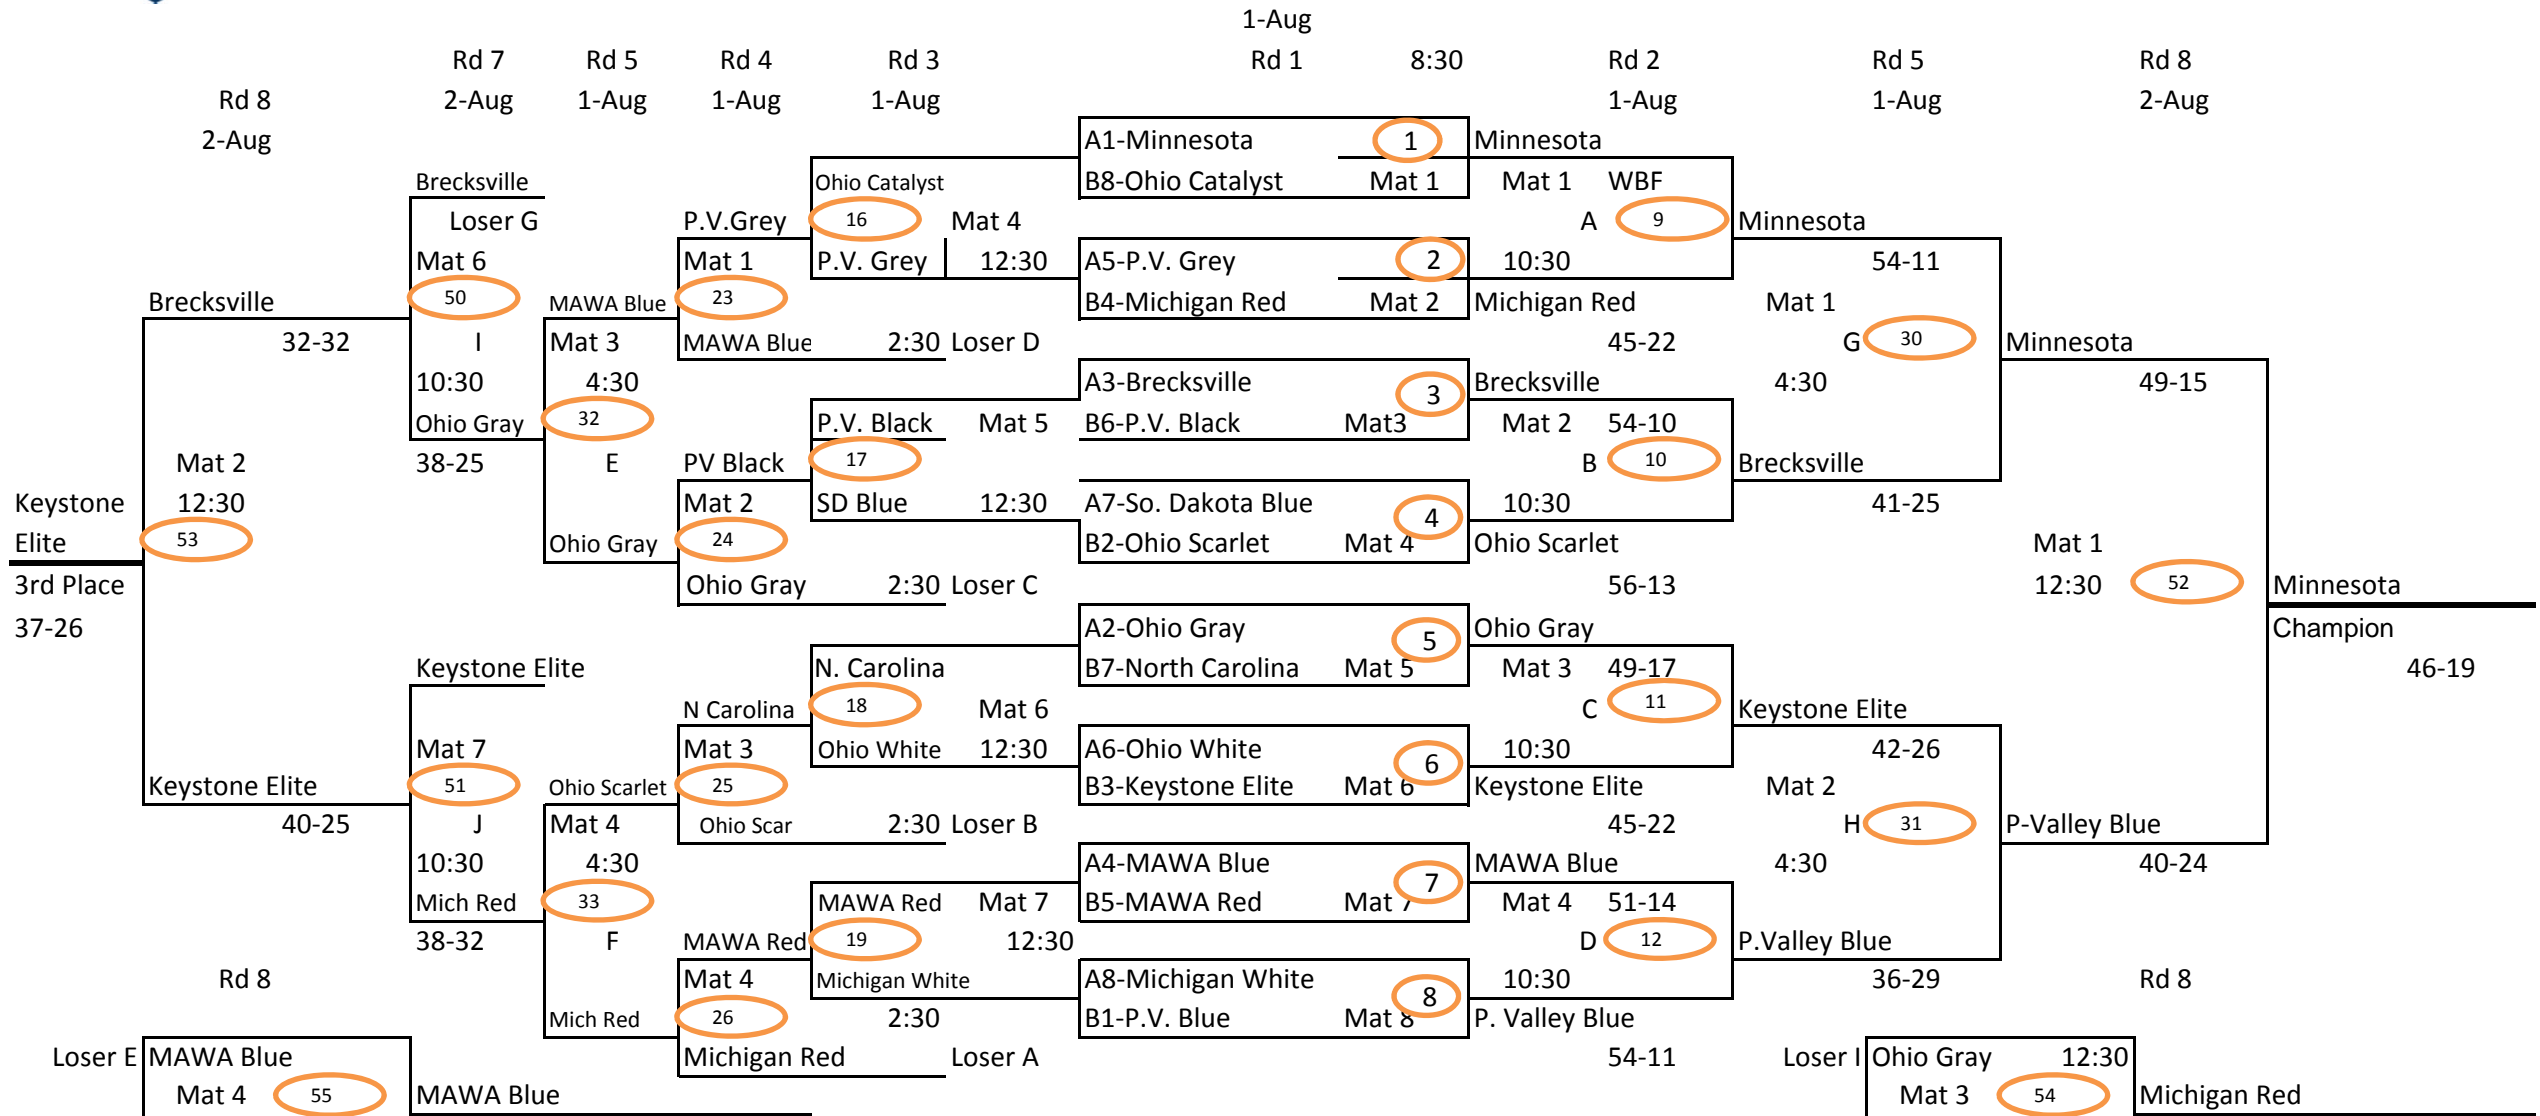

# Bracket A

Pool Placement (A & B) 1st - 8th

- 1 Minnesota
- 2 P-Valley Blue
- 3 Keystone Elite
- 4 Brecksville

- 5 Michigan Red
- 6 Ohio Gray
- 7 MAWA Blue
- 8 Ohio Scarlet

Loser F | Oh Scarlet | 12:30

7th Place 38-29

### Bracket B

Loser J | Michigan Red

5th Place 35-29

- 9 MAWA Red
- 10 P-Valley Black
- 11 North Carolina
- 12 South Dakota Blue

- 13 P-Valley Grey
- 14 Michigan White
- 15 Ohio White
- 16 Ohio Catalyst

Loser D | Ohio White | 12:30 | 15th Place

### Bracket C

Pool Placement ( A & B) 9th - 11th

Loser F | Michigan White | 12:30 | 13th Place

- 17 Orange Crush WC
- 18 New England Gold
- 19 Ohio South

- 20 Ohio Black
- 21 South Dakota Red
- 22 Ohio Blue

1-Aug

1-Aug

1-Aug

2-Aug

2-Aug

Name
9-A OHIO BLACK
10-A NEW ENGLAND GOLD
11-A ORANGE CRUSH WC
9-B OHIO SOUTH
10-B SOUTH DAKOTA RED
11-B OHIO BLUE

Rd 2	SCORE	Rd 3	SCORE	Rd 4	SCORE	Rd 6	SCORE	Rd 7	SCORE	W/L RECORD	PLACE
9-A 13	Ohio Black W- 43-17	11-B 20	Ohio Blue L	9-B 27	Oh South W42-23	11-A 38	Or Crush W 38-20	10-A 47	NE Gold W 38-24	2-3	20
11-B 13	Ohio Blue L	10-B 20	SD Red W34-22	11-B 27	Ohio Blue L	11-B 38	Ohio Blue L	11-B 47	Oh Blue L	4-1	18
10-A 14	NE Gold W- 39-23	9-A 21	Ohio Black L	10-B 28	S.D Red L	9-B 39	Ohio South L	11-A 48	Or Crush 10:30	5-0	17
10-B 14	SD Red L	9-B 21	Ohio South W41-31	11-A 28	Or Crush w34-21	10-A 39	NE Gold W 29-27	9-A 48	Oh Black 10:30	3-2	19
11-A 15	Ora. Crush W - 38-30	10-A 22	NE Gold L	9-A 29	Oh black L	10-B 40	SD Red L	9-B 49	Oh South W 30-30	1-5	21
9-B 15	Ohio South L	11-A 22	Or Crush W30-29	10-A 29	NE Gold W32-27	9-A 40	Ohio Black W 37-27	10-B 49	SD Red L	0-5	22