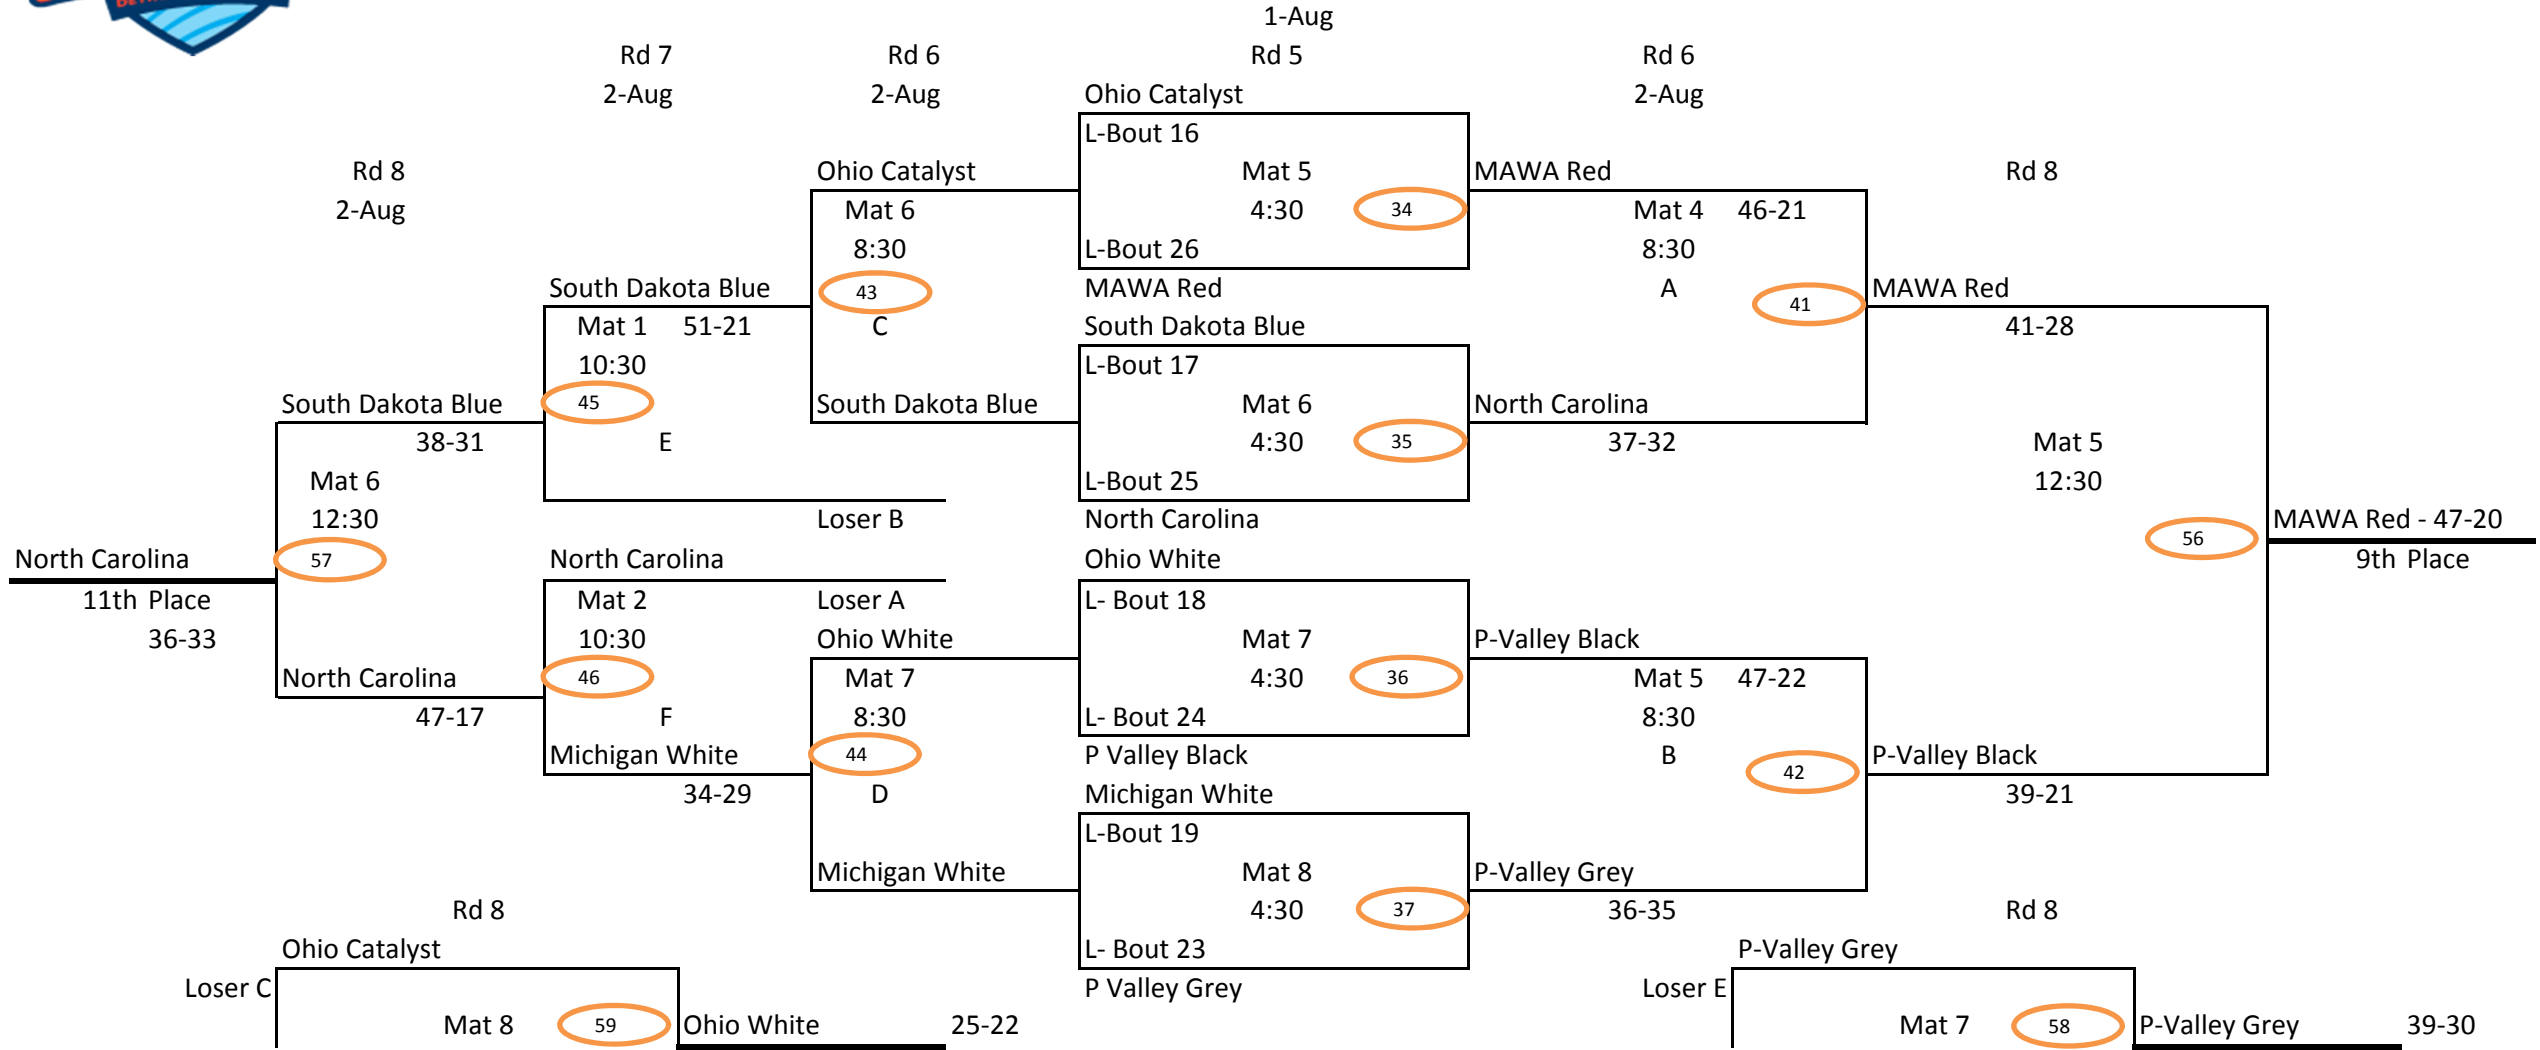

# Bracket A

Pool Placement (A & B) 1st - 8th

- 1 Minnesota
- 2 P-Valley Blue
- 3 Keystone Elite
- 4 Brecksville

- 5 Michigan Red
- 6 Ohio Gray
- 7 MAWA Blue
- 8 Ohio Scarlet

Loser F | Oh Scarlet | 12:30

7th Place 38-29

### Bracket B

Loser J | Michigan Red

5th Place 35-29

- 9 MAWA Red
- 10 P-Valley Black
- 11 North Carolina
- 12 South Dakota Blue

- 13 P-Valley Grey
- 14 Michigan White
- 15 Ohio White
- 16 Ohio Catalyst

Loser D | Ohio White | 12:30 | 15th Place

### Bracket C

Pool Placement ( A & B) 9th - 11th

Loser F | Michigan White | 12:30 | 13th Place

- 17 Orange Crush WC
- 18 New England Gold
- 19 Ohio South

- 20 Ohio Black
- 21 South Dakota Red
- 22 Ohio Blue

1-Aug

1-Aug

1-Aug

2-Aug

2-Aug

Name
9-A OHIO BLACK
10-A NEW ENGLAND GOLD
11-A ORANGE CRUSH WC
9-B OHIO SOUTH
10-B SOUTH DAKOTA RED
11-B OHIO BLUE

Rd 2	SCORE	Rd 3	SCORE	Rd 4	SCORE	Rd 6	SCORE	Rd 7	SCORE	W/L RECORD	PLACE
9-A 13	Ohio Black W- 43-17	11-B 20	Ohio Blue L	9-B 27	Oh South W42-23	11-A 38	Or Crush W 38-20	10-A 47	NE Gold W 38-24	2-3	20
11-B 13	Ohio Blue L	10-B 20	SD Red W34-22	11-B 27	Ohio Blue L	11-B 38	Ohio Blue L	11-B 47	Oh Blue L	4-1	18
10-A 14	NE Gold W- 39-23	9-A 21	Ohio Black L	10-B 28	S.D Red L	9-B 39	Ohio South L	11-A 48	Or Crush 10:30	5-0	17
10-B 14	SD Red L	9-B 21	Ohio South W41-31	11-A 28	Or Crush w34-21	10-A 39	NE Gold W 29-27	9-A 48	Oh Black 10:30	3-2	19
11-A 15	Ora. Crush W - 38-30	10-A 22	NE Gold L	9-A 29	Oh black L	10-B 40	SD Red L	9-B 49	Oh South W 30-30	1-5	21
9-B 15	Ohio South L	11-A 22	Or Crush W30-29	10-A 29	NE Gold W32-27	9-A 40	Ohio Black W 37-27	10-B 49	SD Red L	0-5	22