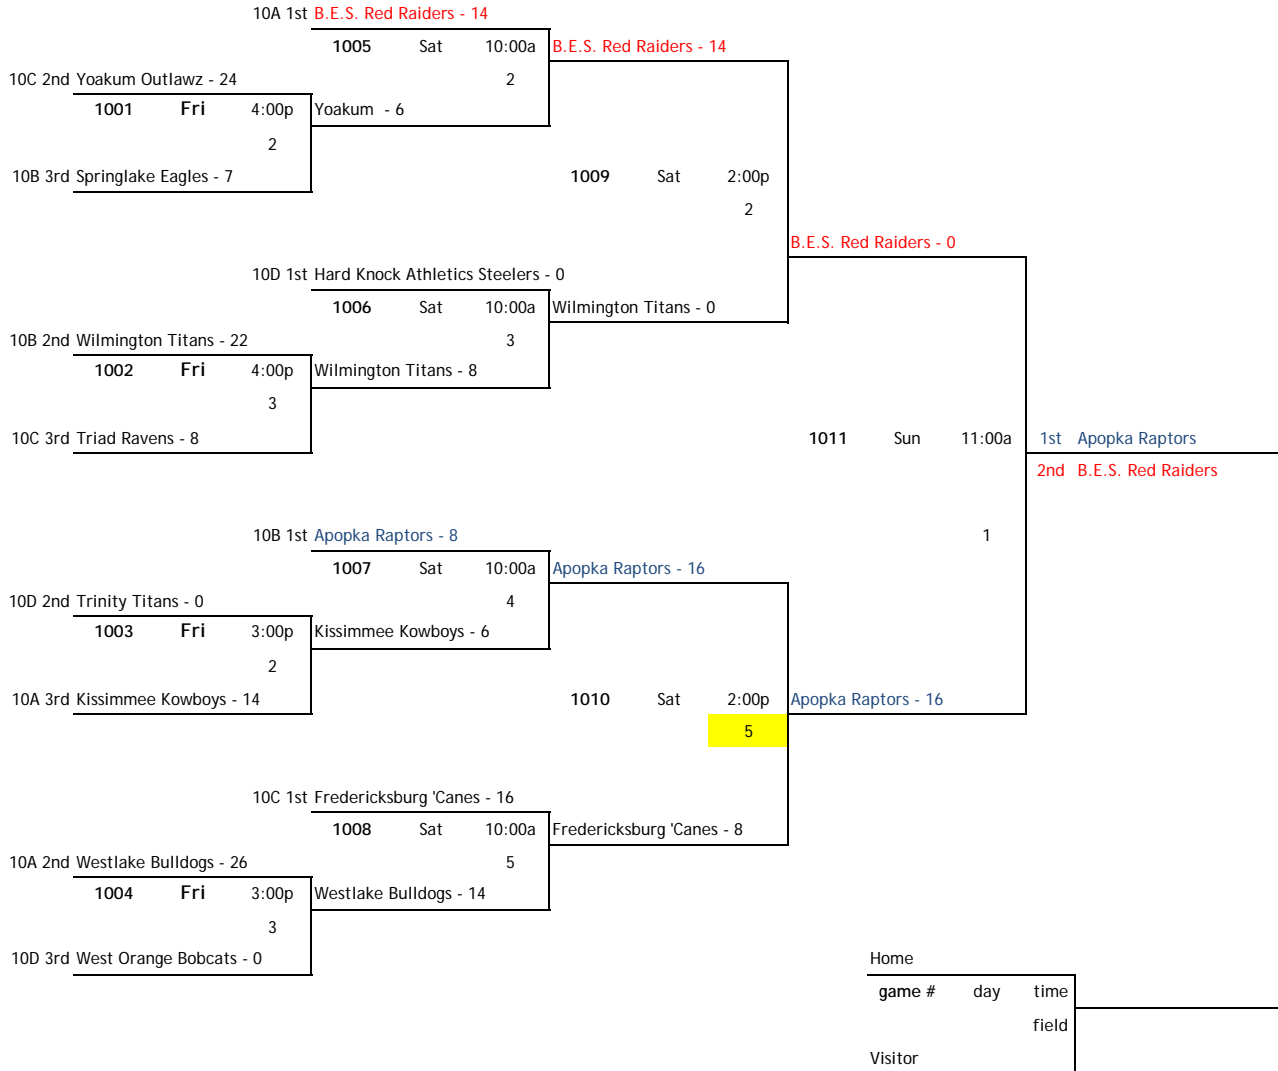

POOL 10C

W	L
3	
2	1
1	2
	3

- 10C 1 Fredericksburg 'Canes (Virginia) - 1st
- 10C 2 Yoakum Outlawz (South Texas) - 2nd
- 10C 3 Triad Ravens (North Carolina) - 3rd
- 10C 4 Seminole Sharks (Florida) - 4th

home	score	visitor	score	day	time	field
10C 1	30	10C 4	0	Thur	2:00p	2
10C 2	22	10C 3	6	Thur	2:00p	3
10C 3	0	10C 1	22	Thur	6:00p	2
10C 4	22	10C 2	28	Thur	6:00p	3
10C 1	22	10C 2	16	Fri	11:00a	4
10C 3	22	10C 4	2	Fri	11:00a	5

POOL 10D

W	L
	3
2	1
2	1
2	1

- 10D 1 Pulaski Heights Buccaneers (Arkansas) - 4th
- 10D 2 Hard Knock Athletics Steelers (Middle Atlantic) - 1st
- 10D 3 Trinity Titans (North Carolina) - 2nd
- 10D 4 West Orange Bobcats (Florida) - 3rd

home	score	visitor	score	day	time	field
10D 1	7	10D 4	24	Thur	2:00p	4
10D 2	0	10D 3	6	Thur	2:00p	5
10D 3	8	10D 1	0	Thur	6:00p	4
10D 4	0	10D 2	20	Thur	6:00p	5
10D 1	6	10D 2	13	Fri	10:00a	4
10D 3	6	10D 4	14	Fri	10:00a	5

SCHEDULE IS SUBJECT TO CHANGE

Fields:

- 1 Citrus Bowl
- 2 Northeast Regional Park - 1
- 3 Northeast Regional Park - 2
- 4 Northeast Regional Park - 3
- 5 Northeast Regional Park - 4

2013 AAU Tackle Football League Based National Championships 10U Division