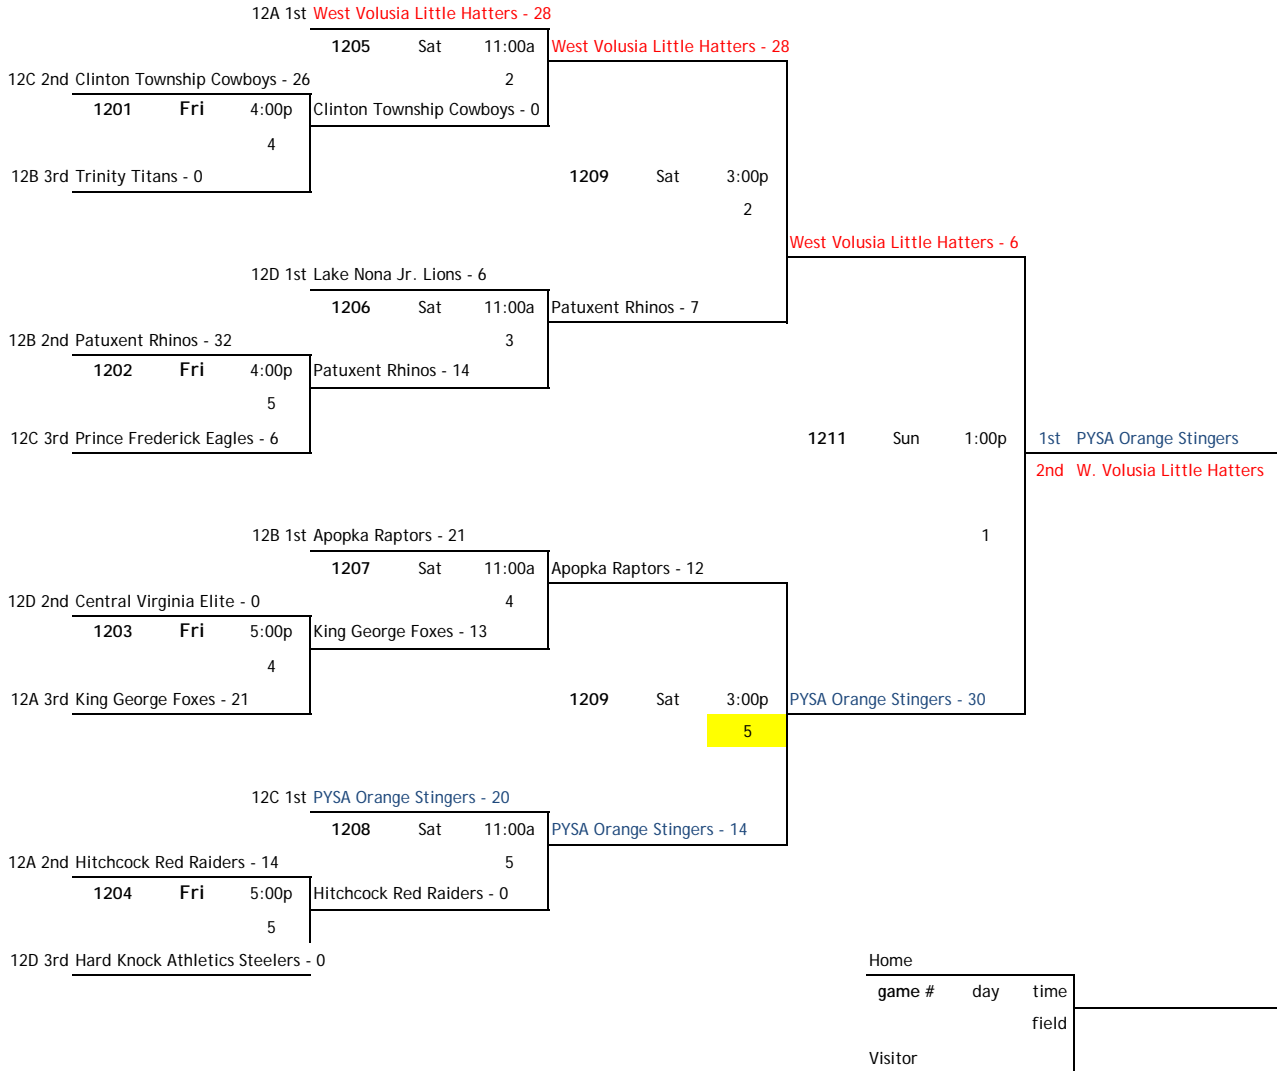

2013 AAU Tackle Football League Based National Championships 12U Division

Fields:

- 1 Citrus Bowl
- 2 Northeast Regional Park - 1
- 3 Northeast Regional Park - 2
- 4 Northeast Regional Park - 3
- 5 Northeast Regional Park - 4