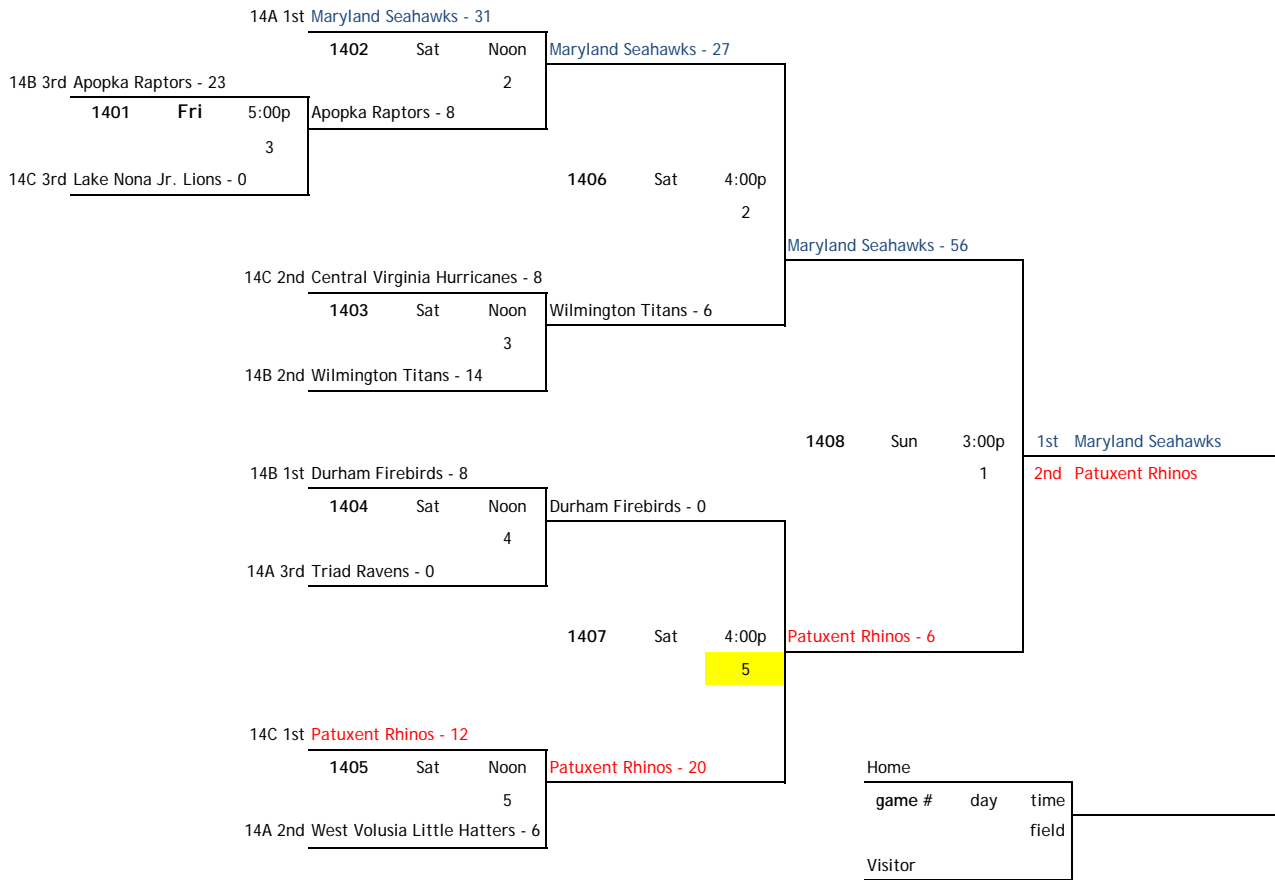

2013 AAU Tackle Football League Based National Championships 14U Division

POOL 14A

| W | L | | | | | | | |
|---|---|-------|---|---------|-------|------|--------|-------|
| 1 | 1 | 14A 1 | West Volusia Little Hatters (Florida) - 2nd | | | | | |
| 2 | 2 | 14A 2 | Triad Ravens (North Carolina) - 3rd | | | | | |
| 2 | | 14A 3 | Maryland Seahawks (Maryland) - 1st | | | | | |
| | | home | score | visitor | score | day | time | field |
| | | 14A 2 | 0 | 14A 3 | 28 | Thur | 10:00a | 4 |
| | | 14A 3 | 14 | 14A 1 | 6 | Thur | 8:00p | 3 |
| | | 14A 1 | 22 | 14A 2 | 0 | Fri | 5:00p | 2 |

POOL 14B

| W | L | | | | | | | |
|---|---|-------|---|---------|-------|------|--------|-------|
| 1 | 1 | 14B 1 | Durham Firebirds (North Carolina) - 1st | | | | | |
| 1 | 1 | 14B 2 | Wilmington Titans (Middle Atlantic) - 2nd | | | | | |
| 1 | 1 | 14B 3 | Apopka Raptors (Florida) - 3rd | | | | | |
| | | home | score | visitor | score | day | time | field |
| | | 14B 2 | 6 | 14B 3 | 8 | Thur | 10:00a | 5 |
| | | 14B 3 | 0 | 14B 1 | 8 | Thur | 8:00p | 4 |
| | | 14B 1 | 0 | 14B 2 | 6 | Fri | 2:00p | 2 |

SCHEDULE IS SUBJECT TO CHANGE

POOL 14C

| W | L | | | | | | | |
|---|---|-------|--|---------|-------|------|-------|-------|
| 2 | | 14C 1 | Patuxent Rhinos (Potomac Valley) - 1st | | | | | |
| | 2 | 14C 2 | Lake Nona Jr. Lions (Florida) - 3rd | | | | | |
| 1 | 1 | 14C 3 | Central Virginia Hurricanes (Virginia) - 2nd | | | | | |
| | | home | score | visitor | score | day | time | field |
| | | 14C 2 | 14 | 14C 3 | 20 | Thur | 9:00a | 5 |
| | | 14C 3 | 6 | 14C 1 | 16 | Thur | 7:00p | 5 |
| | | 14C 1 | 20 | 14C 2 | 6 | Fri | 2:00p | 3 |

Fields:

- 1 Citrus Bowl
- 2 Northeast Regional Park - 1
- 3 Northeast Regional Park - 2
- 4 Northeast Regional Park - 3
- 5 Northeast Regional Park - 4

2013 AAU Tackle Football League Based National Championships 14U Division