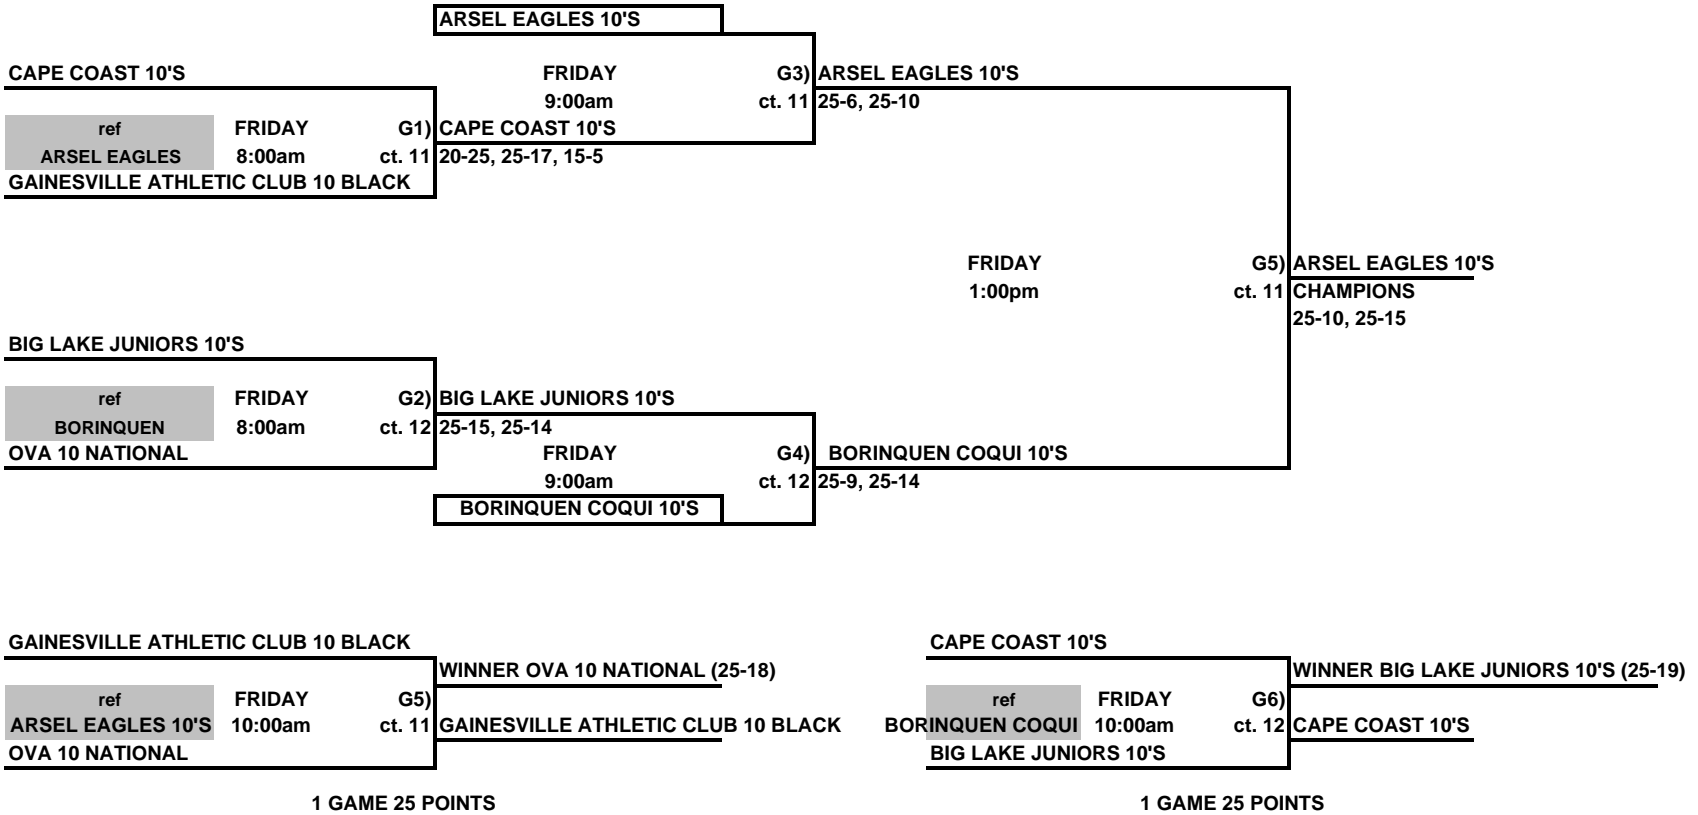

**10 & Under Championship Division**  
**Disney's Wide World Of Sports**

THIS BOX MEANS YOU REFEREE THE MATCH PRIOR TO YOUR MATCH ON YOUR COURT.  
 LOSER STAY AND REFEREE THE NEXT MATCH ON THEIR COURT.