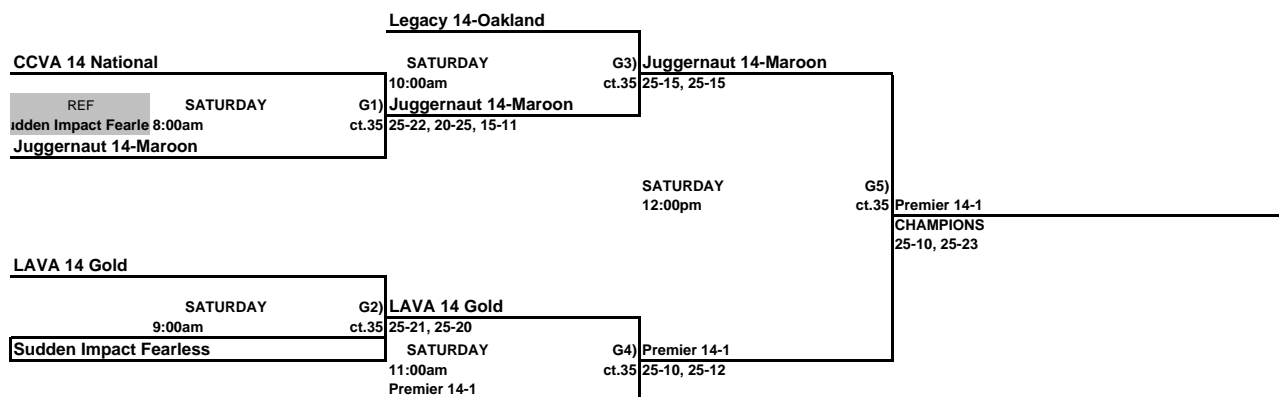

Girls 14 & Under Club Green Bracket
ORANGE COUNTY CONVENTION CENTER

THIS BOX MEANS YOU REFEREE THE MATCH PRIOR TO YOUR MATCH ON YOUR COURT.
LOSER STAY AND REFEREE THE NEXT MATCH ON THEIR COURT.