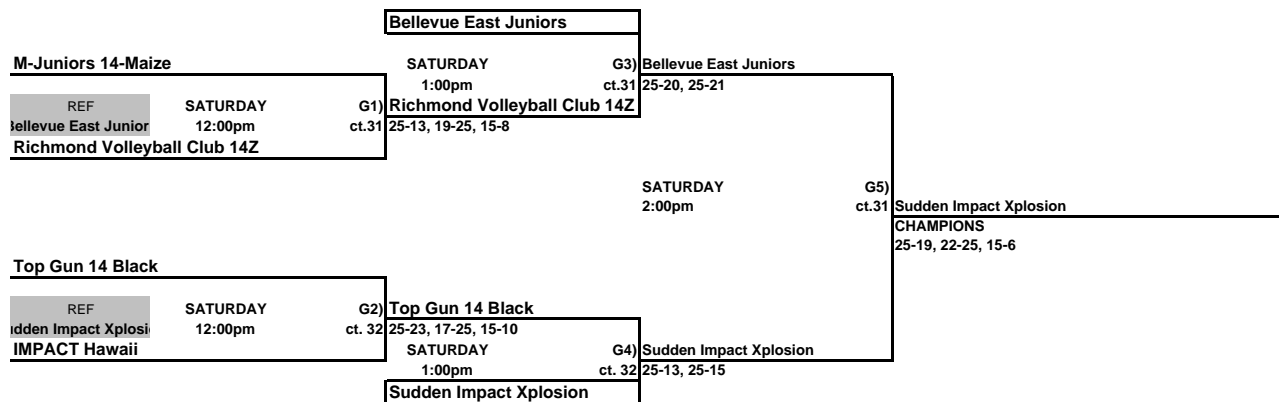

REF	SATURDAY	G2)
Top Ten 14 Elite	11:00am	ct.15
PTVC 14 Mizuno		

G2)	PTVC 14 Mizuno
ct.15	25-18, 26-24

SATURDAY
1:00pm

G5)	PTVC 14 Mizuno
ct.14	CHAMPIONS 25-23, 21-25, 17-15

Juggernaut 14-Black

SATURDAY	G4)
12:00pm	ct.15
PTVC 14 Mizuno	

G4)	PTVC 14 Mizuno
ct.15	25-18, 16-25, 15-10

Top Ten 14 Elite

THIS BOX MEANS YOU REFEREE THE MATCH PRIOR TO YOUR MATCH ON YOUR COURT.
LOSER STAY AND REFEREE THE NEXT MATCH ON THEIR COURT.

Girls 14 & Under Club Yellow Bracket
ORANGE COUNTY CONVENTION CENTER