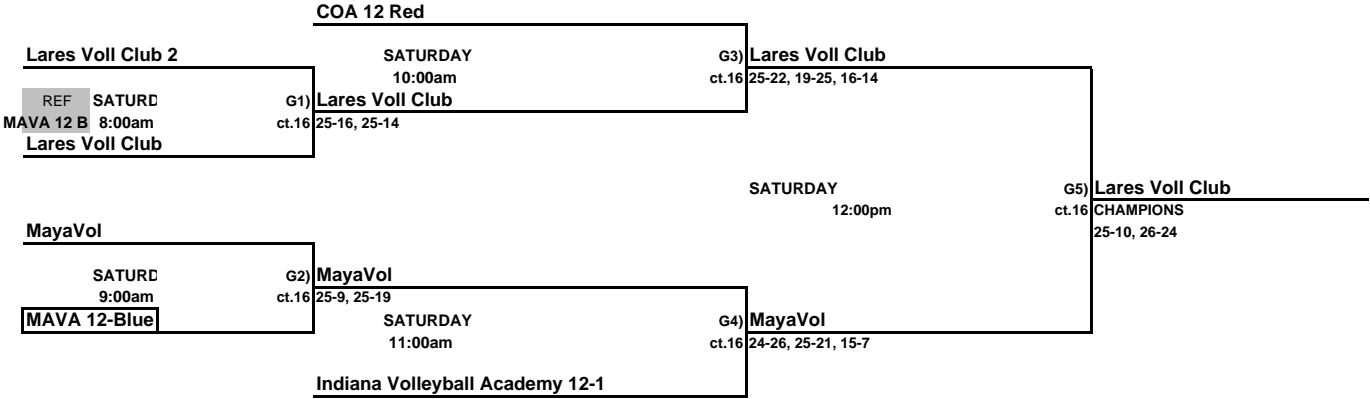

THIS BOX MEANS YOU REFEREE THE MATCH PRIOR TO YOUR MATCH ON YOUR COURT.
 LOSER STAY AND REFEREE THE NEXT MATCH ON THEIR COURT.

**Girls 12 & Under White Bracket
ORANGE COUNTY CONVENTION CENTER**

Torrimar 11-12 B

REF	SAT	G1)	Torrimar 11-12 B
Krewe of	8:00am	ct. 15	25-13, 19-25, 15-13
Rebeldes			

Krewe of Lisa

SAT	G2)	NOVA 12 Linsey & Scott
9:00am	ct. 15	25-23, 25-17
NOVA 12 Linsey & Scott		

SAT
10:00am

G3)	Torrimar 11-12 B
ct. 15	CHAMPIONS 25-12, 25-15

THIS BOX MEANS YOU REFEREE THE MATCH PRIOR TO YOUR MATCH ON YOUR COURT.
LOSER STAY AND REFEREE THE NEXT MATCH ON THEIR COURT.

**Girls 12 & Under Blue Bracket
ORANGE COUNTY CONVENTION CENTER**

THIS BOX MEANS YOU REFEREE THE MATCH PRIOR TO YOUR MATCH ON YOUR COURT.
 LOSER STAY AND REFEREE THE NEXT MATCH ON THEIR COURT.

**Girls 12 & Under Yellow Bracket
ORANGE COUNTY CONVENTION CENTER**

Champions Volleyball Club 12R

REF	SATURD	G1)
Impact Haw	8:00am	ct.17
Torrimar 11-12 C		

Champions Volleyball Club 12R
25-16, 25-19

SATURDAY
10:00am