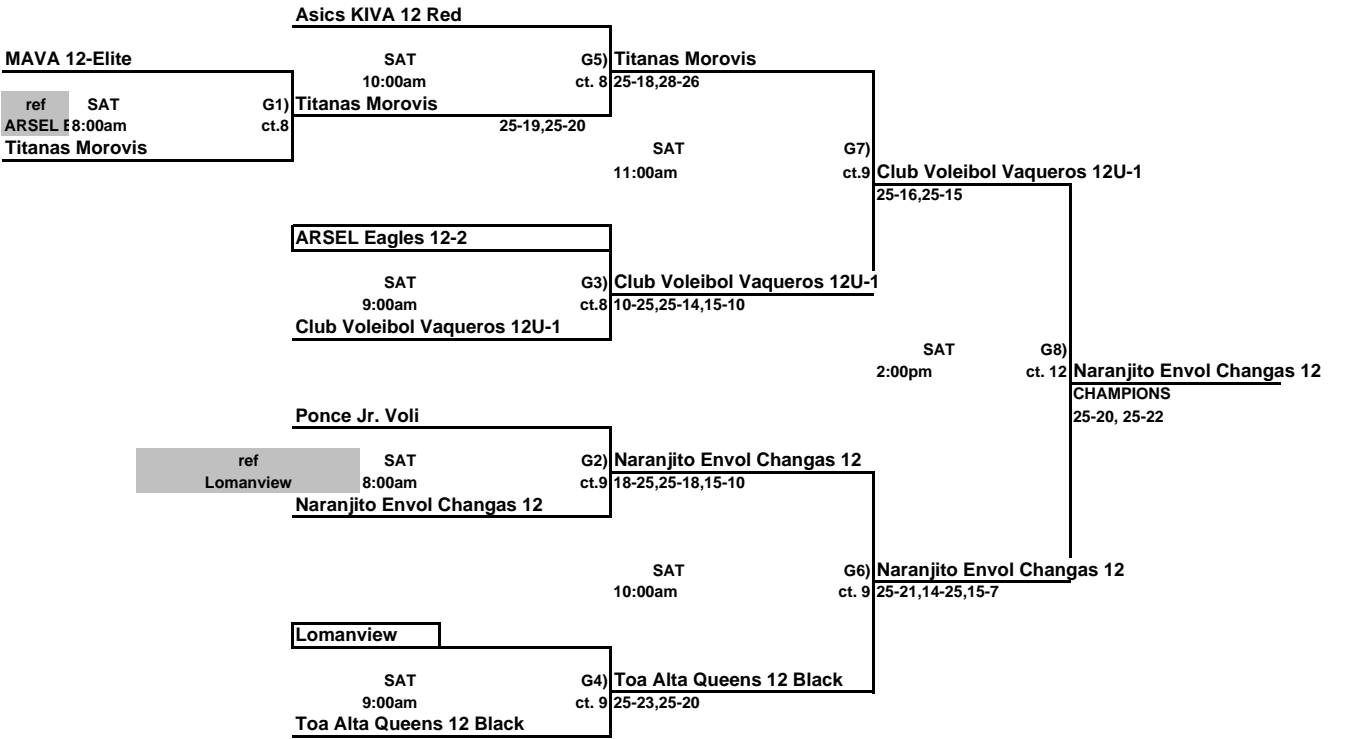

Girls 12 & Under Championship Bracket
 Disney's Wide World of Sports

THIS BOX MEANS YOU REFEREE THE MATCH PRIOR TO YOUR MATCH ON YOUR COURT.
 LOSER STAY AND REFEREE THE NEXT MATCH ON THEIR COURT.

Girls 12 & Under Classic Bracket
ORANGE COUNTY CONVENTION CENTER

THIS BOX MEANS YOU REFEREE THE MATCH PRIOR TO YOUR MATCH ON YOUR COURT.
 LOSER STAY AND REFEREE THE NEXT MATCH ON THEIR COURT.

Girls 12 & Under Consolation Bracket
Disney's Wide World of Sports

Front Range VBC 12 Pink

REF	SAT	G1)
ARSEL	8:00am	ct. 6
Mizuno Northern Lights 12-1		

Front Range VBC 12 Pink
25-13,25-10

SAT
10:00am

G3)

Champions Volleyball Club 12E
CHAMPIONS
25-22,21-25,15-6

Champions Volleyball Club 12E

SAT	G2)
9:00am	ct. 6
ARSEL Puerto Rico 12	

Champions Volleyball Club 12E
25-4,21-25,15-3

THIS BOX MEANS YOU REFEREE THE MATCH PRIOR TO YOUR MATCH ON YOUR COURT.
LOSER STAY AND REFEREE THE NEXT MATCH ON THEIR COURT.

Girls 12 & Under Red Bracket
Disney's Wide World of Sports