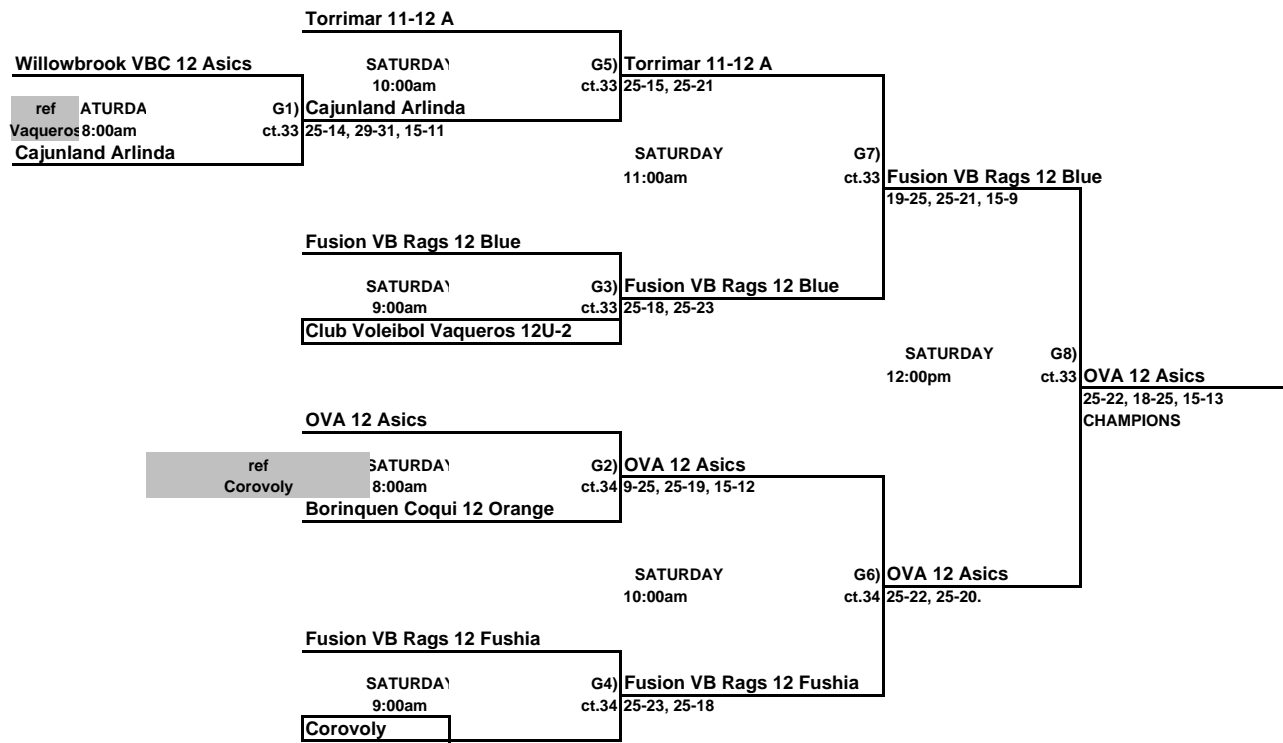

Girls 12 & Under Championship Bracket
 Disney's Wide World of Sports

THIS BOX MEANS YOU REFEREE THE MATCH PRIOR TO YOUR MATCH ON YOUR COURT.
 LOSER STAY AND REFEREE THE NEXT MATCH ON THEIR COURT.

Girls 12 & Under Classic Bracket
ORANGE COUNTY CONVENTION CENTER

THIS BOX MEANS YOU REFEREE THE MATCH PRIOR TO YOUR MATCH ON YOUR COURT.
 LOSER STAY AND REFEREE THE NEXT MATCH ON THEIR COURT.

Girls 12 & Under Consolation Bracket
Disney's Wide World of Sports

Front Range VBC 12 Pink

Champions Volleyball Club 12E
25-4,21-25,15-3

THIS BOX MEANS YOU REFEREE THE MATCH PRIOR TO YOUR MATCH ON YOUR COURT.
LOSER STAY AND REFEREE THE NEXT MATCH ON THEIR COURT.

Girls 12 & Under Red Bracket
Disney's Wide World of Sports

THIS BOX MEANS YOU REFEREE THE MATCH PRIOR TO YOUR MATCH ON YOUR COURT.
 LOSER STAY AND REFEREE THE NEXT MATCH ON THEIR COURT.

**Girls 12 & Under White Bracket
ORANGE COUNTY CONVENTION CENTER**

Torrimar 11-12 B