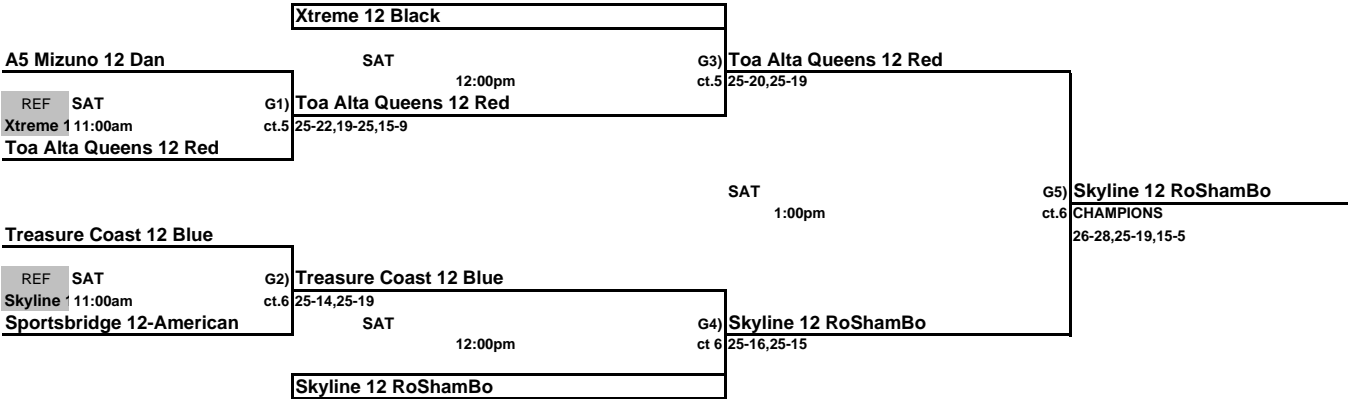

THIS BOX MEANS YOU REFEREE THE MATCH PRIOR TO YOUR MATCH ON YOUR COURT.
 LOSER STAY AND REFEREE THE NEXT MATCH ON THEIR COURT.

Girls 12 & Under Consolation Bracket
Disney's Wide World of Sports

Front Range VBC 12 Pink

REF	SAT	G1)
ARSEL	8:00am	ct. 6
Mizuno Northern Lights 12-1		

Front Range VBC 12 Pink
25-13,25-10

SAT
10:00am

G3)

Champions Volleyball Club 12E
CHAMPIONS
25-22,21-25,15-6

Champions Volleyball Club 12E

SAT	G2)
9:00am	ct. 6
ARSEL Puerto Rico 12	

Champions Volleyball Club 12E
25-4,21-25,15-3

THIS BOX MEANS YOU REFEREE THE MATCH PRIOR TO YOUR MATCH ON YOUR COURT.
LOSER STAY AND REFEREE THE NEXT MATCH ON THEIR COURT.

Girls 12 & Under Red Bracket
Disney's Wide World of Sports

THIS BOX MEANS YOU REFEREE THE MATCH PRIOR TO YOUR MATCH ON YOUR COURT.
 LOSER STAY AND REFEREE THE NEXT MATCH ON THEIR COURT.

**Girls 12 & Under White Bracket
ORANGE COUNTY CONVENTION CENTER**

Torrimar 11-12 B