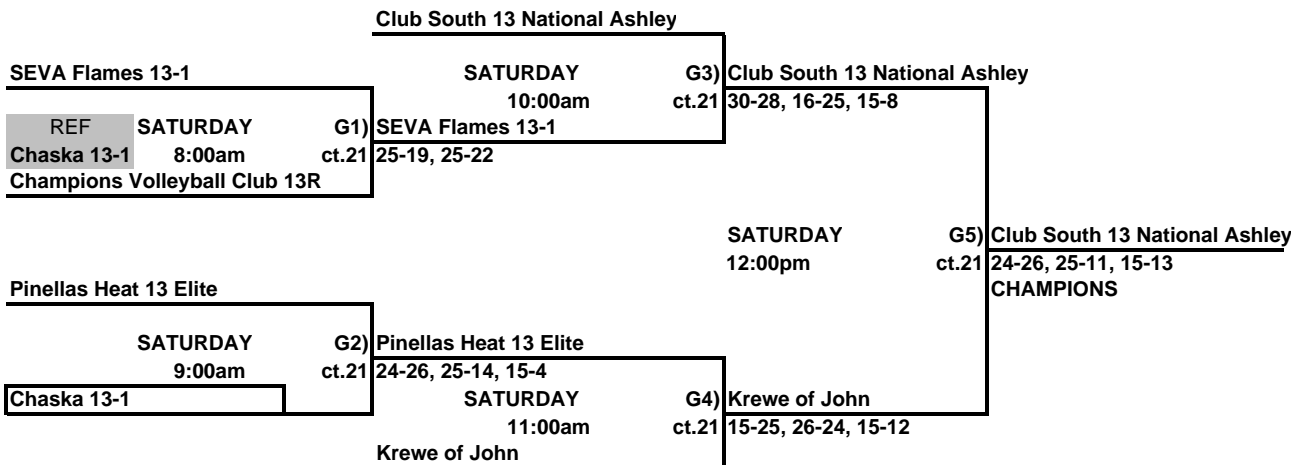

### GJAC 13 BLACK

THIS BOX MEANS YOU REFEREE THE MATCH PRIOR TO YOUR MATCH ON YOUR COURT.  
 LOSER STAY AND REFEREE THE NEXT MATCH ON THEIR COURT.

**Girls 13 & Under Classic Bracket**  
**ORANGE COUNTY CONVENTION CENTER**

THIS BOX MEANS YOU REFEREE THE MATCH PRIOR TO YOUR MATCH ON YOUR COURT.  
 LOSER STAY AND REFEREE THE NEXT MATCH ON THEIR COURT.

**Girls 13 & Under Consolation Bracket**  
**ORANGE COUNTY CONVENTION CENTER**

THIS BOX MEANS YOU REFEREE THE MATCH PRIOR TO YOUR MATCH ON YOUR COURT.  
 LOSER STAY AND REFEREE THE NEXT MATCH ON THEIR COURT.

**Girls 13 & Under Red Bracket**  
**ORANGE COUNTY CONVENTION CENTER**

 THIS BOX MEANS YOU REFEREE THE MATCH PRIOR TO YOUR MATCH ON YOUR COURT.  
 LOSER STAY AND REFEREE THE NEXT MATCH ON THEIR COURT.

**Girls 13 & Under White Bracket**  
**ORANGE COUNTY CONVENTION CENTER**

 THIS BOX MEANS YOU REFEREE THE MATCH PRIOR TO YOUR MATCH ON YOUR COURT.  
 LOSER STAY AND REFEREE THE NEXT MATCH ON THEIR COURT.