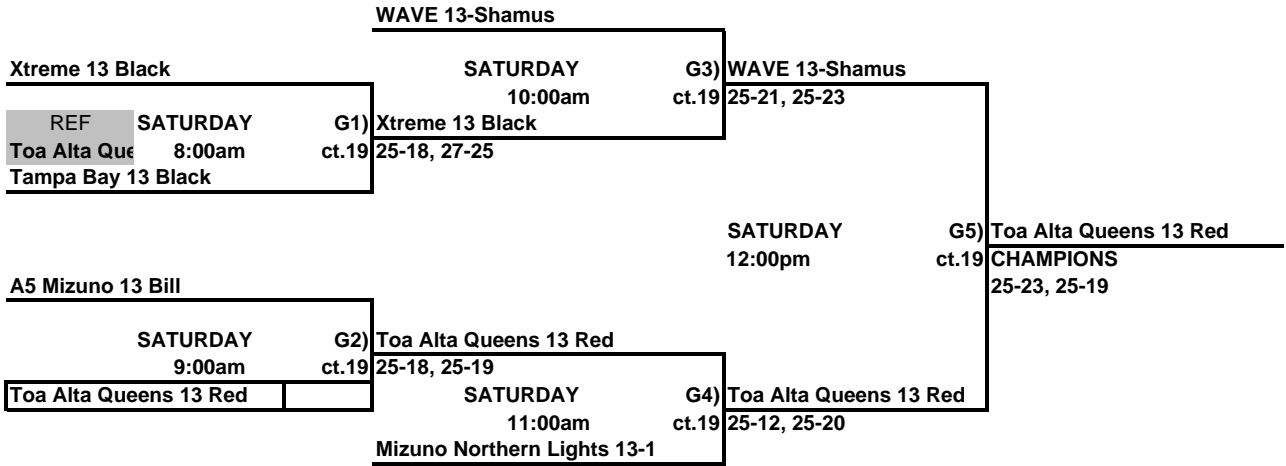

### GJAC 13 BLACK

THIS BOX MEANS YOU REFEREE THE MATCH PRIOR TO YOUR MATCH ON YOUR COURT.  
 LOSER STAY AND REFEREE THE NEXT MATCH ON THEIR COURT.

**Girls 13 & Under Classic Bracket**  
**ORANGE COUNTY CONVENTION CENTER**

THIS BOX MEANS YOU REFEREE THE MATCH PRIOR TO YOUR MATCH ON YOUR COURT.  
 LOSER STAY AND REFEREE THE NEXT MATCH ON THEIR COURT.

**Girls 13 & Under Consolation Bracket**  
**ORANGE COUNTY CONVENTION CENTER**

THIS BOX MEANS YOU REFEREE THE MATCH PRIOR TO YOUR MATCH ON YOUR COURT.  
 LOSER STAY AND REFEREE THE NEXT MATCH ON THEIR COURT.

**Girls 13 & Under Red Bracket**  
**ORANGE COUNTY CONVENTION CENTER**

 THIS BOX MEANS YOU REFEREE THE MATCH PRIOR TO YOUR MATCH ON YOUR COURT.  
 LOSER STAY AND REFEREE THE NEXT MATCH ON THEIR COURT.

**Girls 13 & Under White Bracket**  
**ORANGE COUNTY CONVENTION CENTER**

 THIS BOX MEANS YOU REFEREE THE MATCH PRIOR TO YOUR MATCH ON YOUR COURT.  
 LOSER STAY AND REFEREE THE NEXT MATCH ON THEIR COURT.