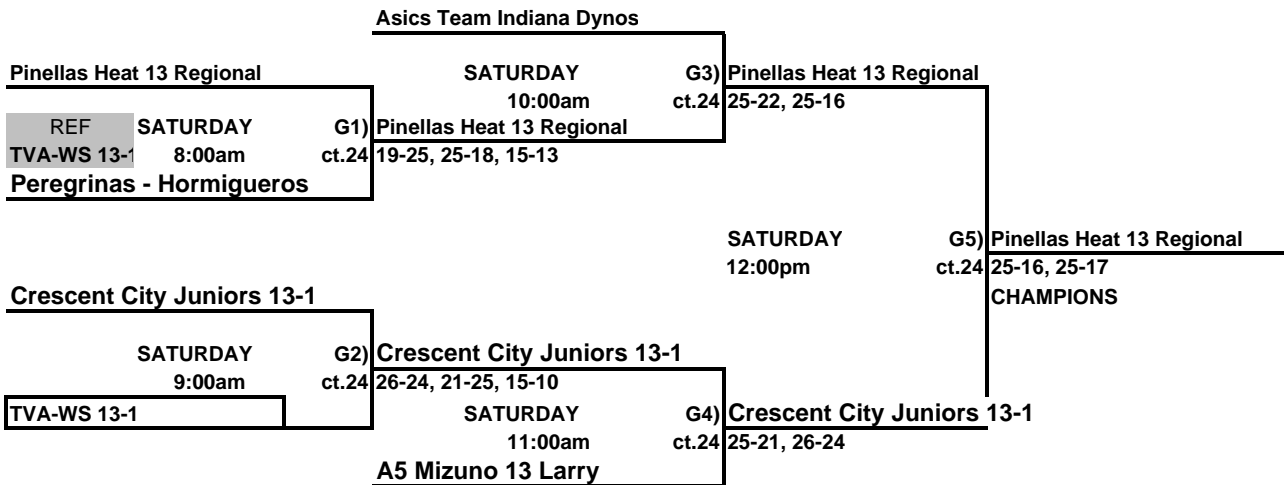

THIS BOX MEANS YOU REFEREE THE MATCH PRIOR TO YOUR MATCH ON YOUR COURT.  
 LOSER STAY AND REFEREE THE NEXT MATCH ON THEIR COURT.

**Girls 13 & Under Red Bracket**  
**ORANGE COUNTY CONVENTION CENTER**

 THIS BOX MEANS YOU REFEREE THE MATCH PRIOR TO YOUR MATCH ON YOUR COURT.  
 LOSER STAY AND REFEREE THE NEXT MATCH ON THEIR COURT.

**Girls 13 & Under White Bracket**  
**ORANGE COUNTY CONVENTION CENTER**

 THIS BOX MEANS YOU REFEREE THE MATCH PRIOR TO YOUR MATCH ON YOUR COURT.  
 LOSER STAY AND REFEREE THE NEXT MATCH ON THEIR COURT.

**Girls 13 & Under Blue Bracket**  
**ORANGE COUNTY CONVENTION CENTER**

THIS BOX MEANS YOU REFEREE THE MATCH PRIOR TO YOUR MATCH ON YOUR COURT.  
 LOSER STAY AND REFEREE THE NEXT MATCH ON THEIR COURT.

**Girls 13 & Under Yellow Bracket**  
**ORANGE COUNTY CONVENTION CENTER**