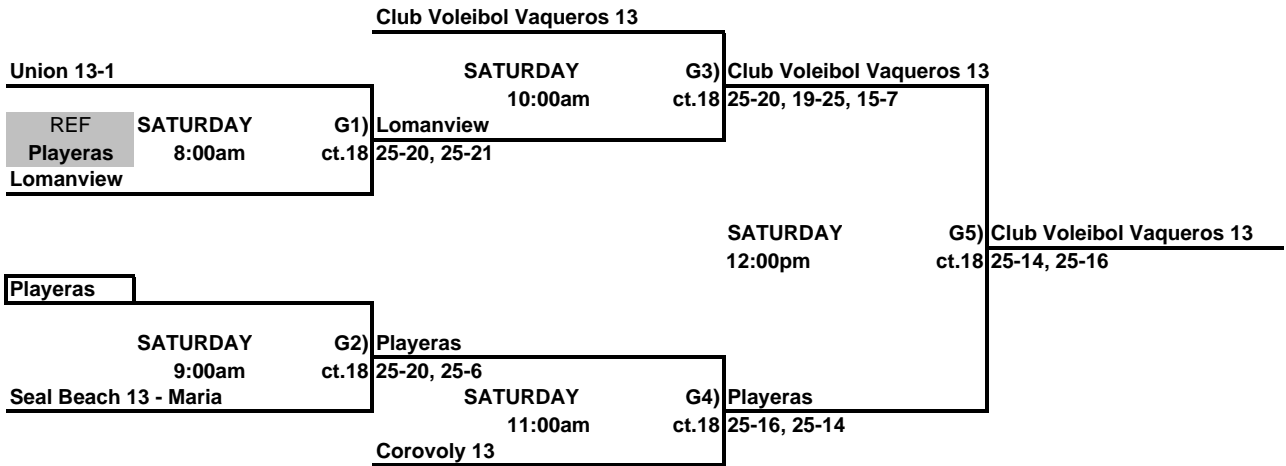

# Girls 13 & Under Championship Bracket

### GJAC 13 BLACK

THIS BOX MEANS YOU REFEREE THE MATCH PRIOR TO YOUR MATCH ON YOUR COURT.  
 LOSER STAY AND REFEREE THE NEXT MATCH ON THEIR COURT.

**Girls 13 & Under Classic Bracket**  
**ORANGE COUNTY CONVENTION CENTER**

THIS BOX MEANS YOU REFEREE THE MATCH PRIOR TO YOUR MATCH ON YOUR COURT.  
 LOSER STAY AND REFEREE THE NEXT MATCH ON THEIR COURT.

**Girls 13 & Under Consolation Bracket**  
**ORANGE COUNTY CONVENTION CENTER**

**Girls 13 & Under White Bracket**  
**ORANGE COUNTY CONVENTION CENTER**

 THIS BOX MEANS YOU REFEREE THE MATCH PRIOR TO YOUR MATCH ON YOUR COURT.  
 LOSER STAY AND REFEREE THE NEXT MATCH ON THEIR COURT.