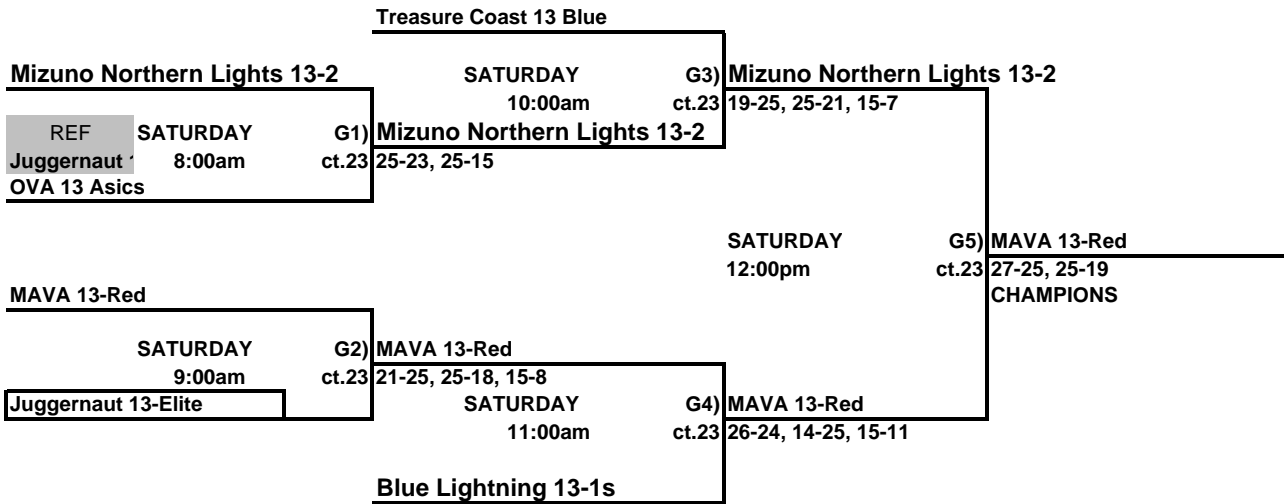

THIS BOX MEANS YOU REFEREE THE MATCH PRIOR TO YOUR MATCH ON YOUR COURT.  
 LOSER STAY AND REFEREE THE NEXT MATCH ON THEIR COURT.

**Girls 13 & Under Consolation Bracket**  
**ORANGE COUNTY CONVENTION CENTER**

THIS BOX MEANS YOU REFEREE THE MATCH PRIOR TO YOUR MATCH ON YOUR COURT.  
 LOSER STAY AND REFEREE THE NEXT MATCH ON THEIR COURT.

**Girls 13 & Under Red Bracket**  
**ORANGE COUNTY CONVENTION CENTER**

 THIS BOX MEANS YOU REFEREE THE MATCH PRIOR TO YOUR MATCH ON YOUR COURT.  
 LOSER STAY AND REFEREE THE NEXT MATCH ON THEIR COURT.

**Girls 13 & Under White Bracket**  
**ORANGE COUNTY CONVENTION CENTER**

 THIS BOX MEANS YOU REFEREE THE MATCH PRIOR TO YOUR MATCH ON YOUR COURT.  
 LOSER STAY AND REFEREE THE NEXT MATCH ON THEIR COURT.

**Girls 13 & Under Blue Bracket**  
**ORANGE COUNTY CONVENTION CENTER**

THIS BOX MEANS YOU REFEREE THE MATCH PRIOR TO YOUR MATCH ON YOUR COURT.  
 LOSER STAY AND REFEREE THE NEXT MATCH ON THEIR COURT.

**Girls 13 & Under Yellow Bracket**  
**ORANGE COUNTY CONVENTION CENTER**