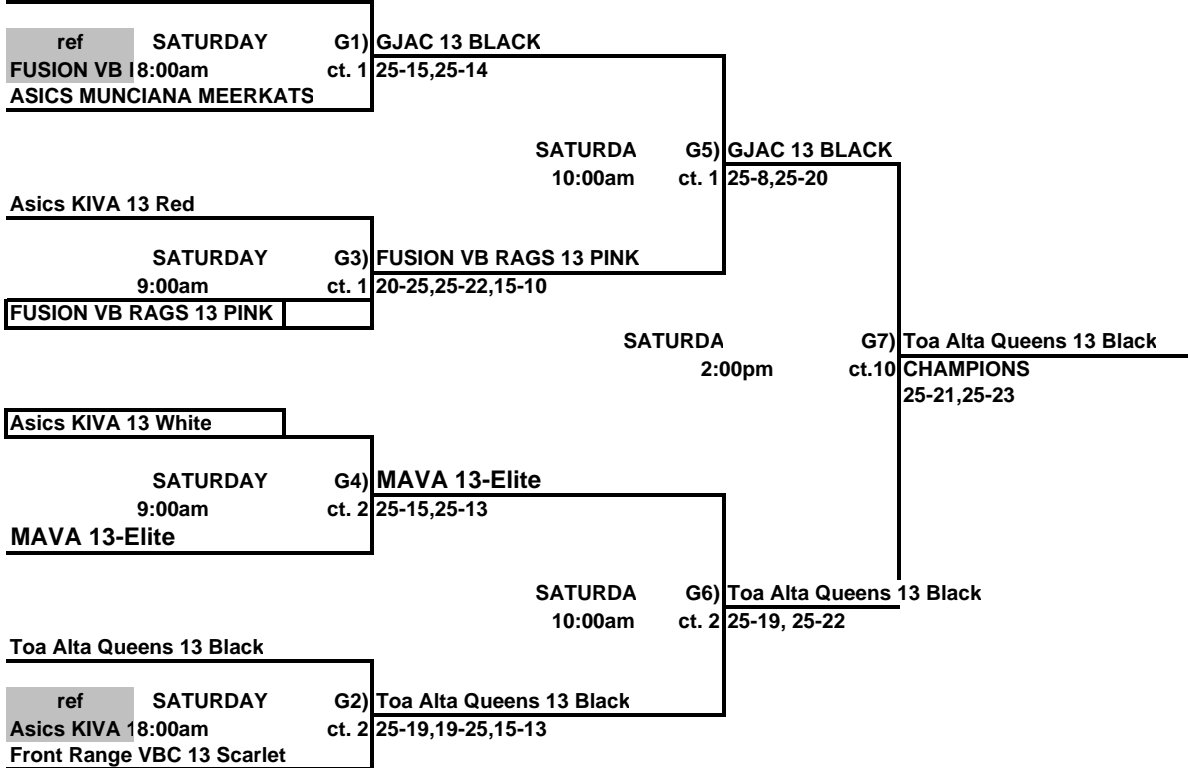

# Girls 13 & Under Championship Bracket

### GJAC 13 BLACK

THIS BOX MEANS YOU REFEREE THE MATCH PRIOR TO YOUR MATCH ON YOUR COURT.  
 LOSER STAY AND REFEREE THE NEXT MATCH ON THEIR COURT.

**Girls 13 & Under Classic Bracket**  
**ORANGE COUNTY CONVENTION CENTER**

THIS BOX MEANS YOU REFEREE THE MATCH PRIOR TO YOUR MATCH ON YOUR COURT.  
 LOSER STAY AND REFEREE THE NEXT MATCH ON THEIR COURT.

**Girls 13 & Under Consolation Bracket**  
**ORANGE COUNTY CONVENTION CENTER**

**Girls 13 & Under White Bracket**  
**ORANGE COUNTY CONVENTION CENTER**

 THIS BOX MEANS YOU REFEREE THE MATCH PRIOR TO YOUR MATCH ON YOUR COURT.  
 LOSER STAY AND REFEREE THE NEXT MATCH ON THEIR COURT.