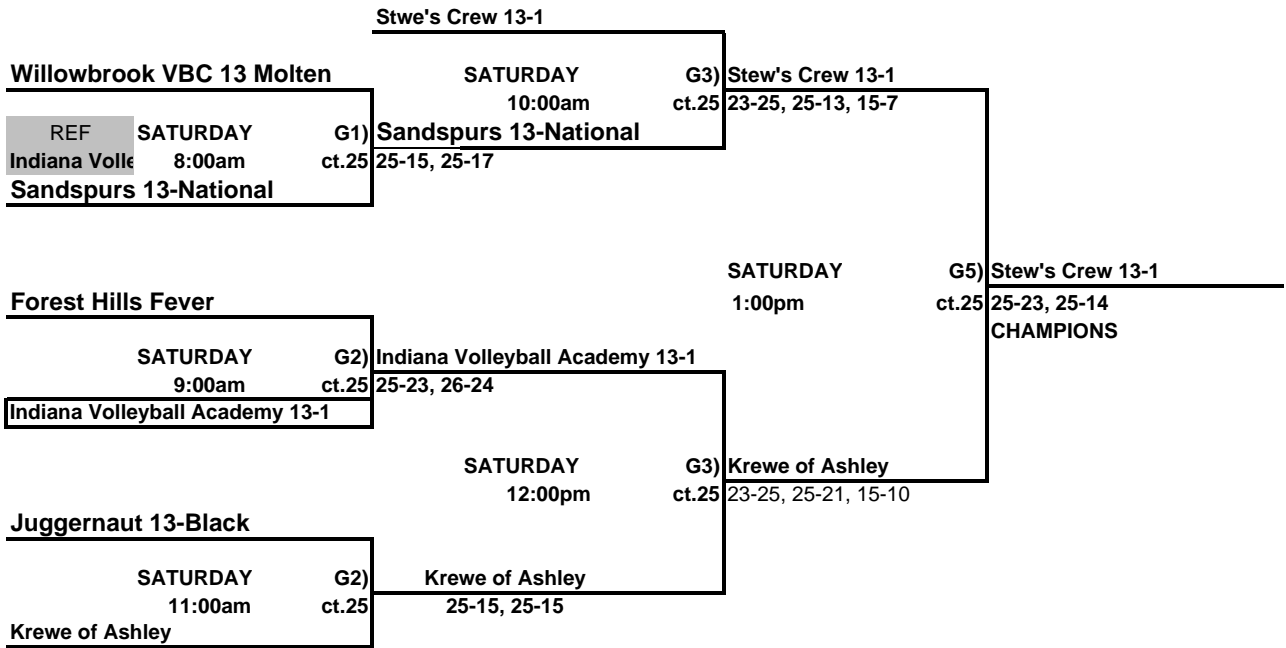

**Girls 13 & Under White Bracket**  
**ORANGE COUNTY CONVENTION CENTER**

 THIS BOX MEANS YOU REFEREE THE MATCH PRIOR TO YOUR MATCH ON YOUR COURT.  
 LOSER STAY AND REFEREE THE NEXT MATCH ON THEIR COURT.

**Girls 13 & Under Blue Bracket**  
**ORANGE COUNTY CONVENTION CENTER**

THIS BOX MEANS YOU REFEREE THE MATCH PRIOR TO YOUR MATCH ON YOUR COURT.  
 LOSER STAY AND REFEREE THE NEXT MATCH ON THEIR COURT.

**Girls 13 & Under Yellow Bracket**  
**ORANGE COUNTY CONVENTION CENTER**

THIS BOX MEANS YOU REFEREE THE MATCH PRIOR TO YOUR MATCH ON YOUR COURT.  
 LOSER STAY AND REFEREE THE NEXT MATCH ON THEIR COURT.

**Girls 13 & Under Green Bracket**  
**ORANGE COUNTY CONVENTION CENTER**