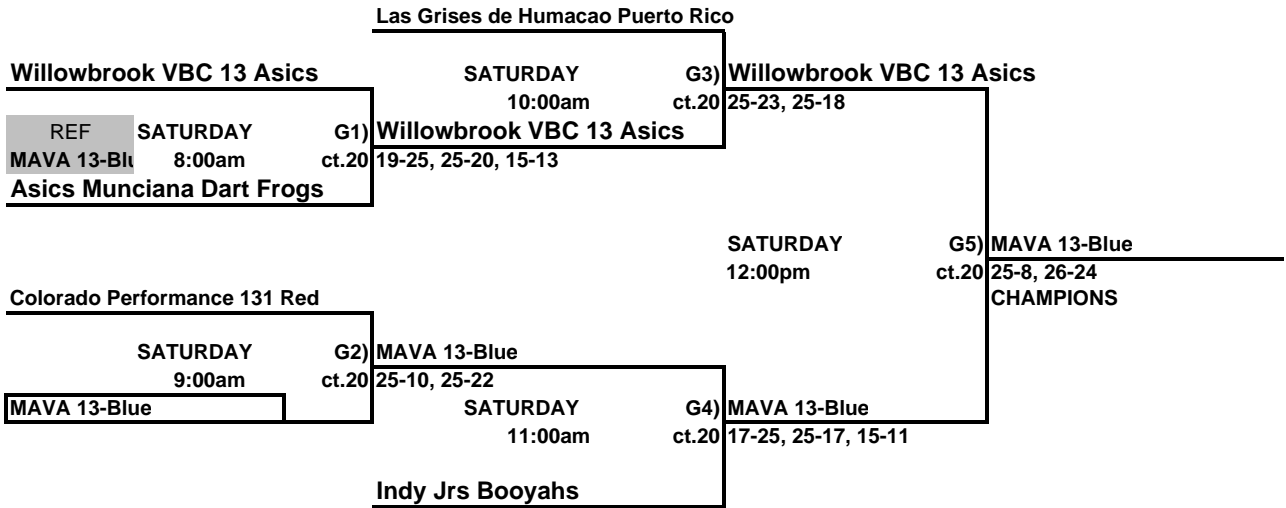

# Girls 13 & Under Championship Bracket

### GJAC 13 BLACK

THIS BOX MEANS YOU REFEREE THE MATCH PRIOR TO YOUR MATCH ON YOUR COURT.  
 LOSER STAY AND REFEREE THE NEXT MATCH ON THEIR COURT.

**Girls 13 & Under Classic Bracket**  
**ORANGE COUNTY CONVENTION CENTER**

THIS BOX MEANS YOU REFEREE THE MATCH PRIOR TO YOUR MATCH ON YOUR COURT.  
 LOSER STAY AND REFEREE THE NEXT MATCH ON THEIR COURT.

**Girls 13 & Under Consolation Bracket**  
**ORANGE COUNTY CONVENTION CENTER**

THIS BOX MEANS YOU REFEREE THE MATCH PRIOR TO YOUR MATCH ON YOUR COURT.  
 LOSER STAY AND REFEREE THE NEXT MATCH ON THEIR COURT.

**Girls 13 & Under Red Bracket**  
**ORANGE COUNTY CONVENTION CENTER**

 THIS BOX MEANS YOU REFEREE THE MATCH PRIOR TO YOUR MATCH ON YOUR COURT.  
 LOSER STAY AND REFEREE THE NEXT MATCH ON THEIR COURT.