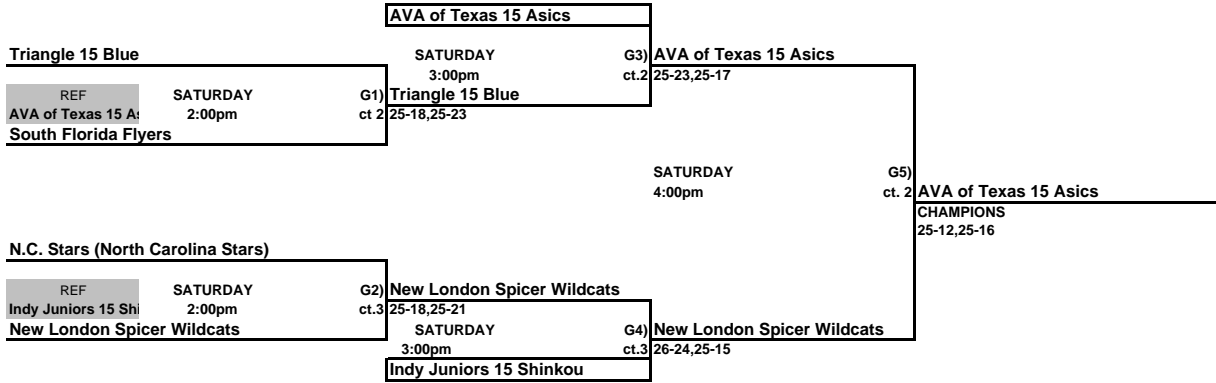

Girls 15 & Under Club Championship Bracket
Disney's Wide World of Sports

THIS BOX MEANS YOU REFEREE THE MATCH PRIOR TO YOUR MATCH ON YOUR COURT.
LOSER STAY AND REFEREE THE NEXT MATCH ON THEIR COURT.

Girls 15 & Under Club Classic Bracket
ORANGE COUNTY CONVENTION CENTER

THIS BOX MEANS YOU REFEREE THE MATCH PRIOR TO YOUR MATCH ON YOUR COURT.
LOSER STAY AND REFEREE THE NEXT MATCH ON THEIR COURT.

Girls 15 & Under Club Consolation Bracket
ORANGE COUNTY CONVENTION CENTER

THIS BOX MEANS YOU REFEREE THE MATCH PRIOR TO YOUR MATCH ON YOUR COURT.
LOSER STAY AND REFEREE THE NEXT MATCH ON THEIR COURT.

Girls 15 & Under Club Red Bracket
Disney's Wide World of Sports

THIS BOX MEANS YOU REFEREE THE MATCH PRIOR TO YOUR MATCH ON YOUR COURT.
LOSER STAY AND REFEREE THE NEXT MATCH ON THEIR COURT.

Girls 15 & Under Club White Bracket
ORANGE COUNTY CONVENTION CENTER

THIS BOX MEANS YOU REFEREE THE MATCH PRIOR TO YOUR MATCH ON YOUR COURT.
LOSER STAY AND REFEREE THE NEXT MATCH ON THEIR COURT.

Girls 15 & Under Club Blue Bracket
Disney's Wide World of Sports

THIS BOX MEANS YOU REFEREE THE MATCH PRIOR TO YOUR MATCH ON YOUR COURT.
LOSER STAY AND REFEREE THE NEXT MATCH ON THEIR COURT.