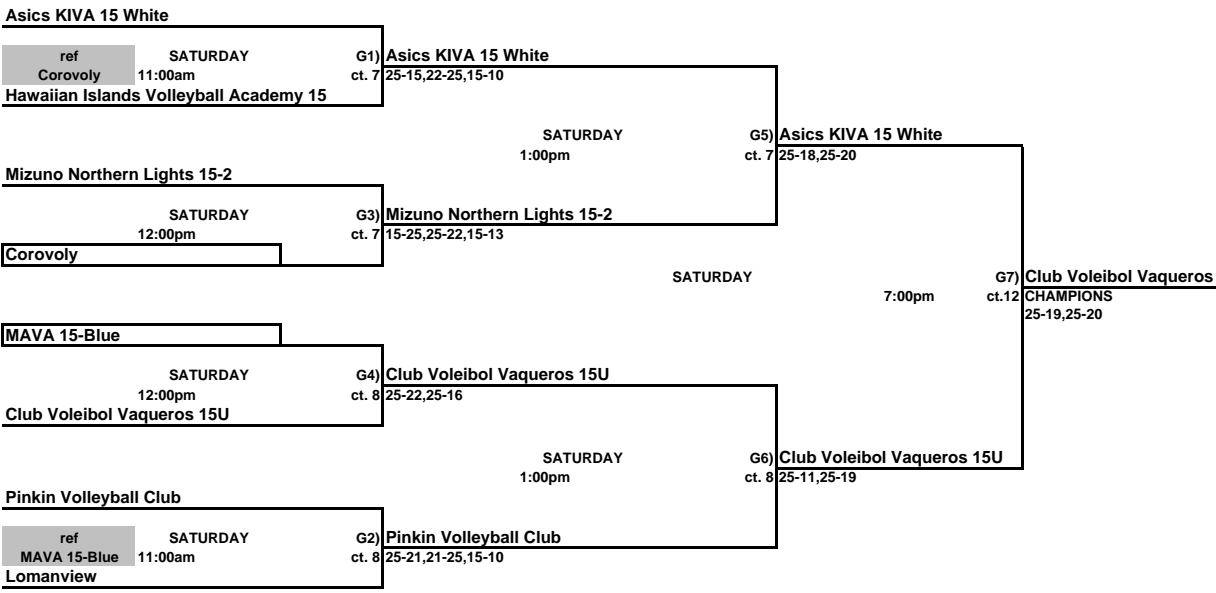

Girls 15 & Under Club Championship Bracket
Disney's Wide World of Sports

THIS BOX MEANS YOU REFEREE THE MATCH PRIOR TO YOUR MATCH ON YOUR COURT.
LOSER STAY AND REFEREE THE NEXT MATCH ON THEIR COURT.

Girls 15 & Under Club Classic Bracket
ORANGE COUNTY CONVENTION CENTER

THIS BOX MEANS YOU REFEREE THE MATCH PRIOR TO YOUR MATCH ON YOUR COURT.
LOSER STAY AND REFEREE THE NEXT MATCH ON THEIR COURT.

Girls 15 & Under Club Consolation Bracket
ORANGE COUNTY CONVENTION CENTER

THIS BOX MEANS YOU REFEREE THE MATCH PRIOR TO YOUR MATCH ON YOUR COURT.
LOSER STAY AND REFEREE THE NEXT MATCH ON THEIR COURT.

Girls 15 & Under Club Red Bracket
Disney's Wide World of Sports

THIS BOX MEANS YOU REFEREE THE MATCH PRIOR TO YOUR MATCH ON YOUR COURT.
LOSER STAY AND REFEREE THE NEXT MATCH ON THEIR COURT.

Girls 15 & Under Club White Bracket
ORANGE COUNTY CONVENTION CENTER

THIS BOX MEANS YOU REFEREE THE MATCH PRIOR TO YOUR MATCH ON YOUR COURT.
LOSER STAY AND REFEREE THE NEXT MATCH ON THEIR COURT.

Girls 15 & Under Club Blue Bracket
Disney's Wide World of Sports

THIS BOX MEANS YOU REFEREE THE MATCH PRIOR TO YOUR MATCH ON YOUR COURT.
LOSER STAY AND REFEREE THE NEXT MATCH ON THEIR COURT.