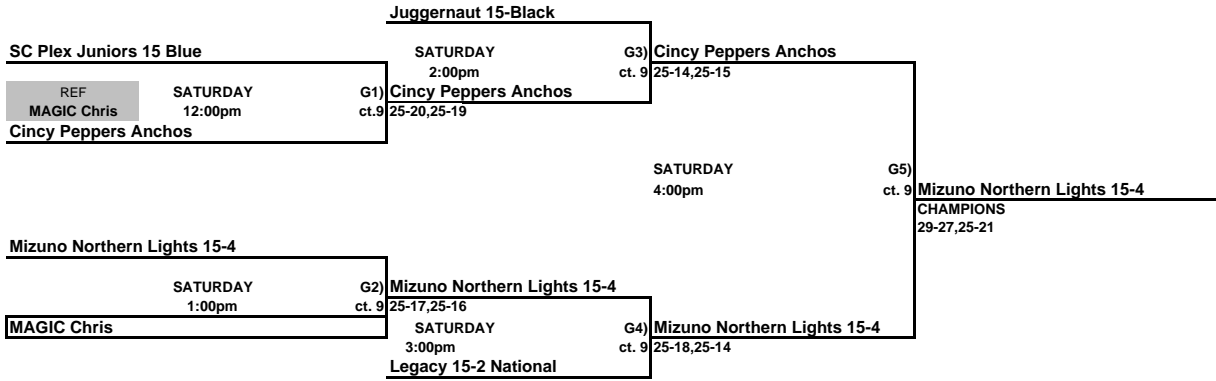

THIS BOX MEANS YOU REFEREE THE MATCH PRIOR TO YOUR MATCH ON YOUR COURT.
LOSER STAY AND REFEREE THE NEXT MATCH ON THEIR COURT.

Girls 15 & Under Club Consolation Bracket
ORANGE COUNTY CONVENTION CENTER

THIS BOX MEANS YOU REFEREE THE MATCH PRIOR TO YOUR MATCH ON YOUR COURT.
LOSER STAY AND REFEREE THE NEXT MATCH ON THEIR COURT.

Girls 15 & Under Club Red Bracket
Disney's Wide World of Sports

THIS BOX MEANS YOU REFEREE THE MATCH PRIOR TO YOUR MATCH ON YOUR COURT.
LOSER STAY AND REFEREE THE NEXT MATCH ON THEIR COURT.

Girls 15 & Under Club White Bracket
ORANGE COUNTY CONVENTION CENTER

THIS BOX MEANS YOU REFEREE THE MATCH PRIOR TO YOUR MATCH ON YOUR COURT.
LOSER STAY AND REFEREE THE NEXT MATCH ON THEIR COURT.

Girls 15 & Under Club Blue Bracket
Disney's Wide World of Sports

THIS BOX MEANS YOU REFEREE THE MATCH PRIOR TO YOUR MATCH ON YOUR COURT.
LOSER STAY AND REFEREE THE NEXT MATCH ON THEIR COURT.

Girls 15 & Under Club Yellow Bracket
Disney's Wide World of Sports

THIS BOX MEANS YOU REFEREE THE MATCH PRIOR TO YOUR MATCH ON YOUR COURT.
LOSER STAY AND REFEREE THE NEXT MATCH ON THEIR COURT.

Girls 15 & Under Club Green Bracket
 Disney's Wide World of Sports