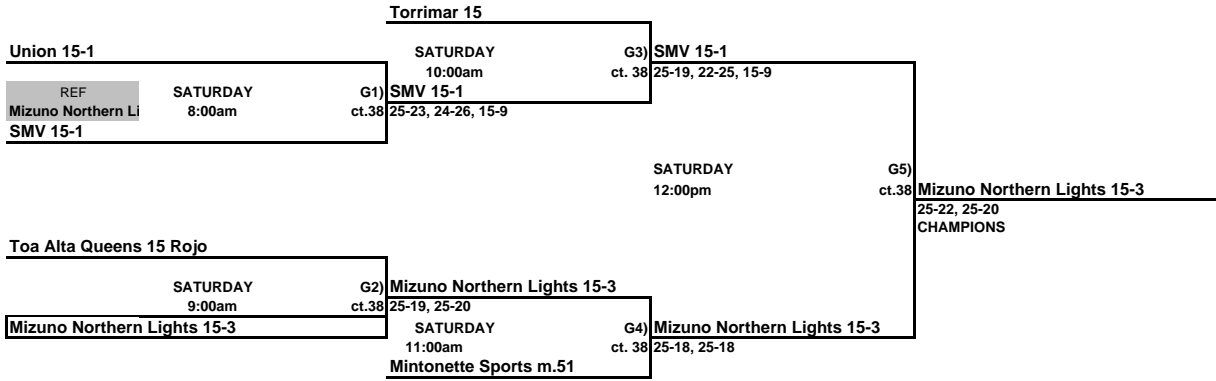

Girls 15 & Under Club Championship Bracket
Disney's Wide World of Sports

THIS BOX MEANS YOU REFEREE THE MATCH PRIOR TO YOUR MATCH ON YOUR COURT.
LOSER STAY AND REFEREE THE NEXT MATCH ON THEIR COURT.

Girls 15 & Under Club Classic Bracket
ORANGE COUNTY CONVENTION CENTER

THIS BOX MEANS YOU REFEREE THE MATCH PRIOR TO YOUR MATCH ON YOUR COURT.
LOSER STAY AND REFEREE THE NEXT MATCH ON THEIR COURT.

Girls 15 & Under Club Consolation Bracket
ORANGE COUNTY CONVENTION CENTER

THIS BOX MEANS YOU REFEREE THE MATCH PRIOR TO YOUR MATCH ON YOUR COURT.
LOSER STAY AND REFEREE THE NEXT MATCH ON THEIR COURT.

Girls 15 & Under Club Red Bracket
Disney's Wide World of Sports

THIS BOX MEANS YOU REFEREE THE MATCH PRIOR TO YOUR MATCH ON YOUR COURT.
LOSER STAY AND REFEREE THE NEXT MATCH ON THEIR COURT.

Girls 15 & Under Club White Bracket
ORANGE COUNTY CONVENTION CENTER

THIS BOX MEANS YOU REFEREE THE MATCH PRIOR TO YOUR MATCH ON YOUR COURT.
LOSER STAY AND REFEREE THE NEXT MATCH ON THEIR COURT.

Girls 15 & Under Club Blue Bracket
Disney's Wide World of Sports

THIS BOX MEANS YOU REFEREE THE MATCH PRIOR TO YOUR MATCH ON YOUR COURT.
LOSER STAY AND REFEREE THE NEXT MATCH ON THEIR COURT.