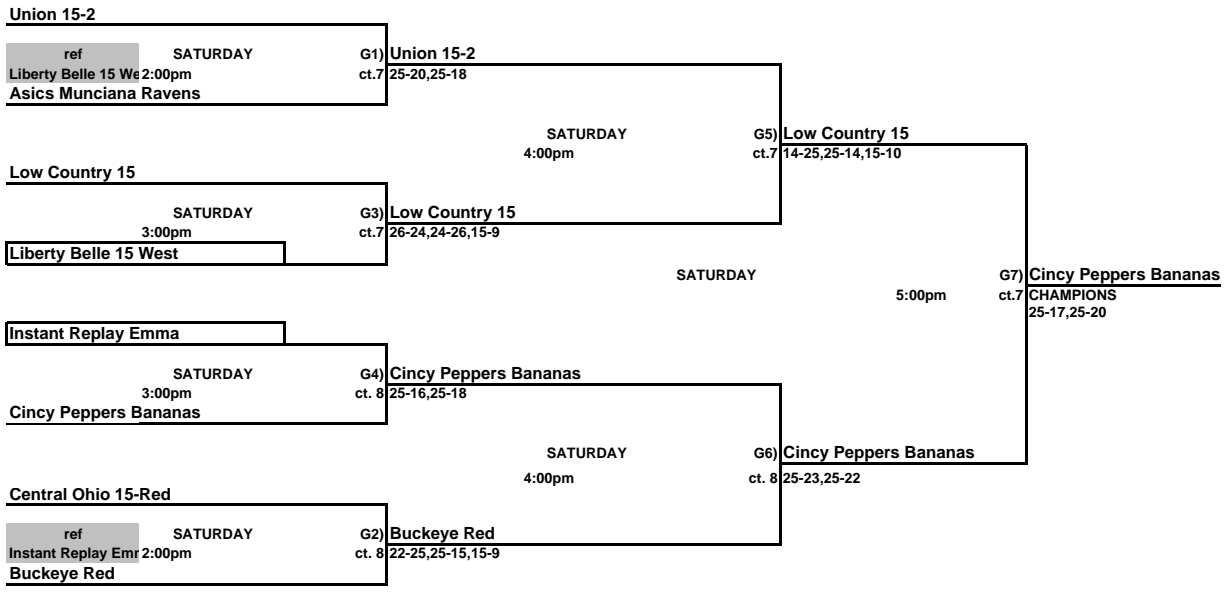

THIS BOX MEANS YOU REFEREE THE MATCH PRIOR TO YOUR MATCH ON YOUR COURT.
LOSER STAY AND REFEREE THE NEXT MATCH ON THEIR COURT.

Girls 15 & Under Club Consolation Bracket
ORANGE COUNTY CONVENTION CENTER

THIS BOX MEANS YOU REFEREE THE MATCH PRIOR TO YOUR MATCH ON YOUR COURT.
LOSER STAY AND REFEREE THE NEXT MATCH ON THEIR COURT.

Girls 15 & Under Club Red Bracket
Disney's Wide World of Sports

THIS BOX MEANS YOU REFEREE THE MATCH PRIOR TO YOUR MATCH ON YOUR COURT.
LOSER STAY AND REFEREE THE NEXT MATCH ON THEIR COURT.

Girls 15 & Under Club White Bracket
ORANGE COUNTY CONVENTION CENTER

THIS BOX MEANS YOU REFEREE THE MATCH PRIOR TO YOUR MATCH ON YOUR COURT.
LOSER STAY AND REFEREE THE NEXT MATCH ON THEIR COURT.

Girls 15 & Under Club Blue Bracket
Disney's Wide World of Sports

THIS BOX MEANS YOU REFEREE THE MATCH PRIOR TO YOUR MATCH ON YOUR COURT.
LOSER STAY AND REFEREE THE NEXT MATCH ON THEIR COURT.

Girls 15 & Under Club Yellow Bracket
Disney's Wide World of Sports

THIS BOX MEANS YOU REFEREE THE MATCH PRIOR TO YOUR MATCH ON YOUR COURT.
LOSER STAY AND REFEREE THE NEXT MATCH ON THEIR COURT.

Girls 15 & Under Club Green Bracket
 Disney's Wide World of Sports