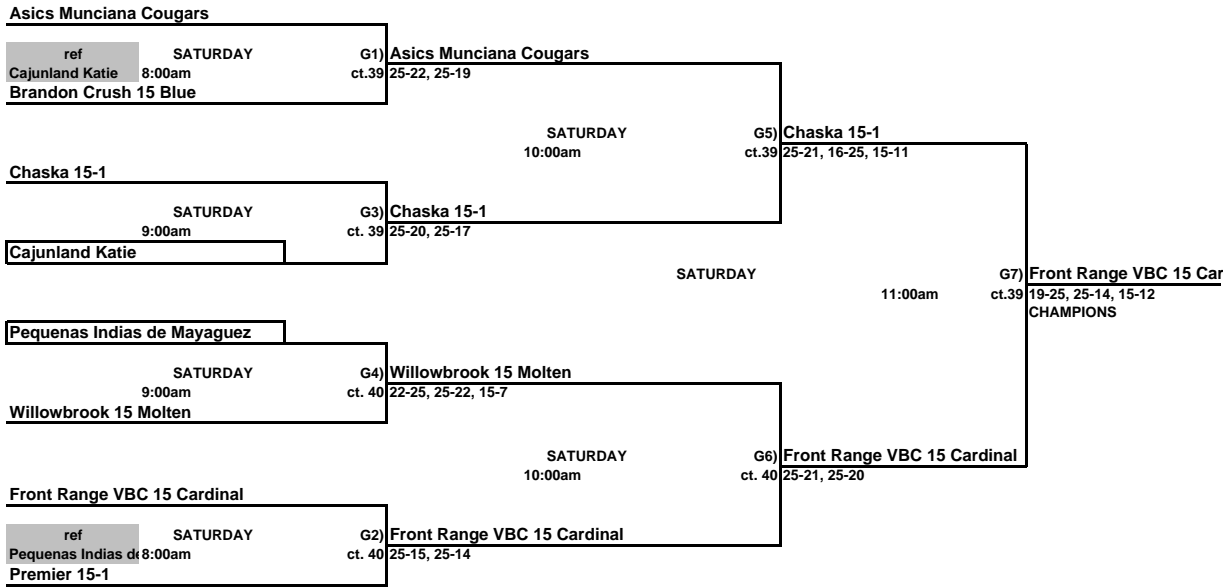

Girls 15 & Under Club Championship Bracket
Disney's Wide World of Sports

THIS BOX MEANS YOU REFEREE THE MATCH PRIOR TO YOUR MATCH ON YOUR COURT.
LOSER STAY AND REFEREE THE NEXT MATCH ON THEIR COURT.

Girls 15 & Under Club Classic Bracket
ORANGE COUNTY CONVENTION CENTER

THIS BOX MEANS YOU REFEREE THE MATCH PRIOR TO YOUR MATCH ON YOUR COURT.
LOSER STAY AND REFEREE THE NEXT MATCH ON THEIR COURT.

Girls 15 & Under Club Consolation Bracket
ORANGE COUNTY CONVENTION CENTER

THIS BOX MEANS YOU REFEREE THE MATCH PRIOR TO YOUR MATCH ON YOUR COURT.
LOSER STAY AND REFEREE THE NEXT MATCH ON THEIR COURT.

Girls 15 & Under Club Red Bracket
Disney's Wide World of Sports

THIS BOX MEANS YOU REFEREE THE MATCH PRIOR TO YOUR MATCH ON YOUR COURT.
LOSER STAY AND REFEREE THE NEXT MATCH ON THEIR COURT.

Girls 15 & Under Club White Bracket
ORANGE COUNTY CONVENTION CENTER

THIS BOX MEANS YOU REFEREE THE MATCH PRIOR TO YOUR MATCH ON YOUR COURT.
LOSER STAY AND REFEREE THE NEXT MATCH ON THEIR COURT.

Girls 15 & Under Club Blue Bracket
Disney's Wide World of Sports

THIS BOX MEANS YOU REFEREE THE MATCH PRIOR TO YOUR MATCH ON YOUR COURT.
LOSER STAY AND REFEREE THE NEXT MATCH ON THEIR COURT.