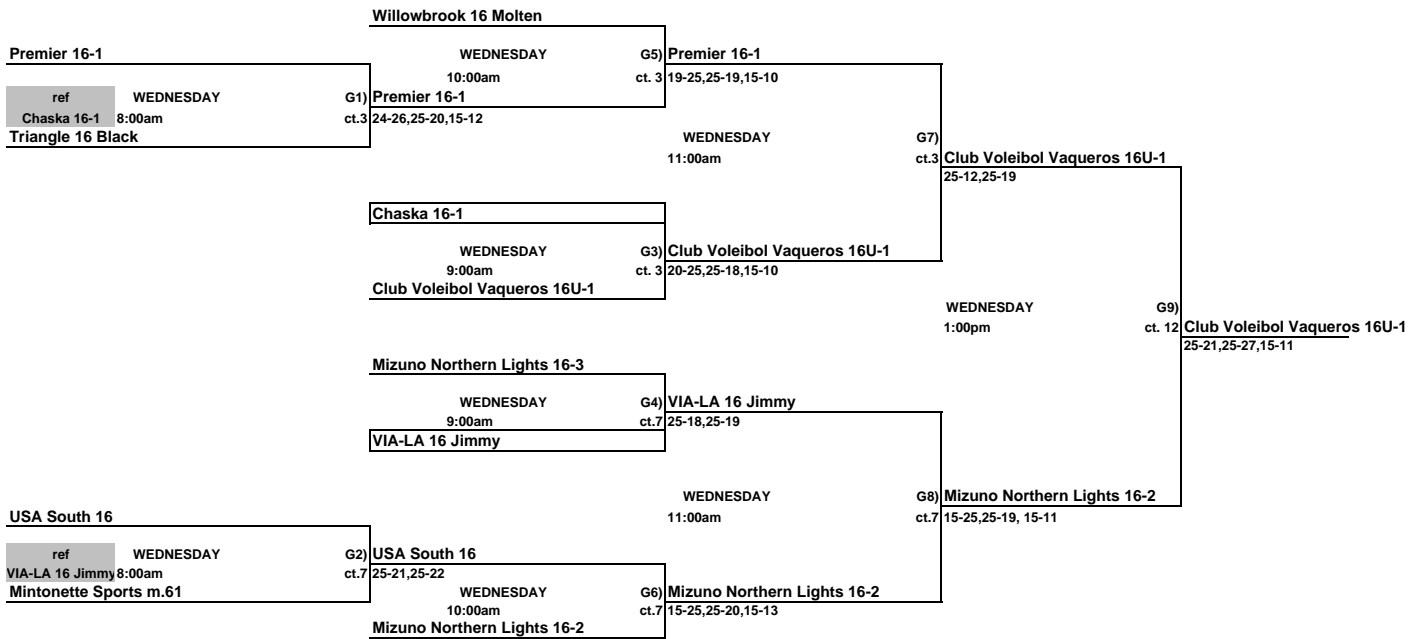

16 & Under Club Championship Division
Disney's Wide World Of Sports

THIS BOX MEANS YOU REFEREE THE MATCH PRIOR TO YOUR MATCH ON YOUR COURT.
LOSER STAY AND REFEREE THE NEXT MATCH ON THEIR COURT.

16 & Under Club Classic Division
ORANGE COUNTY CONVENTION CENTER

THIS BOX MEANS YOU REFEREE THE MATCH PRIOR TO YOUR MATCH ON YOUR COURT.
LOSER STAY AND REFEREE THE NEXT MATCH ON THEIR COURT.

16 & Under Club Consolation Division
ORANGE COUNTY CONVENTION CENTER

THIS BOX MEANS YOU REFEREE THE MATCH PRIOR TO YOUR MATCH ON YOUR COURT.
LOSER STAY AND REFEREE THE NEXT MATCH ON THEIR COURT.

16 & Under Club Red Division
ORANGE COUNTY CONVENTION CENTER

THIS BOX MEANS YOU REFEREE THE MATCH PRIOR TO YOUR MATCH ON YOUR COURT.
LOSER STAY AND REFEREE THE NEXT MATCH ON THEIR COURT.

16 & Under Club White Division
ORANGE COUNTY CONVENTION CENTER

**16 & Under Club Yellow Division
ORANGE COUNTY CONVENTION CENTER**

THIS BOX MEANS YOU REFEREE THE MATCH PRIOR TO YOUR MATCH ON YOUR COURT.
LOSER STAY AND REFEREE THE NEXT MATCH ON THEIR COURT.

**16 & Under Club Green Division
ORANGE COUNTY CONVENTION CENTER**