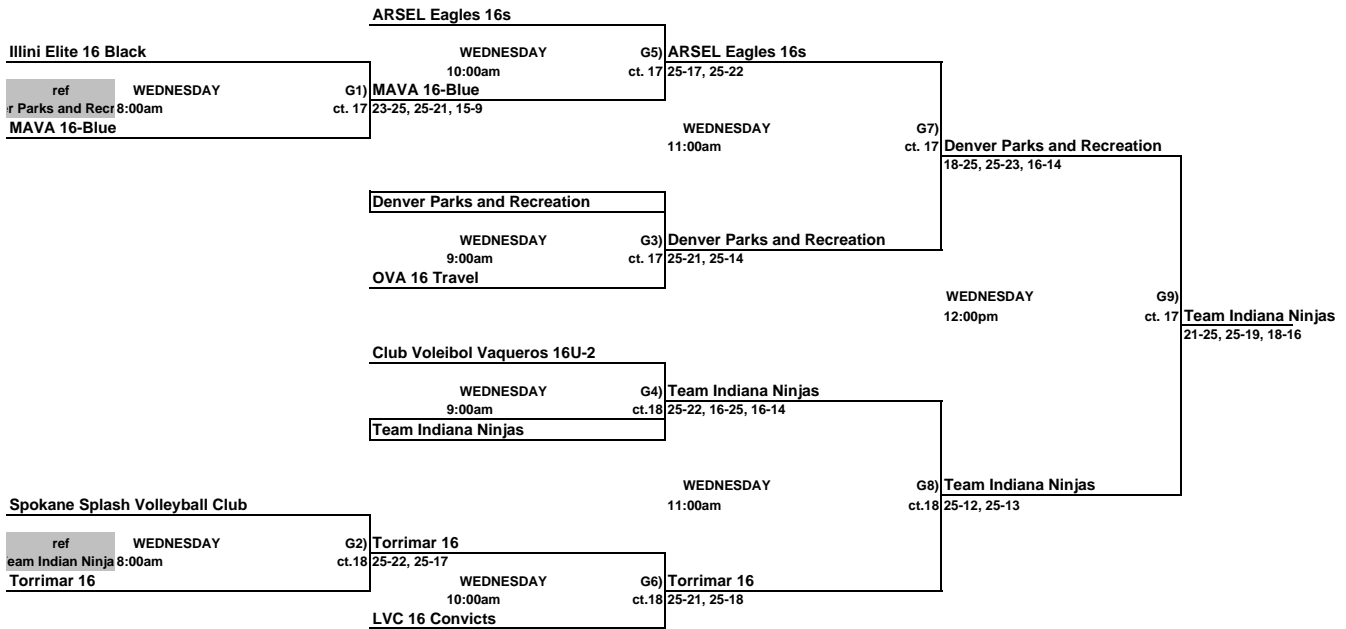

16 & Under Club Championship Division
Disney's Wide World Of Sports

THIS BOX MEANS YOU REFEREE THE MATCH PRIOR TO YOUR MATCH ON YOUR COURT.
LOSER STAY AND REFEREE THE NEXT MATCH ON THEIR COURT.

16 & Under Club Classic Division
ORANGE COUNTY CONVENTION CENTER

THIS BOX MEANS YOU REFEREE THE MATCH PRIOR TO YOUR MATCH ON YOUR COURT.
LOSER STAY AND REFEREE THE NEXT MATCH ON THEIR COURT.

16 & Under Club Consolation Division
ORANGE COUNTY CONVENTION CENTER

THIS BOX MEANS YOU REFEREE THE MATCH PRIOR TO YOUR MATCH ON YOUR COURT.
LOSER STAY AND REFEREE THE NEXT MATCH ON THEIR COURT.

16 & Under Club Red Division
ORANGE COUNTY CONVENTION CENTER

THIS BOX MEANS YOU REFEREE THE MATCH PRIOR TO YOUR MATCH ON YOUR COURT.
LOSER STAY AND REFEREE THE NEXT MATCH ON THEIR COURT.

16 & Under Club White Division
ORANGE COUNTY CONVENTION CENTER

THIS BOX MEANS YOU REFEREE THE MATCH PRIOR TO YOUR MATCH ON YOUR COURT.
LOSER STAY AND REFEREE THE NEXT MATCH ON THEIR COURT.

16 & Under Club Blue Division
ORANGE COUNTY CONVENTION CENTER

THIS BOX MEANS YOU REFEREE THE MATCH PRIOR TO YOUR MATCH ON YOUR COURT.
LOSER STAY AND REFEREE THE NEXT MATCH ON THEIR COURT.