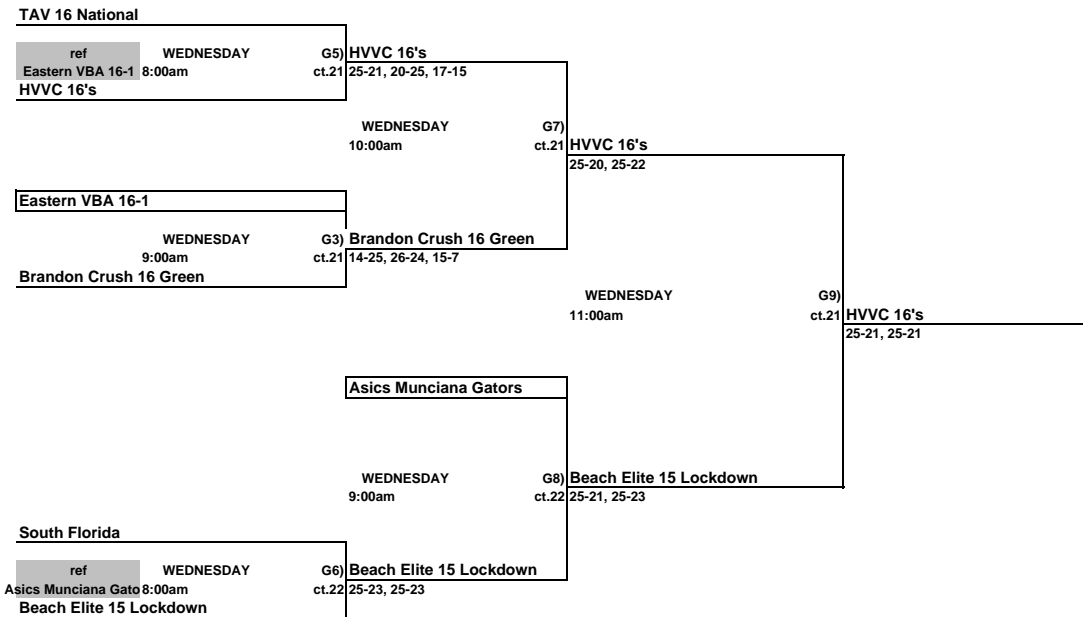

16 & Under Club Championship Division
Disney's Wide World Of Sports

THIS BOX MEANS YOU REFEREE THE MATCH PRIOR TO YOUR MATCH ON YOUR COURT.
LOSER STAY AND REFEREE THE NEXT MATCH ON THEIR COURT.

16 & Under Club Classic Division
ORANGE COUNTY CONVENTION CENTER

THIS BOX MEANS YOU REFEREE THE MATCH PRIOR TO YOUR MATCH ON YOUR COURT.
LOSER STAY AND REFEREE THE NEXT MATCH ON THEIR COURT.

16 & Under Club Consolation Division
ORANGE COUNTY CONVENTION CENTER

THIS BOX MEANS YOU REFEREE THE MATCH PRIOR TO YOUR MATCH ON YOUR COURT.
LOSER STAY AND REFEREE THE NEXT MATCH ON THEIR COURT.

16 & Under Club Red Division
ORANGE COUNTY CONVENTION CENTER

THIS BOX MEANS YOU REFEREE THE MATCH PRIOR TO YOUR MATCH ON YOUR COURT.
LOSER STAY AND REFEREE THE NEXT MATCH ON THEIR COURT.

16 & Under Club White Division
ORANGE COUNTY CONVENTION CENTER

**16 & Under Club Yellow Division
ORANGE COUNTY CONVENTION CENTER**

THIS BOX MEANS YOU REFEREE THE MATCH PRIOR TO YOUR MATCH ON YOUR COURT.
LOSER STAY AND REFEREE THE NEXT MATCH ON THEIR COURT.

**16 & Under Club Green Division
ORANGE COUNTY CONVENTION CENTER**