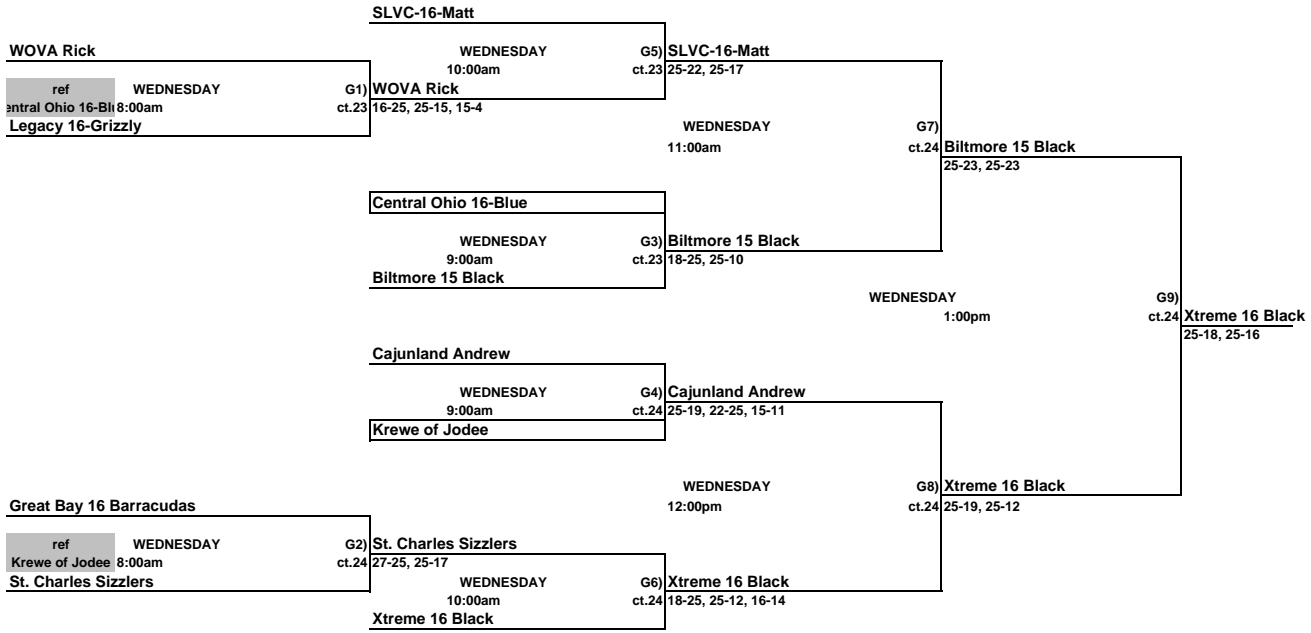

16 & Under Club Championship Division
Disney's Wide World Of Sports

THIS BOX MEANS YOU REFEREE THE MATCH PRIOR TO YOUR MATCH ON YOUR COURT.
LOSER STAY AND REFEREE THE NEXT MATCH ON THEIR COURT.

16 & Under Club Classic Division
ORANGE COUNTY CONVENTION CENTER

THIS BOX MEANS YOU REFEREE THE MATCH PRIOR TO YOUR MATCH ON YOUR COURT.
LOSER STAY AND REFEREE THE NEXT MATCH ON THEIR COURT.

16 & Under Club Consolation Division
ORANGE COUNTY CONVENTION CENTER

THIS BOX MEANS YOU REFEREE THE MATCH PRIOR TO YOUR MATCH ON YOUR COURT.
LOSER STAY AND REFEREE THE NEXT MATCH ON THEIR COURT.

16 & Under Club Red Division
ORANGE COUNTY CONVENTION CENTER

THIS BOX MEANS YOU REFEREE THE MATCH PRIOR TO YOUR MATCH ON YOUR COURT.
LOSER STAY AND REFEREE THE NEXT MATCH ON THEIR COURT.

16 & Under Club White Division
ORANGE COUNTY CONVENTION CENTER

THIS BOX MEANS YOU REFEREE THE MATCH PRIOR TO YOUR MATCH ON YOUR COURT.
LOSER STAY AND REFEREE THE NEXT MATCH ON THEIR COURT.

16 & Under Club Blue Division
ORANGE COUNTY CONVENTION CENTER

THIS BOX MEANS YOU REFEREE THE MATCH PRIOR TO YOUR MATCH ON YOUR COURT.
LOSER STAY AND REFEREE THE NEXT MATCH ON THEIR COURT.