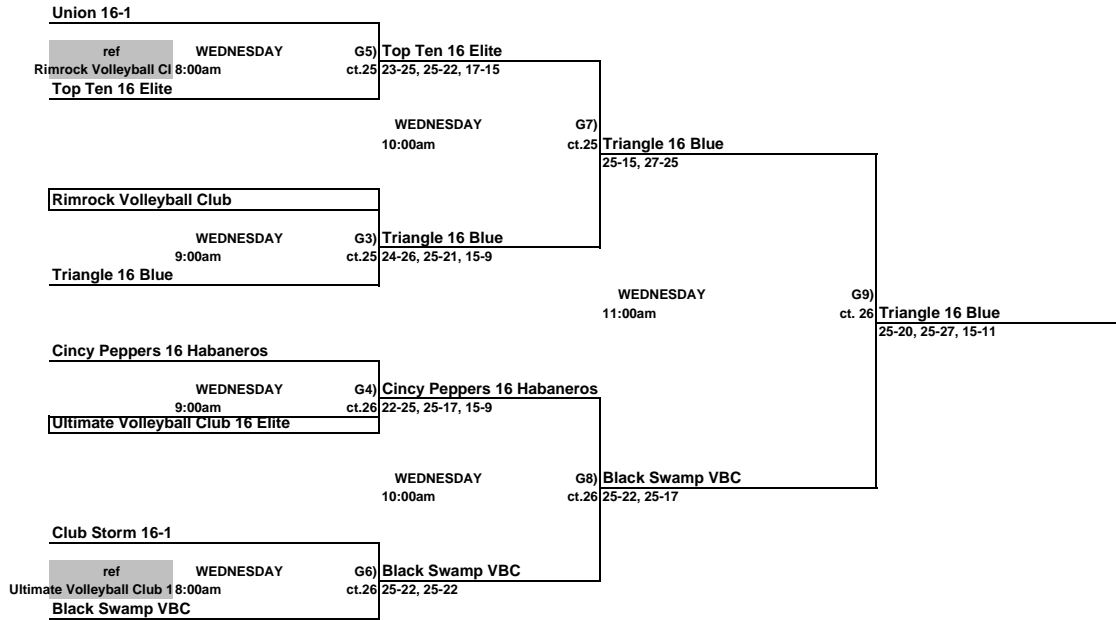

THIS BOX MEANS YOU REFEREE THE MATCH PRIOR TO YOUR MATCH ON YOUR COURT.
LOSER STAY AND REFEREE THE NEXT MATCH ON THEIR COURT.

16 & Under Club Consolation Division
ORANGE COUNTY CONVENTION CENTER

THIS BOX MEANS YOU REFEREE THE MATCH PRIOR TO YOUR MATCH ON YOUR COURT.
LOSER STAY AND REFEREE THE NEXT MATCH ON THEIR COURT.

16 & Under Club Red Division
ORANGE COUNTY CONVENTION CENTER

THIS BOX MEANS YOU REFEREE THE MATCH PRIOR TO YOUR MATCH ON YOUR COURT.
LOSER STAY AND REFEREE THE NEXT MATCH ON THEIR COURT.

16 & Under Club White Division
ORANGE COUNTY CONVENTION CENTER

THIS BOX MEANS YOU REFEREE THE MATCH PRIOR TO YOUR MATCH ON YOUR COURT.
LOSER STAY AND REFEREE THE NEXT MATCH ON THEIR COURT.

16 & Under Club Blue Division
ORANGE COUNTY CONVENTION CENTER

THIS BOX MEANS YOU REFEREE THE MATCH PRIOR TO YOUR MATCH ON YOUR COURT.
LOSER STAY AND REFEREE THE NEXT MATCH ON THEIR COURT.

**16 & Under Club Yellow Division
ORANGE COUNTY CONVENTION CENTER**

THIS BOX MEANS YOU REFEREE THE MATCH PRIOR TO YOUR MATCH ON YOUR COURT.
LOSER STAY AND REFEREE THE NEXT MATCH ON THEIR COURT.

**16 & Under Club Green Division
ORANGE COUNTY CONVENTION CENTER**