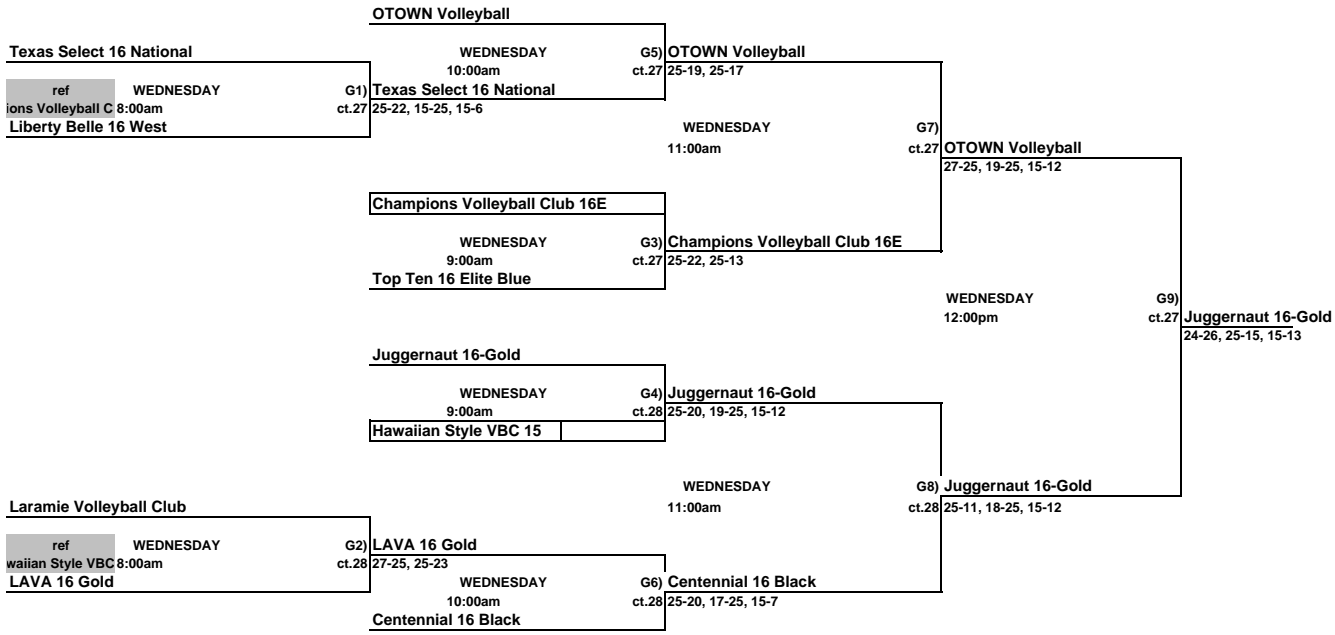

THIS BOX MEANS YOU REFEREE THE MATCH PRIOR TO YOUR MATCH ON YOUR COURT.
LOSER STAY AND REFEREE THE NEXT MATCH ON THEIR COURT.

16 & Under Club Consolation Division
ORANGE COUNTY CONVENTION CENTER

THIS BOX MEANS YOU REFEREE THE MATCH PRIOR TO YOUR MATCH ON YOUR COURT.
LOSER STAY AND REFEREE THE NEXT MATCH ON THEIR COURT.

16 & Under Club Red Division
ORANGE COUNTY CONVENTION CENTER

THIS BOX MEANS YOU REFEREE THE MATCH PRIOR TO YOUR MATCH ON YOUR COURT.
LOSER STAY AND REFEREE THE NEXT MATCH ON THEIR COURT.

16 & Under Club White Division
ORANGE COUNTY CONVENTION CENTER

THIS BOX MEANS YOU REFEREE THE MATCH PRIOR TO YOUR MATCH ON YOUR COURT.
LOSER STAY AND REFEREE THE NEXT MATCH ON THEIR COURT.

16 & Under Club Blue Division
ORANGE COUNTY CONVENTION CENTER

THIS BOX MEANS YOU REFEREE THE MATCH PRIOR TO YOUR MATCH ON YOUR COURT.
LOSER STAY AND REFEREE THE NEXT MATCH ON THEIR COURT.

**16 & Under Club Yellow Division
ORANGE COUNTY CONVENTION CENTER**

THIS BOX MEANS YOU REFEREE THE MATCH PRIOR TO YOUR MATCH ON YOUR COURT.
LOSER STAY AND REFEREE THE NEXT MATCH ON THEIR COURT.

**16 & Under Club Green Division
ORANGE COUNTY CONVENTION CENTER**