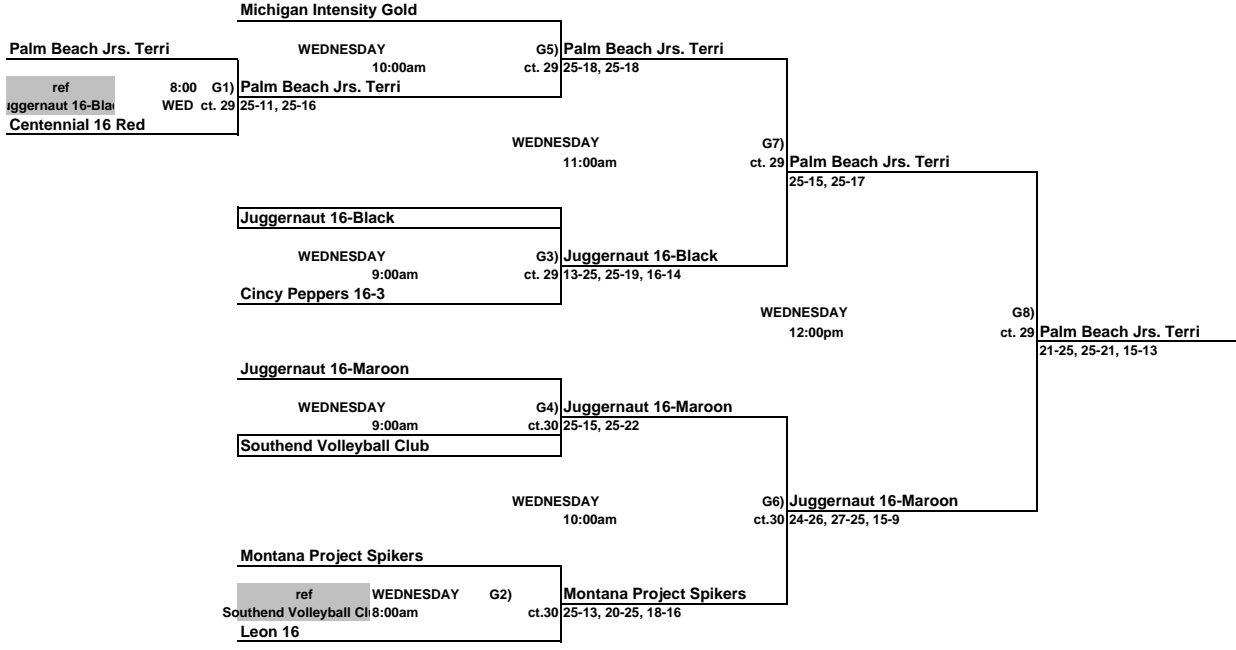

16 & Under Club Red Division
ORANGE COUNTY CONVENTION CENTER

THIS BOX MEANS YOU REFEREE THE MATCH PRIOR TO YOUR MATCH ON YOUR COURT.
LOSER STAY AND REFEREE THE NEXT MATCH ON THEIR COURT.

16 & Under Club White Division
ORANGE COUNTY CONVENTION CENTER

THIS BOX MEANS YOU REFEREE THE MATCH PRIOR TO YOUR MATCH ON YOUR COURT.
LOSER STAY AND REFEREE THE NEXT MATCH ON THEIR COURT.

16 & Under Club Blue Division
ORANGE COUNTY CONVENTION CENTER

THIS BOX MEANS YOU REFEREE THE MATCH PRIOR TO YOUR MATCH ON YOUR COURT.
LOSER STAY AND REFEREE THE NEXT MATCH ON THEIR COURT.

**16 & Under Club Yellow Division
ORANGE COUNTY CONVENTION CENTER**

THIS BOX MEANS YOU REFEREE THE MATCH PRIOR TO YOUR MATCH ON YOUR COURT.
LOSER STAY AND REFEREE THE NEXT MATCH ON THEIR COURT.

**16 & Under Club Green Division
ORANGE COUNTY CONVENTION CENTER**

THIS BOX MEANS YOU REFEREE THE MATCH PRIOR TO YOUR MATCH ON YOUR COURT.
LOSER STAY AND REFEREE THE NEXT MATCH ON THEIR COURT.