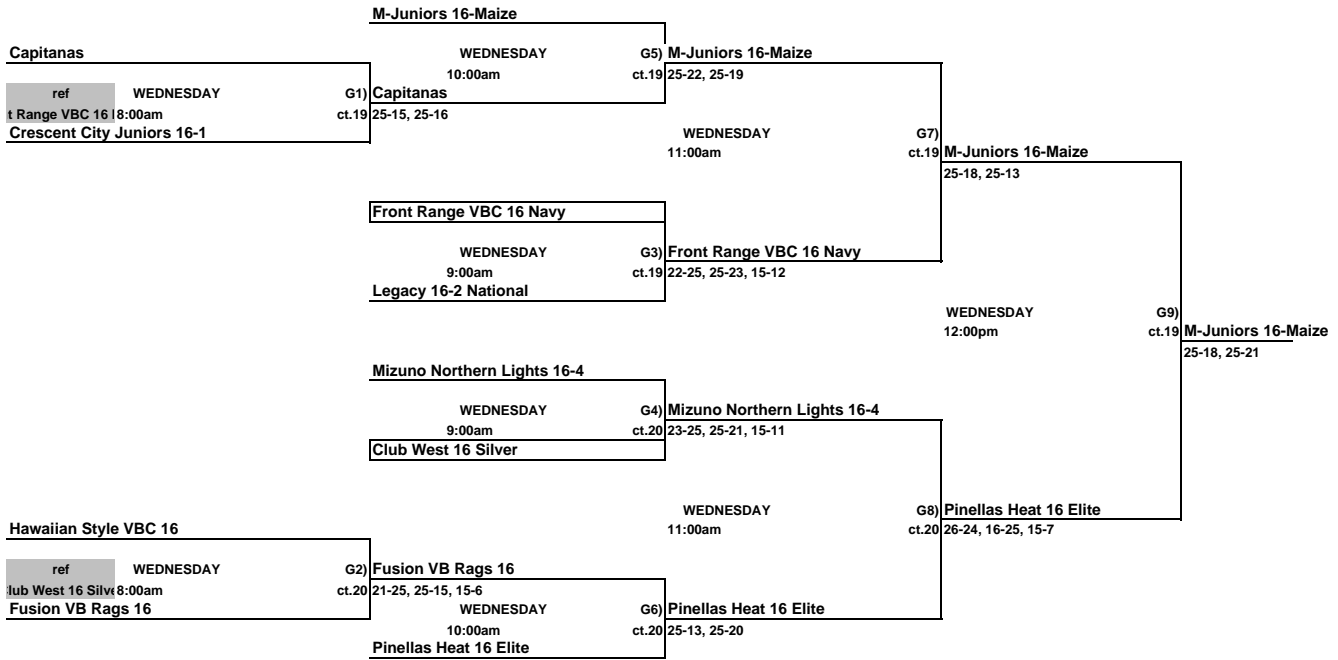

16 & Under Club Championship Division
Disney's Wide World Of Sports

THIS BOX MEANS YOU REFEREE THE MATCH PRIOR TO YOUR MATCH ON YOUR COURT.
LOSER STAY AND REFEREE THE NEXT MATCH ON THEIR COURT.

16 & Under Club Classic Division
ORANGE COUNTY CONVENTION CENTER

THIS BOX MEANS YOU REFEREE THE MATCH PRIOR TO YOUR MATCH ON YOUR COURT.
LOSER STAY AND REFEREE THE NEXT MATCH ON THEIR COURT.

16 & Under Club Consolation Division
ORANGE COUNTY CONVENTION CENTER

THIS BOX MEANS YOU REFEREE THE MATCH PRIOR TO YOUR MATCH ON YOUR COURT.
LOSER STAY AND REFEREE THE NEXT MATCH ON THEIR COURT.

16 & Under Club Red Division
ORANGE COUNTY CONVENTION CENTER

THIS BOX MEANS YOU REFEREE THE MATCH PRIOR TO YOUR MATCH ON YOUR COURT.
LOSER STAY AND REFEREE THE NEXT MATCH ON THEIR COURT.

16 & Under Club White Division
ORANGE COUNTY CONVENTION CENTER

THIS BOX MEANS YOU REFEREE THE MATCH PRIOR TO YOUR MATCH ON YOUR COURT.
LOSER STAY AND REFEREE THE NEXT MATCH ON THEIR COURT.

16 & Under Club Blue Division
ORANGE COUNTY CONVENTION CENTER

THIS BOX MEANS YOU REFEREE THE MATCH PRIOR TO YOUR MATCH ON YOUR COURT.
LOSER STAY AND REFEREE THE NEXT MATCH ON THEIR COURT.