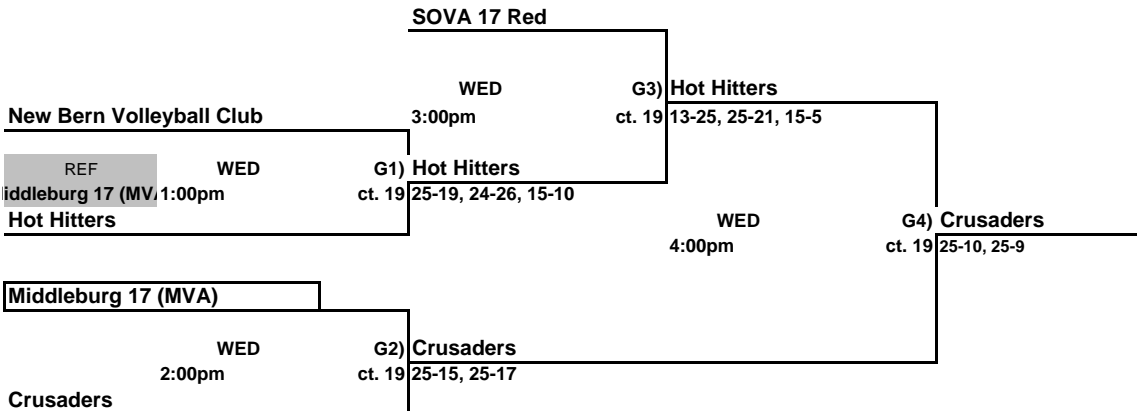

THIS BOX MEANS YOU REFEREE THE MATCH PRIOR TO YOUR MATCH ON YOUR COURT
 LOSER STAY AND REFEREE THE NEXT MATCH ON THEIR COURT.

Girls 17 Open Red Bracket
ORANGE COUNTY CONVENTION CENTER

Sky High 17 Black

THIS BOX MEANS YOU REFEREE THE MATCH PRIOR TO YOUR MATCH ON YOUR COURT
 LOSER STAY AND REFEREE THE NEXT MATCH ON THEIR COURT.

Girls 17 Open White Bracket
ORANGE COUNTY CONVENTION CENTER

Skyline 17 National

THIS BOX MEANS YOU REFEREE THE MATCH PRIOR TO YOUR MATCH ON YOUR COURT
 LOSER STAY AND REFEREE THE NEXT MATCH ON THEIR COURT.

Girls 17 Open Blue Bracket
ORANGE COUNTY CONVENTION CENTER

Treasure Coast 17 Blue

THIS BOX MEANS YOU REFEREE THE MATCH PRIOR TO YOUR MATCH ON YOUR COURT
LOSER STAY AND REFEREE THE NEXT MATCH ON THEIR COURT.

Girls 17 Open Yellow Bracket
ORANGE COUNTY CONVENTION CENTER

THIS BOX MEANS YOU REFEREE THE MATCH PRIOR TO YOUR MATCH ON YOUR COURT
LOSER STAY AND REFEREE THE NEXT MATCH ON THEIR COURT.