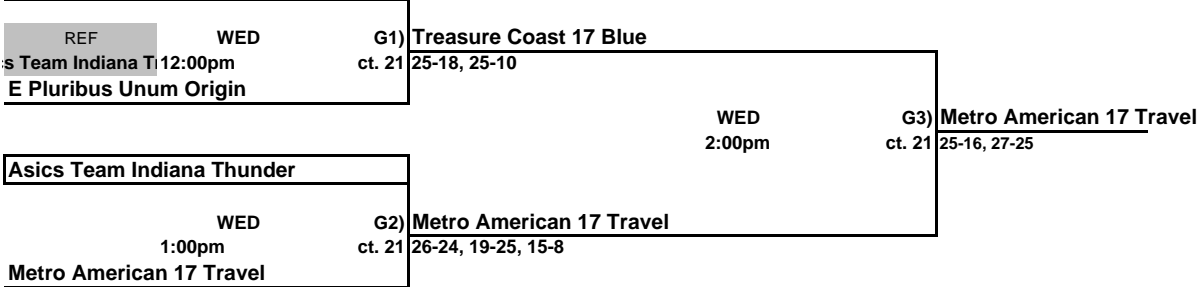

Girls 17 Open White Bracket
ORANGE COUNTY CONVENTION CENTER

Skyline 17 National

THIS BOX MEANS YOU REFEREE THE MATCH PRIOR TO YOUR MATCH ON YOUR COURT
 LOSER STAY AND REFEREE THE NEXT MATCH ON THEIR COURT.

Girls 17 Open Blue Bracket
ORANGE COUNTY CONVENTION CENTER

Treasure Coast 17 Blue

THIS BOX MEANS YOU REFEREE THE MATCH PRIOR TO YOUR MATCH ON YOUR COURT
LOSER STAY AND REFEREE THE NEXT MATCH ON THEIR COURT.