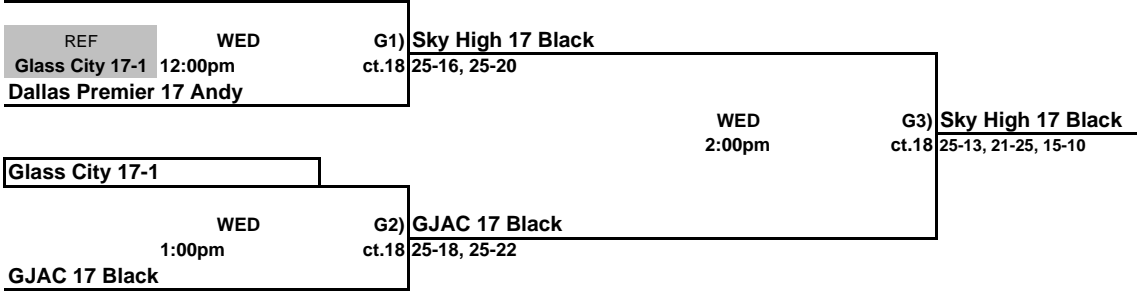

WED
10:00am

G5) MAVA 17-Elite
ct. 1 27-25,22-25,15-13

WED

3:30pm

G7) Asics KIVA 17 Red
ct.10 CHAMPIONS
25-22,25-20

WED
10:00am

G6) Asics KIVA 17 Red
ct. 2 25-16,25-19

 THIS BOX MEANS YOU REFEREE THE MATCH PRIOR TO YOUR MATCH ON YOUR COURT
LOSER STAY AND REFEREE THE NEXT MATCH ON THEIR COURT.

Girls 17 Open Classic Bracket
ORANGE COUNTY CONVENTION CENTER

THIS BOX MEANS YOU REFEREE THE MATCH PRIOR TO YOUR MATCH ON YOUR COURT
 LOSER STAY AND REFEREE THE NEXT MATCH ON THEIR COURT.

Girls 17 Open Open Consolation Bracket
Disney's Wide World of Sports

THIS BOX MEANS YOU REFEREE THE MATCH PRIOR TO YOUR MATCH ON YOUR COURT
 LOSER STAY AND REFEREE THE NEXT MATCH ON THEIR COURT.

Girls 17 Open Red Bracket
ORANGE COUNTY CONVENTION CENTER

Sky High 17 Black

THIS BOX MEANS YOU REFEREE THE MATCH PRIOR TO YOUR MATCH ON YOUR COURT
 LOSER STAY AND REFEREE THE NEXT MATCH ON THEIR COURT.

Girls 17 Open White Bracket
ORANGE COUNTY CONVENTION CENTER

Skyline 17 National

THIS BOX MEANS YOU REFEREE THE MATCH PRIOR TO YOUR MATCH ON YOUR COURT
 LOSER STAY AND REFEREE THE NEXT MATCH ON THEIR COURT.