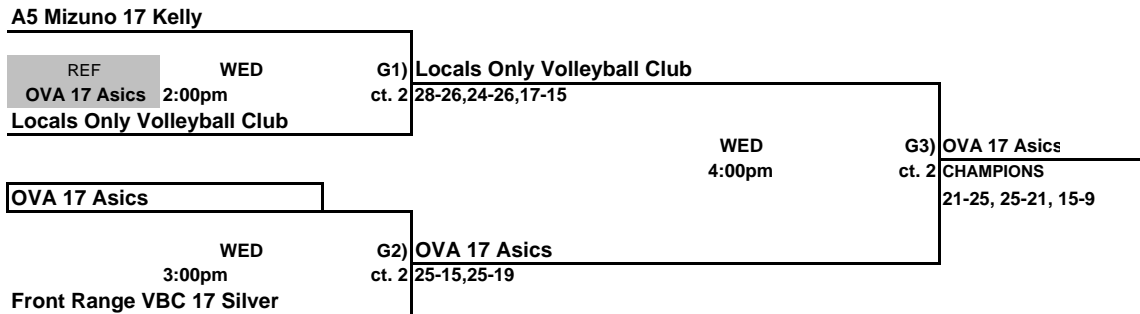

Girls 17 Open Championship Bracket

Disney's Wide World of Sports

MAVA 17-Elite

ref	WED				
uno SPVB 17 Mizu	8:00am		G1)	MAVA 17-Elite	
A.C.E. 17 Black		ct. 1		25-23,25-15	

Mizuno SPVB 17 Mizuno

	WED				
	9:00am		G3)	Mizuno SPVB 17 Mizuno	
Mizuno Northern Lights 17-1		ct. 1		25-23,25-21	

WED
10:00am

G5) MAVA 17-Elite
ct. 1 27-25,22-25,15-13

WED

3:30pm

G7) Asics KIVA 17 Red
ct.10 CHAMPIONS
25-22,25-20

WED
10:00am

G6) Asics KIVA 17 Red
ct. 2 25-16,25-19

 THIS BOX MEANS YOU REFEREE THE MATCH PRIOR TO YOUR MATCH ON YOUR COURT
LOSER STAY AND REFEREE THE NEXT MATCH ON THEIR COURT.

Girls 17 Open Classic Bracket
ORANGE COUNTY CONVENTION CENTER

THIS BOX MEANS YOU REFEREE THE MATCH PRIOR TO YOUR MATCH ON YOUR COURT
 LOSER STAY AND REFEREE THE NEXT MATCH ON THEIR COURT.

Girls 17 Open Open Consolation Bracket
Disney's Wide World of Sports

THIS BOX MEANS YOU REFEREE THE MATCH PRIOR TO YOUR MATCH ON YOUR COURT
 LOSER STAY AND REFEREE THE NEXT MATCH ON THEIR COURT.

Girls 17 Open Red Bracket
ORANGE COUNTY CONVENTION CENTER

Sky High 17 Black

THIS BOX MEANS YOU REFEREE THE MATCH PRIOR TO YOUR MATCH ON YOUR COURT
 LOSER STAY AND REFEREE THE NEXT MATCH ON THEIR COURT.