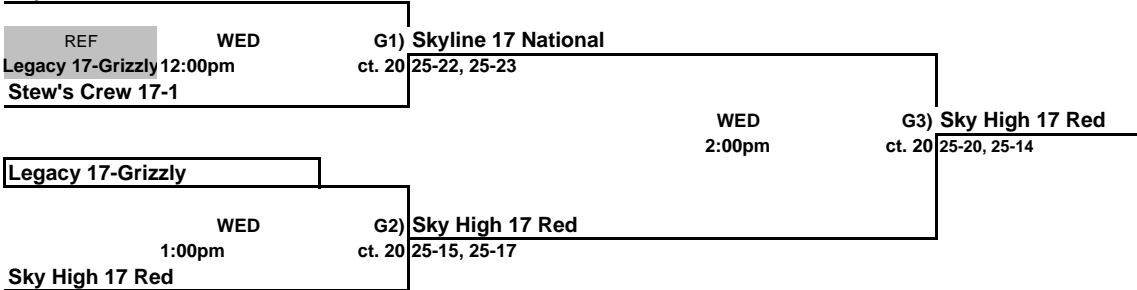

Girls 17 Open Classic Bracket
ORANGE COUNTY CONVENTION CENTER

THIS BOX MEANS YOU REFEREE THE MATCH PRIOR TO YOUR MATCH ON YOUR COURT
 LOSER STAY AND REFEREE THE NEXT MATCH ON THEIR COURT.

Girls 17 Open Open Consolation Bracket
Disney's Wide World of Sports

THIS BOX MEANS YOU REFEREE THE MATCH PRIOR TO YOUR MATCH ON YOUR COURT
 LOSER STAY AND REFEREE THE NEXT MATCH ON THEIR COURT.

Girls 17 Open Red Bracket
ORANGE COUNTY CONVENTION CENTER

Sky High 17 Black

THIS BOX MEANS YOU REFEREE THE MATCH PRIOR TO YOUR MATCH ON YOUR COURT
 LOSER STAY AND REFEREE THE NEXT MATCH ON THEIR COURT.

Girls 17 Open White Bracket
ORANGE COUNTY CONVENTION CENTER

Skyline 17 National

THIS BOX MEANS YOU REFEREE THE MATCH PRIOR TO YOUR MATCH ON YOUR COURT
 LOSER STAY AND REFEREE THE NEXT MATCH ON THEIR COURT.

Girls 17 Open Blue Bracket
ORANGE COUNTY CONVENTION CENTER

Treasure Coast 17 Blue

THIS BOX MEANS YOU REFEREE THE MATCH PRIOR TO YOUR MATCH ON YOUR COURT
LOSER STAY AND REFEREE THE NEXT MATCH ON THEIR COURT.