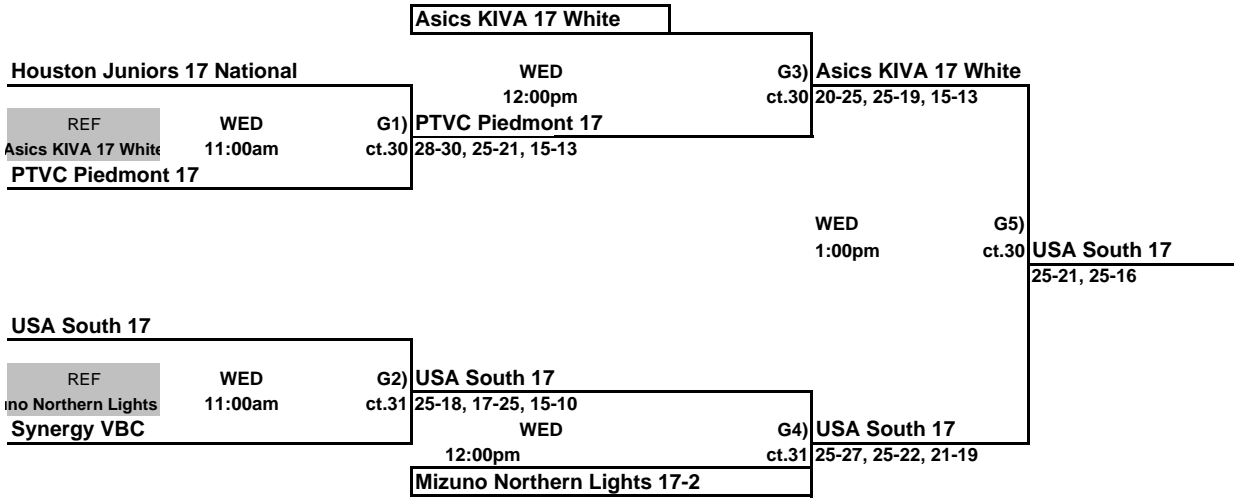

WED
10:00am

G5) MAVA 17-Elite
ct. 1 27-25,22-25,15-13

WED

3:30pm

G7) Asics KIVA 17 Red
ct.10 CHAMPIONS
25-22,25-20

WED
10:00am

G6) Asics KIVA 17 Red
ct. 2 25-16,25-19

 THIS BOX MEANS YOU REFEREE THE MATCH PRIOR TO YOUR MATCH ON YOUR COURT
LOSER STAY AND REFEREE THE NEXT MATCH ON THEIR COURT.

Girls 17 Open Classic Bracket
ORANGE COUNTY CONVENTION CENTER

THIS BOX MEANS YOU REFEREE THE MATCH PRIOR TO YOUR MATCH ON YOUR COURT
 LOSER STAY AND REFEREE THE NEXT MATCH ON THEIR COURT.

Girls 17 Open Open Consolation Bracket
Disney's Wide World of Sports

THIS BOX MEANS YOU REFEREE THE MATCH PRIOR TO YOUR MATCH ON YOUR COURT
 LOSER STAY AND REFEREE THE NEXT MATCH ON THEIR COURT.

Girls 17 Open Red Bracket
ORANGE COUNTY CONVENTION CENTER

Sky High 17 Black

THIS BOX MEANS YOU REFEREE THE MATCH PRIOR TO YOUR MATCH ON YOUR COURT
 LOSER STAY AND REFEREE THE NEXT MATCH ON THEIR COURT.

Girls 17 Open White Bracket
ORANGE COUNTY CONVENTION CENTER

Skyline 17 National

THIS BOX MEANS YOU REFEREE THE MATCH PRIOR TO YOUR MATCH ON YOUR COURT
 LOSER STAY AND REFEREE THE NEXT MATCH ON THEIR COURT.