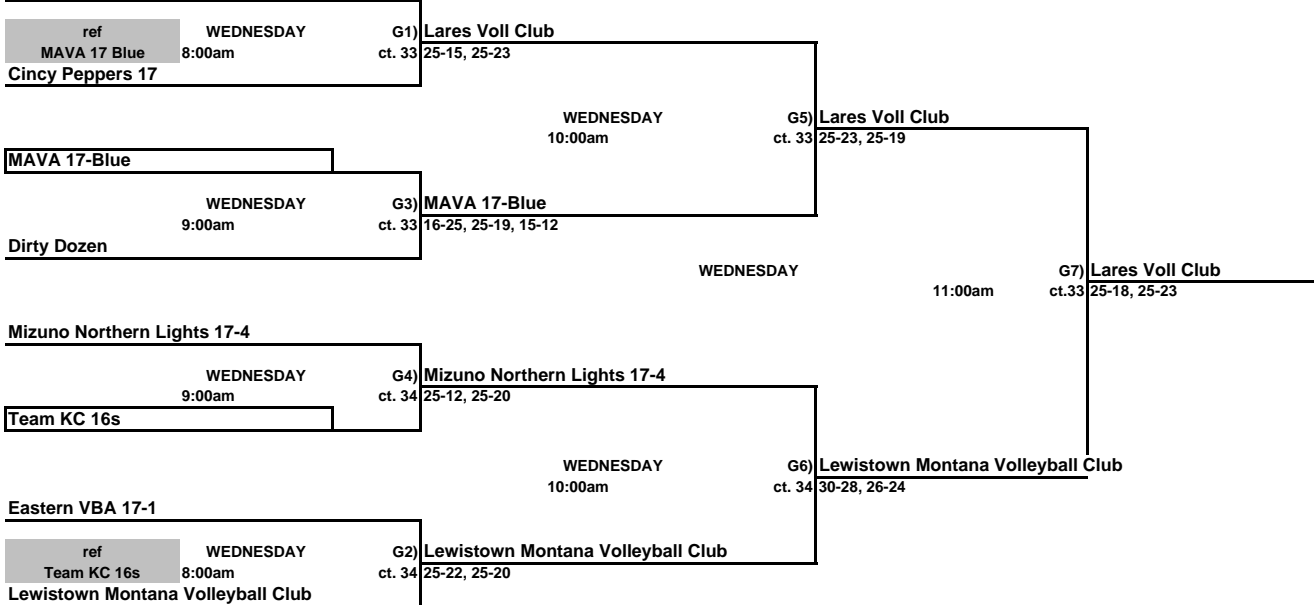

Girls 17 Under Club Red Bracket
ORANGE COUNTY CONVENTION CENTER

Willowbrook 17 Plex

THIS BOX MEANS YOU REFEREE THE MATCH PRIOR TO YOUR MATCH ON YOUR COURT.
LOSER STAY AND REFEREE THE NEXT MATCH ON THEIR COURT.

Girls 17 Under Club White Bracket
ORANGE COUNTY CONVENTION CENTER

SMV 17-1

THIS BOX MEANS YOU REFEREE THE MATCH PRIOR TO YOUR MATCH ON YOUR COURT.
LOSER STAY AND REFEREE THE NEXT MATCH ON THEIR COURT.

Girls 17 Under Club Blue Bracket
ORANGE COUNTY CONVENTION CENTER

Lares Voll Club

THIS BOX MEANS YOU REFEREE THE MATCH PRIOR TO YOUR MATCH ON YOUR COURT.
LOSER STAY AND REFEREE THE NEXT MATCH ON THEIR COURT.

Girls 17 Under Club Yellow Bracket
ORANGE COUNTY CONVENTION CENTER

Premier Volleyball Club 17 Black

WEDNESDAY	G4)	Premier Volleyball Club 17 Black
9:00am	ct. 36	25-21, 25-19
Triangle 17 Blue		

Pequenas Indias de Mayaguez

ref	WEDNESDAY	G2)	Leon 17
Triangle	8:00am	ct. 36	25-20, 21-25, 15-11
Leon 17			