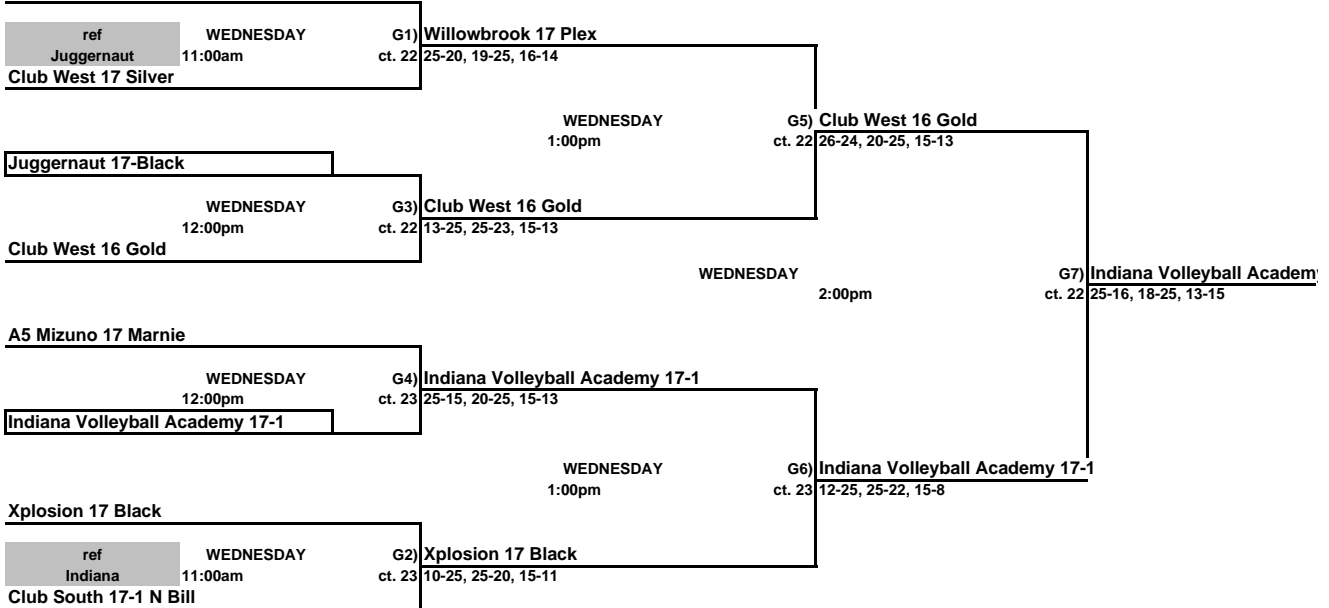

WEDNESDAY
2:00pm

G5) Central Ohio 17-Red
ct. 3 18-25,25-18,15-10

WEDNESDAY

3:00pm

G7) Central Ohio 17-Red
ct.3 CHAMPIONS
23-25, 26-24, 15-13

WEDNESDAY
2:00pm

G6) Union 17-1
ct. 7 25-15,25-23

THIS BOX MEANS YOU REFEREE THE MATCH PRIOR TO YOUR MATCH ON YOUR COURT.
LOSER STAY AND REFEREE THE NEXT MATCH ON THEIR COURT.

Girls 17 Under Club Consolation Bracket
Disney's Wide World of Sports

Bellevue East Juniors

THIS BOX MEANS YOU REFEREE THE MATCH PRIOR TO YOUR MATCH ON YOUR COURT.
LOSER STAY AND REFEREE THE NEXT MATCH ON THEIR COURT.

Girls 17 Under Club Red Bracket
ORANGE COUNTY CONVENTION CENTER

Willowbrook 17 Plex

THIS BOX MEANS YOU REFEREE THE MATCH PRIOR TO YOUR MATCH ON YOUR COURT.
LOSER STAY AND REFEREE THE NEXT MATCH ON THEIR COURT.

Girls 17 Under Club White Bracket
ORANGE COUNTY CONVENTION CENTER

SMV 17-1

THIS BOX MEANS YOU REFEREE THE MATCH PRIOR TO YOUR MATCH ON YOUR COURT.
LOSER STAY AND REFEREE THE NEXT MATCH ON THEIR COURT.

Girls 17 Under Club Blue Bracket
ORANGE COUNTY CONVENTION CENTER