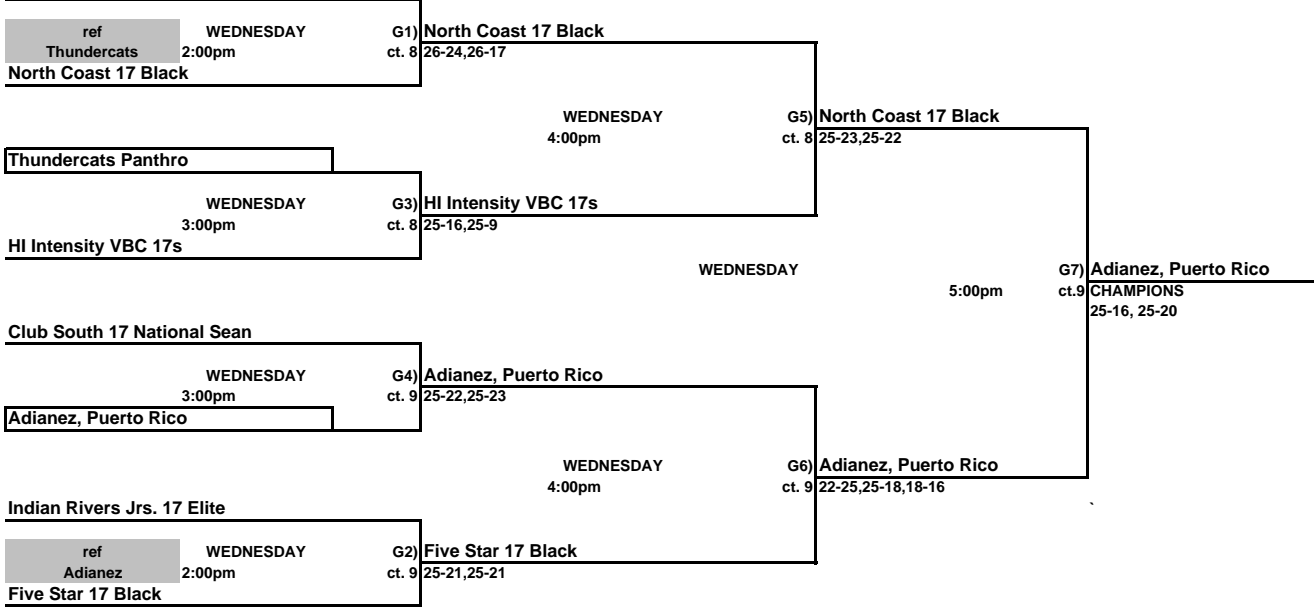

WEDNESDAY G3) Texas Select 17 National
1:00pm ct. 3 14-25,25-12,15-11
Omaha Wave 17 Tsunami

Union 17-1

WEDNESDAY G4) Union 17-1
1:00pm ct. 7 23-25,25-22,15-12
Indy Juniors 17 Kimei

Willowbrook 17 Molten

ref WEDNESDAY G2) Willowbrook 17 Molten
Indy Jrs 17 Kimei 12:00pm ct. 7 18-25,25-22,15-12
Triangle 17 Black

WEDNESDAY
2:00pm

G5) Central Ohio 17-Red
ct. 3 18-25,25-18,15-10

WEDNESDAY

3:00pm

G7) Central Ohio 17-Red
ct.3 CHAMPIONS
23-25, 26-24, 15-13

WEDNESDAY
2:00pm

G6) Union 17-1
ct. 7 25-15,25-23

THIS BOX MEANS YOU REFEREE THE MATCH PRIOR TO YOUR MATCH ON YOUR COURT.
LOSER STAY AND REFEREE THE NEXT MATCH ON THEIR COURT.

Girls 17 Under Club Consolation Bracket
Disney's Wide World of Sports

Bellevue East Juniors

THIS BOX MEANS YOU REFEREE THE MATCH PRIOR TO YOUR MATCH ON YOUR COURT.
LOSER STAY AND REFEREE THE NEXT MATCH ON THEIR COURT.

Girls 17 Under Club Red Bracket
ORANGE COUNTY CONVENTION CENTER

Willowbrook 17 Plex

THIS BOX MEANS YOU REFEREE THE MATCH PRIOR TO YOUR MATCH ON YOUR COURT.
LOSER STAY AND REFEREE THE NEXT MATCH ON THEIR COURT.