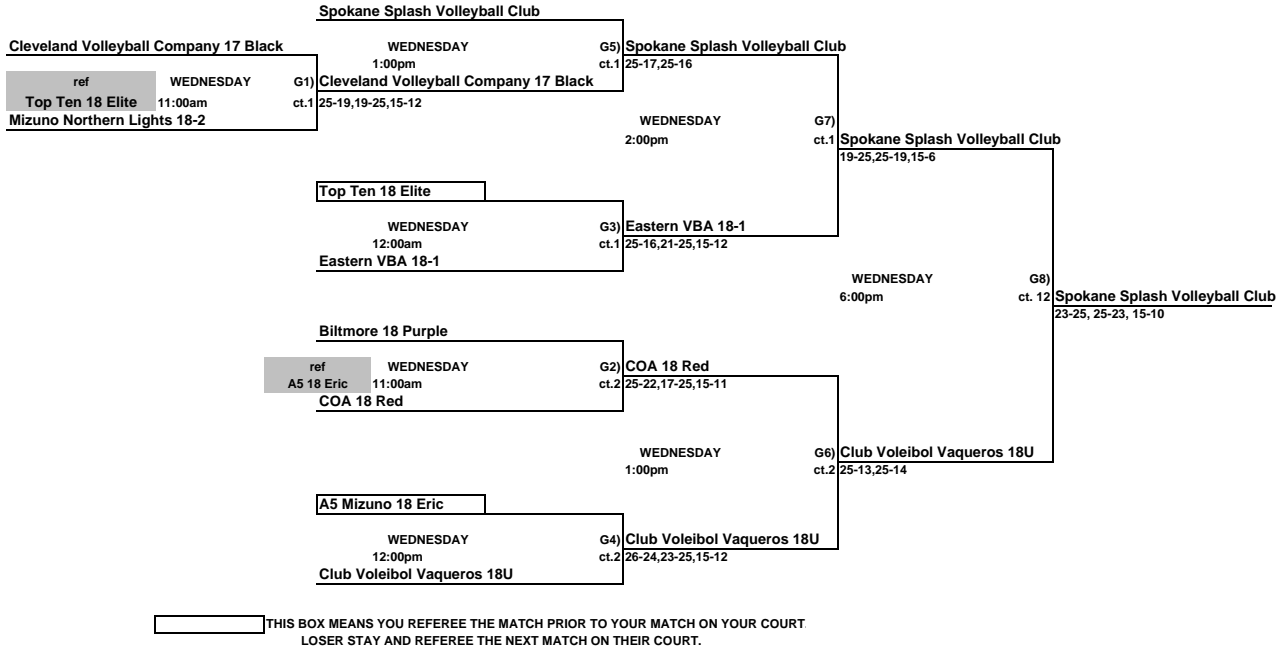

**Girls 18 & Under Club Championship Bracket**  
Disney's Wide World of Sports

**Girls 18 & Under Club Classic Bracket**  
ORANGE COUNTY CONVENTION CENTER

**Girls 18 & Under Club Consolation Bracket**  
ORANGE COUNTY CONVENTION CENTER

**WOVA Owen**

THIS BOX MEANS YOU REFEREE THE MATCH PRIOR TO YOUR MATCH ON YOUR COURT.  
LOSER STAY AND REFEREE THE NEXT MATCH ON THEIR COURT.

**Girls 18 & Under Club Red Bracket**  
ORANGE COUNTY CONVENTION CENTER

THIS BOX MEANS YOU REFEREE THE MATCH PRIOR TO YOUR MATCH ON YOUR COURT.  
LOSER STAY AND REFEREE THE NEXT MATCH ON THEIR COURT.

**Girls 18 & Under Club White Bracket**  
ORANGE COUNTY CONVENTION CENTER

THIS BOX MEANS YOU REFEREE THE MATCH PRIOR TO YOUR MATCH ON YOUR COURT.  
LOSER STAY AND REFEREE THE NEXT MATCH ON THEIR COURT.

**Girls 18 & Under Club Blue Bracket**  
ORANGE COUNTY CONVENTION CENTER

THIS BOX MEANS YOU REFEREE THE MATCH PRIOR TO YOUR MATCH ON YOUR COURT.  
LOSER STAY AND REFEREE THE NEXT MATCH ON THEIR COURT.