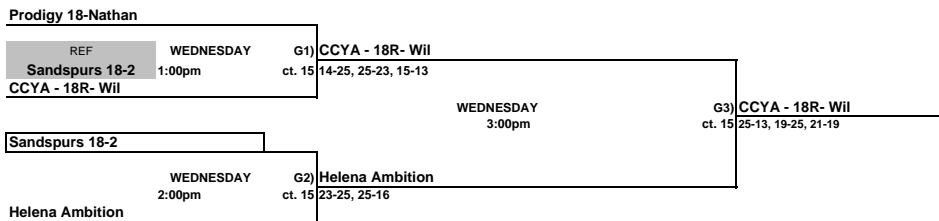

**Girls 18 & Under Club Championship Bracket**  
Disney's Wide World of Sports

**Girls 18 & Under Club Classic Bracket**  
ORANGE COUNTY CONVENTION CENTER

**Girls 18 & Under Club Consolation Bracket**  
ORANGE COUNTY CONVENTION CENTER

**WOVA Owen**

THIS BOX MEANS YOU REFEREE THE MATCH PRIOR TO YOUR MATCH ON YOUR COURT.  
LOSER STAY AND REFEREE THE NEXT MATCH ON THEIR COURT.

**Girls 18 & Under Club Red Bracket**  
ORANGE COUNTY CONVENTION CENTER

THIS BOX MEANS YOU REFEREE THE MATCH PRIOR TO YOUR MATCH ON YOUR COURT.  
LOSER STAY AND REFEREE THE NEXT MATCH ON THEIR COURT.

**Girls 18 & Under Club White Bracket**  
ORANGE COUNTY CONVENTION CENTER

THIS BOX MEANS YOU REFEREE THE MATCH PRIOR TO YOUR MATCH ON YOUR COURT.  
LOSER STAY AND REFEREE THE NEXT MATCH ON THEIR COURT.

**Girls 18 & Under Club Blue Bracket**  
ORANGE COUNTY CONVENTION CENTER

THIS BOX MEANS YOU REFEREE THE MATCH PRIOR TO YOUR MATCH ON YOUR COURT.  
LOSER STAY AND REFEREE THE NEXT MATCH ON THEIR COURT.