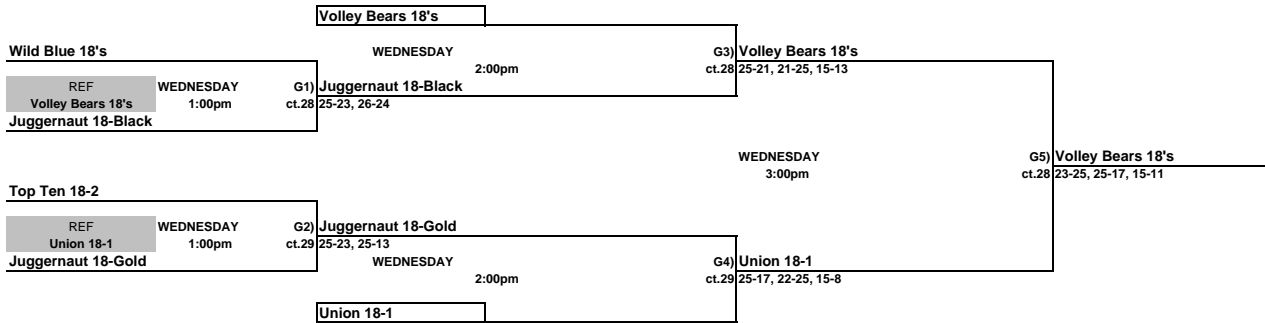

**Girls 18 & Under Club Championship Bracket**  
Disney's Wide World of Sports

**Girls 18 & Under Club Classic Bracket**  
ORANGE COUNTY CONVENTION CENTER

**Girls 18 & Under Club Consolation Bracket**  
ORANGE COUNTY CONVENTION CENTER

**WOVA Owen**

THIS BOX MEANS YOU REFEREE THE MATCH PRIOR TO YOUR MATCH ON YOUR COURT.  
LOSER STAY AND REFEREE THE NEXT MATCH ON THEIR COURT.

**Girls 18 & Under Club Red Bracket**  
ORANGE COUNTY CONVENTION CENTER

THIS BOX MEANS YOU REFEREE THE MATCH PRIOR TO YOUR MATCH ON YOUR COURT.  
LOSER STAY AND REFEREE THE NEXT MATCH ON THEIR COURT.

**Girls 18 & Under Club White Bracket**  
ORANGE COUNTY CONVENTION CENTER

THIS BOX MEANS YOU REFEREE THE MATCH PRIOR TO YOUR MATCH ON YOUR COURT.  
LOSER STAY AND REFEREE THE NEXT MATCH ON THEIR COURT.

**Girls 18 & Under Club Blue Bracket**  
ORANGE COUNTY CONVENTION CENTER

THIS BOX MEANS YOU REFEREE THE MATCH PRIOR TO YOUR MATCH ON YOUR COURT.  
LOSER STAY AND REFEREE THE NEXT MATCH ON THEIR COURT.