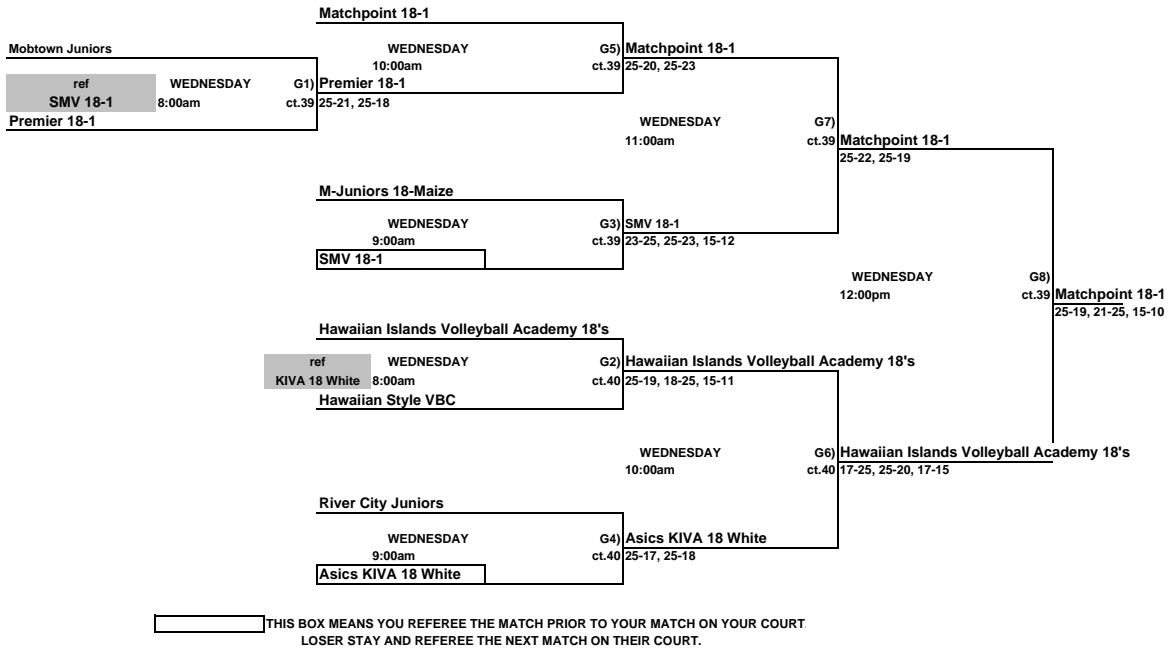

**Girls 18 & Under Club Championship Bracket**  
Disney's Wide World of Sports

**Girls 18 & Under Club Classic Bracket**  
ORANGE COUNTY CONVENTION CENTER

**Girls 18 & Under Club Consolation Bracket**  
ORANGE COUNTY CONVENTION CENTER

**WOVA Owen**

THIS BOX MEANS YOU REFEREE THE MATCH PRIOR TO YOUR MATCH ON YOUR COURT.  
LOSER STAY AND REFEREE THE NEXT MATCH ON THEIR COURT.

**Girls 18 & Under Club Red Bracket**  
ORANGE COUNTY CONVENTION CENTER

THIS BOX MEANS YOU REFEREE THE MATCH PRIOR TO YOUR MATCH ON YOUR COURT.  
LOSER STAY AND REFEREE THE NEXT MATCH ON THEIR COURT.

**Girls 18 & Under Club White Bracket**  
ORANGE COUNTY CONVENTION CENTER

THIS BOX MEANS YOU REFEREE THE MATCH PRIOR TO YOUR MATCH ON YOUR COURT.  
LOSER STAY AND REFEREE THE NEXT MATCH ON THEIR COURT.

**Girls 18 & Under Club Blue Bracket**  
ORANGE COUNTY CONVENTION CENTER

THIS BOX MEANS YOU REFEREE THE MATCH PRIOR TO YOUR MATCH ON YOUR COURT.  
LOSER STAY AND REFEREE THE NEXT MATCH ON THEIR COURT.