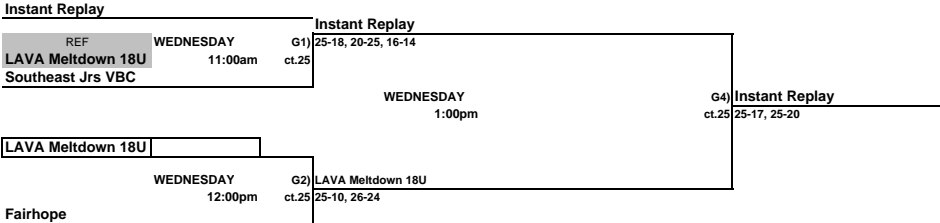

**WOVA Owen**

THIS BOX MEANS YOU REFEREE THE MATCH PRIOR TO YOUR MATCH ON YOUR COURT.  
LOSER STAY AND REFEREE THE NEXT MATCH ON THEIR COURT.

**Girls 18 & Under Club Red Bracket**  
ORANGE COUNTY CONVENTION CENTER

THIS BOX MEANS YOU REFEREE THE MATCH PRIOR TO YOUR MATCH ON YOUR COURT.  
LOSER STAY AND REFEREE THE NEXT MATCH ON THEIR COURT.

**Girls 18 & Under Club White Bracket**  
ORANGE COUNTY CONVENTION CENTER

THIS BOX MEANS YOU REFEREE THE MATCH PRIOR TO YOUR MATCH ON YOUR COURT.  
LOSER STAY AND REFEREE THE NEXT MATCH ON THEIR COURT.

**Girls 18 & Under Club Blue Bracket**  
ORANGE COUNTY CONVENTION CENTER

THIS BOX MEANS YOU REFEREE THE MATCH PRIOR TO YOUR MATCH ON YOUR COURT.  
LOSER STAY AND REFEREE THE NEXT MATCH ON THEIR COURT.

**Girls 18 & Under Club Yellow Bracket**  
ORANGE COUNTY CONVENTION CENTER

THIS BOX MEANS YOU REFEREE THE MATCH PRIOR TO YOUR MATCH ON YOUR COURT.  
LOSER STAY AND REFEREE THE NEXT MATCH ON THEIR COURT.