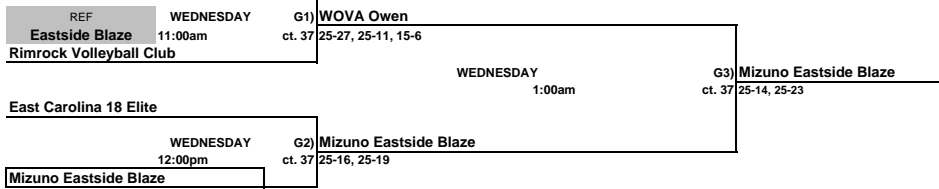

**Girls 18 & Under Club Championship Bracket**  
Disney's Wide World of Sports

**Girls 18 & Under Club Classic Bracket**  
ORANGE COUNTY CONVENTION CENTER

**Girls 18 & Under Club Consolation Bracket**  
ORANGE COUNTY CONVENTION CENTER

**WOVA Owen**

THIS BOX MEANS YOU REFEREE THE MATCH PRIOR TO YOUR MATCH ON YOUR COURT.  
LOSER STAY AND REFEREE THE NEXT MATCH ON THEIR COURT.

**Girls 18 & Under Club Red Bracket**  
ORANGE COUNTY CONVENTION CENTER

THIS BOX MEANS YOU REFEREE THE MATCH PRIOR TO YOUR MATCH ON YOUR COURT.  
LOSER STAY AND REFEREE THE NEXT MATCH ON THEIR COURT.

**Girls 18 & Under Club White Bracket**  
ORANGE COUNTY CONVENTION CENTER

THIS BOX MEANS YOU REFEREE THE MATCH PRIOR TO YOUR MATCH ON YOUR COURT.  
LOSER STAY AND REFEREE THE NEXT MATCH ON THEIR COURT.

**Girls 18 & Under Club Blue Bracket**  
ORANGE COUNTY CONVENTION CENTER

THIS BOX MEANS YOU REFEREE THE MATCH PRIOR TO YOUR MATCH ON YOUR COURT.  
LOSER STAY AND REFEREE THE NEXT MATCH ON THEIR COURT.