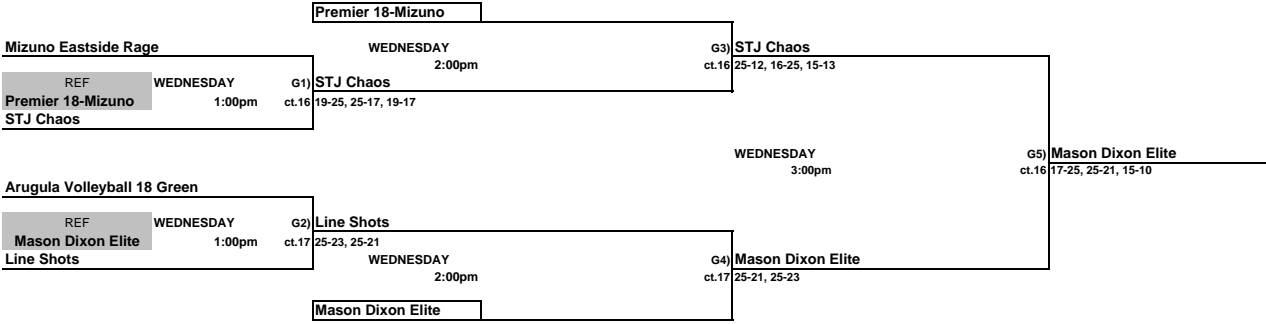

**Girls 18 & Under Club Championship Bracket**  
Disney's Wide World of Sports

**Girls 18 & Under Club Classic Bracket**  
ORANGE COUNTY CONVENTION CENTER

**Girls 18 & Under Club Consolation Bracket**  
ORANGE COUNTY CONVENTION CENTER

**WOVA Owen**

THIS BOX MEANS YOU REFEREE THE MATCH PRIOR TO YOUR MATCH ON YOUR COURT.  
LOSER STAY AND REFEREE THE NEXT MATCH ON THEIR COURT.

**Girls 18 & Under Club Red Bracket**  
ORANGE COUNTY CONVENTION CENTER

THIS BOX MEANS YOU REFEREE THE MATCH PRIOR TO YOUR MATCH ON YOUR COURT.  
LOSER STAY AND REFEREE THE NEXT MATCH ON THEIR COURT.

**Girls 18 & Under Club White Bracket**  
ORANGE COUNTY CONVENTION CENTER

THIS BOX MEANS YOU REFEREE THE MATCH PRIOR TO YOUR MATCH ON YOUR COURT.  
LOSER STAY AND REFEREE THE NEXT MATCH ON THEIR COURT.

**Girls 18 & Under Club Blue Bracket**  
ORANGE COUNTY CONVENTION CENTER

THIS BOX MEANS YOU REFEREE THE MATCH PRIOR TO YOUR MATCH ON YOUR COURT.  
LOSER STAY AND REFEREE THE NEXT MATCH ON THEIR COURT.