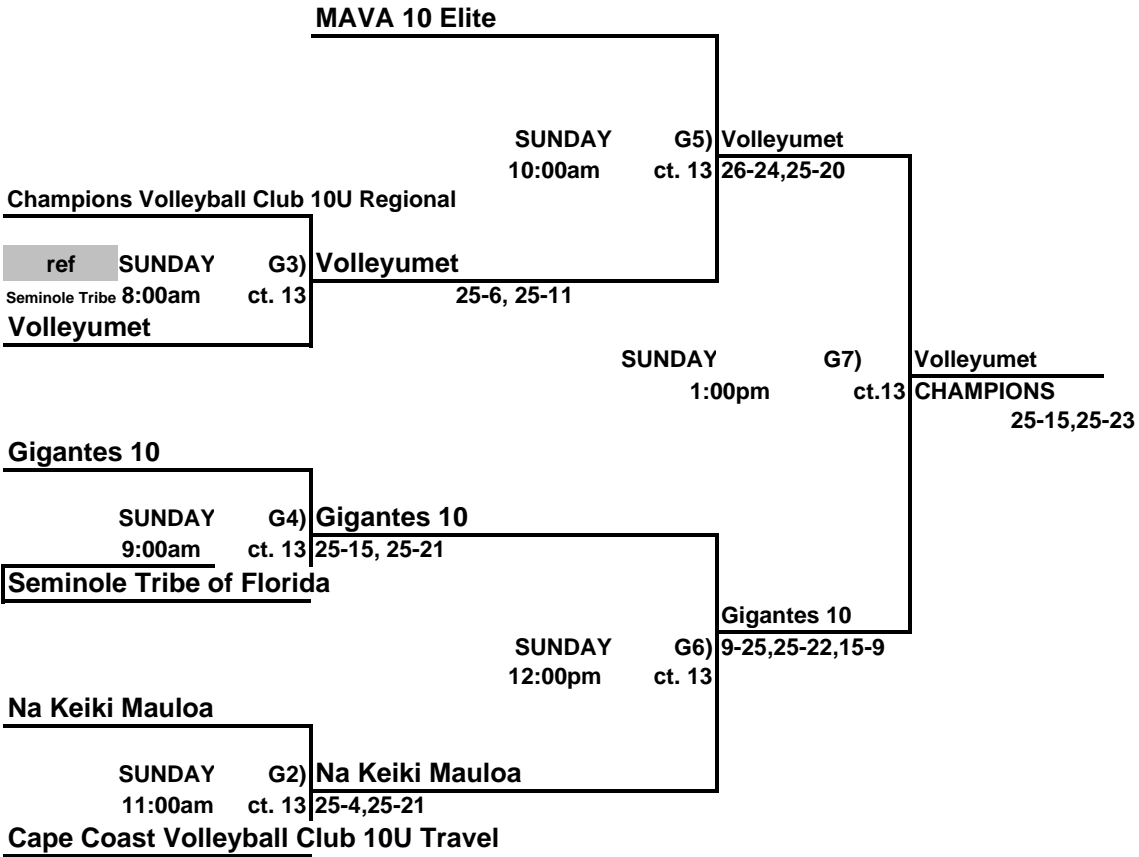

Girls 10 & Under Championship Bracket
Disney's Wide World of Sports

Vaqueras 10U

ref	SUNDAY	G1)	Vaqueras 10U
OVA 10	8:00am	ct. 10	25-12,25-14
Borinquen Coqui Black 10U			

OVA 10 Asics

SUNDAY	G3)	OVA 10 Asics
9:00am	ct. 10	25-23,27-25
Capitanas Arcibo 10		

Corovoly

SUNDAY	G4)	Corovoly
9:00am	ct. 12	11-25,25-16,15-8
Titanas		

Lomanview Club

ref	SUNDAY	G2)	Borinquen Orange 10U
Titanas	8:00am	ct. 12	25-5,25-11
Borinquen Orange 10U			

SUNDAY G5) **Vaqueras 10U**
 10:00am ct. 10 25-18,25-14

SUNDAY G7) **Borinquen Orange 10U**
 2:00pm ct.10 **CHAMPIONS**
 25-17,25-23

SUNDAY G6) **Borinquen Orange 10U**
 10:00am ct. 12 25-9,25-16

THIS BOX MEANS YOU REFEREE THE MATCH PRIOR TO YOUR MATCH ON YOUR COURT.
 LOSER STAY AND REFEREE THE NEXT MATCH ON THEIR COURT.

Girls 10 & Under Classic Bracket
ORANGE COUNTY CONVENTION CENTER

THIS BOX MEANS YOU REFEREE THE MATCH PRIOR TO YOUR MATCH ON YOUR COURT.
 LOSER STAY AND REFEREE THE NEXT MATCH ON THEIR COURT.