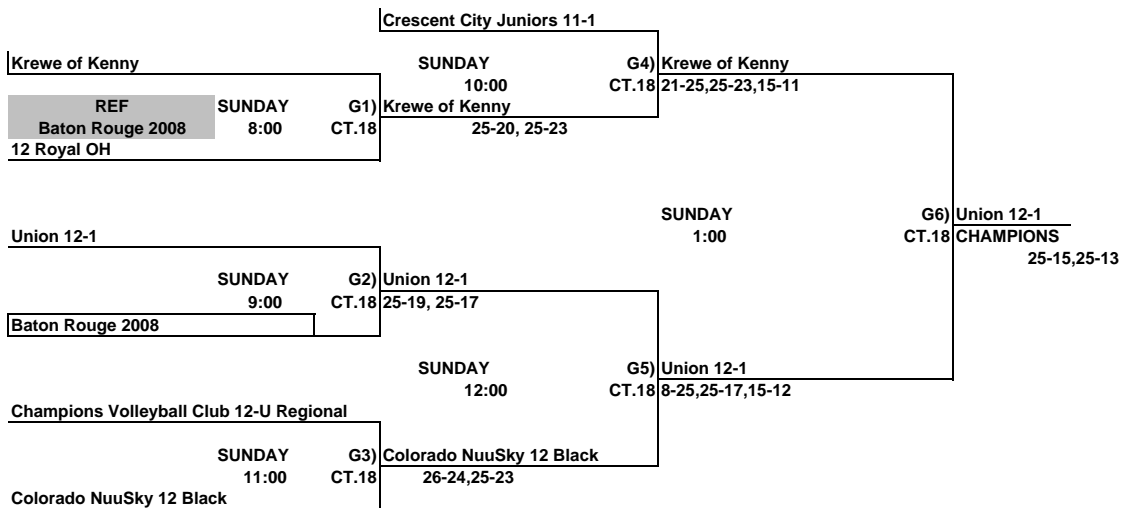

Girls 12 & Under Championship Bracket
Disney's Wide World of Sports

ALL TEAMS THAT LOSE STAY TO REFEREE THE NEXT MATCH
 This Box means you must referee the match prior to your match

Girls 12 & Under Classic Bracket
ORANGE COUNTY CONVENTION CENTER

ALL TEAMS THAT LOSE STAY TO REFEREE THE NEXT MATCH
 This Box means you must referee the match prior to your match

Girls 12 & Under Consolation Bracket
ORANGE COUNTY CONVENTION CENTER

ALL TEAMS THAT LOSE STAY TO REFEREE THE NEXT MATCH
 This Box means you must referee the match prior to your match

Girls 12 & Under Red Bracket
ORANGE COUNTY CONVENTION CENTER

ALL TEAMS THAT LOSE STAY TO REFEREE THE NEXT MATCH
 This Box means you must referee the match prior to your match

Girls 12 & Under White Bracket
ORANGE COUNTY CONVENTION CENTER

ALL TEAMS THAT LOSE STAY TO REFEREE THE NEXT MATCH

This Box means you must referee the match prior to your match

Girls 12 & Under Blue Bracket
ORANGE COUNTY CONVENTION CENTER

THIS BOX MEANS YOU REFEREE THE MATCH PRIOR TO YOUR MATCH ON YOUR COURT.
LOSER STAY AND REFEREE THE NEXT MATCH ON THEIR COURT.