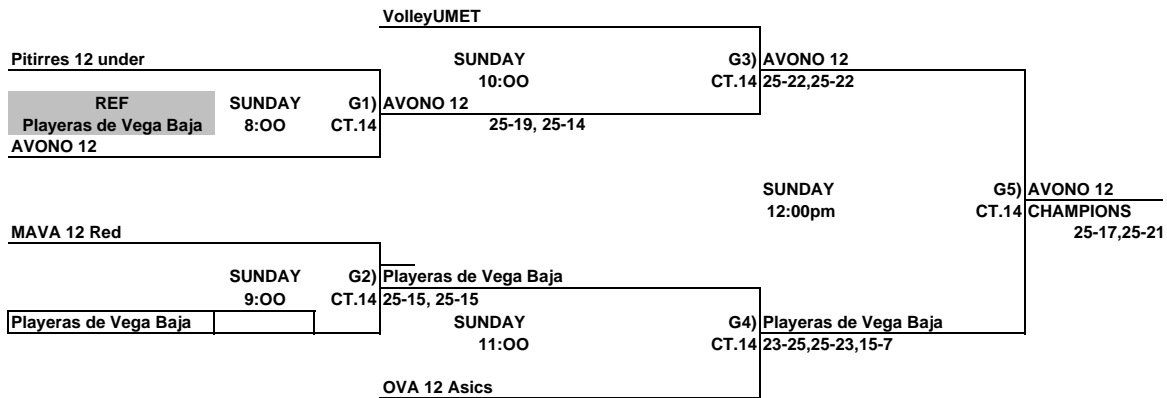

Girls 12 & Under Championship Bracket
Disney's Wide World of Sports

ALL TEAMS THAT LOSE STAY TO REFEREE THE NEXT MATCH
 This Box means you must referee the match prior to your match

Girls 12 & Under Classic Bracket
ORANGE COUNTY CONVENTION CENTER

ALL TEAMS THAT LOSE STAY TO REFEREE THE NEXT MATCH
 This Box means you must referee the match prior to your match

Girls 12 & Under Consolation Bracket
ORANGE COUNTY CONVENTION CENTER

ALL TEAMS THAT LOSE STAY TO REFEREE THE NEXT MATCH
 This Box means you must referee the match prior to your match

Girls 12 & Under Red Bracket
ORANGE COUNTY CONVENTION CENTER

ALL TEAMS THAT LOSE STAY TO REFEREE THE NEXT MATCH
 This Box means you must referee the match prior to your match

Girls 12 & Under White Bracket
ORANGE COUNTY CONVENTION CENTER