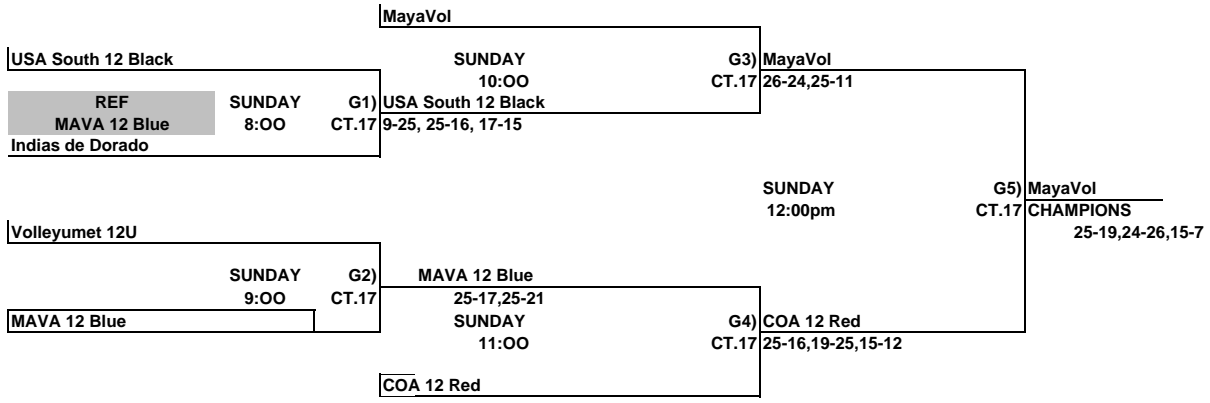

Girls 12 & Under Championship Bracket
Disney's Wide World of Sports

ALL TEAMS THAT LOSE STAY TO REFEREE THE NEXT MATCH
 This Box means you must referee the match prior to your match

Girls 12 & Under Classic Bracket
ORANGE COUNTY CONVENTION CENTER

ALL TEAMS THAT LOSE STAY TO REFEREE THE NEXT MATCH
 This Box means you must referee the match prior to your match

Girls 12 & Under Consolation Bracket
ORANGE COUNTY CONVENTION CENTER

ALL TEAMS THAT LOSE STAY TO REFEREE THE NEXT MATCH
 This Box means you must referee the match prior to your match

Girls 12 & Under Red Bracket
ORANGE COUNTY CONVENTION CENTER

ALL TEAMS THAT LOSE STAY TO REFEREE THE NEXT MATCH
 This Box means you must referee the match prior to your match

Girls 12 & Under White Bracket
ORANGE COUNTY CONVENTION CENTER