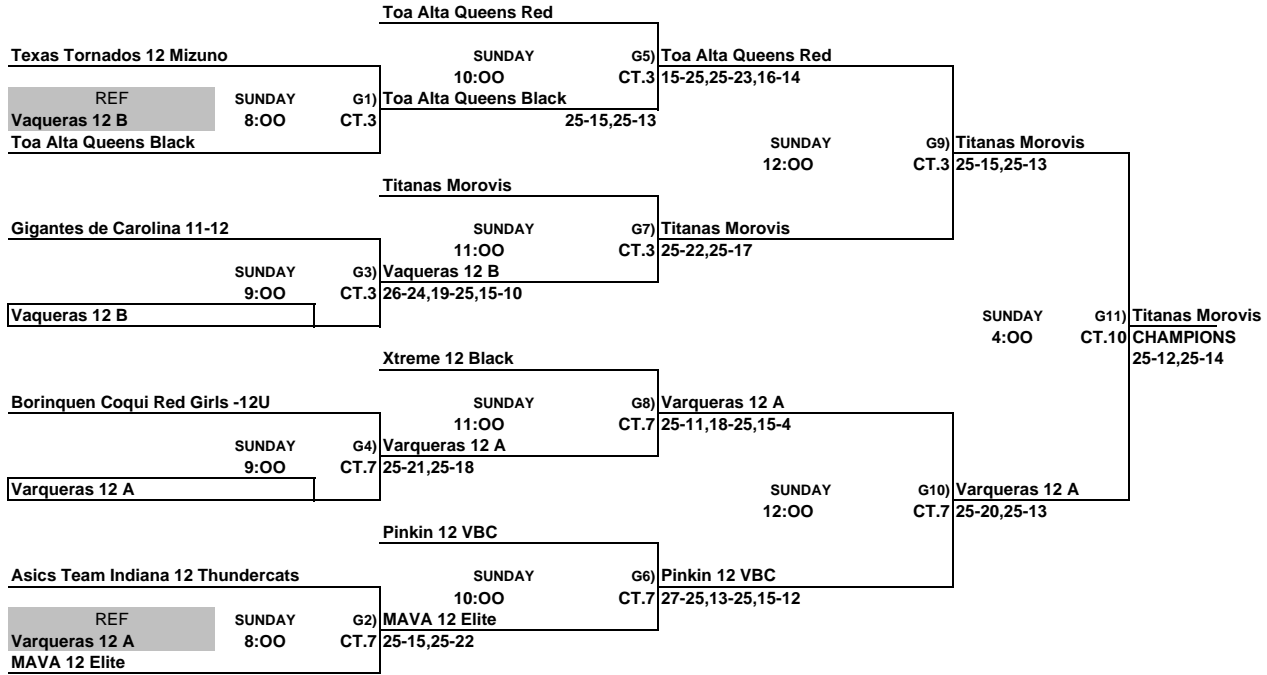

Girls 12 & Under Championship Bracket
Disney's Wide World of Sports

ALL TEAMS THAT LOSE STAY TO REFEREE THE NEXT MATCH
 This Box means you must referee the match prior to your match

Girls 12 & Under Classic Bracket
ORANGE COUNTY CONVENTION CENTER

ALL TEAMS THAT LOSE STAY TO REFEREE THE NEXT MATCH
 This Box means you must referee the match prior to your match

Girls 12 & Under Consolation Bracket
ORANGE COUNTY CONVENTION CENTER

ALL TEAMS THAT LOSE STAY TO REFEREE THE NEXT MATCH
 This Box means you must referee the match prior to your match

Girls 12 & Under Red Bracket
ORANGE COUNTY CONVENTION CENTER

ALL TEAMS THAT LOSE STAY TO REFEREE THE NEXT MATCH
 This Box means you must referee the match prior to your match

Girls 12 & Under White Bracket
ORANGE COUNTY CONVENTION CENTER