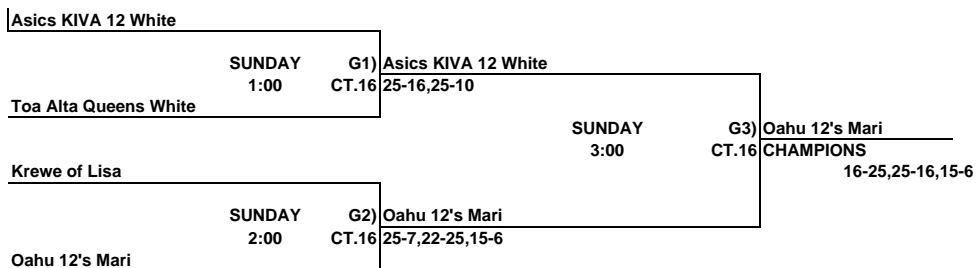

Girls 12 & Under Championship Bracket
Disney's Wide World of Sports

ALL TEAMS THAT LOSE STAY TO REFEREE THE NEXT MATCH
 This Box means you must referee the match prior to your match

Girls 12 & Under Classic Bracket
ORANGE COUNTY CONVENTION CENTER

ALL TEAMS THAT LOSE STAY TO REFEREE THE NEXT MATCH
 This Box means you must referee the match prior to your match

Girls 12 & Under Consolation Bracket
ORANGE COUNTY CONVENTION CENTER

ALL TEAMS THAT LOSE STAY TO REFEREE THE NEXT MATCH
 This Box means you must referee the match prior to your match

Girls 12 & Under Red Bracket
ORANGE COUNTY CONVENTION CENTER

ALL TEAMS THAT LOSE STAY TO REFEREE THE NEXT MATCH
 This Box means you must referee the match prior to your match

Girls 12 & Under White Bracket
ORANGE COUNTY CONVENTION CENTER