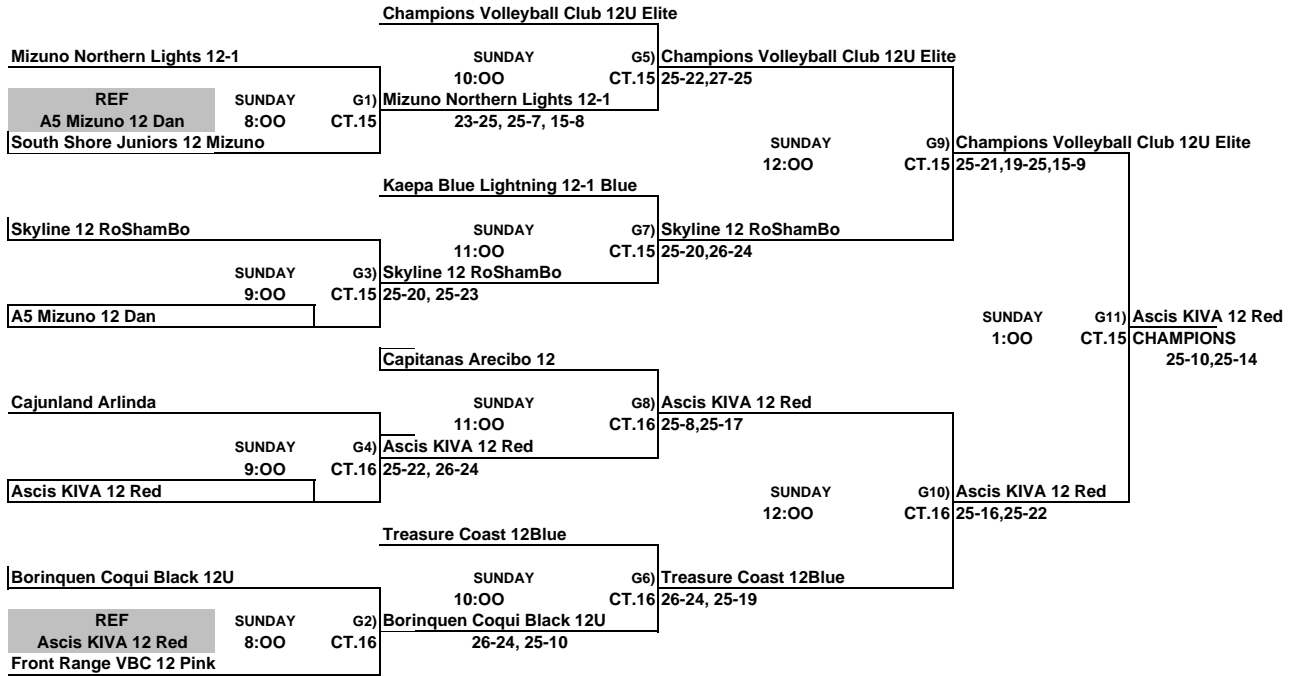

Girls 12 & Under Championship Bracket
Disney's Wide World of Sports

ALL TEAMS THAT LOSE STAY TO REFEREE THE NEXT MATCH
 This Box means you must referee the match prior to your match

Girls 12 & Under Classic Bracket
ORANGE COUNTY CONVENTION CENTER

ALL TEAMS THAT LOSE STAY TO REFEREE THE NEXT MATCH
 This Box means you must referee the match prior to your match

Girls 12 & Under Consolation Bracket
ORANGE COUNTY CONVENTION CENTER

ALL TEAMS THAT LOSE STAY TO REFEREE THE NEXT MATCH
 This Box means you must referee the match prior to your match

Girls 12 & Under Red Bracket
ORANGE COUNTY CONVENTION CENTER

ALL TEAMS THAT LOSE STAY TO REFEREE THE NEXT MATCH
 This Box means you must referee the match prior to your match

Girls 12 & Under White Bracket
ORANGE COUNTY CONVENTION CENTER

ALL TEAMS THAT LOSE STAY TO REFEREE THE NEXT MATCH

This Box means you must referee the match prior to your match

Girls 12 & Under Blue Bracket
ORANGE COUNTY CONVENTION CENTER

THIS BOX MEANS YOU REFEREE THE MATCH PRIOR TO YOUR MATCH ON YOUR COURT.
LOSER STAY AND REFEREE THE NEXT MATCH ON THEIR COURT.