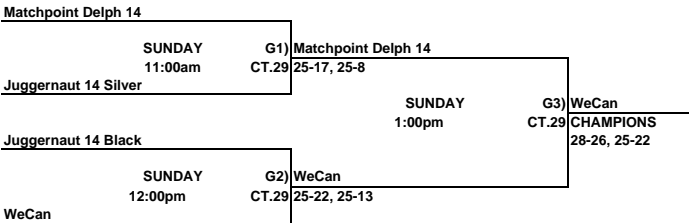

THIS BOX MEANS YOU REFEREE THE MATCH PRIOR TO YOUR MATCH ON YOUR COURT.
LOSER STAY AND REFEREE THE NEXT MATCH ON THEIR COURT.

Girls 14 & Under Club Blue Bracket
ORANGE COUNTY CONVENTION CENTER

THIS BOX MEANS YOU REFEREE THE MATCH PRIOR TO YOUR MATCH ON YOUR COURT.
LOSER STAY AND REFEREE THE NEXT MATCH ON THEIR COURT.

Girls 14 & Under Club Yellow Bracket
ORANGE COUNTY CONVENTION CENTER

THIS BOX MEANS YOU REFEREE THE MATCH PRIOR TO YOUR MATCH ON YOUR COURT.
LOSER STAY AND REFEREE THE NEXT MATCH ON THEIR COURT.

Girls 14 & Under Club Green Bracket
Disney's Wide World of Sports

THIS BOX MEANS YOU REFEREE THE MATCH PRIOR TO YOUR MATCH ON YOUR COURT.
LOSER STAY AND REFEREE THE NEXT MATCH ON THEIR COURT.

Girls 14 & Under Club Purple Bracket
ORANGE COUNTY CONVENTION CENTER

THIS BOX MEANS YOU REFEREE THE MATCH PRIOR TO YOUR MATCH ON YOUR COURT.
LOSER STAY AND REFEREE THE NEXT MATCH ON THEIR COURT.

Girls 14 & Under Club Orange Bracket
ORANGE COUNTY CONVENTION CENTER

THIS BOX MEANS YOU REFEREE THE MATCH PRIOR TO YOUR MATCH ON YOUR COURT.
LOSER STAY AND REFEREE THE NEXT MATCH ON THEIR COURT.