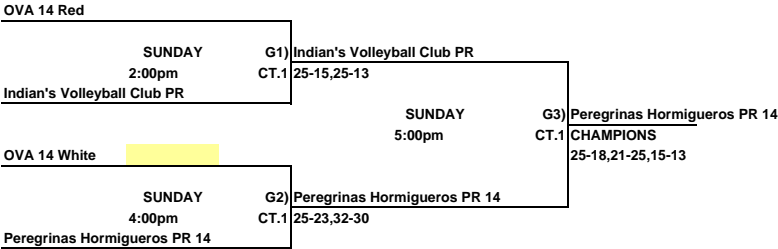

Girls 14 & Under Club Red Bracket
Orange County Convention Center

THIS BOX MEANS YOU REFEREE THE MATCH PRIOR TO YOUR MATCH ON YOUR COURT.
LOSER STAY AND REFEREE THE NEXT MATCH ON THEIR COURT.

Girls 14 & Under Club White Bracket
ORANGE COUNTY CONVENTION CENTER

THIS BOX MEANS YOU REFEREE THE MATCH PRIOR TO YOUR MATCH ON YOUR COURT.
LOSER STAY AND REFEREE THE NEXT MATCH ON THEIR COURT.

Girls 14 & Under Club Blue Bracket
ORANGE COUNTY CONVENTION CENTER

THIS BOX MEANS YOU REFEREE THE MATCH PRIOR TO YOUR MATCH ON YOUR COURT.
LOSER STAY AND REFEREE THE NEXT MATCH ON THEIR COURT.

Girls 14 & Under Club Yellow Bracket
ORANGE COUNTY CONVENTION CENTER

THIS BOX MEANS YOU REFEREE THE MATCH PRIOR TO YOUR MATCH ON YOUR COURT.
LOSER STAY AND REFEREE THE NEXT MATCH ON THEIR COURT.

Girls 14 & Under Club Green Bracket
Disney's Wide World of Sports

THIS BOX MEANS YOU REFEREE THE MATCH PRIOR TO YOUR MATCH ON YOUR COURT.
LOSER STAY AND REFEREE THE NEXT MATCH ON THEIR COURT.

Girls 14 & Under Club Purple Bracket
ORANGE COUNTY CONVENTION CENTER

THIS BOX MEANS YOU REFEREE THE MATCH PRIOR TO YOUR MATCH ON YOUR COURT.
LOSER STAY AND REFEREE THE NEXT MATCH ON THEIR COURT.