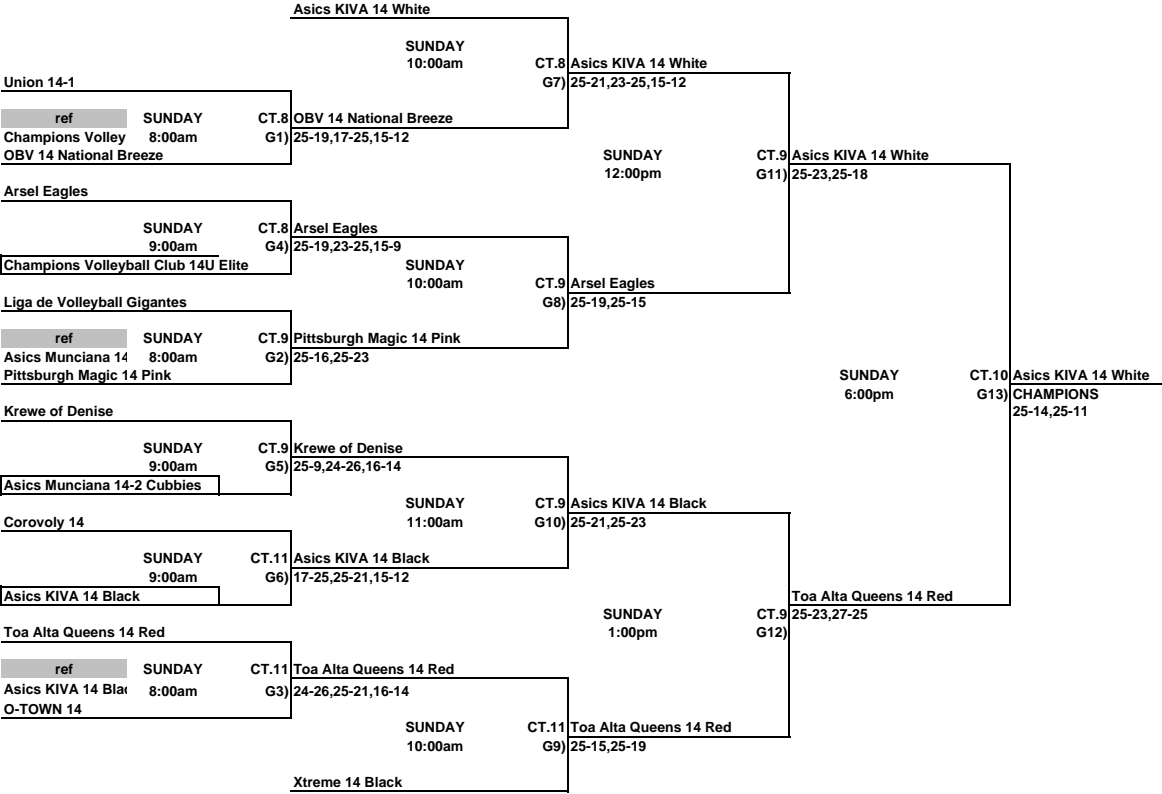

Girls 14 & Under Club Championship Bracket
Disney's Wide World of Sports

THIS BOX MEANS YOU REFEREE THE MATCH PRIOR TO YOUR MATCH ON YOUR COURT.
LOSER STAY AND REFEREE THE NEXT MATCH ON THEIR COURT.

Girls 14 & Under Club Classic Bracket
ORANGE COUNTY CONVENTION CENTER

THIS BOX MEANS YOU REFEREE THE MATCH PRIOR TO YOUR MATCH ON YOUR COURT.
LOSER STAY AND REFEREE THE NEXT MATCH ON THEIR COURT.

Girls 14 & Under Club Consolation Bracket
ORANGE COUNTY CONVENTION CENTER

THIS BOX MEANS YOU REFEREE THE MATCH PRIOR TO YOUR MATCH ON YOUR COURT.
LOSER STAY AND REFEREE THE NEXT MATCH ON THEIR COURT.

Girls 14 & Under Club Red Bracket
Orange County Convention Center

THIS BOX MEANS YOU REFEREE THE MATCH PRIOR TO YOUR MATCH ON YOUR COURT.
LOSER STAY AND REFEREE THE NEXT MATCH ON THEIR COURT.

Girls 14 & Under Club White Bracket
ORANGE COUNTY CONVENTION CENTER

THIS BOX MEANS YOU REFEREE THE MATCH PRIOR TO YOUR MATCH ON YOUR COURT.
LOSER STAY AND REFEREE THE NEXT MATCH ON THEIR COURT.

Girls 14 & Under Club Blue Bracket
ORANGE COUNTY CONVENTION CENTER

THIS BOX MEANS YOU REFEREE THE MATCH PRIOR TO YOUR MATCH ON YOUR COURT.
LOSER STAY AND REFEREE THE NEXT MATCH ON THEIR COURT.