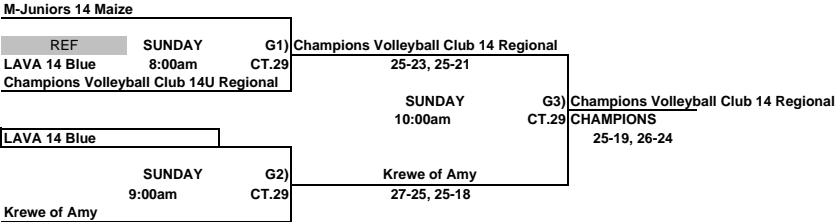

Girls 14 & Under Club Red Bracket
Orange County Convention Center

THIS BOX MEANS YOU REFEREE THE MATCH PRIOR TO YOUR MATCH ON YOUR COURT.
LOSER STAY AND REFEREE THE NEXT MATCH ON THEIR COURT.

Girls 14 & Under Club White Bracket
ORANGE COUNTY CONVENTION CENTER

THIS BOX MEANS YOU REFEREE THE MATCH PRIOR TO YOUR MATCH ON YOUR COURT.
LOSER STAY AND REFEREE THE NEXT MATCH ON THEIR COURT.

Girls 14 & Under Club Blue Bracket
ORANGE COUNTY CONVENTION CENTER

THIS BOX MEANS YOU REFEREE THE MATCH PRIOR TO YOUR MATCH ON YOUR COURT.
LOSER STAY AND REFEREE THE NEXT MATCH ON THEIR COURT.

Girls 14 & Under Club Yellow Bracket
ORANGE COUNTY CONVENTION CENTER

THIS BOX MEANS YOU REFEREE THE MATCH PRIOR TO YOUR MATCH ON YOUR COURT.
LOSER STAY AND REFEREE THE NEXT MATCH ON THEIR COURT.

Girls 14 & Under Club Green Bracket
Disney's Wide World of Sports

THIS BOX MEANS YOU REFEREE THE MATCH PRIOR TO YOUR MATCH ON YOUR COURT.
LOSER STAY AND REFEREE THE NEXT MATCH ON THEIR COURT.

Girls 14 & Under Club Purple Bracket
ORANGE COUNTY CONVENTION CENTER

THIS BOX MEANS YOU REFEREE THE MATCH PRIOR TO YOUR MATCH ON YOUR COURT.
LOSER STAY AND REFEREE THE NEXT MATCH ON THEIR COURT.