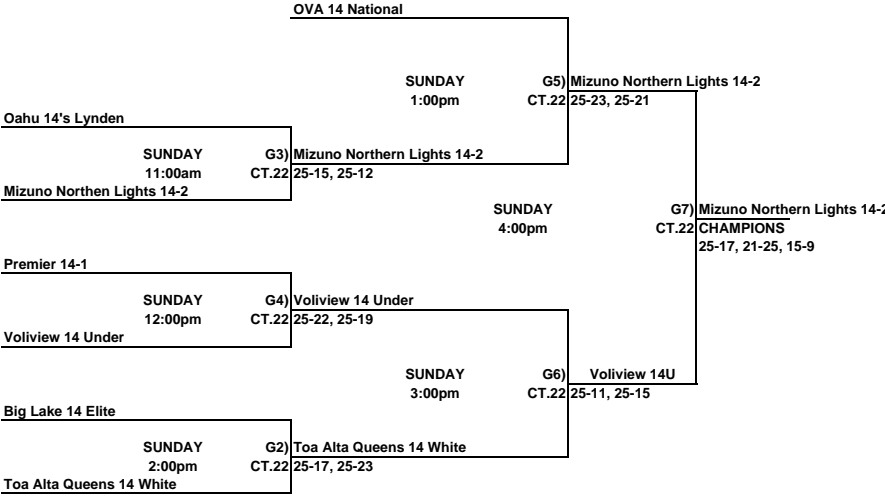

Girls 14 & Under Club Championship Bracket
Disney's Wide World of Sports

THIS BOX MEANS YOU REFEREE THE MATCH PRIOR TO YOUR MATCH ON YOUR COURT.
LOSER STAY AND REFEREE THE NEXT MATCH ON THEIR COURT.

Girls 14 & Under Club Classic Bracket
ORANGE COUNTY CONVENTION CENTER

THIS BOX MEANS YOU REFEREE THE MATCH PRIOR TO YOUR MATCH ON YOUR COURT.
LOSER STAY AND REFEREE THE NEXT MATCH ON THEIR COURT.

Girls 14 & Under Club Consolation Bracket
ORANGE COUNTY CONVENTION CENTER

THIS BOX MEANS YOU REFEREE THE MATCH PRIOR TO YOUR MATCH ON YOUR COURT.
LOSER STAY AND REFEREE THE NEXT MATCH ON THEIR COURT.

Girls 14 & Under Club Red Bracket
Orange County Convention Center

THIS BOX MEANS YOU REFEREE THE MATCH PRIOR TO YOUR MATCH ON YOUR COURT.
LOSER STAY AND REFEREE THE NEXT MATCH ON THEIR COURT.

Girls 14 & Under Club White Bracket
ORANGE COUNTY CONVENTION CENTER

THIS BOX MEANS YOU REFEREE THE MATCH PRIOR TO YOUR MATCH ON YOUR COURT.
LOSER STAY AND REFEREE THE NEXT MATCH ON THEIR COURT.

Girls 14 & Under Club Blue Bracket
ORANGE COUNTY CONVENTION CENTER

THIS BOX MEANS YOU REFEREE THE MATCH PRIOR TO YOUR MATCH ON YOUR COURT.
LOSER STAY AND REFEREE THE NEXT MATCH ON THEIR COURT.