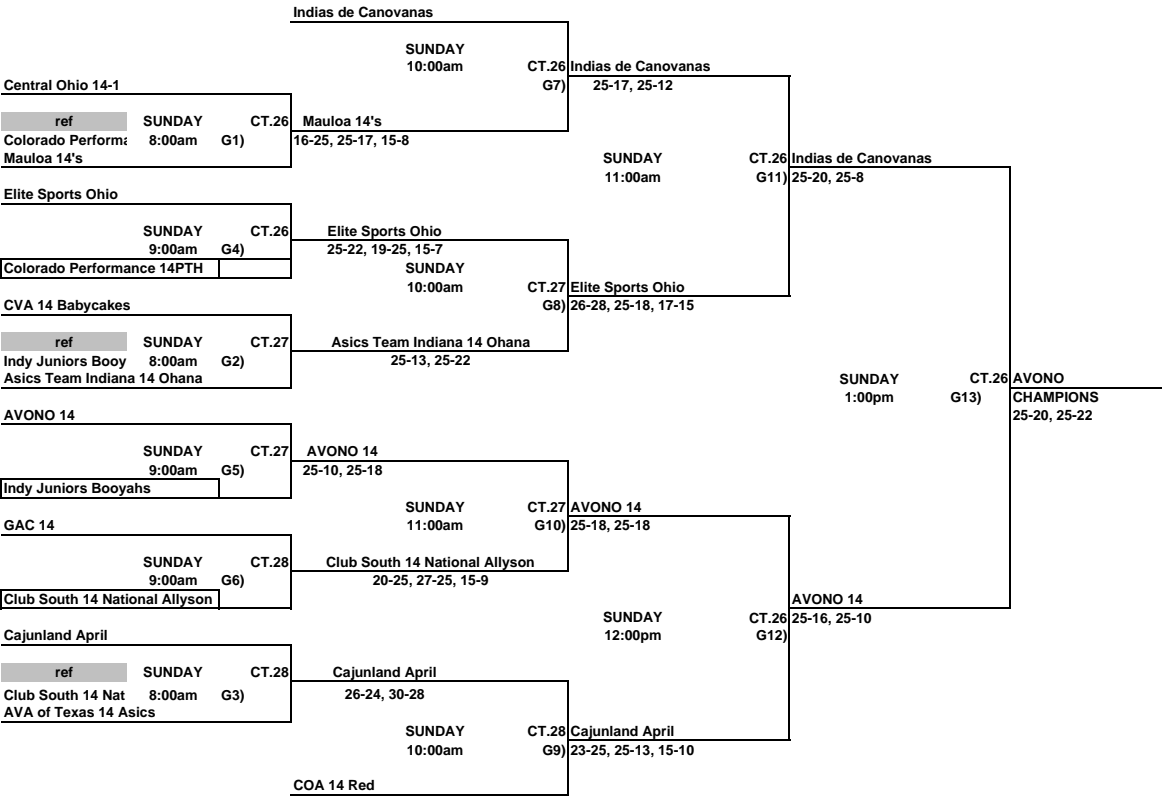

Girls 14 & Under Club Championship Bracket
Disney's Wide World of Sports

THIS BOX MEANS YOU REFEREE THE MATCH PRIOR TO YOUR MATCH ON YOUR COURT.
LOSER STAY AND REFEREE THE NEXT MATCH ON THEIR COURT.

Girls 14 & Under Club Classic Bracket
ORANGE COUNTY CONVENTION CENTER

THIS BOX MEANS YOU REFEREE THE MATCH PRIOR TO YOUR MATCH ON YOUR COURT.
LOSER STAY AND REFEREE THE NEXT MATCH ON THEIR COURT.

Girls 14 & Under Club Consolation Bracket
ORANGE COUNTY CONVENTION CENTER

THIS BOX MEANS YOU REFEREE THE MATCH PRIOR TO YOUR MATCH ON YOUR COURT.
LOSER STAY AND REFEREE THE NEXT MATCH ON THEIR COURT.

Girls 14 & Under Club Red Bracket
Orange County Convention Center

THIS BOX MEANS YOU REFEREE THE MATCH PRIOR TO YOUR MATCH ON YOUR COURT.
LOSER STAY AND REFEREE THE NEXT MATCH ON THEIR COURT.

Girls 14 & Under Club White Bracket
ORANGE COUNTY CONVENTION CENTER

THIS BOX MEANS YOU REFEREE THE MATCH PRIOR TO YOUR MATCH ON YOUR COURT.
LOSER STAY AND REFEREE THE NEXT MATCH ON THEIR COURT.

Girls 14 & Under Club Blue Bracket
ORANGE COUNTY CONVENTION CENTER

THIS BOX MEANS YOU REFEREE THE MATCH PRIOR TO YOUR MATCH ON YOUR COURT.
LOSER STAY AND REFEREE THE NEXT MATCH ON THEIR COURT.