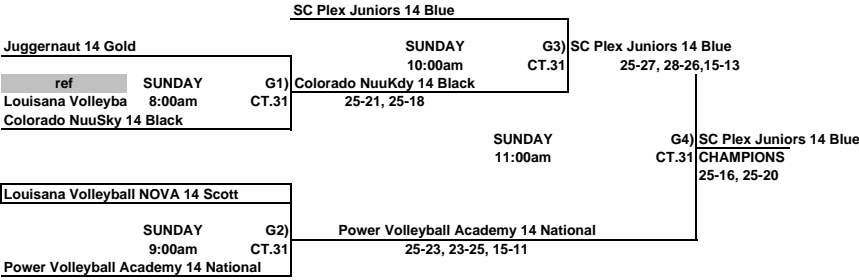

THIS BOX MEANS YOU REFEREE THE MATCH PRIOR TO YOUR MATCH ON YOUR COURT.
LOSER STAY AND REFEREE THE NEXT MATCH ON THEIR COURT.

Girls 14 & Under Club Consolation Bracket
ORANGE COUNTY CONVENTION CENTER

THIS BOX MEANS YOU REFEREE THE MATCH PRIOR TO YOUR MATCH ON YOUR COURT.
LOSER STAY AND REFEREE THE NEXT MATCH ON THEIR COURT.

Girls 14 & Under Club Red Bracket
Orange County Convention Center

THIS BOX MEANS YOU REFEREE THE MATCH PRIOR TO YOUR MATCH ON YOUR COURT.
LOSER STAY AND REFEREE THE NEXT MATCH ON THEIR COURT.

Girls 14 & Under Club White Bracket
ORANGE COUNTY CONVENTION CENTER

THIS BOX MEANS YOU REFEREE THE MATCH PRIOR TO YOUR MATCH ON YOUR COURT.
LOSER STAY AND REFEREE THE NEXT MATCH ON THEIR COURT.

Girls 14 & Under Club Blue Bracket
ORANGE COUNTY CONVENTION CENTER

THIS BOX MEANS YOU REFEREE THE MATCH PRIOR TO YOUR MATCH ON YOUR COURT.
LOSER STAY AND REFEREE THE NEXT MATCH ON THEIR COURT.

Girls 14 & Under Club Yellow Bracket
ORANGE COUNTY CONVENTION CENTER

THIS BOX MEANS YOU REFEREE THE MATCH PRIOR TO YOUR MATCH ON YOUR COURT.
LOSER STAY AND REFEREE THE NEXT MATCH ON THEIR COURT.

Girls 14 & Under Club Green Bracket
Disney's Wide World of Sports