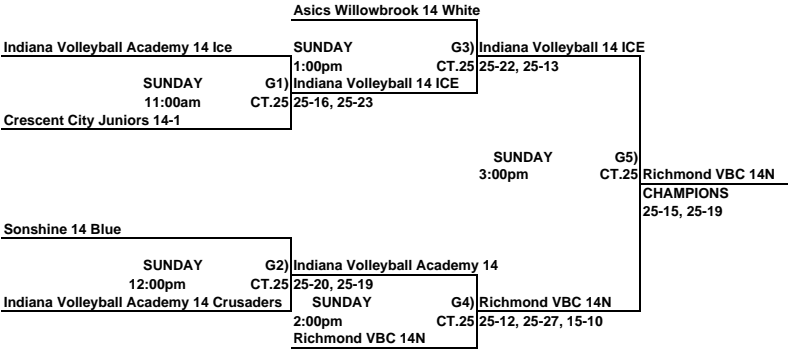

THIS BOX MEANS YOU REFEREE THE MATCH PRIOR TO YOUR MATCH ON YOUR COURT.
LOSER STAY AND REFEREE THE NEXT MATCH ON THEIR COURT.

Girls 14 & Under Club Consolation Bracket
ORANGE COUNTY CONVENTION CENTER

THIS BOX MEANS YOU REFEREE THE MATCH PRIOR TO YOUR MATCH ON YOUR COURT.
LOSER STAY AND REFEREE THE NEXT MATCH ON THEIR COURT.

Girls 14 & Under Club Red Bracket
Orange County Convention Center

THIS BOX MEANS YOU REFEREE THE MATCH PRIOR TO YOUR MATCH ON YOUR COURT.
LOSER STAY AND REFEREE THE NEXT MATCH ON THEIR COURT.

Girls 14 & Under Club White Bracket
ORANGE COUNTY CONVENTION CENTER

THIS BOX MEANS YOU REFEREE THE MATCH PRIOR TO YOUR MATCH ON YOUR COURT.
LOSER STAY AND REFEREE THE NEXT MATCH ON THEIR COURT.

Girls 14 & Under Club Blue Bracket
ORANGE COUNTY CONVENTION CENTER

THIS BOX MEANS YOU REFEREE THE MATCH PRIOR TO YOUR MATCH ON YOUR COURT.
LOSER STAY AND REFEREE THE NEXT MATCH ON THEIR COURT.

Girls 14 & Under Club Yellow Bracket
ORANGE COUNTY CONVENTION CENTER

THIS BOX MEANS YOU REFEREE THE MATCH PRIOR TO YOUR MATCH ON YOUR COURT.
LOSER STAY AND REFEREE THE NEXT MATCH ON THEIR COURT.

Girls 14 & Under Club Green Bracket
Disney's Wide World of Sports