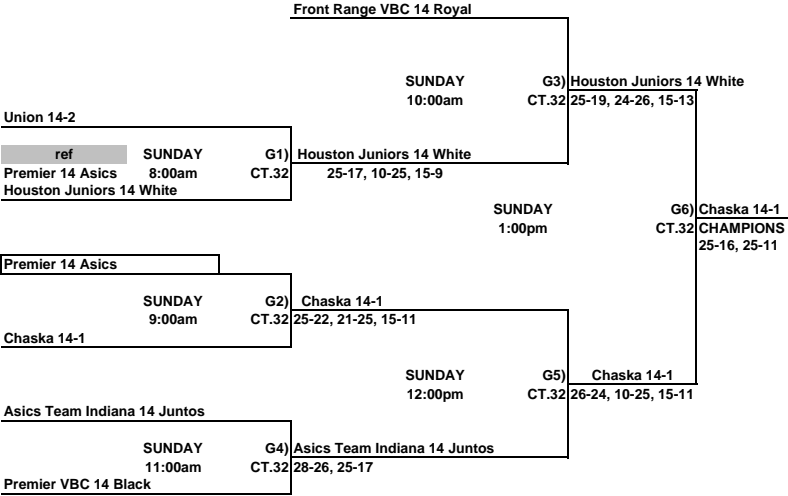

Girls 14 & Under Club Championship Bracket
Disney's Wide World of Sports

THIS BOX MEANS YOU REFEREE THE MATCH PRIOR TO YOUR MATCH ON YOUR COURT.
LOSER STAY AND REFEREE THE NEXT MATCH ON THEIR COURT.

Girls 14 & Under Club Classic Bracket
ORANGE COUNTY CONVENTION CENTER

THIS BOX MEANS YOU REFEREE THE MATCH PRIOR TO YOUR MATCH ON YOUR COURT.
LOSER STAY AND REFEREE THE NEXT MATCH ON THEIR COURT.

Girls 14 & Under Club Consolation Bracket
ORANGE COUNTY CONVENTION CENTER

THIS BOX MEANS YOU REFEREE THE MATCH PRIOR TO YOUR MATCH ON YOUR COURT.
LOSER STAY AND REFEREE THE NEXT MATCH ON THEIR COURT.

Girls 14 & Under Club Red Bracket
Orange County Convention Center

THIS BOX MEANS YOU REFEREE THE MATCH PRIOR TO YOUR MATCH ON YOUR COURT.
LOSER STAY AND REFEREE THE NEXT MATCH ON THEIR COURT.

Girls 14 & Under Club White Bracket
ORANGE COUNTY CONVENTION CENTER

THIS BOX MEANS YOU REFEREE THE MATCH PRIOR TO YOUR MATCH ON YOUR COURT.
LOSER STAY AND REFEREE THE NEXT MATCH ON THEIR COURT.

Girls 14 & Under Club Blue Bracket
ORANGE COUNTY CONVENTION CENTER

THIS BOX MEANS YOU REFEREE THE MATCH PRIOR TO YOUR MATCH ON YOUR COURT.
LOSER STAY AND REFEREE THE NEXT MATCH ON THEIR COURT.