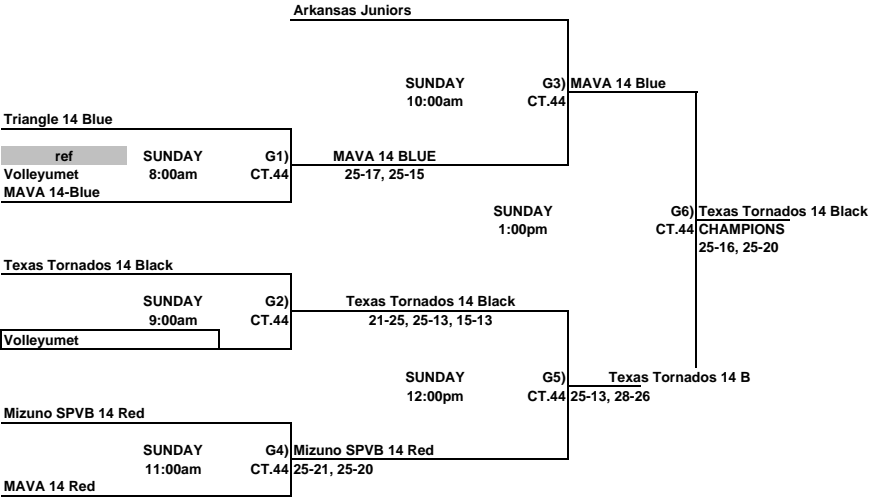

Girls 14 & Under Club Championship Bracket
Disney's Wide World of Sports

THIS BOX MEANS YOU REFEREE THE MATCH PRIOR TO YOUR MATCH ON YOUR COURT.
LOSER STAY AND REFEREE THE NEXT MATCH ON THEIR COURT.

Girls 14 & Under Club Classic Bracket
ORANGE COUNTY CONVENTION CENTER

THIS BOX MEANS YOU REFEREE THE MATCH PRIOR TO YOUR MATCH ON YOUR COURT.
LOSER STAY AND REFEREE THE NEXT MATCH ON THEIR COURT.

Girls 14 & Under Club Consolation Bracket
ORANGE COUNTY CONVENTION CENTER

THIS BOX MEANS YOU REFEREE THE MATCH PRIOR TO YOUR MATCH ON YOUR COURT.
LOSER STAY AND REFEREE THE NEXT MATCH ON THEIR COURT.

Girls 14 & Under Club Red Bracket
Orange County Convention Center

THIS BOX MEANS YOU REFEREE THE MATCH PRIOR TO YOUR MATCH ON YOUR COURT.
LOSER STAY AND REFEREE THE NEXT MATCH ON THEIR COURT.

Girls 14 & Under Club White Bracket
ORANGE COUNTY CONVENTION CENTER

THIS BOX MEANS YOU REFEREE THE MATCH PRIOR TO YOUR MATCH ON YOUR COURT.
LOSER STAY AND REFEREE THE NEXT MATCH ON THEIR COURT.

Girls 14 & Under Club Blue Bracket
ORANGE COUNTY CONVENTION CENTER

THIS BOX MEANS YOU REFEREE THE MATCH PRIOR TO YOUR MATCH ON YOUR COURT.
LOSER STAY AND REFEREE THE NEXT MATCH ON THEIR COURT.