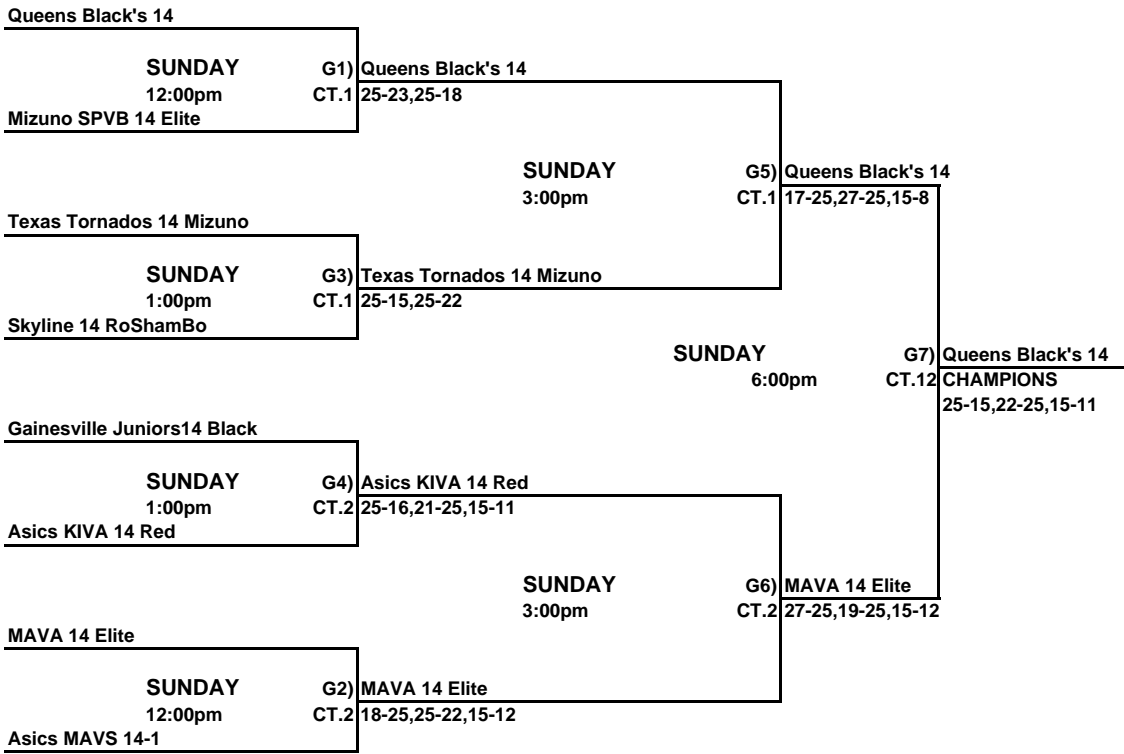

**14 & Under Open Championship Division**  
**Disney's Wide World Of Sports**

THIS BOX MEANS YOU REFEREE THE MATCH PRIOR TO YOUR MATCH ON YOUR COURT.  
 LOSER STAY AND REFEREE THE NEXT MATCH ON THEIR COURT.

**14 & Under Open Classic Division**  
Disney's Wide World Of Sports

**A5 Mizuno 14 Suzanne**

**SUNDAY**  
3:00pm  
**Sky High 14 Black**

**G1) Sky High 14 Black**  
CT.7 25-23,25-16

**SUNDAY**  
5:00pm  
**G3) Asics Munciana 141 Chipmunks**  
CT.7 **CHAMPIONS**  
25-19,25-21

**Vaqueras 14**

**SUNDAY**  
3:00pm  
**Asics Munciana 141 Chipmunks**

**G2) Asics Munciana 141 Chipmunks**  
CT.8 25-17,25-15

THIS BOX MEANS YOU REFEREE THE MATCH PRIOR TO YOUR MATCH ON YOUR COURT.  
LOSER STAY AND REFEREE THE NEXT MATCH ON THEIR COURT.