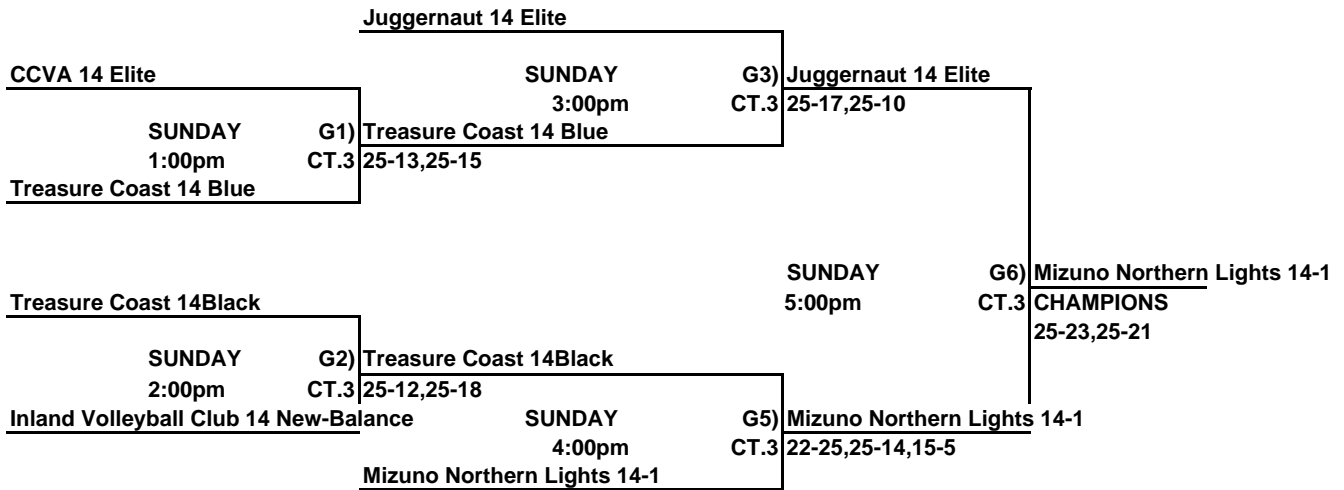

**SUNDAY**  
4:00pm  
**G3) Boomers VBC 14 Elite**  
CT.9 25-20,20-25,15-11

**SUNDAY**  
6:00pm  
**G5) Boomers VBC 14 Elite**  
CT.9 **CHAMPIONS**  
25-23,25-22

**Asics Team Indiana 14 F.B.R.D.**

**SUNDAY**  
3:00pm  
**Rockwood Thunder 14SB**

**G2) Asics Team Indiana 14 F.B.R.D.**  
CT.9 25-0,25-0

**SUNDAY**  
5:00pm  
**G4) Asics Team Indiana 14 F.B.R.D.**  
CT.9 25-21,22-25,15-6

**OVA 14 Asics**

THIS BOX MEANS YOU REFEREE THE MATCH PRIOR TO YOUR MATCH ON YOUR COURT.  
LOSER STAY AND REFEREE THE NEXT MATCH ON THEIR COURT.

**14 & Under Open Red Division**  
 Disney's Wide World Of Sports

**SCHEDULE CHANGE**

THIS BOX MEANS YOU REFEREE THE MATCH PRIOR TO YOUR MATCH ON YOUR COURT.  
 LOSER STAY AND REFEREE THE NEXT MATCH ON THEIR COURT.