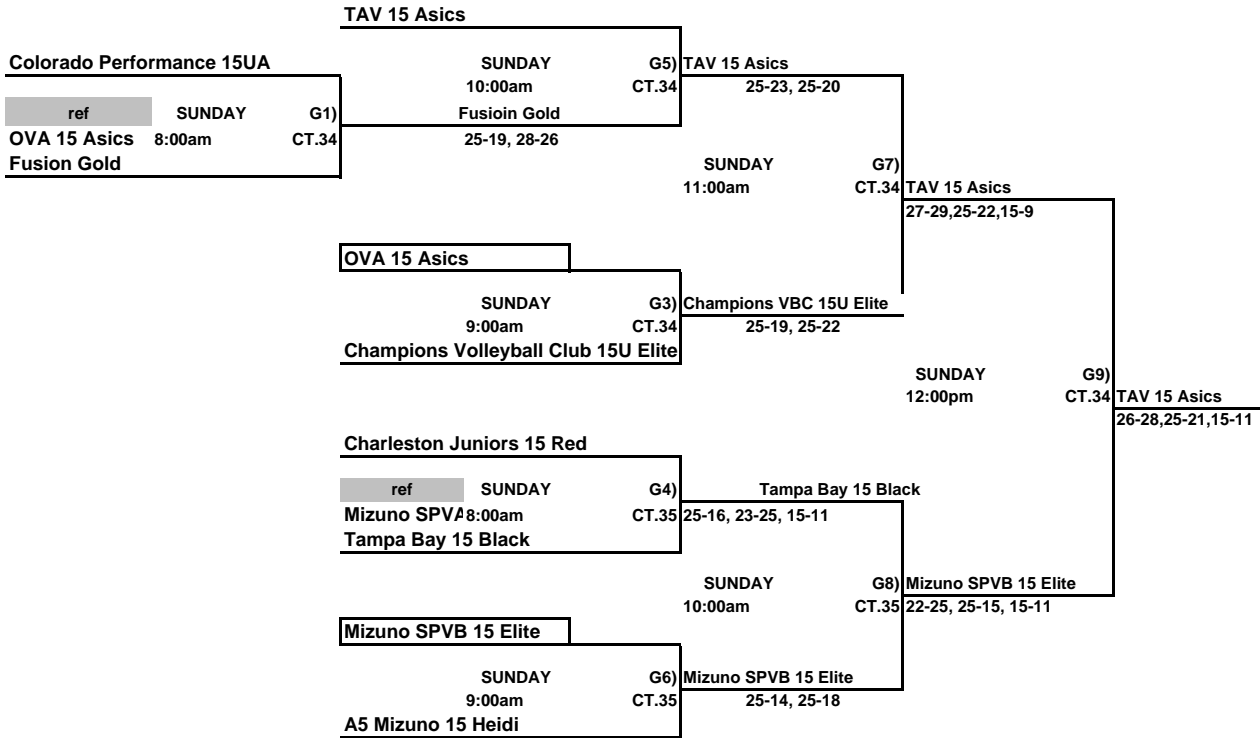

Girls 15 Open Championship Bracket
Disney's Wide World of Sports

MAVA 15 Elite

THIS BOX MEANS YOU REFEREE THE MATCH PRIOR TO YOUR MATCH ON YOUR COURT.
LOSER STAY AND REFEREE THE NEXT MATCH ON THEIR COURT.

Girls 15 Open Classic Bracket
ORANGE COUNTY CONVENTION CENTER

Alamo 15 Kaepa

THIS BOX MEANS YOU REFEREE THE MATCH PRIOR TO YOUR MATCH ON YOUR COURT.
LOSER STAY AND REFEREE THE NEXT MATCH ON THEIR COURT.

Girls 15 & Under Open Consolation Bracket
ORANGE COUNTY CONVENTION CENTER

THIS BOX MEANS YOU REFEREE THE MATCH PRIOR TO YOUR MATCH ON YOUR COURT. LOSER STAY AND REFEREE THE NEXT MATCH ON THEIR COURT.

Girls 15 & Under Open Red Bracket
ORANGE COUNTY CONVENTION CENTER

THIS BOX MEANS YOU REFEREE THE MATCH PRIOR TO YOUR MATCH ON YOUR COURT. LOSER STAY AND REFEREE THE NEXT MATCH ON THEIR COURT.

Girls 15 & Under Open White Bracket
ORANGE COUNTY CONVENTION CENTER

THIS BOX MEANS YOU REFEREE THE MATCH PRIOR TO YOUR MATCH ON YOUR COURT.
 LOSER STAY AND REFEREE THE NEXT MATCH ON THEIR COURT.