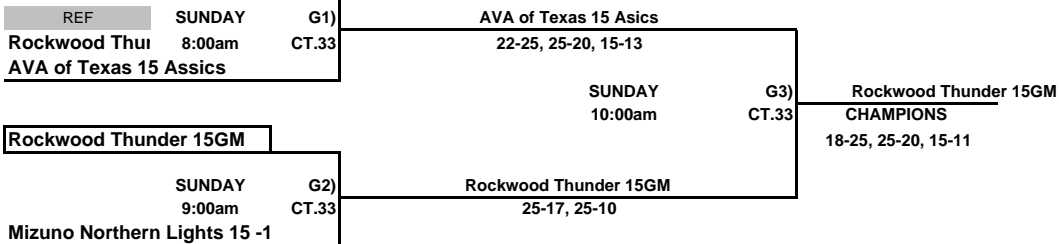

Girls 15 Open Championship Bracket
Disney's Wide World of Sports

MAVA 15 Elite

THIS BOX MEANS YOU REFEREE THE MATCH PRIOR TO YOUR MATCH ON YOUR COURT.
LOSER STAY AND REFEREE THE NEXT MATCH ON THEIR COURT.

Girls 15 Open Classic Bracket
ORANGE COUNTY CONVENTION CENTER

Alamo 15 Kaepa

THIS BOX MEANS YOU REFEREE THE MATCH PRIOR TO YOUR MATCH ON YOUR COURT.
LOSER STAY AND REFEREE THE NEXT MATCH ON THEIR COURT.

Girls 15 & Under Open Consolation Bracket
ORANGE COUNTY CONVENTION CENTER

THIS BOX MEANS YOU REFEREE THE MATCH PRIOR TO YOUR MATCH ON YOUR COURT. LOSER STAY AND REFEREE THE NEXT MATCH ON THEIR COURT.

Girls 15 & Under Open Red Bracket
ORANGE COUNTY CONVENTION CENTER