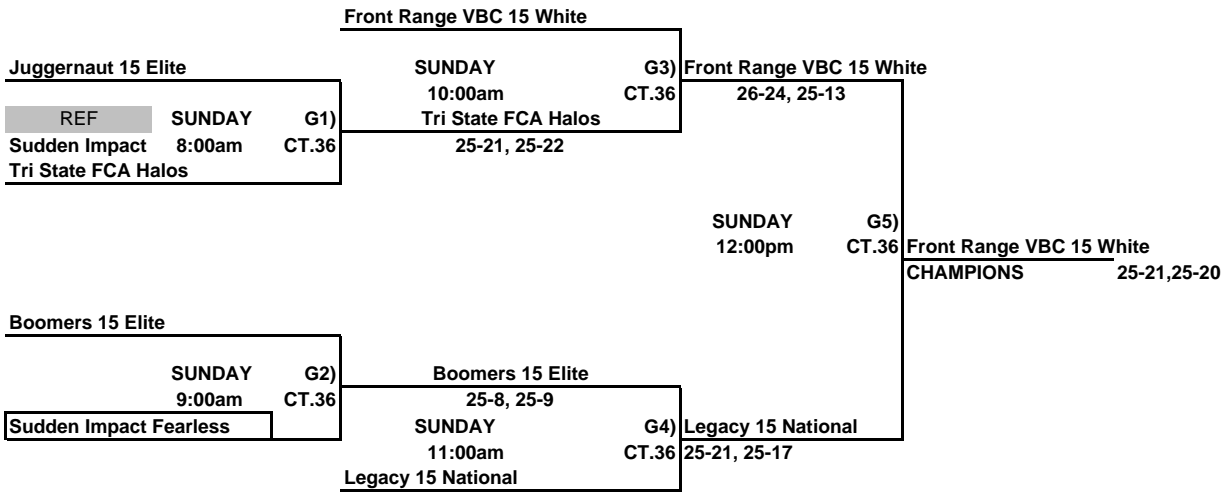

Girls 15 Open Championship Bracket
Disney's Wide World of Sports

MAVA 15 Elite

THIS BOX MEANS YOU REFEREE THE MATCH PRIOR TO YOUR MATCH ON YOUR COURT.
LOSER STAY AND REFEREE THE NEXT MATCH ON THEIR COURT.

Girls 15 Open Classic Bracket
ORANGE COUNTY CONVENTION CENTER

Alamo 15 Kaepa

THIS BOX MEANS YOU REFEREE THE MATCH PRIOR TO YOUR MATCH ON YOUR COURT.
LOSER STAY AND REFEREE THE NEXT MATCH ON THEIR COURT.

Girls 15 & Under Open Consolation Bracket
ORANGE COUNTY CONVENTION CENTER

THIS BOX MEANS YOU REFEREE THE MATCH PRIOR TO YOUR MATCH ON YOUR COURT. LOSER STAY AND REFEREE THE NEXT MATCH ON THEIR COURT.

Girls 15 & Under Open Red Bracket
ORANGE COUNTY CONVENTION CENTER

THIS BOX MEANS YOU REFEREE THE MATCH PRIOR TO YOUR MATCH ON YOUR COURT. LOSER STAY AND REFEREE THE NEXT MATCH ON THEIR COURT.

Girls 15 & Under Open White Bracket
ORANGE COUNTY CONVENTION CENTER

THIS BOX MEANS YOU REFEREE THE MATCH PRIOR TO YOUR MATCH ON YOUR COURT.
 LOSER STAY AND REFEREE THE NEXT MATCH ON THEIR COURT.