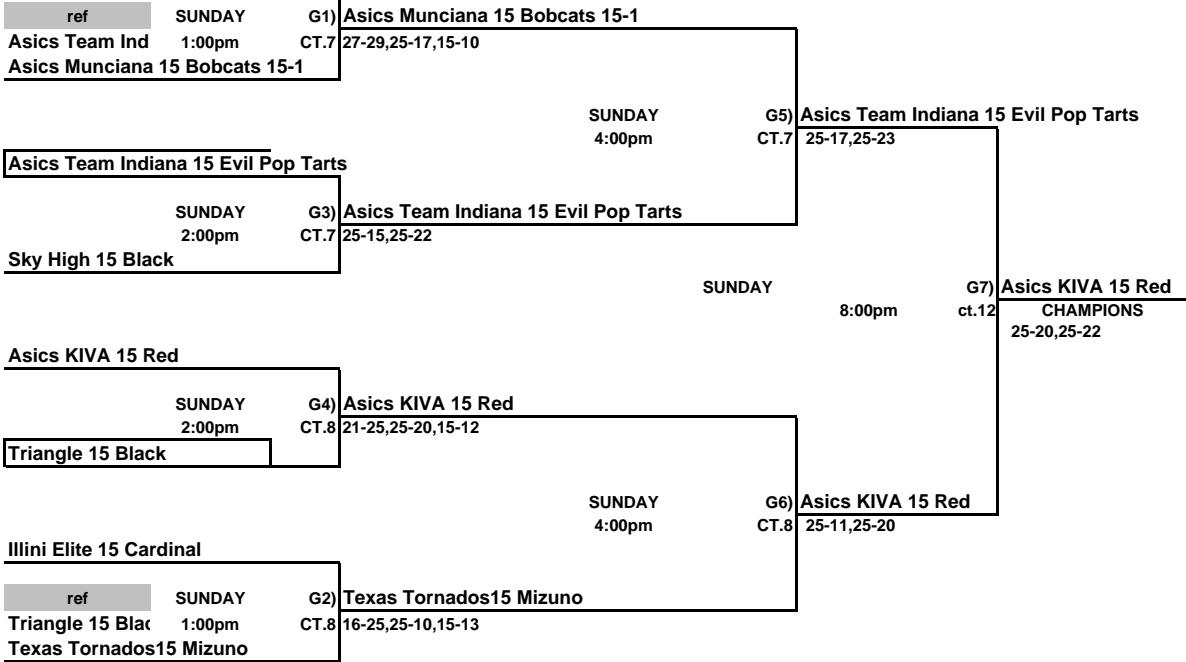

Girls 15 Open Championship Bracket
Disney's Wide World of Sports

MAVA 15 Elite

THIS BOX MEANS YOU REFEREE THE MATCH PRIOR TO YOUR MATCH ON YOUR COURT.
LOSER STAY AND REFEREE THE NEXT MATCH ON THEIR COURT.

Girls 15 Open Classic Bracket
ORANGE COUNTY CONVENTION CENTER

Alamo 15 Kaepa

THIS BOX MEANS YOU REFEREE THE MATCH PRIOR TO YOUR MATCH ON YOUR COURT.
LOSER STAY AND REFEREE THE NEXT MATCH ON THEIR COURT.

Girls 15 & Under Open Consolation Bracket
ORANGE COUNTY CONVENTION CENTER

THIS BOX MEANS YOU REFEREE THE MATCH PRIOR TO YOUR MATCH ON YOUR COURT. LOSER STAY AND REFEREE THE NEXT MATCH ON THEIR COURT.

Girls 15 & Under Open Red Bracket
ORANGE COUNTY CONVENTION CENTER

THIS BOX MEANS YOU REFEREE THE MATCH PRIOR TO YOUR MATCH ON YOUR COURT. LOSER STAY AND REFEREE THE NEXT MATCH ON THEIR COURT.

Girls 15 & Under Open White Bracket
ORANGE COUNTY CONVENTION CENTER

THIS BOX MEANS YOU REFEREE THE MATCH PRIOR TO YOUR MATCH ON YOUR COURT.
 LOSER STAY AND REFEREE THE NEXT MATCH ON THEIR COURT.