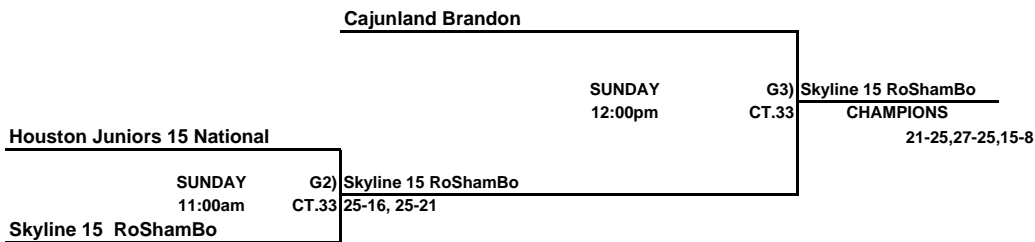

Girls 15 Open Championship Bracket
Disney's Wide World of Sports

MAVA 15 Elite

THIS BOX MEANS YOU REFEREE THE MATCH PRIOR TO YOUR MATCH ON YOUR COURT.
LOSER STAY AND REFEREE THE NEXT MATCH ON THEIR COURT.

Girls 15 Open Classic Bracket
ORANGE COUNTY CONVENTION CENTER

Alamo 15 Kaepa

THIS BOX MEANS YOU REFEREE THE MATCH PRIOR TO YOUR MATCH ON YOUR COURT.
LOSER STAY AND REFEREE THE NEXT MATCH ON THEIR COURT.

Girls 15 & Under Open Consolation Bracket
ORANGE COUNTY CONVENTION CENTER

THIS BOX MEANS YOU REFEREE THE MATCH PRIOR TO YOUR MATCH ON YOUR COURT. LOSER STAY AND REFEREE THE NEXT MATCH ON THEIR COURT.

Girls 15 & Under Open Red Bracket
ORANGE COUNTY CONVENTION CENTER