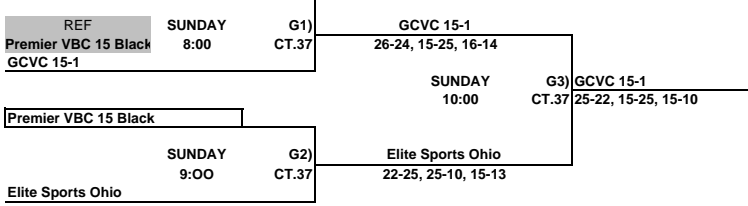

ALL TEAMS THAT LOSE STAY TO REFEREE THE NEXT MATCH
 This Box means you must referee the match prior to your match

Girls 15 & Under Club Red Bracket
ORANGE COUNTY CONVENTION CENTER

ALL TEAMS THAT LOSE STAY TO REFEREE THE NEXT MATCH
 This Box means you must referee the match prior to your match

Girls 15 & Under Club White Bracket
ORANGE COUNTY CONVENTION CENTER

ALL TEAMS THAT LOSE STAY TO REFEREE THE NEXT MATCH
 This Box means you must referee the match prior to your match

Girls 15 & Under Club Blue Bracket
ORANGE COUNTY CONVENTION CENTER

ALL TEAMS THAT LOSE STAY TO REFEREE THE NEXT MATCH
 This Box means you must referee the match prior to your match

Girls 15 & Under Club Yellow Bracket
ORANGE COUNTY CONVENTION CENTER

Central Ohio 15-1

THIS BOX MEANS YOU REFEREE THE MATCH PRIOR TO YOUR MATCH ON YOUR COURT.
LOSER STAY AND REFEREE THE NEXT MATCH ON THEIR COURT.

Girls 15 & Under Club Green Bracket
ORANGE COUNTY CONVENTION CENTER

Stewie 14 Blue

THIS BOX MEANS YOU REFEREE THE MATCH PRIOR TO YOUR MATCH ON YOUR COURT.
LOSER STAY AND REFEREE THE NEXT MATCH ON THEIR COURT.