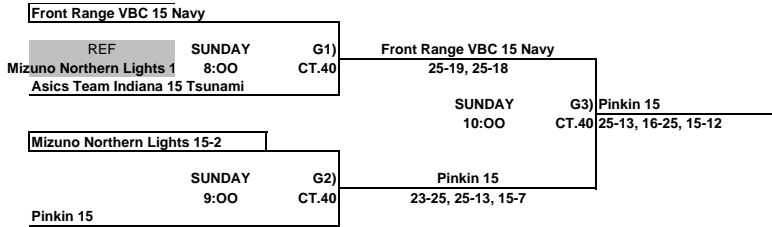

Girls 15 & Under Club Championship Bracket
ORANGE COUNTY CONVENTION CENTER AND DISNEY WIDE WORLD OF SPORTS

REVISED

ALL TEAMS THAT LOSE STAY TO REFEREE THE NEXT MATCH

This Box means you must referee the match prior to your match

Girls 15 & Under Club Classic Bracket
ORANGE COUNTY CONVENTION CENTER

REVISED

ALL TEAMS THAT LOSE STAY TO REFEREE THE NEXT MATCH

This Box means you must referee the match prior to your match

Girls 15 & Under Club Consolation Bracket
ORANGE COUNTY CONVENTION CENTER

ALL TEAMS THAT LOSE STAY TO REFEREE THE NEXT MATCH
 This Box means you must referee the match prior to your match

Girls 15 & Under Club Red Bracket
ORANGE COUNTY CONVENTION CENTER

ALL TEAMS THAT LOSE STAY TO REFEREE THE NEXT MATCH
 This Box means you must referee the match prior to your match

Girls 15 & Under Club White Bracket
ORANGE COUNTY CONVENTION CENTER

ALL TEAMS THAT LOSE STAY TO REFEREE THE NEXT MATCH
 This Box means you must referee the match prior to your match

Girls 15 & Under Club Blue Bracket
ORANGE COUNTY CONVENTION CENTER