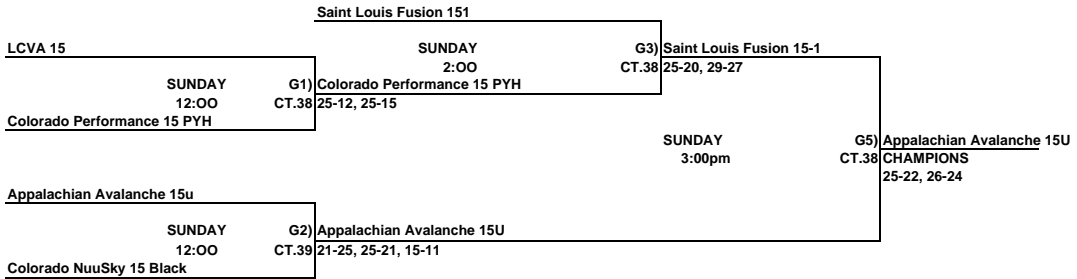

Girls 15 & Under Club Classic Bracket
ORANGE COUNTY CONVENTION CENTER

REVISED

ALL TEAMS THAT LOSE STAY TO REFEREE THE NEXT MATCH

This Box means you must referee the match prior to your match

Girls 15 & Under Club Consolation Bracket
ORANGE COUNTY CONVENTION CENTER

ALL TEAMS THAT LOSE STAY TO REFEREE THE NEXT MATCH
 This Box means you must referee the match prior to your match

Girls 15 & Under Club Red Bracket
ORANGE COUNTY CONVENTION CENTER

ALL TEAMS THAT LOSE STAY TO REFEREE THE NEXT MATCH
 This Box means you must referee the match prior to your match

Girls 15 & Under Club White Bracket
ORANGE COUNTY CONVENTION CENTER

ALL TEAMS THAT LOSE STAY TO REFEREE THE NEXT MATCH
 This Box means you must referee the match prior to your match

Girls 15 & Under Club Blue Bracket
ORANGE COUNTY CONVENTION CENTER