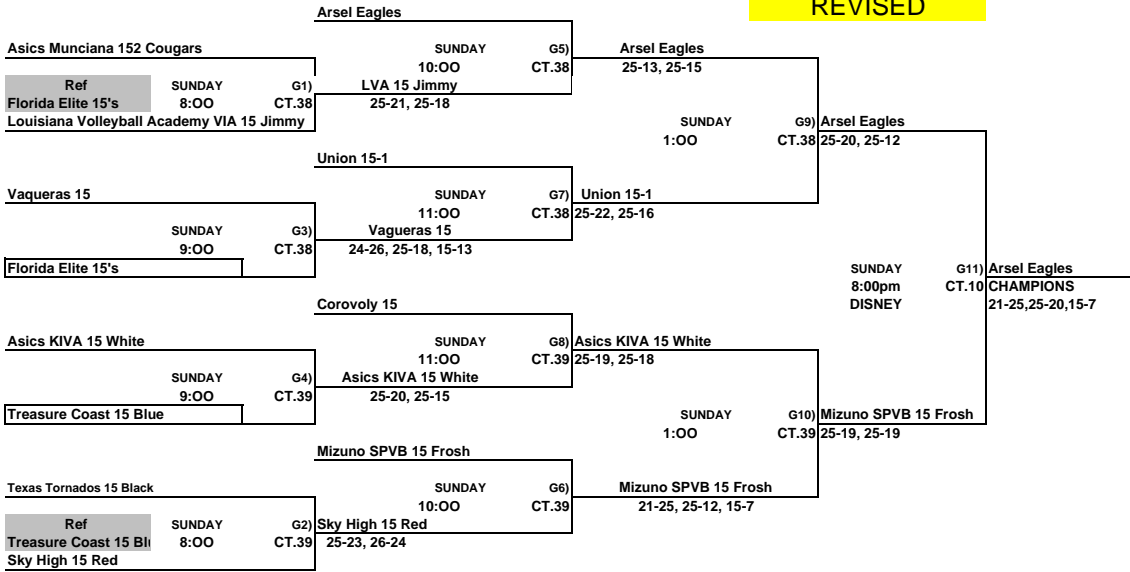

Girls 15 & Under Club Championship Bracket
ORANGE COUNTY CONVENTION CENTER AND DISNEY WIDE WORLD OF SPORTS

REVISED

ALL TEAMS THAT LOSE STAY TO REFEREE THE NEXT MATCH

This Box means you must referee the match prior to your match

Girls 15 & Under Club Classic Bracket
ORANGE COUNTY CONVENTION CENTER

REVISED

ALL TEAMS THAT LOSE STAY TO REFEREE THE NEXT MATCH

This Box means you must referee the match prior to your match

Girls 15 & Under Club Consolation Bracket
ORANGE COUNTY CONVENTION CENTER

ALL TEAMS THAT LOSE STAY TO REFEREE THE NEXT MATCH
 This Box means you must referee the match prior to your match

Girls 15 & Under Club Red Bracket
ORANGE COUNTY CONVENTION CENTER

ALL TEAMS THAT LOSE STAY TO REFEREE THE NEXT MATCH
 This Box means you must referee the match prior to your match

Girls 15 & Under Club White Bracket
ORANGE COUNTY CONVENTION CENTER

ALL TEAMS THAT LOSE STAY TO REFEREE THE NEXT MATCH
 This Box means you must referee the match prior to your match

Girls 15 & Under Club Blue Bracket
ORANGE COUNTY CONVENTION CENTER