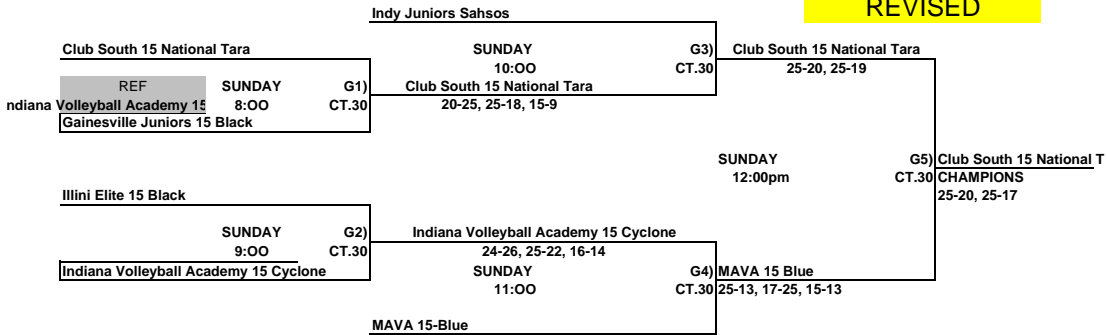

Girls 15 & Under Club Championship Bracket
ORANGE COUNTY CONVENTION CENTER AND DISNEY WIDE WORLD OF SPORTS

REVISED

ALL TEAMS THAT LOSE STAY TO REFEREE THE NEXT MATCH

This Box means you must referee the match prior to your match

Girls 15 & Under Club Classic Bracket
ORANGE COUNTY CONVENTION CENTER

REVISED

ALL TEAMS THAT LOSE STAY TO REFEREE THE NEXT MATCH

This Box means you must referee the match prior to your match

Girls 15 & Under Club Consolation Bracket
ORANGE COUNTY CONVENTION CENTER

ALL TEAMS THAT LOSE STAY TO REFEREE THE NEXT MATCH
 This Box means you must referee the match prior to your match

Girls 15 & Under Club Red Bracket
ORANGE COUNTY CONVENTION CENTER

ALL TEAMS THAT LOSE STAY TO REFEREE THE NEXT MATCH
 This Box means you must referee the match prior to your match

Girls 15 & Under Club White Bracket
ORANGE COUNTY CONVENTION CENTER

ALL TEAMS THAT LOSE STAY TO REFEREE THE NEXT MATCH
 This Box means you must referee the match prior to your match

Girls 15 & Under Club Blue Bracket
ORANGE COUNTY CONVENTION CENTER