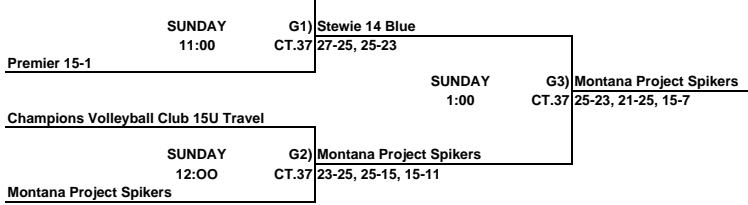

Girls 15 & Under Club White Bracket
ORANGE COUNTY CONVENTION CENTER

ALL TEAMS THAT LOSE STAY TO REFEREE THE NEXT MATCH
 This Box means you must referee the match prior to your match

Girls 15 & Under Club Blue Bracket
ORANGE COUNTY CONVENTION CENTER

ALL TEAMS THAT LOSE STAY TO REFEREE THE NEXT MATCH
 This Box means you must referee the match prior to your match

Girls 15 & Under Club Yellow Bracket
ORANGE COUNTY CONVENTION CENTER

Central Ohio 15-1

THIS BOX MEANS YOU REFEREE THE MATCH PRIOR TO YOUR MATCH ON YOUR COURT.
LOSER STAY AND REFEREE THE NEXT MATCH ON THEIR COURT.

Girls 15 & Under Club Green Bracket
ORANGE COUNTY CONVENTION CENTER

Stewie 14 Blue

THIS BOX MEANS YOU REFEREE THE MATCH PRIOR TO YOUR MATCH ON YOUR COURT.
LOSER STAY AND REFEREE THE NEXT MATCH ON THEIR COURT.

Girls 15 & Under Club Purple Bracket
ORANGE COUNTY CONVENTION CENTER

MAVA 15 Red

THIS BOX MEANS YOU REFEREE THE MATCH PRIOR TO YOUR MATCH ON YOUR COURT.
LOSER STAY AND REFEREE THE NEXT MATCH ON THEIR COURT.