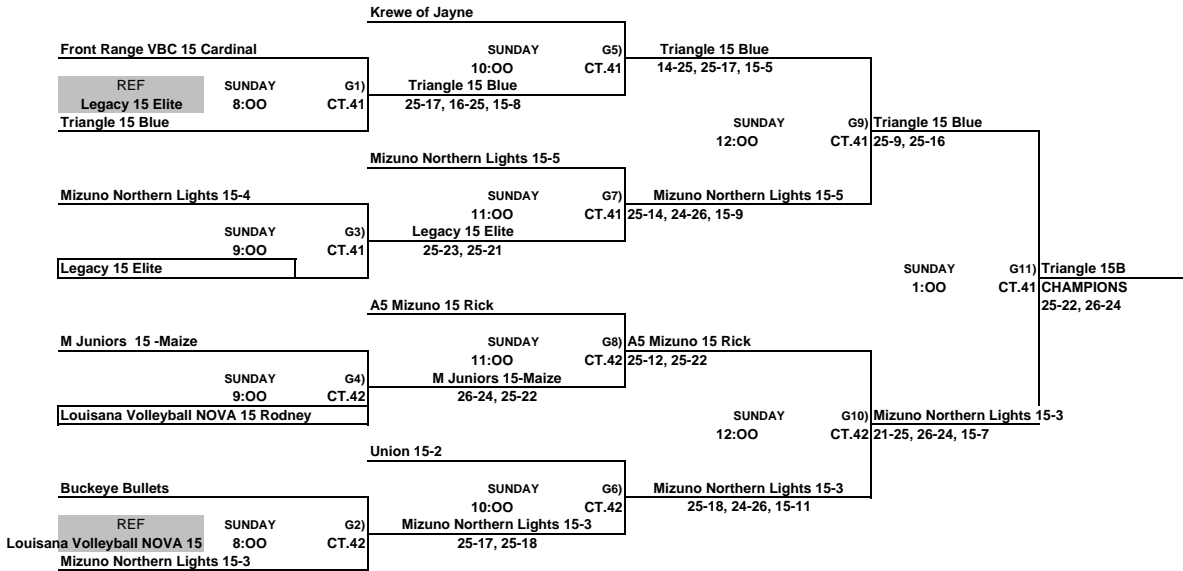

Girls 15 & Under Club Championship Bracket
ORANGE COUNTY CONVENTION CENTER AND DISNEY WIDE WORLD OF SPORTS

REVISED

ALL TEAMS THAT LOSE STAY TO REFEREE THE NEXT MATCH

This Box means you must referee the match prior to your match

Girls 15 & Under Club Classic Bracket
ORANGE COUNTY CONVENTION CENTER

REVISED

ALL TEAMS THAT LOSE STAY TO REFEREE THE NEXT MATCH

This Box means you must referee the match prior to your match

Girls 15 & Under Club Consolation Bracket
ORANGE COUNTY CONVENTION CENTER

ALL TEAMS THAT LOSE STAY TO REFEREE THE NEXT MATCH
 This Box means you must referee the match prior to your match

Girls 15 & Under Club Red Bracket
ORANGE COUNTY CONVENTION CENTER

ALL TEAMS THAT LOSE STAY TO REFEREE THE NEXT MATCH
 This Box means you must referee the match prior to your match

Girls 15 & Under Club White Bracket
ORANGE COUNTY CONVENTION CENTER

ALL TEAMS THAT LOSE STAY TO REFEREE THE NEXT MATCH
 This Box means you must referee the match prior to your match

Girls 15 & Under Club Blue Bracket
ORANGE COUNTY CONVENTION CENTER