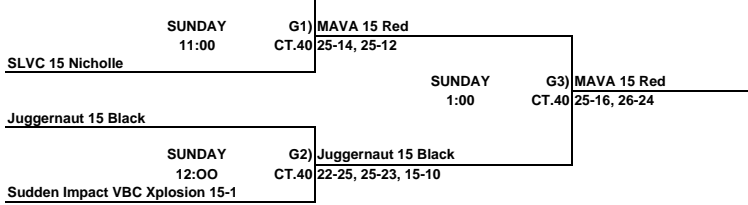

ALL TEAMS THAT LOSE STAY TO REFEREE THE NEXT MATCH
 This Box means you must referee the match prior to your match

Girls 15 & Under Club Yellow Bracket
ORANGE COUNTY CONVENTION CENTER

Central Ohio 15-1

THIS BOX MEANS YOU REFEREE THE MATCH PRIOR TO YOUR MATCH ON YOUR COURT.
LOSER STAY AND REFEREE THE NEXT MATCH ON THEIR COURT.

Girls 15 & Under Club Green Bracket
ORANGE COUNTY CONVENTION CENTER

Stewie 14 Blue

THIS BOX MEANS YOU REFEREE THE MATCH PRIOR TO YOUR MATCH ON YOUR COURT.
LOSER STAY AND REFEREE THE NEXT MATCH ON THEIR COURT.

Girls 15 & Under Club Purple Bracket
ORANGE COUNTY CONVENTION CENTER

MAVA 15 Red

THIS BOX MEANS YOU REFEREE THE MATCH PRIOR TO YOUR MATCH ON YOUR COURT.
LOSER STAY AND REFEREE THE NEXT MATCH ON THEIR COURT.

Girls 15 & Under Club Orange Bracket
Disney's Wide World of Sports

Club South 15 National LJ

THIS BOX MEANS YOU REFEREE THE MATCH PRIOR TO YOUR MATCH ON YOUR COURT.
LOSER STAY AND REFEREE THE NEXT MATCH ON THEIR COURT.