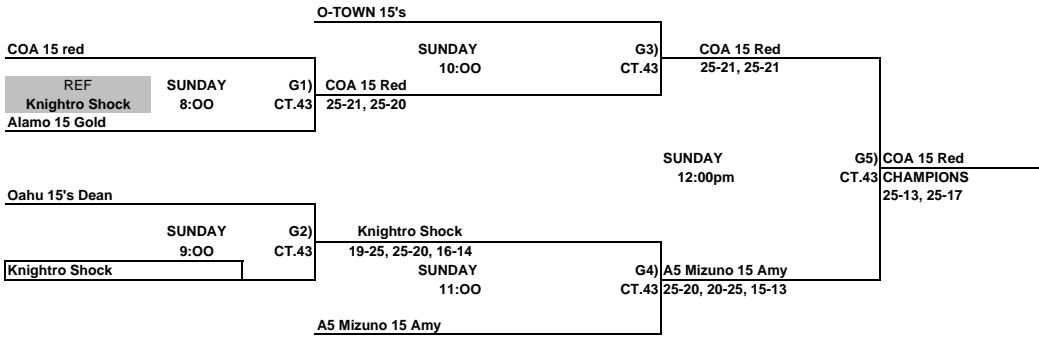

Girls 15 & Under Club Championship Bracket
ORANGE COUNTY CONVENTION CENTER AND DISNEY WIDE WORLD OF SPORTS

REVISED

ALL TEAMS THAT LOSE STAY TO REFEREE THE NEXT MATCH

This Box means you must referee the match prior to your match

Girls 15 & Under Club Classic Bracket
ORANGE COUNTY CONVENTION CENTER

REVISED

ALL TEAMS THAT LOSE STAY TO REFEREE THE NEXT MATCH

This Box means you must referee the match prior to your match

Girls 15 & Under Club Consolation Bracket
ORANGE COUNTY CONVENTION CENTER

ALL TEAMS THAT LOSE STAY TO REFEREE THE NEXT MATCH
 This Box means you must referee the match prior to your match

Girls 15 & Under Club Red Bracket
ORANGE COUNTY CONVENTION CENTER

ALL TEAMS THAT LOSE STAY TO REFEREE THE NEXT MATCH
 This Box means you must referee the match prior to your match

Girls 15 & Under Club White Bracket
ORANGE COUNTY CONVENTION CENTER

ALL TEAMS THAT LOSE STAY TO REFEREE THE NEXT MATCH
 This Box means you must referee the match prior to your match

Girls 15 & Under Club Blue Bracket
ORANGE COUNTY CONVENTION CENTER