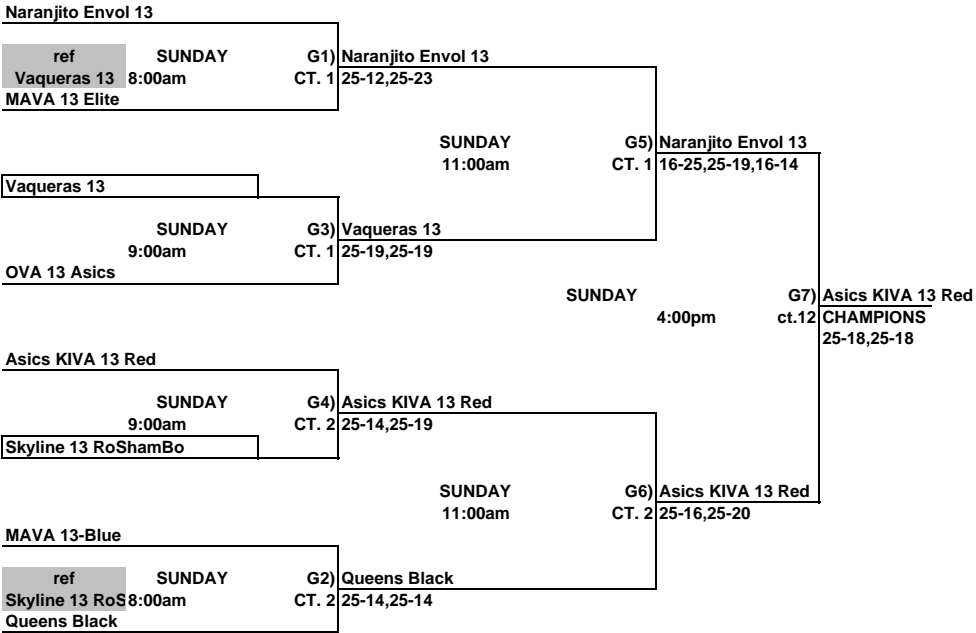

Girls 13 & Under Championship Bracket
Disney's Wide World of Sports

THIS BOX MEANS YOU REFEREE THE MATCH PRIOR TO YOUR MATCH ON YOUR COURT.
LOSER STAY AND REFEREE THE NEXT MATCH ON THEIR COURT.

Girls 13 & Under Classic Bracket
ORANGE COUNTY CONVENTION CENTER

THIS BOX MEANS YOU REFEREE THE MATCH PRIOR TO YOUR MATCH ON YOUR COURT.
LOSER STAY AND REFEREE THE NEXT MATCH ON THEIR COURT.

Girls 13 & Under Consolation Bracket
ORANGE COUNTY CONVENTION CENTER

Indias de Dorado