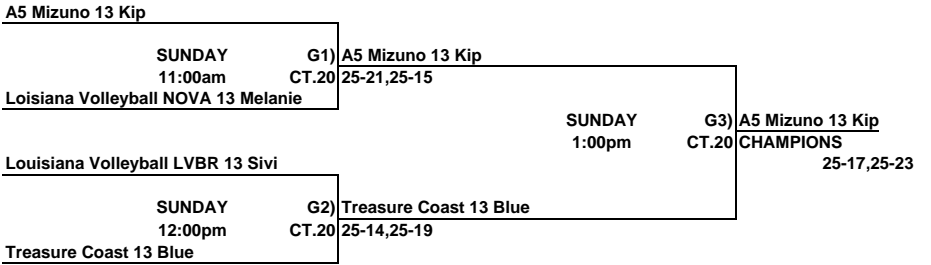

Girls 13 & Under Red Bracket
ORANGE COUNTY CONVENTION CENTER

Kaepa Blue Lightning 13-1 Blue

USA South 13			
ref	SUNDAY	G1)	USA South 13
Champions Vo	8:00am	CT.24	25-23, 6-25, 15-11
COA 13 Red			

SUNDAY	G5)	Kaepa Blue Lightning 13-1 Blue
10:00am	CT.24	25-20,25-7

SUNDAY	G7)	Kaepa Blue Lightning 13-1 Blue
11:00am	CT.24	28-26,12-25,15-9

SLVC 13 Carolyn

SUNDAY	G3)	SLVC 13 Carolyn
9:00am	CT.24	25-15, 25-20
Champions Volleyball Club 13U		

SUNDAY	G8)	Union 13-1
12:00pm	CT.24	CHAMPIONS 19-25, 25-22,15-12

Union 13-1

ref	SUNDAY	G2)	Union 13-1
Asics Team Indiar	8:00am	CT.25	26-24, 25-23
ACE Xtreme 13			

SUNDAY	G6)	Union 13-1
10:00am	CT.25	25-12,25-9

Asics Team Indiana 13 Chaos

SUNDAY	G4)	Chaska 13-1
9:00am	CT.25	25-22, 25-21
Chaska 13-1		

ALL TEAMS THAT LOSE STAY TO REFEREE THE NEXT MATCH
This Box means you must referee the match prior to your match

Girls 13 & Under White Bracket
ORANGE COUNTY CONVENTION CENTER

ALL TEAMS THAT LOSE STAY TO REFEREE THE NEXT MATCH