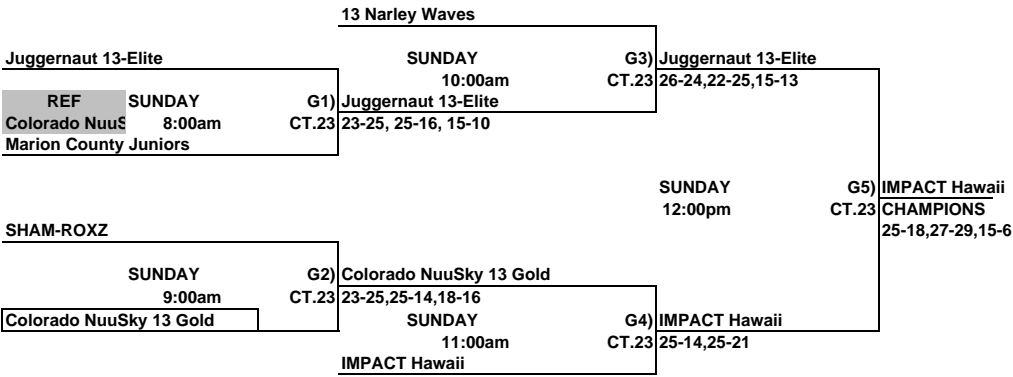

Girls 13 & Under Red Bracket
ORANGE COUNTY CONVENTION CENTER

Kaepa Blue Lightning 13-1 Blue

USA South 13			
ref	SUNDAY	G1)	USA South 13
Champions Vo	8:00am	CT.24	25-23, 6-25, 15-11
COA 13 Red			

SUNDAY	G5)	Kaepa Blue Lightning 13-1 Blue
10:00am	CT.24	25-20,25-7

SUNDAY	G7)	Kaepa Blue Lightning 13-1 Blue
11:00am	CT.24	28-26,12-25,15-9

SLVC 13 Carolyn

SUNDAY	G3)	SLVC 13 Carolyn
9:00am	CT.24	25-15, 25-20
Champions Volleyball Club 13U		

SUNDAY	G8)	Union 13-1
12:00pm	CT.24	CHAMPIONS 19-25, 25-22,15-12

ALL TEAMS THAT LOSE STAY TO REFEREE THE NEXT MATCH
This Box means you must referee the match prior to your match

Girls 13 & Under White Bracket
ORANGE COUNTY CONVENTION CENTER

ALL TEAMS THAT LOSE STAY TO REFEREE THE NEXT MATCH

This Box means you must referee the match prior to your match

Girls 13 & Under Blue Bracket
ORANGE COUNTY CONVENTION CENTER

THIS BOX MEANS YOU REFEREE THE MATCH PRIOR TO YOUR MATCH ON YOUR COURT.
LOSER STAY AND REFEREE THE NEXT MATCH ON THEIR COURT.