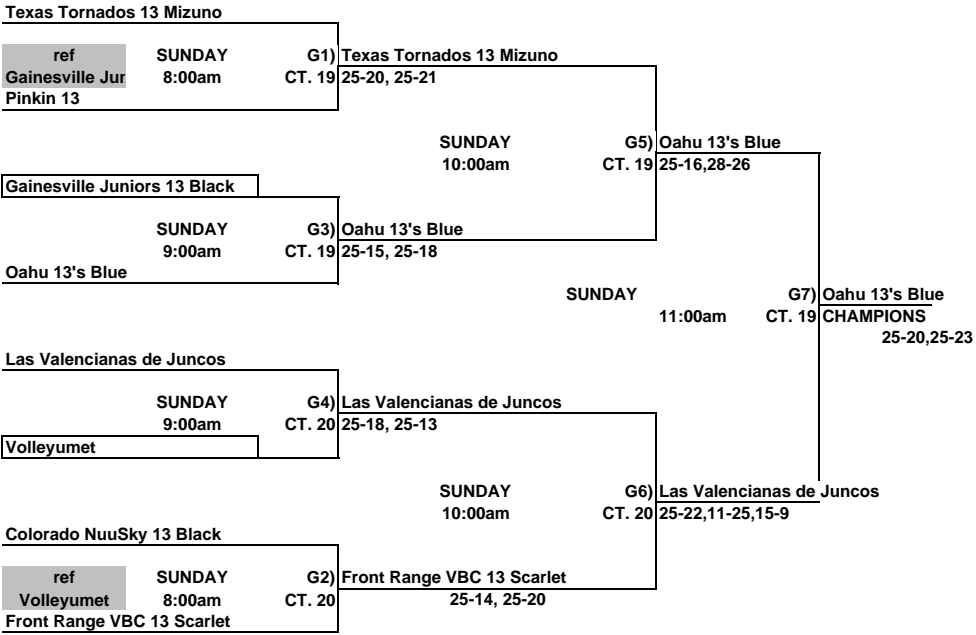

Girls 13 & Under Championship Bracket
Disney's Wide World of Sports

THIS BOX MEANS YOU REFEREE THE MATCH PRIOR TO YOUR MATCH ON YOUR COURT.
LOSER STAY AND REFEREE THE NEXT MATCH ON THEIR COURT.

Girls 13 & Under Classic Bracket
ORANGE COUNTY CONVENTION CENTER

THIS BOX MEANS YOU REFEREE THE MATCH PRIOR TO YOUR MATCH ON YOUR COURT.
LOSER STAY AND REFEREE THE NEXT MATCH ON THEIR COURT.

Girls 13 & Under Consolation Bracket
ORANGE COUNTY CONVENTION CENTER

Indias de Dorado