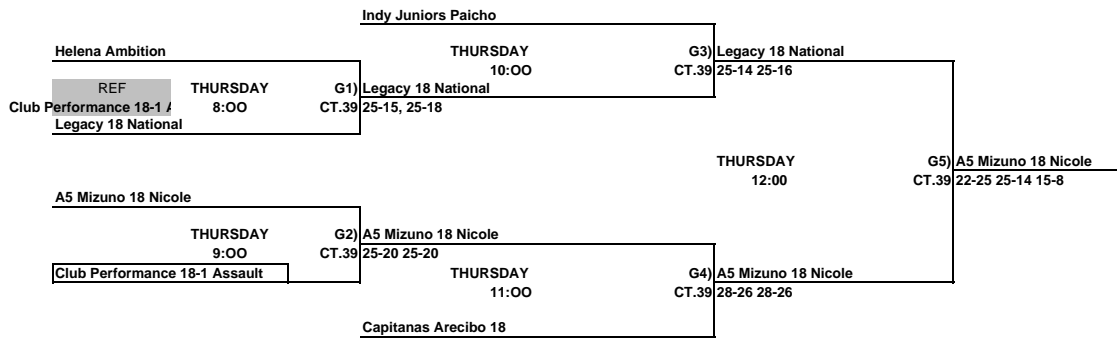

**Girls 18 & Under Club Championship Bracket**  
DISNEY'S WIDE WORLD OF SPORTS

ALL TEAMS THAT LOSE STAY TO REFEREE THE NEXT MATCH  
 This Box means you must referee the match prior to your match

**Girls 18 & Under Club Classic Bracket**  
ORANGE COUNTY CONVENTION CENTER

ALL TEAMS THAT LOSE STAY TO REFEREE THE NEXT MATCH  
 This Box means you must referee the match prior to your match

**Girls 18 & Under Club Consolation Bracket**  
**ORANGE COUNTY CONVENTION CENTER**

THIS BOX MEANS YOU REFEREE THE MATCH PRIOR TO YOUR MATCH ON YOUR COURT.  
 LOSER STAY AND REFEREE THE NEXT MATCH ON THEIR COURT.

**Girls 18 & Under Club Red Bracket**  
**ORANGE COUNTY CONVENTION CENTER**

THIS BOX MEANS YOU REFEREE THE MATCH PRIOR TO YOUR MATCH ON YOUR COURT.  
 LOSER STAY AND REFEREE THE NEXT MATCH ON THEIR COURT.

**Girls 18 & Under Club White Bracket**  
**ORANGE COUNTY CONVENTION CENTER**

THIS BOX MEANS YOU REFEREE THE MATCH PRIOR TO YOUR MATCH ON YOUR COURT.  
 LOSER STAY AND REFEREE THE NEXT MATCH ON THEIR COURT.