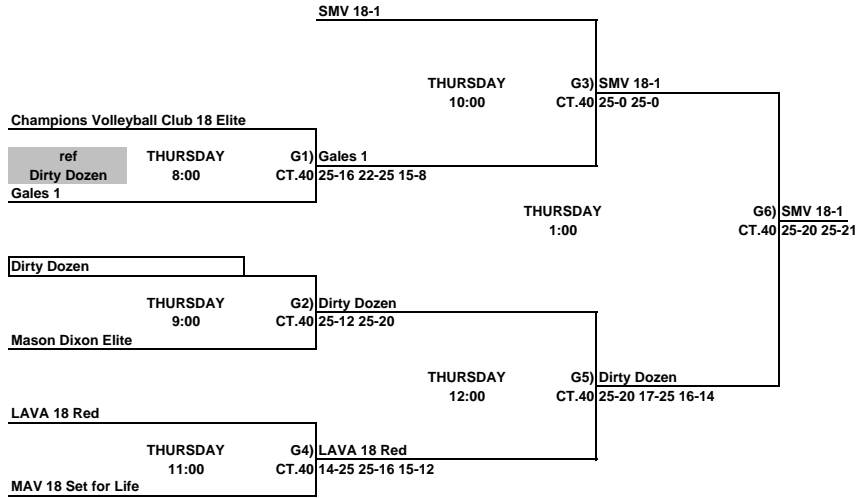

**Girls 18 & Under Club Championship Bracket**  
DISNEY'S WIDE WORLD OF SPORTS

ALL TEAMS THAT LOSE STAY TO REFEREE THE NEXT MATCH  
 This Box means you must referee the match prior to your match

**Girls 18 & Under Club Classic Bracket**  
ORANGE COUNTY CONVENTION CENTER

ALL TEAMS THAT LOSE STAY TO REFEREE THE NEXT MATCH  
 This Box means you must referee the match prior to your match

**Girls 18 & Under Club Consolation Bracket**  
**ORANGE COUNTY CONVENTION CENTER**

THIS BOX MEANS YOU REFEREE THE MATCH PRIOR TO YOUR MATCH ON YOUR COURT.  
 LOSER STAY AND REFEREE THE NEXT MATCH ON THEIR COURT.

**Girls 18 & Under Club Red Bracket**  
**ORANGE COUNTY CONVENTION CENTER**

THIS BOX MEANS YOU REFEREE THE MATCH PRIOR TO YOUR MATCH ON YOUR COURT.  
 LOSER STAY AND REFEREE THE NEXT MATCH ON THEIR COURT.

**Girls 18 & Under Club White Bracket**  
**ORANGE COUNTY CONVENTION CENTER**

THIS BOX MEANS YOU REFEREE THE MATCH PRIOR TO YOUR MATCH ON YOUR COURT.  
 LOSER STAY AND REFEREE THE NEXT MATCH ON THEIR COURT.