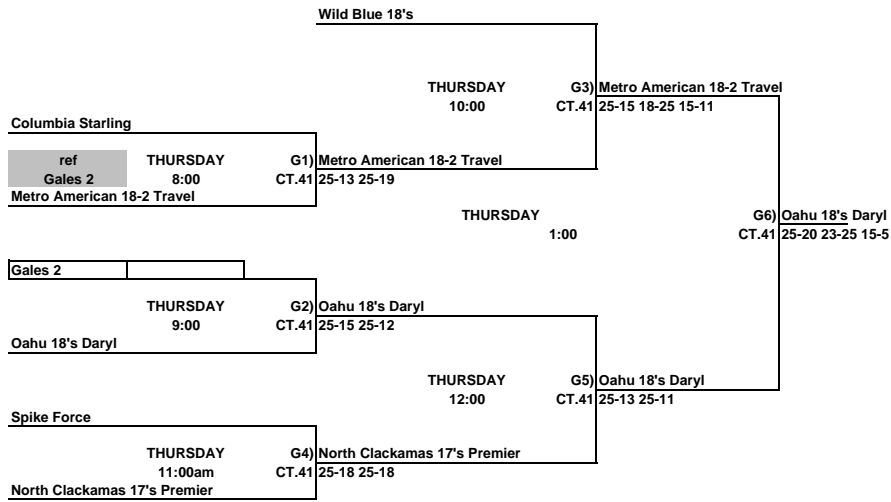

**Girls 18 & Under Club Championship Bracket**  
DISNEY'S WIDE WORLD OF SPORTS

ALL TEAMS THAT LOSE STAY TO REFEREE THE NEXT MATCH  
 This Box means you must referee the match prior to your match

**Girls 18 & Under Club Classic Bracket**  
ORANGE COUNTY CONVENTION CENTER

ALL TEAMS THAT LOSE STAY TO REFEREE THE NEXT MATCH  
 This Box means you must referee the match prior to your match

**Girls 18 & Under Club Consolation Bracket**  
**ORANGE COUNTY CONVENTION CENTER**

THIS BOX MEANS YOU REFEREE THE MATCH PRIOR TO YOUR MATCH ON YOUR COURT.  
 LOSER STAY AND REFEREE THE NEXT MATCH ON THEIR COURT.

**Girls 18 & Under Club Red Bracket**  
**ORANGE COUNTY CONVENTION CENTER**

THIS BOX MEANS YOU REFEREE THE MATCH PRIOR TO YOUR MATCH ON YOUR COURT.  
 LOSER STAY AND REFEREE THE NEXT MATCH ON THEIR COURT.

**Girls 18 & Under Club White Bracket**  
**ORANGE COUNTY CONVENTION CENTER**

THIS BOX MEANS YOU REFEREE THE MATCH PRIOR TO YOUR MATCH ON YOUR COURT.  
 LOSER STAY AND REFEREE THE NEXT MATCH ON THEIR COURT.