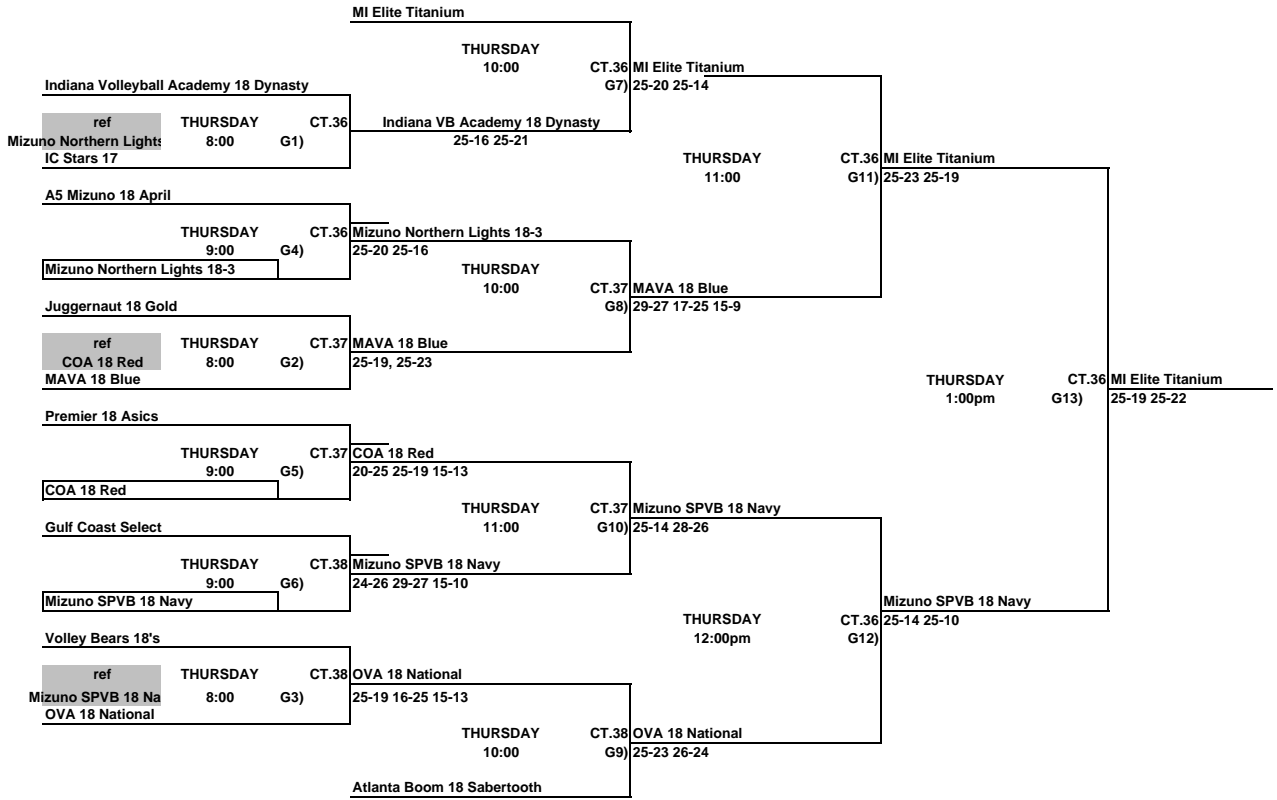

**Girls 18 & Under Club Championship Bracket**  
DISNEY'S WIDE WORLD OF SPORTS

ALL TEAMS THAT LOSE STAY TO REFEREE THE NEXT MATCH  
 This Box means you must referee the match prior to your match

**Girls 18 & Under Club Classic Bracket**  
ORANGE COUNTY CONVENTION CENTER

ALL TEAMS THAT LOSE STAY TO REFEREE THE NEXT MATCH  
 This Box means you must referee the match prior to your match

**Girls 18 & Under Club Consolation Bracket**  
**ORANGE COUNTY CONVENTION CENTER**

THIS BOX MEANS YOU REFEREE THE MATCH PRIOR TO YOUR MATCH ON YOUR COURT.  
 LOSER STAY AND REFEREE THE NEXT MATCH ON THEIR COURT.

**Girls 18 & Under Club Red Bracket**  
**ORANGE COUNTY CONVENTION CENTER**

THIS BOX MEANS YOU REFEREE THE MATCH PRIOR TO YOUR MATCH ON YOUR COURT.  
 LOSER STAY AND REFEREE THE NEXT MATCH ON THEIR COURT.

**Girls 18 & Under Club White Bracket**  
**ORANGE COUNTY CONVENTION CENTER**

THIS BOX MEANS YOU REFEREE THE MATCH PRIOR TO YOUR MATCH ON YOUR COURT.  
 LOSER STAY AND REFEREE THE NEXT MATCH ON THEIR COURT.