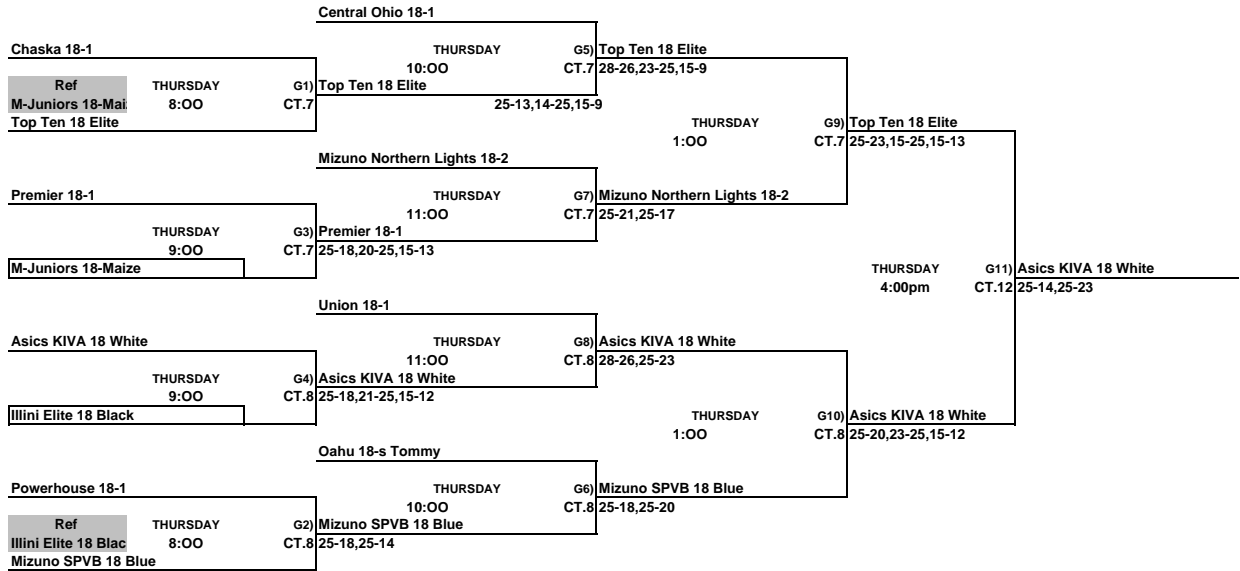

**Girls 18 & Under Club Championship Bracket**  
DISNEY'S WIDE WORLD OF SPORTS

ALL TEAMS THAT LOSE STAY TO REFEREE THE NEXT MATCH  
 This Box means you must referee the match prior to your match

**Girls 18 & Under Club Classic Bracket**  
ORANGE COUNTY CONVENTION CENTER

ALL TEAMS THAT LOSE STAY TO REFEREE THE NEXT MATCH  
 This Box means you must referee the match prior to your match

**Girls 18 & Under Club Consolation Bracket**  
**ORANGE COUNTY CONVENTION CENTER**

THIS BOX MEANS YOU REFEREE THE MATCH PRIOR TO YOUR MATCH ON YOUR COURT.  
 LOSER STAY AND REFEREE THE NEXT MATCH ON THEIR COURT.

**Girls 18 & Under Club Red Bracket**  
**ORANGE COUNTY CONVENTION CENTER**

THIS BOX MEANS YOU REFEREE THE MATCH PRIOR TO YOUR MATCH ON YOUR COURT.  
 LOSER STAY AND REFEREE THE NEXT MATCH ON THEIR COURT.

**Girls 18 & Under Club White Bracket**  
**ORANGE COUNTY CONVENTION CENTER**

THIS BOX MEANS YOU REFEREE THE MATCH PRIOR TO YOUR MATCH ON YOUR COURT.  
 LOSER STAY AND REFEREE THE NEXT MATCH ON THEIR COURT.