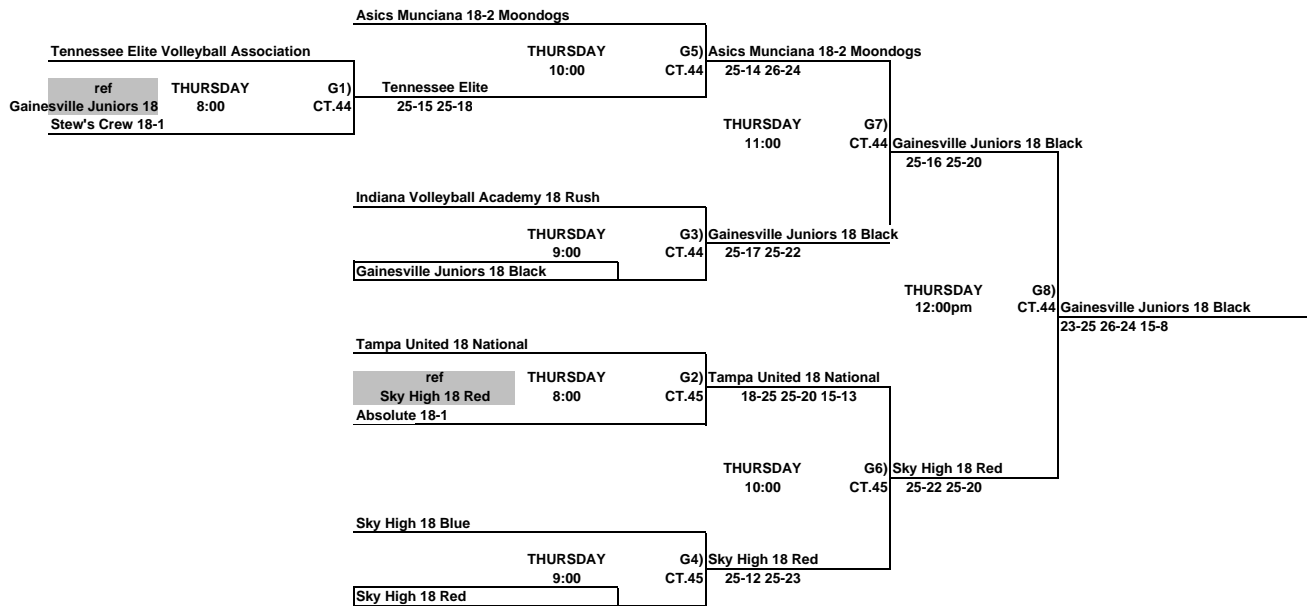

Girls 18 Open Championship Bracket
Disney's Wide World of Sports

THIS BOX MEANS YOU REFEREE THE MATCH PRIOR TO YOUR MATCH ON YOUR COURT.
LOSER STAY AND REFEREE THE NEXT MATCH ON THEIR COURT.

Girls 18 Open Classic Bracket
Disney's Wide World of Sports

THIS BOX MEANS YOU REFEREE THE MATCH PRIOR TO YOUR MATCH ON YOUR COURT.
LOSER STAY AND REFEREE THE NEXT MATCH ON THEIR COURT.

Girls 18 & Under Open Consolation Bracket
ORANGE COUNTY CONVENTION CENTER

ALL TEAMS THAT LOSE STAY TO REFEREE THE NEXT MATCH
This Box means you must referee the match prior to your match

Girls 18 & Under Open Red Bracket
ORANGE COUNTY CONVENTION CENTER

ALL TEAMS THAT LOSE STAY TO REFEREE THE NEXT MATCH
 This Box means you must referee the match prior to your match