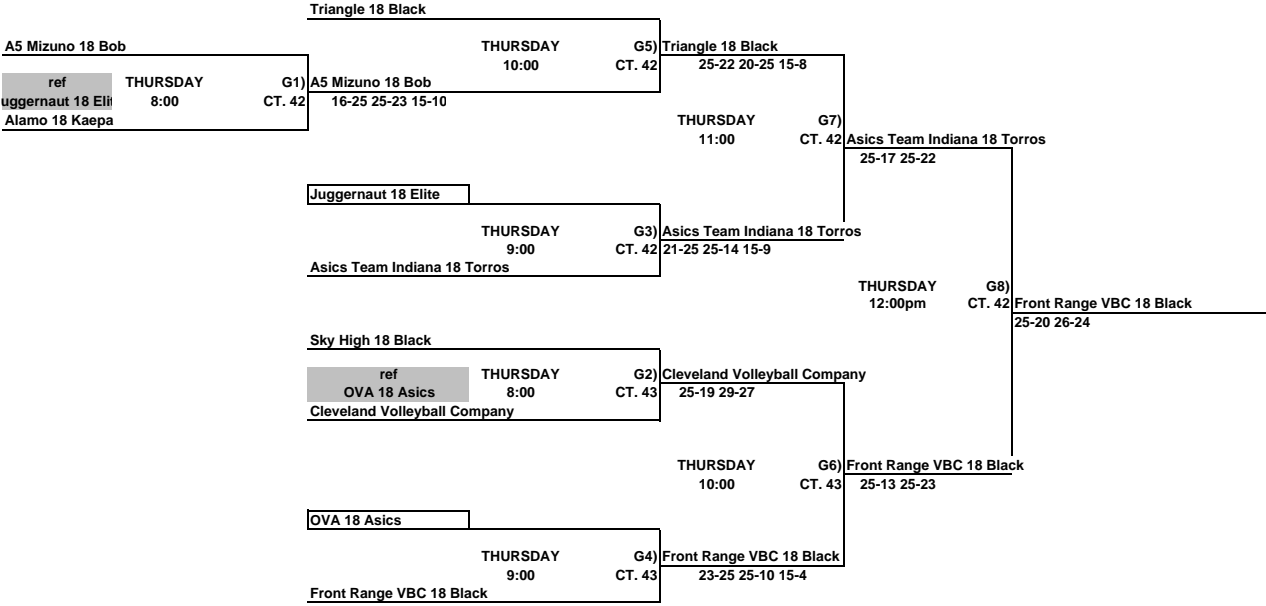

Girls 18 Open Championship Bracket
Disney's Wide World of Sports

THIS BOX MEANS YOU REFEREE THE MATCH PRIOR TO YOUR MATCH ON YOUR COURT.
LOSER STAY AND REFEREE THE NEXT MATCH ON THEIR COURT.

Girls 18 Open Classic Bracket
Disney's Wide World of Sports

THIS BOX MEANS YOU REFEREE THE MATCH PRIOR TO YOUR MATCH ON YOUR COURT.
LOSER STAY AND REFEREE THE NEXT MATCH ON THEIR COURT.

Girls 18 & Under Open Consolation Bracket
ORANGE COUNTY CONVENTION CENTER

ALL TEAMS THAT LOSE STAY TO REFEREE THE NEXT MATCH
This Box means you must referee the match prior to your match

Girls 18 & Under Open Red Bracket
ORANGE COUNTY CONVENTION CENTER

ALL TEAMS THAT LOSE STAY TO REFEREE THE NEXT MATCH
 This Box means you must referee the match prior to your match