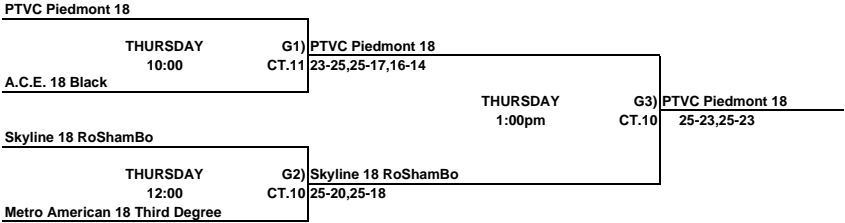

Girls 18 Open Championship Bracket
Disney's Wide World of Sports

THIS BOX MEANS YOU REFEREE THE MATCH PRIOR TO YOUR MATCH ON YOUR COURT.
LOSER STAY AND REFEREE THE NEXT MATCH ON THEIR COURT.

Girls 18 Open Classic Bracket
Disney's Wide World of Sports

THIS BOX MEANS YOU REFEREE THE MATCH PRIOR TO YOUR MATCH ON YOUR COURT.
LOSER STAY AND REFEREE THE NEXT MATCH ON THEIR COURT.

Girls 18 & Under Open Consolation Bracket
ORANGE COUNTY CONVENTION CENTER

ALL TEAMS THAT LOSE STAY TO REFEREE THE NEXT MATCH
This Box means you must referee the match prior to your match

Girls 18 & Under Open Red Bracket
ORANGE COUNTY CONVENTION CENTER

ALL TEAMS THAT LOSE STAY TO REFEREE THE NEXT MATCH
 This Box means you must referee the match prior to your match