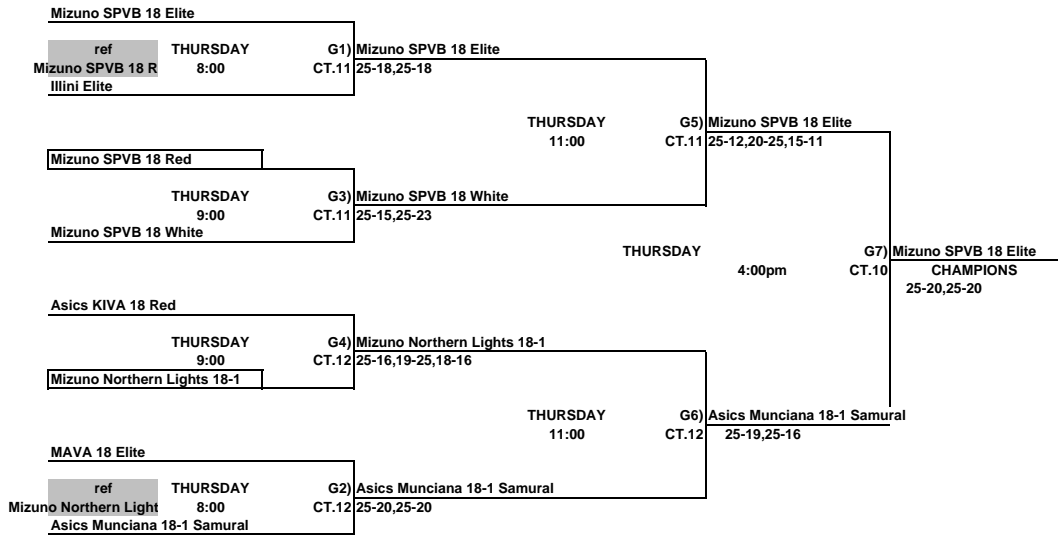

Girls 18 Open Championship Bracket
Disney's Wide World of Sports

THIS BOX MEANS YOU REFEREE THE MATCH PRIOR TO YOUR MATCH ON YOUR COURT.
LOSER STAY AND REFEREE THE NEXT MATCH ON THEIR COURT.

Girls 18 Open Classic Bracket
Disney's Wide World of Sports

THIS BOX MEANS YOU REFEREE THE MATCH PRIOR TO YOUR MATCH ON YOUR COURT.
LOSER STAY AND REFEREE THE NEXT MATCH ON THEIR COURT.

Girls 18 & Under Open Consolation Bracket
ORANGE COUNTY CONVENTION CENTER

ALL TEAMS THAT LOSE STAY TO REFEREE THE NEXT MATCH
This Box means you must referee the match prior to your match

Girls 18 & Under Open Red Bracket
ORANGE COUNTY CONVENTION CENTER

ALL TEAMS THAT LOSE STAY TO REFEREE THE NEXT MATCH
 This Box means you must referee the match prior to your match