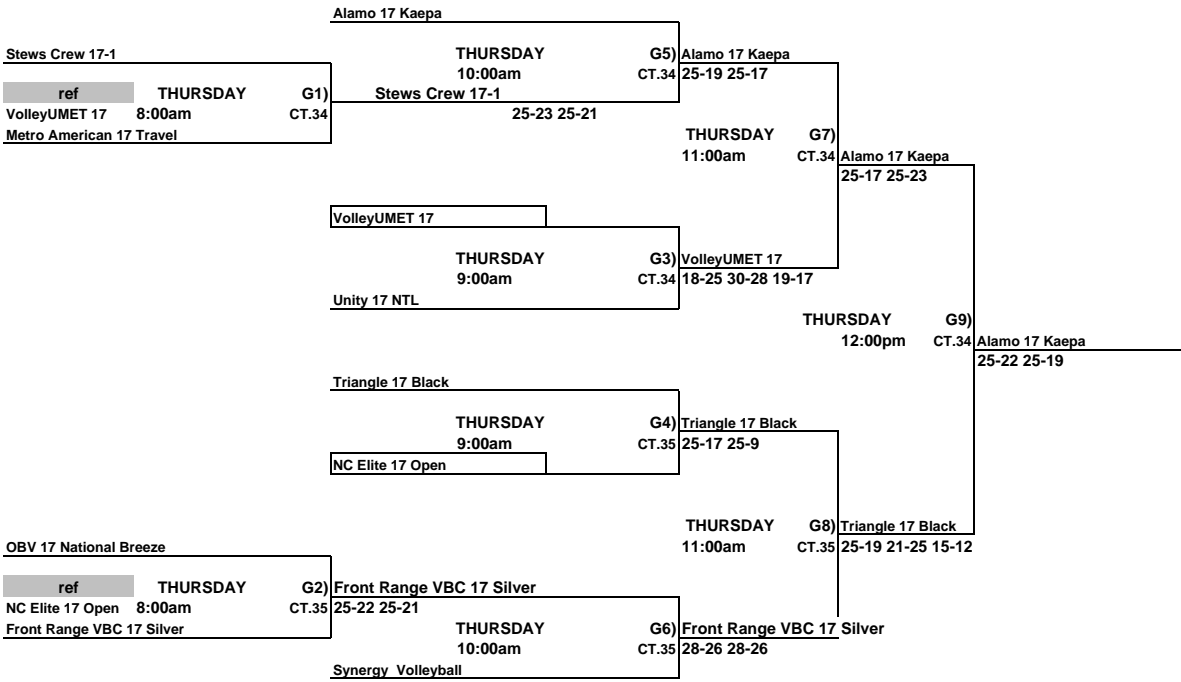

THIS BOX MEANS YOU REFEREE THE MATCH PRIOR TO YOUR MATCH ON YOUR COURT.  
LOSER STAY AND REFEREE THE NEXT MATCH ON THEIR COURT.

**Girls 17 Open Classic Bracket**  
Disney's Wide World of Sports

**Sky High 17 Black**

	THURSDAY	G1)	Sky High 17 Black
	10:00	CT.12	25-19,25-18
Asics Team Indiana 17 TnT			

Mizuno SPVB 17 Mizuno			
	THURSDAY	G2)	Mizuno SPVB 17 Mizuno
	12:00	CT.12	25-21,25-21
OVA 17 Asics			

THURSDAY 1:00 G3) Mizuno SPVB 17 Mizuno  
CT.12 25-12,25-23

THIS BOX MEANS YOU REFEREE THE MATCH PRIOR TO YOUR MATCH ON YOUR COURT.  
LOSER STAY AND REFEREE THE NEXT MATCH ON THEIR COURT.

**Girls 17 Open Open Consolation Bracket**  
Disney's Wide World of Sports

THIS BOX MEANS YOU REFEREE THE MATCH PRIOR TO YOUR MATCH ON YOUR COURT.  
LOSER STAY AND REFEREE THE NEXT MATCH ON THEIR COURT.

**Girls 17 Open Open Red Bracket**  
**ORANGE COUNTY CONVENTION CENTER**

THIS BOX MEANS YOU REFEREE THE MATCH PRIOR TO YOUR MATCH ON YOUR COURT.  
 LOSER STAY AND REFEREE THE NEXT MATCH ON THEIR COURT.