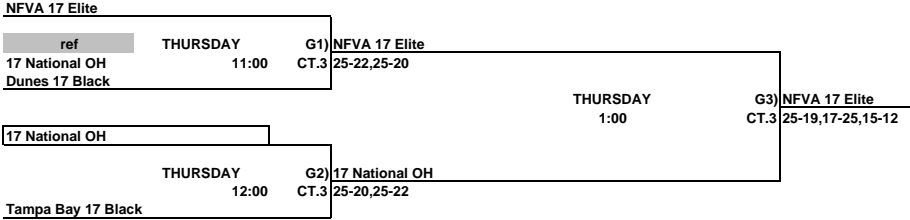

THURSDAY 11:00 G5) Illini Elite 17 Cardinal  
CT.9 25-23,19-25,15-13

THURSDAY 6:00 G7) Illini Elite 17 Cardinal  
CT.10 CHAMPIONS 25-21,25-23

THURSDAY 11:00 G6) Asics KIVA 17 Red  
CT.10 25-20,22-25,15-6

THIS BOX MEANS YOU REFEREE THE MATCH PRIOR TO YOUR MATCH ON YOUR COURT.  
LOSER STAY AND REFEREE THE NEXT MATCH ON THEIR COURT.

**Girls 17 Open Classic Bracket**  
Disney's Wide World of Sports

**Sky High 17 Black**

	THURSDAY	G1)	Sky High 17 Black
	10:00	CT.12	25-19,25-18
Asics Team Indiana 17 TnT			

Mizuno SPVB 17 Mizuno			
	THURSDAY	G2)	Mizuno SPVB 17 Mizuno
	12:00	CT.12	25-21,25-21
OVA 17 Asics			

THURSDAY 1:00 G3) Mizuno SPVB 17 Mizuno  
CT.12 25-12,25-23

THIS BOX MEANS YOU REFEREE THE MATCH PRIOR TO YOUR MATCH ON YOUR COURT.  
LOSER STAY AND REFEREE THE NEXT MATCH ON THEIR COURT.

**Girls 17 Open Open Consolation Bracket**  
Disney's Wide World of Sports