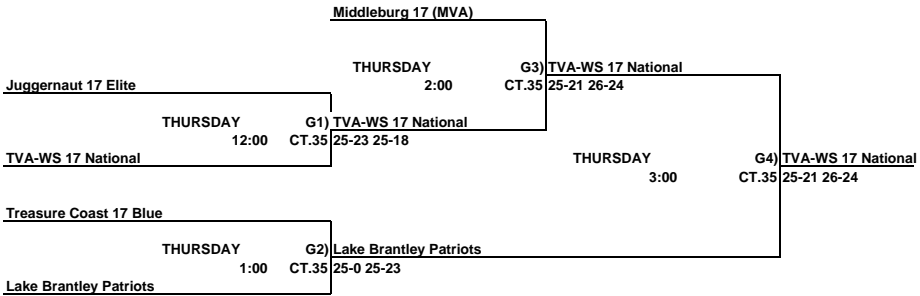

THIS BOX MEANS YOU REFEREE THE MATCH PRIOR TO YOUR MATCH ON YOUR COURT.  
LOSER STAY AND REFEREE THE NEXT MATCH ON THEIR COURT.

**Girls 17 Open Open Consolation Bracket**  
Disney's Wide World of Sports

THIS BOX MEANS YOU REFEREE THE MATCH PRIOR TO YOUR MATCH ON YOUR COURT.  
LOSER STAY AND REFEREE THE NEXT MATCH ON THEIR COURT.

**Girls 17 Open Open Red Bracket**  
**ORANGE COUNTY CONVENTION CENTER**

THIS BOX MEANS YOU REFEREE THE MATCH PRIOR TO YOUR MATCH ON YOUR COURT.  
 LOSER STAY AND REFEREE THE NEXT MATCH ON THEIR COURT.

**Girls 17 Open White Bracket**  
Disney's Wide World of Sports

THIS BOX MEANS YOU REFEREE THE MATCH PRIOR TO YOUR MATCH ON YOUR COURT.  
LOSER STAY AND REFEREE THE NEXT MATCH ON THEIR COURT.

**Girls 17 Open Blue Bracket**  
ORANGE COUNTY CONVENTION CENTER