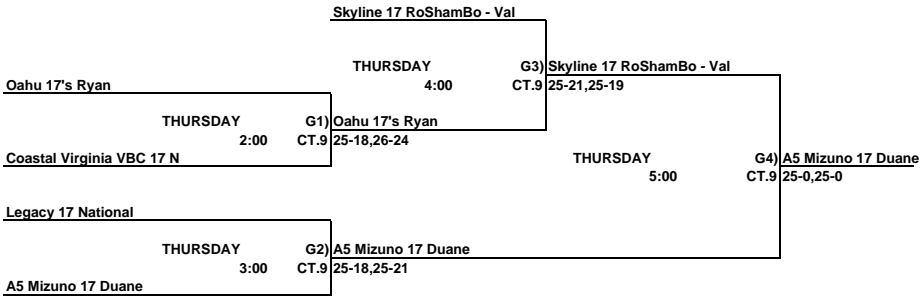

	THURSDAY	G1)	Sky High 17 Black
	10:00	CT.12	25-19,25-18
Asics Team Indiana 17 TnT			

Mizuno SPVB 17 Mizuno			
	THURSDAY	G2)	Mizuno SPVB 17 Mizuno
	12:00	CT.12	25-21,25-21
OVA 17 Asics			

THURSDAY 1:00 G3) Mizuno SPVB 17 Mizuno  
CT.12 25-12,25-23

THIS BOX MEANS YOU REFEREE THE MATCH PRIOR TO YOUR MATCH ON YOUR COURT.  
LOSER STAY AND REFEREE THE NEXT MATCH ON THEIR COURT.

**Girls 17 Open Open Consolation Bracket**  
Disney's Wide World of Sports

THIS BOX MEANS YOU REFEREE THE MATCH PRIOR TO YOUR MATCH ON YOUR COURT.  
LOSER STAY AND REFEREE THE NEXT MATCH ON THEIR COURT.

**Girls 17 Open Open Red Bracket**  
**ORANGE COUNTY CONVENTION CENTER**

THIS BOX MEANS YOU REFEREE THE MATCH PRIOR TO YOUR MATCH ON YOUR COURT.  
 LOSER STAY AND REFEREE THE NEXT MATCH ON THEIR COURT.

**Girls 17 Open White Bracket**  
Disney's Wide World of Sports

THIS BOX MEANS YOU REFEREE THE MATCH PRIOR TO YOUR MATCH ON YOUR COURT.  
LOSER STAY AND REFEREE THE NEXT MATCH ON THEIR COURT.

**Girls 17 Open Blue Bracket**  
ORANGE COUNTY CONVENTION CENTER