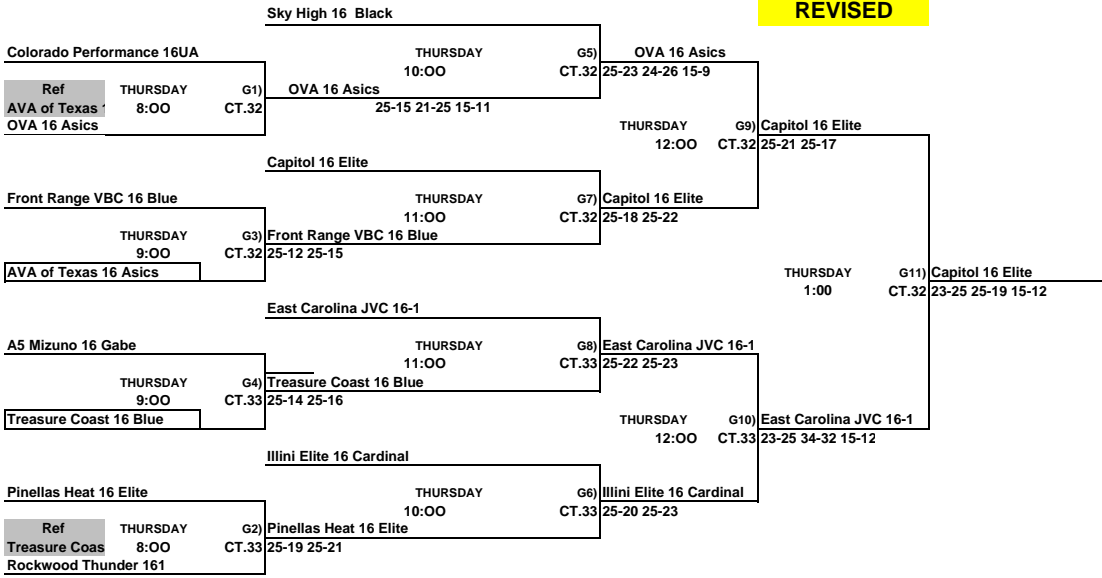

**16 & Under Open Championship Division**  
Disney's Wide World Of Sports

THIS BOX MEANS YOU REFEREE THE MATCH PRIOR TO YOUR MATCH ON YOUR COURT.  
LOSER STAY AND REFEREE THE NEXT MATCH ON THEIR COURT.

**16 & Under Open Classic Division**  
ORANGE COUNTY CONVENTION CENTER

ALL TEAMS THAT LOSE STAY TO REFEREE THE NEXT MATCH  
This Box means you must referee the match prior to your match

**Girls 16 & Under Open Consolation Bracket**  
ORANGE COUNTY CONVENTION CENTER

**REVISED**

ALL TEAMS THAT LOSE STAY TO REFEREE THE NEXT MATCH  
 This Box means you must referee the match prior to your match

**16 & Under Open Red Division**  
ORANGE COUNTY CONVENTION CENTER

**REVISED**

ALL TEAMS THAT LOSE STAY TO REFEREE THE NEXT MATCH  
 This Box means you must referee the match prior to your match

**Girls 16 & Under Open White Bracket**  
Disney's Wide World Of Sports

**REVISED**

THIS BOX MEANS YOU REFEREE THE MATCH PRIOR TO YOUR MATCH ON YOUR COURT.  
LOSER STAY AND REFEREE THE NEXT MATCH ON THEIR COURT.