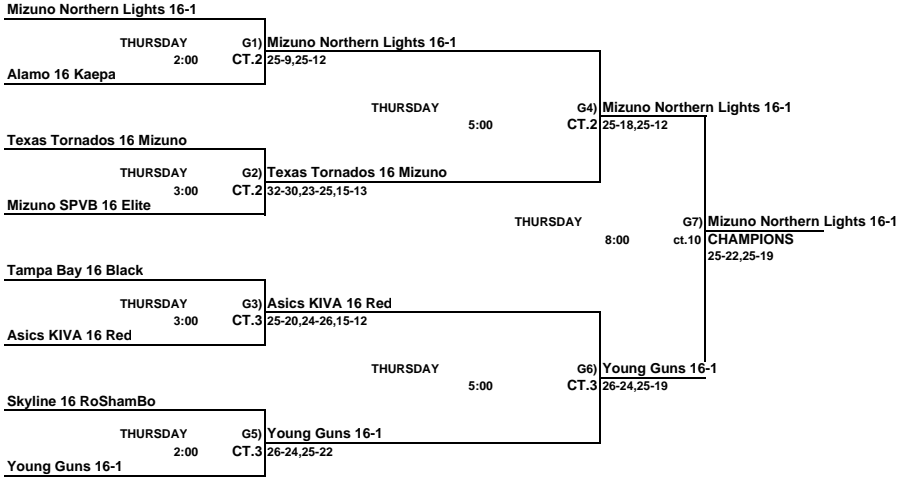

**16 & Under Open Championship Division**  
Disney's Wide World Of Sports

THIS BOX MEANS YOU REFEREE THE MATCH PRIOR TO YOUR MATCH ON YOUR COURT.  
LOSER STAY AND REFEREE THE NEXT MATCH ON THEIR COURT.

**16 & Under Open Classic Division**  
ORANGE COUNTY CONVENTION CENTER

ALL TEAMS THAT LOSE STAY TO REFEREE THE NEXT MATCH  
This Box means you must referee the match prior to your match

**Girls 16 & Under Open Consolation Bracket**  
ORANGE COUNTY CONVENTION CENTER

**REVISED**

ALL TEAMS THAT LOSE STAY TO REFEREE THE NEXT MATCH  
 This Box means you must referee the match prior to your match

**16 & Under Open Red Division**  
ORANGE COUNTY CONVENTION CENTER

**REVISED**