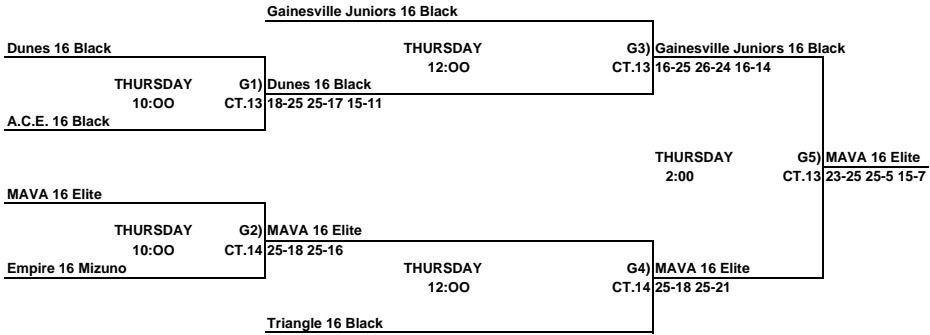

**16 & Under Open Championship Division**  
Disney's Wide World Of Sports

THIS BOX MEANS YOU REFEREE THE MATCH PRIOR TO YOUR MATCH ON YOUR COURT.  
LOSER STAY AND REFEREE THE NEXT MATCH ON THEIR COURT.

**16 & Under Open Classic Division**  
ORANGE COUNTY CONVENTION CENTER

ALL TEAMS THAT LOSE STAY TO REFEREE THE NEXT MATCH  
This Box means you must referee the match prior to your match

**Girls 16 & Under Open Consolation Bracket**  
ORANGE COUNTY CONVENTION CENTER

**REVISED**

ALL TEAMS THAT LOSE STAY TO REFEREE THE NEXT MATCH  
 This Box means you must referee the match prior to your match

**16 & Under Open Red Division**  
ORANGE COUNTY CONVENTION CENTER

**REVISED**