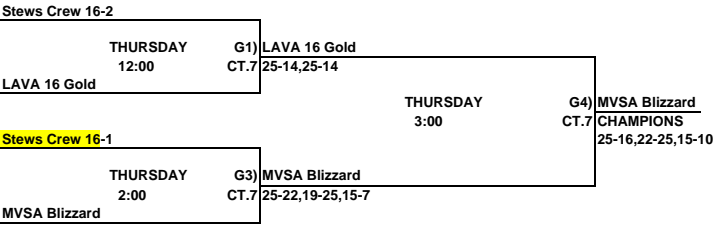

**16 & Under Open Classic Division**  
ORANGE COUNTY CONVENTION CENTER

ALL TEAMS THAT LOSE STAY TO REFEREE THE NEXT MATCH  
This Box means you must referee the match prior to your match

**Girls 16 & Under Open Consolation Bracket**  
ORANGE COUNTY CONVENTION CENTER

**REVISED**

ALL TEAMS THAT LOSE STAY TO REFEREE THE NEXT MATCH  
 This Box means you must referee the match prior to your match

**16 & Under Open Red Division**  
ORANGE COUNTY CONVENTION CENTER

**REVISED**

ALL TEAMS THAT LOSE STAY TO REFEREE THE NEXT MATCH  
 This Box means you must referee the match prior to your match

**Girls 16 & Under Open White Bracket**  
Disney's Wide World Of Sports

**REVISED**

THIS BOX MEANS YOU REFEREE THE MATCH PRIOR TO YOUR MATCH ON YOUR COURT.  
LOSER STAY AND REFEREE THE NEXT MATCH ON THEIR COURT.