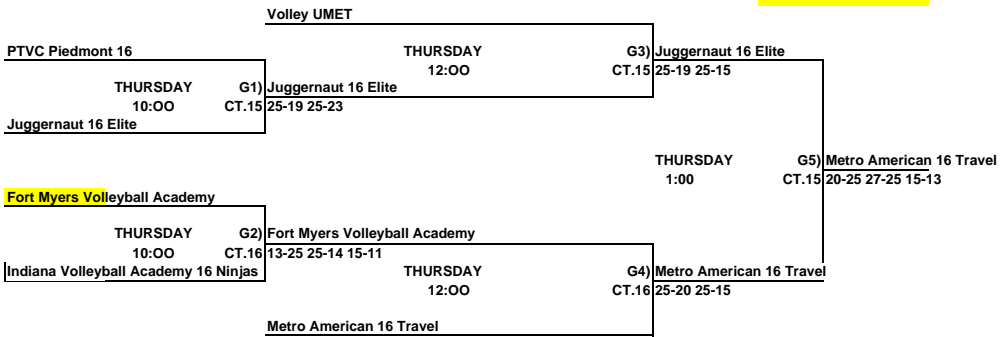

**16 & Under Open Championship Division**  
Disney's Wide World Of Sports

THIS BOX MEANS YOU REFEREE THE MATCH PRIOR TO YOUR MATCH ON YOUR COURT.  
LOSER STAY AND REFEREE THE NEXT MATCH ON THEIR COURT.

**16 & Under Open Classic Division**  
ORANGE COUNTY CONVENTION CENTER

ALL TEAMS THAT LOSE STAY TO REFEREE THE NEXT MATCH  
This Box means you must referee the match prior to your match

**Girls 16 & Under Open Consolation Bracket**  
ORANGE COUNTY CONVENTION CENTER

**REVISED**

ALL TEAMS THAT LOSE STAY TO REFEREE THE NEXT MATCH  
 This Box means you must referee the match prior to your match

**16 & Under Open Red Division**  
ORANGE COUNTY CONVENTION CENTER

**REVISED**

ALL TEAMS THAT LOSE STAY TO REFEREE THE NEXT MATCH  
 This Box means you must referee the match prior to your match

**Girls 16 & Under Open White Bracket**  
Disney's Wide World Of Sports

**REVISED**

THIS BOX MEANS YOU REFEREE THE MATCH PRIOR TO YOUR MATCH ON YOUR COURT.  
LOSER STAY AND REFEREE THE NEXT MATCH ON THEIR COURT.