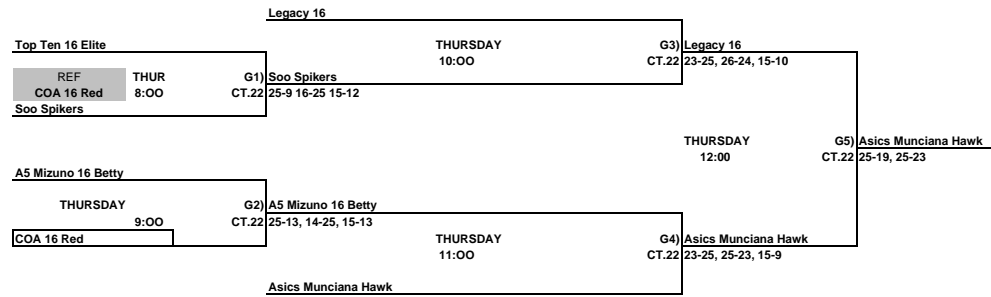

THIS BOX MEANS YOU REFEREE THE MATCH PRIOR TO YOUR MATCH ON YOUR COURT.  
 LOSER STAY AND REFEREE THE NEXT MATCH ON THEIR COURT.

**16 & Under Club Red Division**  
**ORANGE COUNTY CONVENTION CENTER**

ALL TEAMS THAT LOSE STAY TO REFEREE THE NEXT MATCH

This Box means you must referee the match prior to your match

**16 & Under Club White Division  
ORANGE COUNTY CONVENTION CENTER**

THIS BOX MEANS YOU REFEREE THE MATCH PRIOR TO YOUR MATCH ON YOUR COURT. LOSER STAY AND REFEREE THE NEXT MATCH ON THEIR COURT.

**16 & Under Club Blue Division  
ORANGE COUNTY CONVENTION CENTER**

THIS BOX MEANS YOU REFEREE THE MATCH PRIOR TO YOUR MATCH ON YOUR COURT. LOSER STAY AND REFEREE THE NEXT MATCH ON THEIR COURT.

**16 & Under Club Yellow Division**  
ORANGE COUNTY CONVENTION CENTER

ALL TEAMS THAT LOSE STAY TO REFEREE THE NEXT MATCH  
 This Box means you must referee the match prior to your match

**16 & Under Club Green Division**  
ORANGE COUNTY CONVENTION CENTER

ALL TEAMS THAT LOSE STAY TO REFEREE THE NEXT MATCH  
 This Box means you must referee the match prior to your match