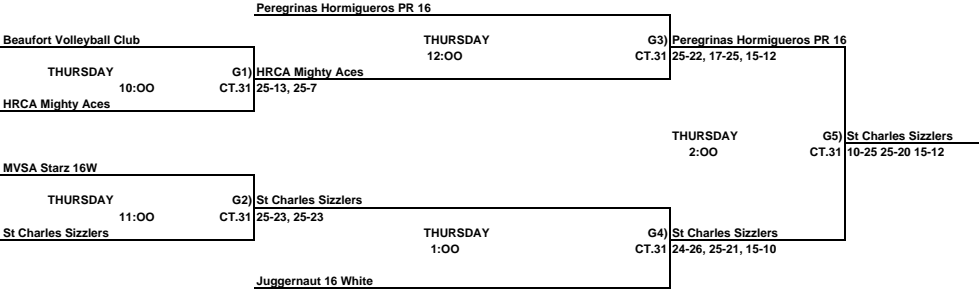

**16 & Under Club Blue Division  
ORANGE COUNTY CONVENTION CENTER**

THIS BOX MEANS YOU REFEREE THE MATCH PRIOR TO YOUR MATCH ON YOUR COURT. LOSER STAY AND REFEREE THE NEXT MATCH ON THEIR COURT.

**16 & Under Club Yellow Division**  
ORANGE COUNTY CONVENTION CENTER

ALL TEAMS THAT LOSE STAY TO REFEREE THE NEXT MATCH  
 This Box means you must referee the match prior to your match

**16 & Under Club Green Division**  
ORANGE COUNTY CONVENTION CENTER

ALL TEAMS THAT LOSE STAY TO REFEREE THE NEXT MATCH  
 This Box means you must referee the match prior to your match

**16 & Under Club Purple Division**  
ORANGE COUNTY CONVENTION CENTER

ALL TEAMS THAT LOSE STAY TO REFEREE THE NEXT MATCH  
 This Box means you must referee the match prior to your match

**16 & Under Club Orange Division**  
ORANGE COUNTY CONVENTION CENTER