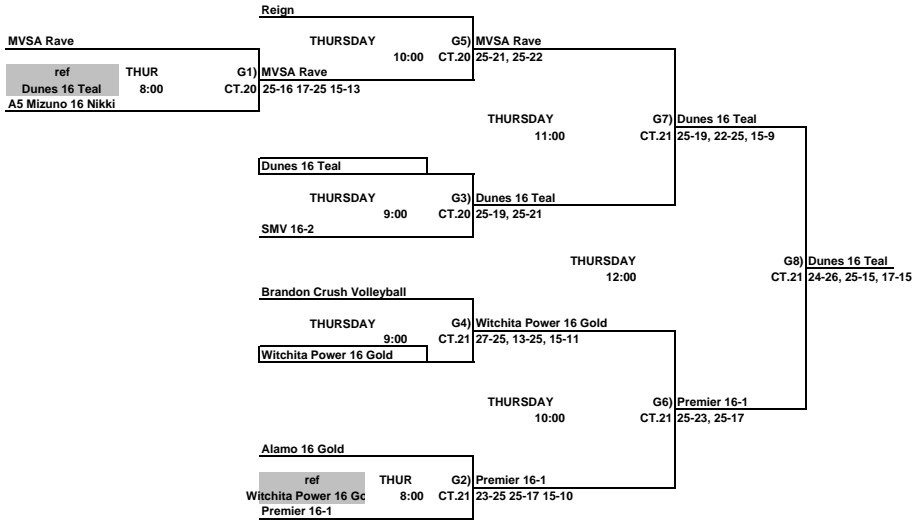

**16 & Under Club Championship Division**  
**ORANGE COUNTY CONVENTION CENTER /DISNEY WIDE WORLD OF SPORTS**

ALL TEAMS THAT LOSE STAY TO REFEREE THE NEXT MATCH

This Box means you must referee the match prior to your match

**16 & Under Club Classic Division  
ORANGE COUNTY CONVENTION CENTER**

THIS BOX MEANS YOU REFEREE THE MATCH PRIOR TO YOUR MATCH ON YOUR COURT.  
 LOSER STAY AND REFEREE THE NEXT MATCH ON THEIR COURT.

**16 & Under Club Consolation Division  
ORANGE COUNTY CONVENTION CENTER**

THIS BOX MEANS YOU REFEREE THE MATCH PRIOR TO YOUR MATCH ON YOUR COURT.  
 LOSER STAY AND REFEREE THE NEXT MATCH ON THEIR COURT.

**16 & Under Club Red Division**  
**ORANGE COUNTY CONVENTION CENTER**

ALL TEAMS THAT LOSE STAY TO REFEREE THE NEXT MATCH

**16 & Under Club Blue Division  
ORANGE COUNTY CONVENTION CENTER**

THIS BOX MEANS YOU REFEREE THE MATCH PRIOR TO YOUR MATCH ON YOUR COURT. LOSER STAY AND REFEREE THE NEXT MATCH ON THEIR COURT.

**16 & Under Club Yellow Division**  
ORANGE COUNTY CONVENTION CENTER