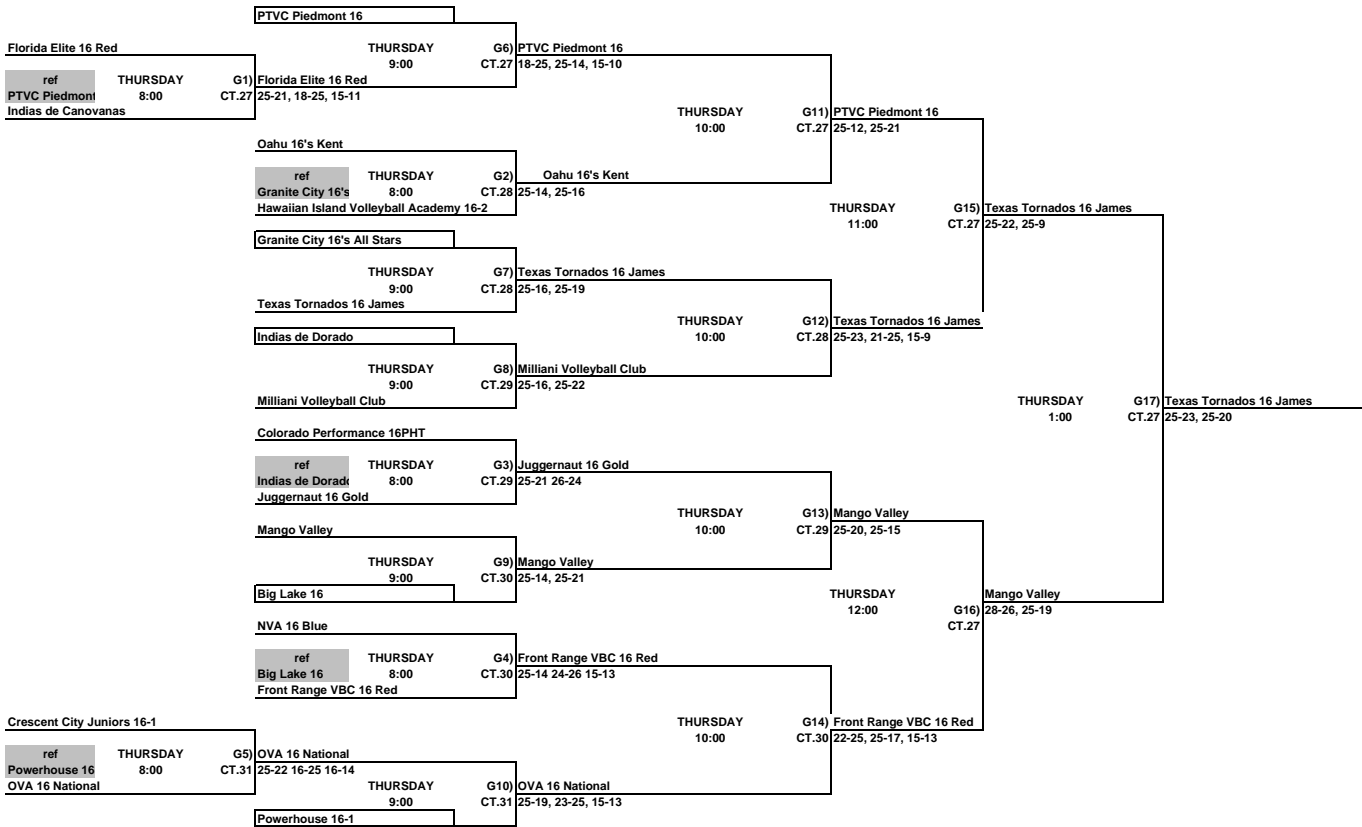

**16 & Under Club Championship Division**  
**ORANGE COUNTY CONVENTION CENTER /DISNEY WIDE WORLD OF SPORTS**

ALL TEAMS THAT LOSE STAY TO REFEREE THE NEXT MATCH

This Box means you must referee the match prior to your match

**16 & Under Club Classic Division  
ORANGE COUNTY CONVENTION CENTER**

THIS BOX MEANS YOU REFEREE THE MATCH PRIOR TO YOUR MATCH ON YOUR COURT.  
 LOSER STAY AND REFEREE THE NEXT MATCH ON THEIR COURT.

**16 & Under Club Consolation Division  
ORANGE COUNTY CONVENTION CENTER**

THIS BOX MEANS YOU REFEREE THE MATCH PRIOR TO YOUR MATCH ON YOUR COURT.  
 LOSER STAY AND REFEREE THE NEXT MATCH ON THEIR COURT.

**16 & Under Club Red Division**  
**ORANGE COUNTY CONVENTION CENTER**

ALL TEAMS THAT LOSE STAY TO REFEREE THE NEXT MATCH

**16 & Under Club Blue Division  
ORANGE COUNTY CONVENTION CENTER**

THIS BOX MEANS YOU REFEREE THE MATCH PRIOR TO YOUR MATCH ON YOUR COURT. LOSER STAY AND REFEREE THE NEXT MATCH ON THEIR COURT.

**16 & Under Club Yellow Division**  
ORANGE COUNTY CONVENTION CENTER