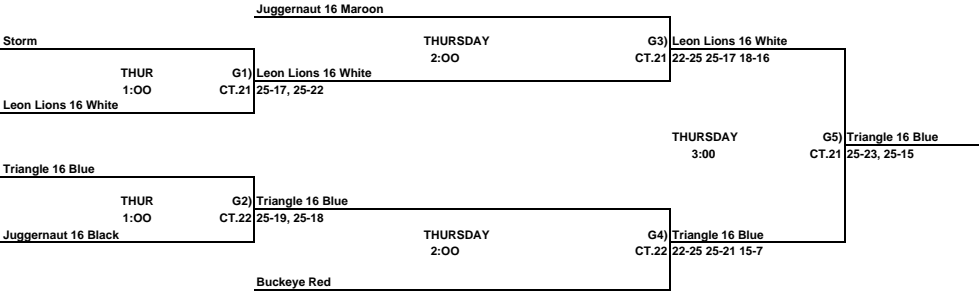

This Box means you must referee the match prior to your match

**16 & Under Club White Division  
ORANGE COUNTY CONVENTION CENTER**

THIS BOX MEANS YOU REFEREE THE MATCH PRIOR TO YOUR MATCH ON YOUR COURT. LOSER STAY AND REFEREE THE NEXT MATCH ON THEIR COURT.

**16 & Under Club Blue Division  
ORANGE COUNTY CONVENTION CENTER**

THIS BOX MEANS YOU REFEREE THE MATCH PRIOR TO YOUR MATCH ON YOUR COURT. LOSER STAY AND REFEREE THE NEXT MATCH ON THEIR COURT.

**16 & Under Club Yellow Division**  
ORANGE COUNTY CONVENTION CENTER

ALL TEAMS THAT LOSE STAY TO REFEREE THE NEXT MATCH  
 This Box means you must referee the match prior to your match

**16 & Under Club Green Division**  
ORANGE COUNTY CONVENTION CENTER

ALL TEAMS THAT LOSE STAY TO REFEREE THE NEXT MATCH  
 This Box means you must referee the match prior to your match

**16 & Under Club Purple Division**  
ORANGE COUNTY CONVENTION CENTER

ALL TEAMS THAT LOSE STAY TO REFEREE THE NEXT MATCH  
 This Box means you must referee the match prior to your match

**16 & Under Club Orange Division**  
ORANGE COUNTY CONVENTION CENTER