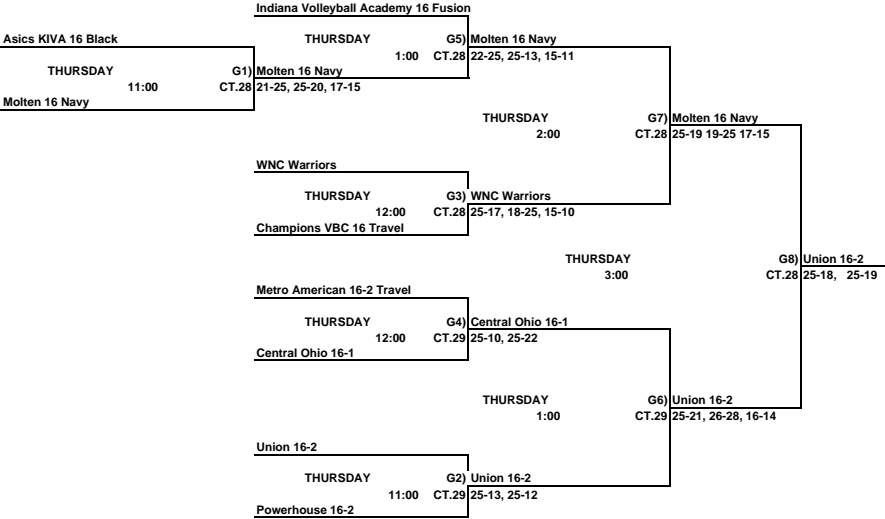

**16 & Under Club Classic Division  
ORANGE COUNTY CONVENTION CENTER**

THIS BOX MEANS YOU REFEREE THE MATCH PRIOR TO YOUR MATCH ON YOUR COURT.  
 LOSER STAY AND REFEREE THE NEXT MATCH ON THEIR COURT.

**16 & Under Club Consolation Division  
ORANGE COUNTY CONVENTION CENTER**

THIS BOX MEANS YOU REFEREE THE MATCH PRIOR TO YOUR MATCH ON YOUR COURT.  
 LOSER STAY AND REFEREE THE NEXT MATCH ON THEIR COURT.

**16 & Under Club Red Division**  
**ORANGE COUNTY CONVENTION CENTER**

ALL TEAMS THAT LOSE STAY TO REFEREE THE NEXT MATCH

This Box means you must referee the match prior to your match

**16 & Under Club White Division  
ORANGE COUNTY CONVENTION CENTER**

THIS BOX MEANS YOU REFEREE THE MATCH PRIOR TO YOUR MATCH ON YOUR COURT. LOSER STAY AND REFEREE THE NEXT MATCH ON THEIR COURT.

**16 & Under Club Blue Division  
ORANGE COUNTY CONVENTION CENTER**

THIS BOX MEANS YOU REFEREE THE MATCH PRIOR TO YOUR MATCH ON YOUR COURT. LOSER STAY AND REFEREE THE NEXT MATCH ON THEIR COURT.

**16 & Under Club Yellow Division**  
ORANGE COUNTY CONVENTION CENTER