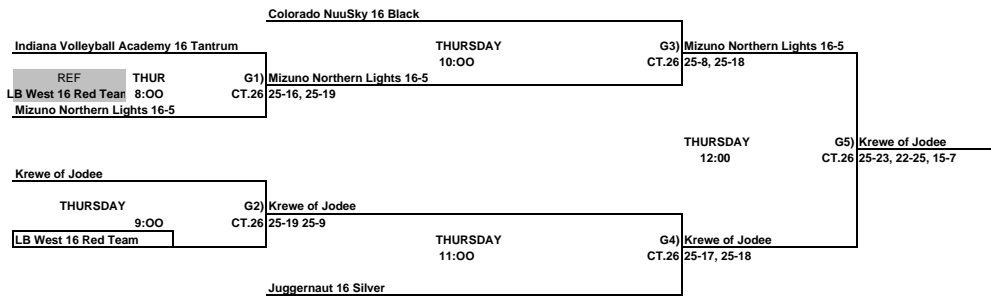

**16 & Under Club Classic Division  
ORANGE COUNTY CONVENTION CENTER**

THIS BOX MEANS YOU REFEREE THE MATCH PRIOR TO YOUR MATCH ON YOUR COURT.  
 LOSER STAY AND REFEREE THE NEXT MATCH ON THEIR COURT.

**16 & Under Club Consolation Division  
ORANGE COUNTY CONVENTION CENTER**

THIS BOX MEANS YOU REFEREE THE MATCH PRIOR TO YOUR MATCH ON YOUR COURT.  
 LOSER STAY AND REFEREE THE NEXT MATCH ON THEIR COURT.

**16 & Under Club Red Division**  
**ORANGE COUNTY CONVENTION CENTER**

ALL TEAMS THAT LOSE STAY TO REFEREE THE NEXT MATCH

This Box means you must referee the match prior to your match

**16 & Under Club White Division  
ORANGE COUNTY CONVENTION CENTER**

THIS BOX MEANS YOU REFEREE THE MATCH PRIOR TO YOUR MATCH ON YOUR COURT. LOSER STAY AND REFEREE THE NEXT MATCH ON THEIR COURT.

**16 & Under Club Blue Division  
ORANGE COUNTY CONVENTION CENTER**

THIS BOX MEANS YOU REFEREE THE MATCH PRIOR TO YOUR MATCH ON YOUR COURT. LOSER STAY AND REFEREE THE NEXT MATCH ON THEIR COURT.

**16 & Under Club Yellow Division**  
ORANGE COUNTY CONVENTION CENTER