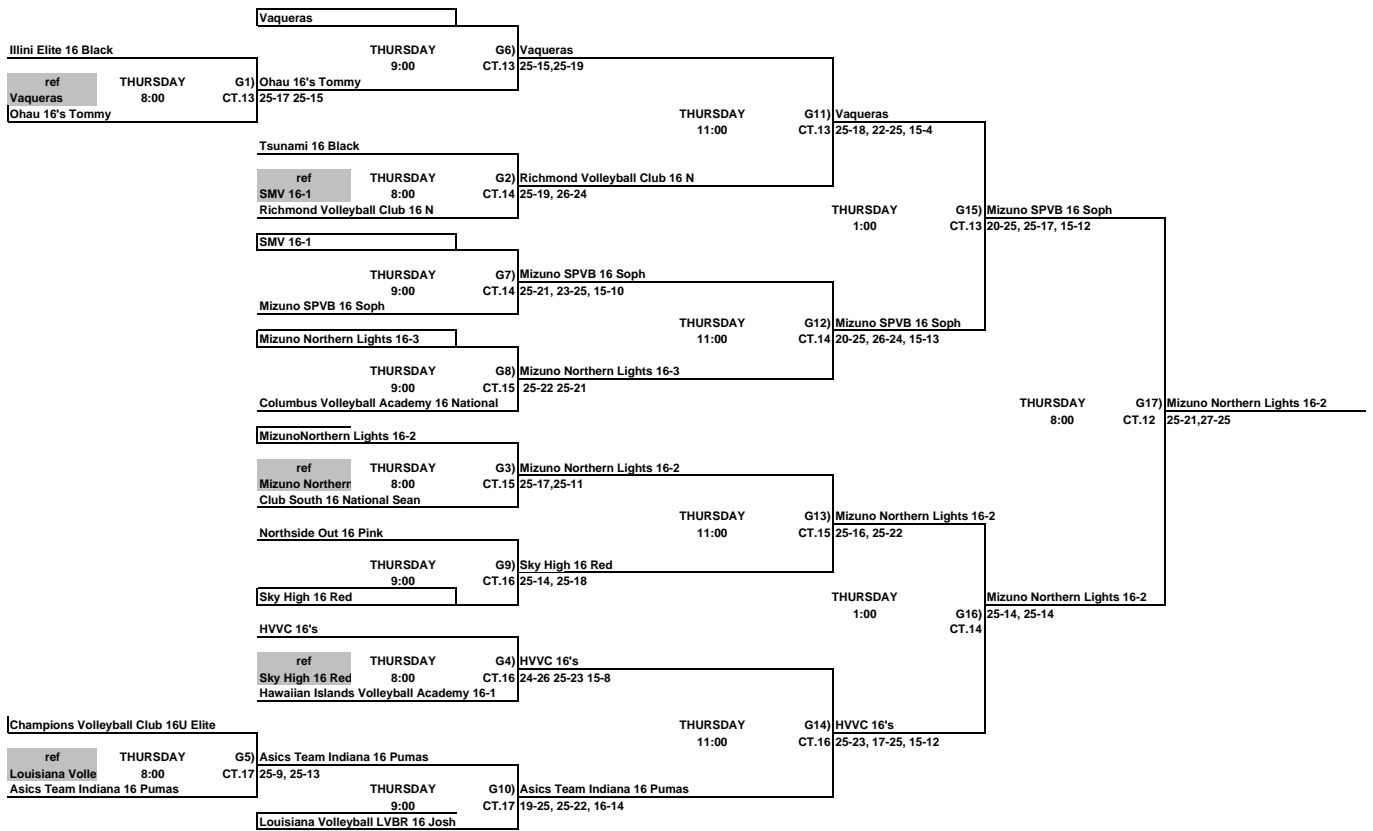

**16 & Under Club Championship Division**  
**ORANGE COUNTY CONVENTION CENTER /DISNEY WIDE WORLD OF SPORTS**

ALL TEAMS THAT LOSE STAY TO REFEREE THE NEXT MATCH

This Box means you must referee the match prior to your match

**16 & Under Club Classic Division  
ORANGE COUNTY CONVENTION CENTER**

THIS BOX MEANS YOU REFEREE THE MATCH PRIOR TO YOUR MATCH ON YOUR COURT.  
 LOSER STAY AND REFEREE THE NEXT MATCH ON THEIR COURT.

**16 & Under Club Consolation Division  
ORANGE COUNTY CONVENTION CENTER**

THIS BOX MEANS YOU REFEREE THE MATCH PRIOR TO YOUR MATCH ON YOUR COURT.  
 LOSER STAY AND REFEREE THE NEXT MATCH ON THEIR COURT.

**16 & Under Club Red Division**  
**ORANGE COUNTY CONVENTION CENTER**

ALL TEAMS THAT LOSE STAY TO REFEREE THE NEXT MATCH

**16 & Under Club Blue Division  
ORANGE COUNTY CONVENTION CENTER**

THIS BOX MEANS YOU REFEREE THE MATCH PRIOR TO YOUR MATCH ON YOUR COURT. LOSER STAY AND REFEREE THE NEXT MATCH ON THEIR COURT.

**16 & Under Club Yellow Division**  
ORANGE COUNTY CONVENTION CENTER