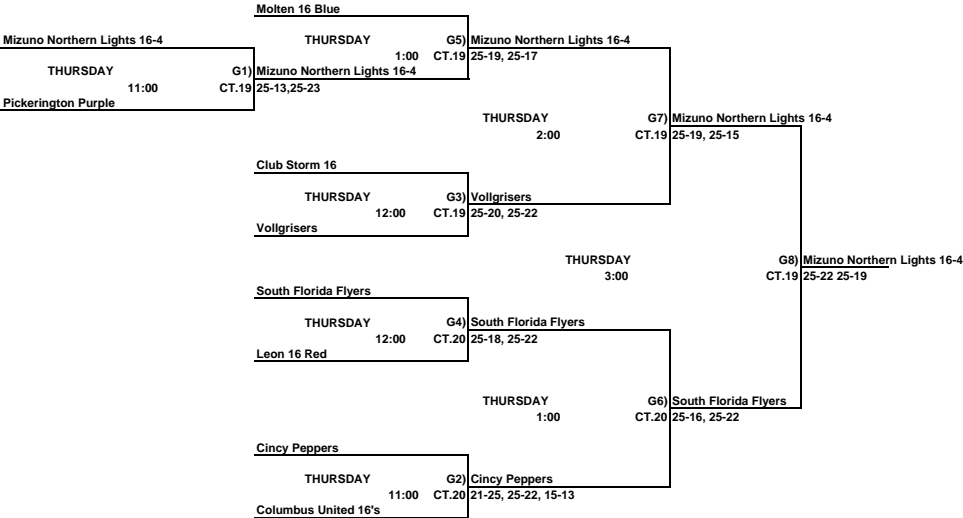

**16 & Under Club Classic Division  
ORANGE COUNTY CONVENTION CENTER**

THIS BOX MEANS YOU REFEREE THE MATCH PRIOR TO YOUR MATCH ON YOUR COURT.  
 LOSER STAY AND REFEREE THE NEXT MATCH ON THEIR COURT.

**16 & Under Club Consolation Division  
ORANGE COUNTY CONVENTION CENTER**

THIS BOX MEANS YOU REFEREE THE MATCH PRIOR TO YOUR MATCH ON YOUR COURT.  
 LOSER STAY AND REFEREE THE NEXT MATCH ON THEIR COURT.

**16 & Under Club Red Division**  
**ORANGE COUNTY CONVENTION CENTER**

ALL TEAMS THAT LOSE STAY TO REFEREE THE NEXT MATCH

This Box means you must referee the match prior to your match

**16 & Under Club White Division  
ORANGE COUNTY CONVENTION CENTER**

THIS BOX MEANS YOU REFEREE THE MATCH PRIOR TO YOUR MATCH ON YOUR COURT. LOSER STAY AND REFEREE THE NEXT MATCH ON THEIR COURT.

**16 & Under Club Blue Division  
ORANGE COUNTY CONVENTION CENTER**

THIS BOX MEANS YOU REFEREE THE MATCH PRIOR TO YOUR MATCH ON YOUR COURT. LOSER STAY AND REFEREE THE NEXT MATCH ON THEIR COURT.

**16 & Under Club Yellow Division**  
ORANGE COUNTY CONVENTION CENTER