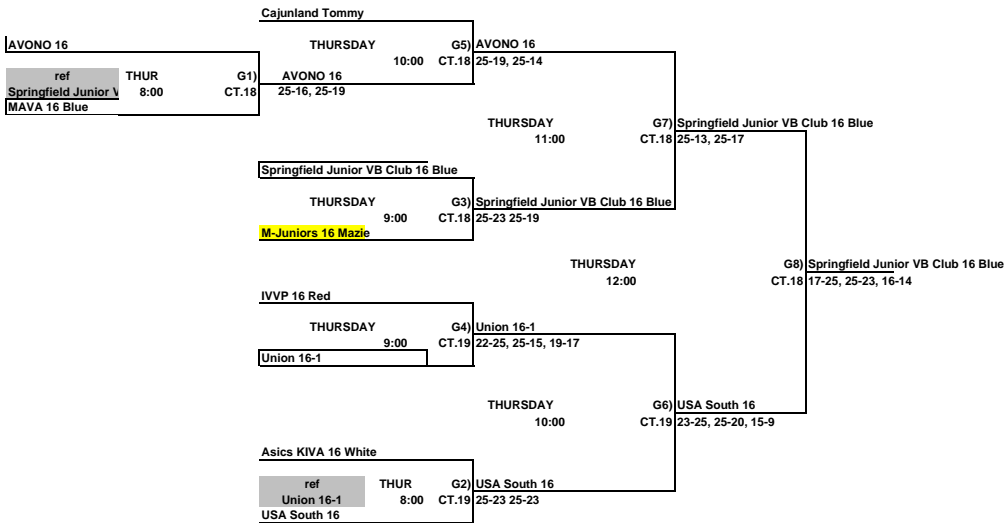

**16 & Under Club Championship Division**  
**ORANGE COUNTY CONVENTION CENTER /DISNEY WIDE WORLD OF SPORTS**

ALL TEAMS THAT LOSE STAY TO REFEREE THE NEXT MATCH

This Box means you must referee the match prior to your match

**16 & Under Club Classic Division  
ORANGE COUNTY CONVENTION CENTER**

THIS BOX MEANS YOU REFEREE THE MATCH PRIOR TO YOUR MATCH ON YOUR COURT.  
 LOSER STAY AND REFEREE THE NEXT MATCH ON THEIR COURT.

**16 & Under Club Consolation Division  
ORANGE COUNTY CONVENTION CENTER**

THIS BOX MEANS YOU REFEREE THE MATCH PRIOR TO YOUR MATCH ON YOUR COURT.  
 LOSER STAY AND REFEREE THE NEXT MATCH ON THEIR COURT.

**16 & Under Club Red Division**  
**ORANGE COUNTY CONVENTION CENTER**

ALL TEAMS THAT LOSE STAY TO REFEREE THE NEXT MATCH

This Box means you must referee the match prior to your match

**16 & Under Club White Division  
ORANGE COUNTY CONVENTION CENTER**

THIS BOX MEANS YOU REFEREE THE MATCH PRIOR TO YOUR MATCH ON YOUR COURT. LOSER STAY AND REFEREE THE NEXT MATCH ON THEIR COURT.