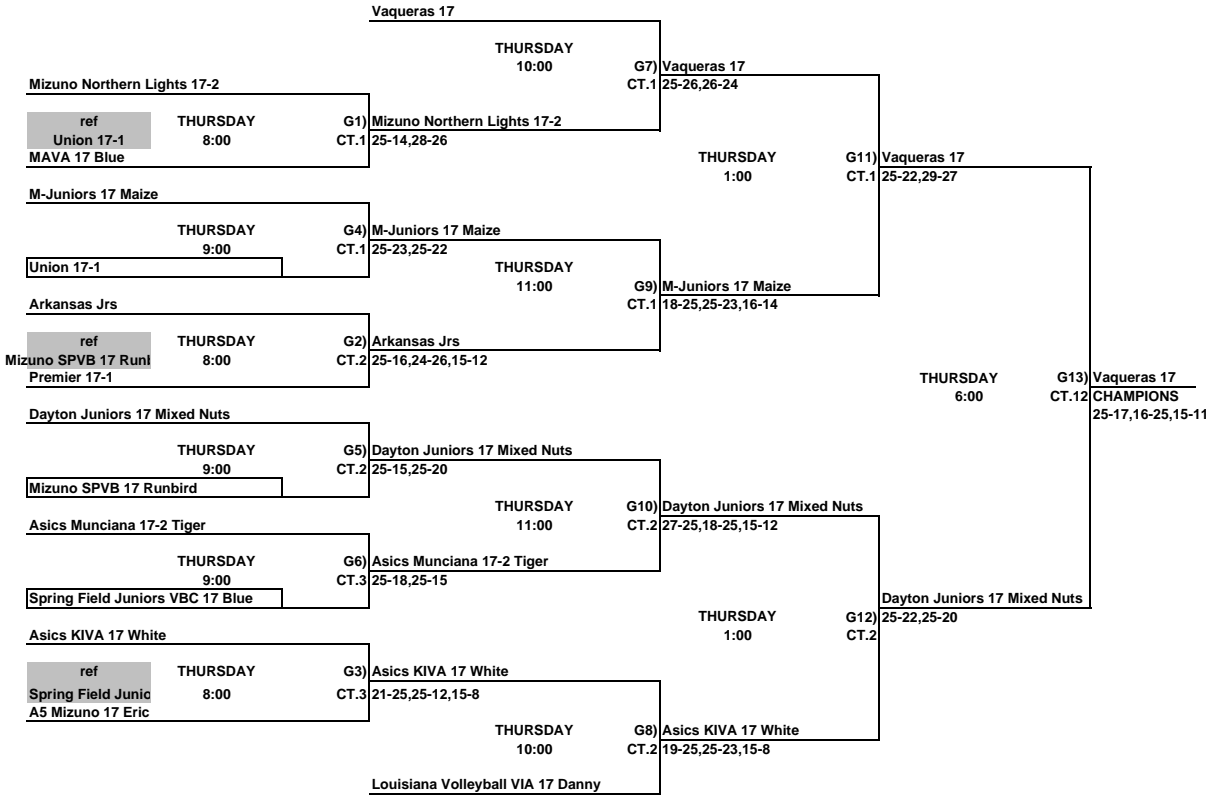

17 & Under Club Championship Division
Disney's Wide World Of Sports

THIS BOX MEANS YOU REFEREE THE MATCH PRIOR TO YOUR MATCH ON YOUR COURT.
 LOSER STAY AND REFEREE THE NEXT MATCH ON THEIR COURT.

Girls 17 & Under Club Classic Bracket
Disney's Wide World Of Sports

THIS BOX MEANS YOU REFEREE THE MATCH PRIOR TO YOUR MATCH ON YOUR COURT.
 LOSER STAY AND REFEREE THE NEXT MATCH ON THEIR COURT.

Girls 17 & Under Club Consolation Bracket
ORANGE COUNTY CONVENTION CENTER

THIS BOX MEANS YOU REFEREE THE MATCH PRIOR TO YOUR MATCH ON YOUR COURT.
LOSER STAY AND REFEREE THE NEXT MATCH ON THEIR COURT.

Girls 17 & Under Red Club Bracket
ORANGE COUNTY CONVENTION CENTER

THIS BOX MEANS YOU REFEREE THE MATCH PRIOR TO YOUR MATCH ON YOUR COURT.
LOSER STAY AND REFEREE THE NEXT MATCH ON THEIR COURT.

Girls 17 & Under Club White Bracket
ORANGE COUNTY CONVENTION CENTER

THIS BOX MEANS YOU REFEREE THE MATCH PRIOR TO YOUR MATCH ON YOUR COURT.
LOSER STAY AND REFEREE THE NEXT MATCH ON THEIR COURT.

Girls 17 & Under Club Blue Bracket
Disney's Wide World Of Sports

THIS BOX MEANS YOU REFEREE THE MATCH PRIOR TO YOUR MATCH ON YOUR COURT.
LOSER STAY AND REFEREE THE NEXT MATCH ON THEIR COURT.