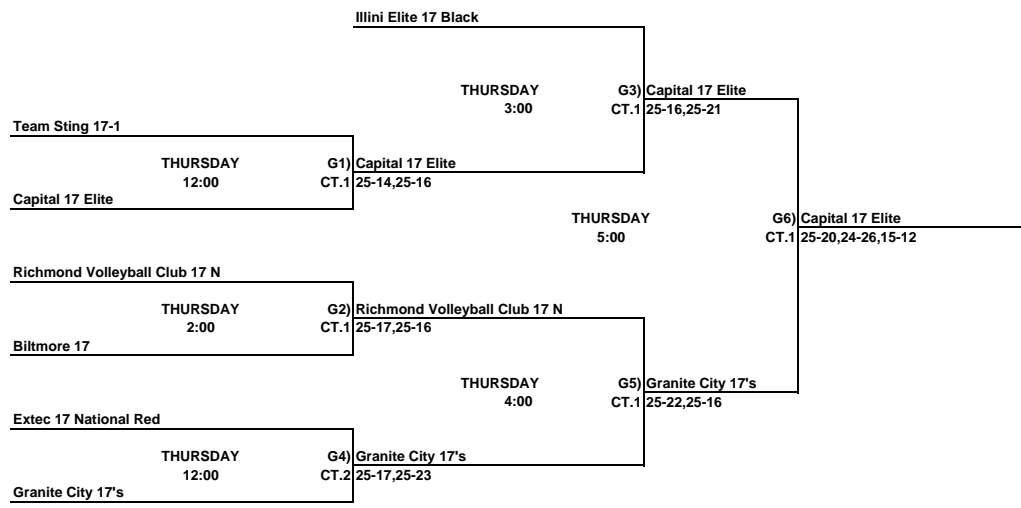

17 & Under Club Championship Division
Disney's Wide World Of Sports

THIS BOX MEANS YOU REFEREE THE MATCH PRIOR TO YOUR MATCH ON YOUR COURT.
 LOSER STAY AND REFEREE THE NEXT MATCH ON THEIR COURT.

Girls 17 & Under Club Classic Bracket
Disney's Wide World Of Sports

THIS BOX MEANS YOU REFEREE THE MATCH PRIOR TO YOUR MATCH ON YOUR COURT.
 LOSER STAY AND REFEREE THE NEXT MATCH ON THEIR COURT.

Girls 17 & Under Club Consolation Bracket
ORANGE COUNTY CONVENTION CENTER

THIS BOX MEANS YOU REFEREE THE MATCH PRIOR TO YOUR MATCH ON YOUR COURT.
LOSER STAY AND REFEREE THE NEXT MATCH ON THEIR COURT.

Girls 17 & Under Red Club Bracket
ORANGE COUNTY CONVENTION CENTER

THIS BOX MEANS YOU REFEREE THE MATCH PRIOR TO YOUR MATCH ON YOUR COURT.
LOSER STAY AND REFEREE THE NEXT MATCH ON THEIR COURT.

Girls 17 & Under Club White Bracket
ORANGE COUNTY CONVENTION CENTER

THIS BOX MEANS YOU REFEREE THE MATCH PRIOR TO YOUR MATCH ON YOUR COURT.
LOSER STAY AND REFEREE THE NEXT MATCH ON THEIR COURT.

Girls 17 & Under Club Blue Bracket
Disney's Wide World Of Sports

THIS BOX MEANS YOU REFEREE THE MATCH PRIOR TO YOUR MATCH ON YOUR COURT.
LOSER STAY AND REFEREE THE NEXT MATCH ON THEIR COURT.