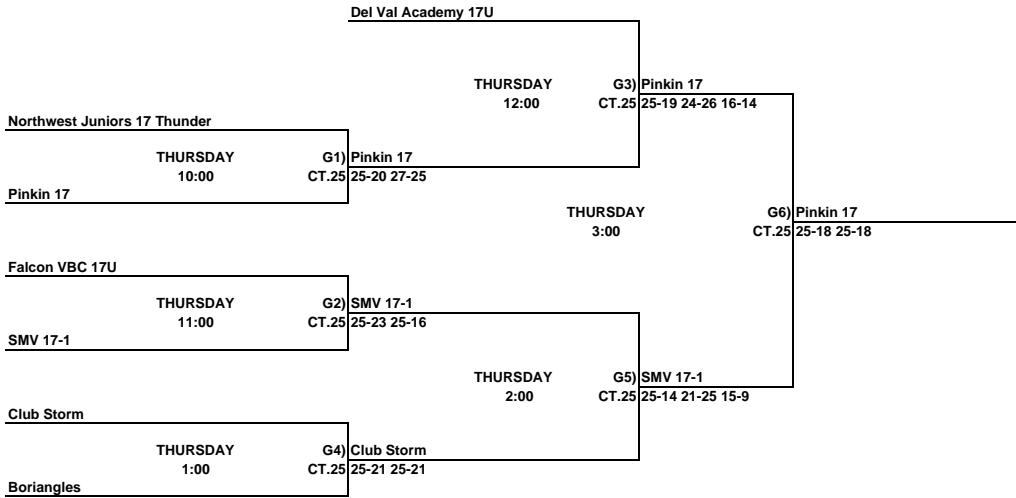

17 & Under Club Championship Division
Disney's Wide World Of Sports

THIS BOX MEANS YOU REFEREE THE MATCH PRIOR TO YOUR MATCH ON YOUR COURT.
 LOSER STAY AND REFEREE THE NEXT MATCH ON THEIR COURT.

Girls 17 & Under Club Classic Bracket
Disney's Wide World Of Sports

THIS BOX MEANS YOU REFEREE THE MATCH PRIOR TO YOUR MATCH ON YOUR COURT.
 LOSER STAY AND REFEREE THE NEXT MATCH ON THEIR COURT.

Girls 17 & Under Club Consolation Bracket
ORANGE COUNTY CONVENTION CENTER

THIS BOX MEANS YOU REFEREE THE MATCH PRIOR TO YOUR MATCH ON YOUR COURT.
LOSER STAY AND REFEREE THE NEXT MATCH ON THEIR COURT.

Girls 17 & Under Red Club Bracket
ORANGE COUNTY CONVENTION CENTER

THIS BOX MEANS YOU REFEREE THE MATCH PRIOR TO YOUR MATCH ON YOUR COURT.
LOSER STAY AND REFEREE THE NEXT MATCH ON THEIR COURT.

Girls 17 & Under Club White Bracket
ORANGE COUNTY CONVENTION CENTER

THIS BOX MEANS YOU REFEREE THE MATCH PRIOR TO YOUR MATCH ON YOUR COURT.
LOSER STAY AND REFEREE THE NEXT MATCH ON THEIR COURT.

Girls 17 & Under Club Blue Bracket
Disney's Wide World Of Sports

THIS BOX MEANS YOU REFEREE THE MATCH PRIOR TO YOUR MATCH ON YOUR COURT.
LOSER STAY AND REFEREE THE NEXT MATCH ON THEIR COURT.