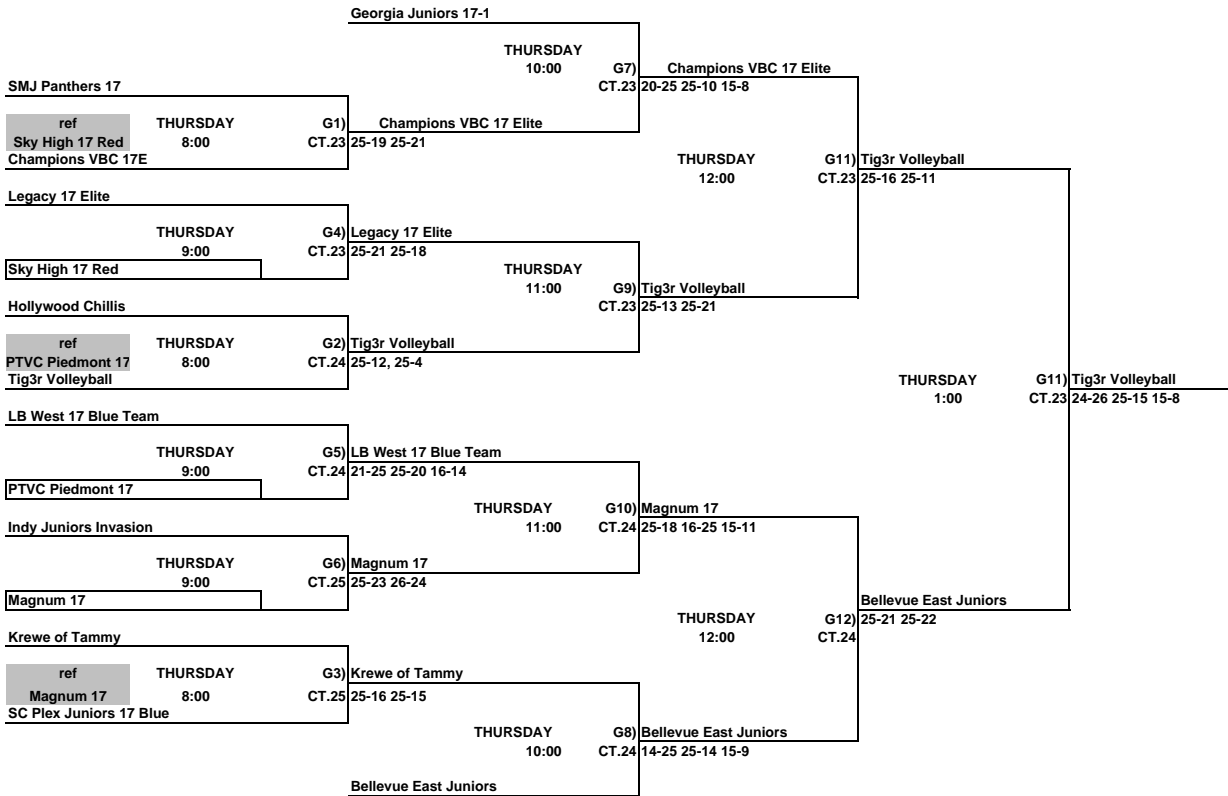

17 & Under Club Championship Division
Disney's Wide World Of Sports

THIS BOX MEANS YOU REFEREE THE MATCH PRIOR TO YOUR MATCH ON YOUR COURT.
 LOSER STAY AND REFEREE THE NEXT MATCH ON THEIR COURT.

Girls 17 & Under Club Classic Bracket
Disney's Wide World Of Sports

THIS BOX MEANS YOU REFEREE THE MATCH PRIOR TO YOUR MATCH ON YOUR COURT.
 LOSER STAY AND REFEREE THE NEXT MATCH ON THEIR COURT.

Girls 17 & Under Club Consolation Bracket
ORANGE COUNTY CONVENTION CENTER

THIS BOX MEANS YOU REFEREE THE MATCH PRIOR TO YOUR MATCH ON YOUR COURT.
LOSER STAY AND REFEREE THE NEXT MATCH ON THEIR COURT.

Girls 17 & Under Red Club Bracket
ORANGE COUNTY CONVENTION CENTER

THIS BOX MEANS YOU REFEREE THE MATCH PRIOR TO YOUR MATCH ON YOUR COURT.
LOSER STAY AND REFEREE THE NEXT MATCH ON THEIR COURT.

Girls 17 & Under Club White Bracket
ORANGE COUNTY CONVENTION CENTER

THIS BOX MEANS YOU REFEREE THE MATCH PRIOR TO YOUR MATCH ON YOUR COURT.
LOSER STAY AND REFEREE THE NEXT MATCH ON THEIR COURT.

Girls 17 & Under Club Blue Bracket
Disney's Wide World Of Sports

THIS BOX MEANS YOU REFEREE THE MATCH PRIOR TO YOUR MATCH ON YOUR COURT.
LOSER STAY AND REFEREE THE NEXT MATCH ON THEIR COURT.