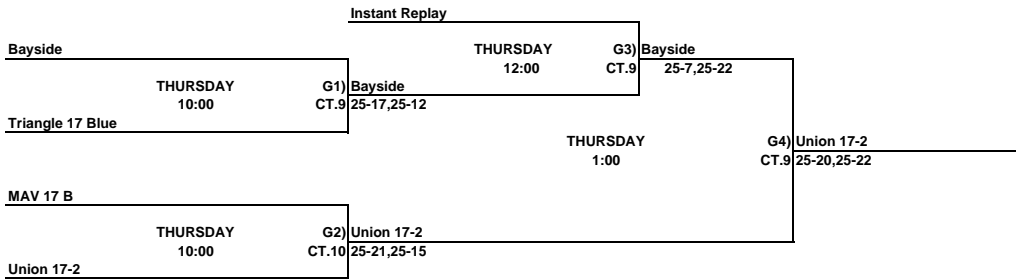

THIS BOX MEANS YOU REFEREE THE MATCH PRIOR TO YOUR MATCH ON YOUR COURT.
 LOSER STAY AND REFEREE THE NEXT MATCH ON THEIR COURT.

Girls 17 & Under Club Consolation Bracket
ORANGE COUNTY CONVENTION CENTER

THIS BOX MEANS YOU REFEREE THE MATCH PRIOR TO YOUR MATCH ON YOUR COURT.
LOSER STAY AND REFEREE THE NEXT MATCH ON THEIR COURT.

Girls 17 & Under Red Club Bracket
ORANGE COUNTY CONVENTION CENTER

THIS BOX MEANS YOU REFEREE THE MATCH PRIOR TO YOUR MATCH ON YOUR COURT.
LOSER STAY AND REFEREE THE NEXT MATCH ON THEIR COURT.

Girls 17 & Under Club White Bracket
ORANGE COUNTY CONVENTION CENTER

THIS BOX MEANS YOU REFEREE THE MATCH PRIOR TO YOUR MATCH ON YOUR COURT.
LOSER STAY AND REFEREE THE NEXT MATCH ON THEIR COURT.

Girls 17 & Under Club Blue Bracket
Disney's Wide World Of Sports

THIS BOX MEANS YOU REFEREE THE MATCH PRIOR TO YOUR MATCH ON YOUR COURT.
LOSER STAY AND REFEREE THE NEXT MATCH ON THEIR COURT.

Girls 17 & Under Club Yellow Bracket
ORANGE COUNTY CONVENTION CENTER

ALL TEAMS THAT LOSE STAY TO REFEREE THE NEXT MATCH
 This Box means you must referee the match prior to your match

Girls 17 & Under Club Green Bracket
Disney's Wide World Of Sports