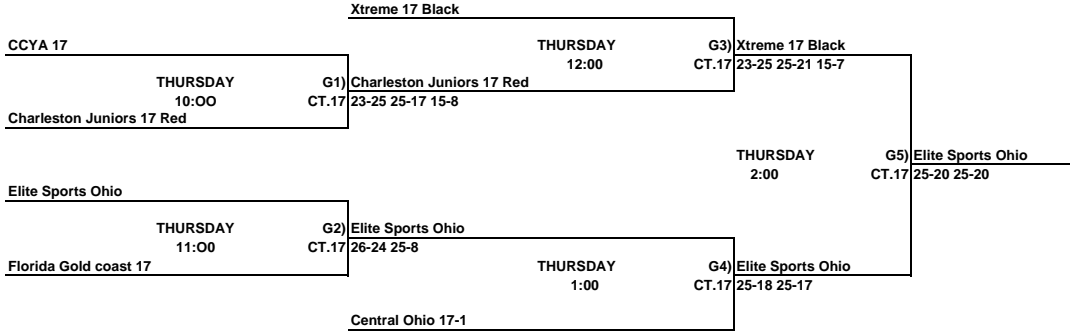

THIS BOX MEANS YOU REFEREE THE MATCH PRIOR TO YOUR MATCH ON YOUR COURT.
 LOSER STAY AND REFEREE THE NEXT MATCH ON THEIR COURT.

Girls 17 & Under Club Consolation Bracket
ORANGE COUNTY CONVENTION CENTER

THIS BOX MEANS YOU REFEREE THE MATCH PRIOR TO YOUR MATCH ON YOUR COURT.
LOSER STAY AND REFEREE THE NEXT MATCH ON THEIR COURT.

Girls 17 & Under Red Club Bracket
ORANGE COUNTY CONVENTION CENTER

THIS BOX MEANS YOU REFEREE THE MATCH PRIOR TO YOUR MATCH ON YOUR COURT.
LOSER STAY AND REFEREE THE NEXT MATCH ON THEIR COURT.

Girls 17 & Under Club White Bracket
ORANGE COUNTY CONVENTION CENTER

THIS BOX MEANS YOU REFEREE THE MATCH PRIOR TO YOUR MATCH ON YOUR COURT.
LOSER STAY AND REFEREE THE NEXT MATCH ON THEIR COURT.

Girls 17 & Under Club Blue Bracket
Disney's Wide World Of Sports

THIS BOX MEANS YOU REFEREE THE MATCH PRIOR TO YOUR MATCH ON YOUR COURT.
LOSER STAY AND REFEREE THE NEXT MATCH ON THEIR COURT.

Girls 17 & Under Club Yellow Bracket
ORANGE COUNTY CONVENTION CENTER

ALL TEAMS THAT LOSE STAY TO REFEREE THE NEXT MATCH
 This Box means you must referee the match prior to your match

Girls 17 & Under Club Green Bracket
Disney's Wide World Of Sports