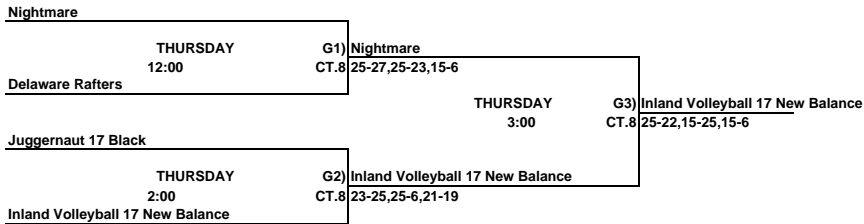

THIS BOX MEANS YOU REFEREE THE MATCH PRIOR TO YOUR MATCH ON YOUR COURT.
LOSER STAY AND REFEREE THE NEXT MATCH ON THEIR COURT.

Girls 17 & Under Club Blue Bracket
Disney's Wide World Of Sports

THIS BOX MEANS YOU REFEREE THE MATCH PRIOR TO YOUR MATCH ON YOUR COURT.
LOSER STAY AND REFEREE THE NEXT MATCH ON THEIR COURT.

Girls 17 & Under Club Yellow Bracket
ORANGE COUNTY CONVENTION CENTER

ALL TEAMS THAT LOSE STAY TO REFEREE THE NEXT MATCH
 This Box means you must referee the match prior to your match

Girls 17 & Under Club Green Bracket
Disney's Wide World Of Sports

THIS BOX MEANS YOU REFEREE THE MATCH PRIOR TO YOUR MATCH ON YOUR COURT.
 LOSER STAY AND REFEREE THE NEXT MATCH ON THEIR COURT.

Girls 17 & Under Club Purple Bracket
Disney's Wide World Of Sports

THIS BOX MEANS YOU REFEREE THE MATCH PRIOR TO YOUR MATCH ON YOUR COURT.
 LOSER STAY AND REFEREE THE NEXT MATCH ON THEIR COURT.

Girls 17 & Under Club Orange Bracket
Disney's Wide World Of Sports

Callia blue Angels

THURSDAY
4:00
Sudden Impact VBC Dynamite 17-1

G1) Sudden Impact VBC Dynamite 17-1
CT.2 23-25,25-16,15-12

THURSDAY
7:00