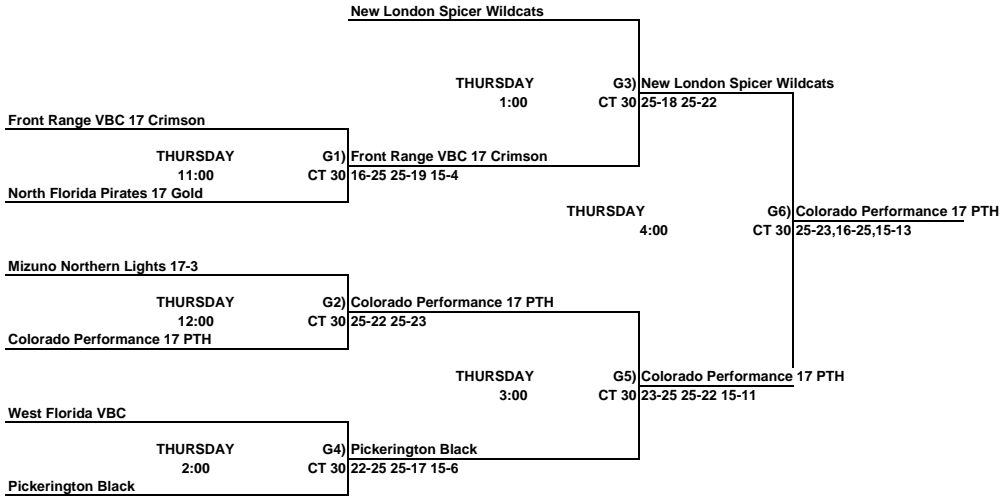

17 & Under Club Championship Division
Disney's Wide World Of Sports

THIS BOX MEANS YOU REFEREE THE MATCH PRIOR TO YOUR MATCH ON YOUR COURT.
 LOSER STAY AND REFEREE THE NEXT MATCH ON THEIR COURT.

Girls 17 & Under Club Classic Bracket
Disney's Wide World Of Sports

THIS BOX MEANS YOU REFEREE THE MATCH PRIOR TO YOUR MATCH ON YOUR COURT.
 LOSER STAY AND REFEREE THE NEXT MATCH ON THEIR COURT.

Girls 17 & Under Club Consolation Bracket
ORANGE COUNTY CONVENTION CENTER

THIS BOX MEANS YOU REFEREE THE MATCH PRIOR TO YOUR MATCH ON YOUR COURT.
LOSER STAY AND REFEREE THE NEXT MATCH ON THEIR COURT.

Girls 17 & Under Red Club Bracket
ORANGE COUNTY CONVENTION CENTER

THIS BOX MEANS YOU REFEREE THE MATCH PRIOR TO YOUR MATCH ON YOUR COURT.
LOSER STAY AND REFEREE THE NEXT MATCH ON THEIR COURT.

Girls 17 & Under Club White Bracket
ORANGE COUNTY CONVENTION CENTER

THIS BOX MEANS YOU REFEREE THE MATCH PRIOR TO YOUR MATCH ON YOUR COURT.
LOSER STAY AND REFEREE THE NEXT MATCH ON THEIR COURT.

Girls 17 & Under Club Blue Bracket
Disney's Wide World Of Sports

THIS BOX MEANS YOU REFEREE THE MATCH PRIOR TO YOUR MATCH ON YOUR COURT.
LOSER STAY AND REFEREE THE NEXT MATCH ON THEIR COURT.