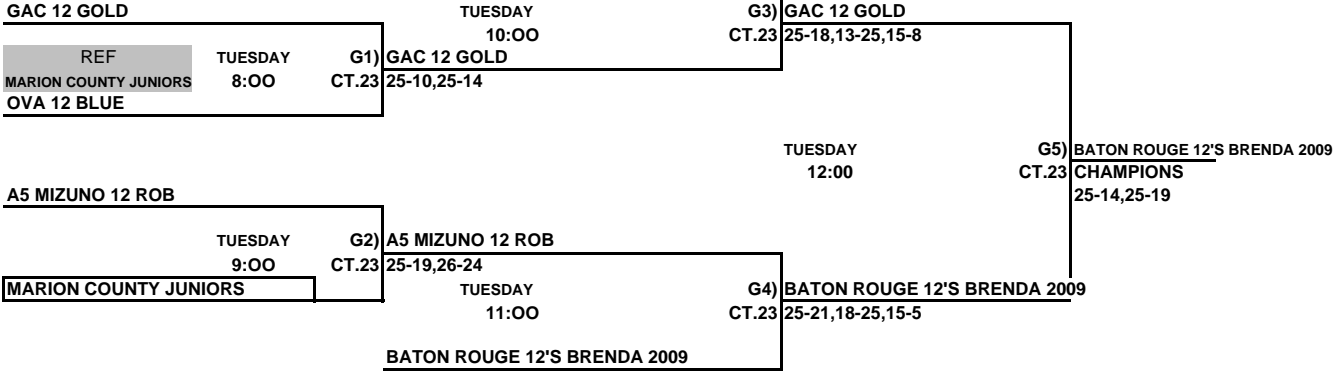

**JUPITER VOLLEYBALL CLUB**

ALL TEAMS THAT LOSE STAY TO REFEREE THE NEXT MATCH

This Box means you must referee the match prior to your match

**Girls 12 & Under Red Bracket**  
**ORANGE COUNTY CONVENTION CENTER**

ALL TEAMS THAT LOSE STAY TO REFEREE THE NEXT MATCH

This Box means you must referee the match prior to your match

**Girls 12 & Under White Bracket**  
**JOSTENS CENTER - DISNEY'S WIDE WORLD OF SPORTS**

ALL TEAMS THAT LOSE STAY TO REFEREE THE NEXT MATCH

**Girls 12 & Under Blue Bracket**  
**ORANGE COUNTY CONVENTION CENTER**

ALL TEAMS THAT LOSE STAY TO REFEREE THE NEXT MATCH

**Girls 12 & Under Yellow Bracket**  
ORANGE COUNTY CONVENTION CENTER

**ASICS TEAM INDIANA 12 FIREBREAKERS**