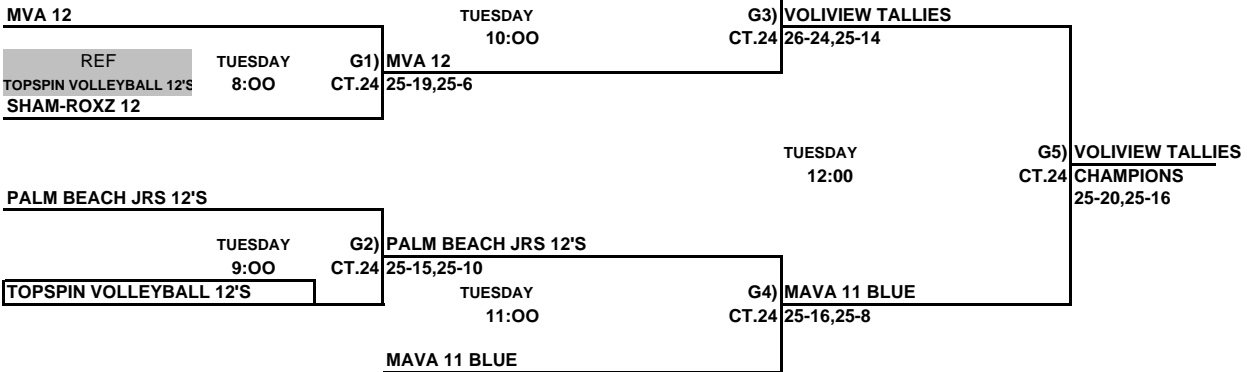

**JUPITER VOLLEYBALL CLUB**

ALL TEAMS THAT LOSE STAY TO REFEREE THE NEXT MATCH

This Box means you must referee the match prior to your match

**Girls 12 & Under Red Bracket**  
**ORANGE COUNTY CONVENTION CENTER**

ALL TEAMS THAT LOSE STAY TO REFEREE THE NEXT MATCH

This Box means you must referee the match prior to your match

**Girls 12 & Under White Bracket**  
**JOSTENS CENTER - DISNEY'S WIDE WORLD OF SPORTS**

ALL TEAMS THAT LOSE STAY TO REFEREE THE NEXT MATCH

**Girls 12 & Under Blue Bracket**  
**ORANGE COUNTY CONVENTION CENTER**

ALL TEAMS THAT LOSE STAY TO REFEREE THE NEXT MATCH

**Girls 12 & Under Yellow Bracket**  
ORANGE COUNTY CONVENTION CENTER

**ASICS TEAM INDIANA 12 FIREBREAKERS**

ALL TEAMS THAT LOSE STAY TO REFEREE THE NEXT MATCH

This Box means you must referee the match prior to your match

**Girls 12 & Under Green Bracket**  
ORANGE COUNTY CONVENTION CENTER

**VOLIVIEW TALLIES**

ALL TEAMS THAT LOSE STAY TO REFEREE THE NEXT MATCH