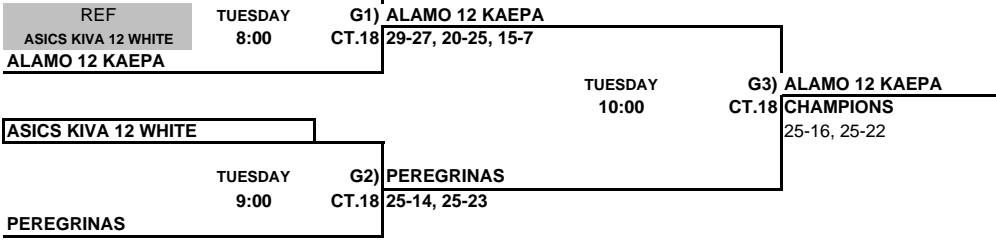

**Girls 12 & Under Championship Bracket**  
Milk House - Disney's Wide World of Sports

ALL TEAMS THAT LOSE STAY TO REFEREE THE NEXT MATCH

This Box means you must referee the match prior to your match

**Girls 12 & Under Classic Bracket**  
JOSTENS CENTER - DISNEY'S WIDE WORLD OF SPORTS

ALL TEAMS THAT LOSE STAY TO REFEREE THE NEXT MATCH

This Box means you must referee the match prior to your match

**Girls 12 & Under Consolation Bracket**  
**JOSTENS CENTER - DISNEY'S WIDE WORLD OF SPORTS**

**JUPITER VOLLEYBALL CLUB**

ALL TEAMS THAT LOSE STAY TO REFEREE THE NEXT MATCH

This Box means you must referee the match prior to your match

**Girls 12 & Under Red Bracket**  
**ORANGE COUNTY CONVENTION CENTER**