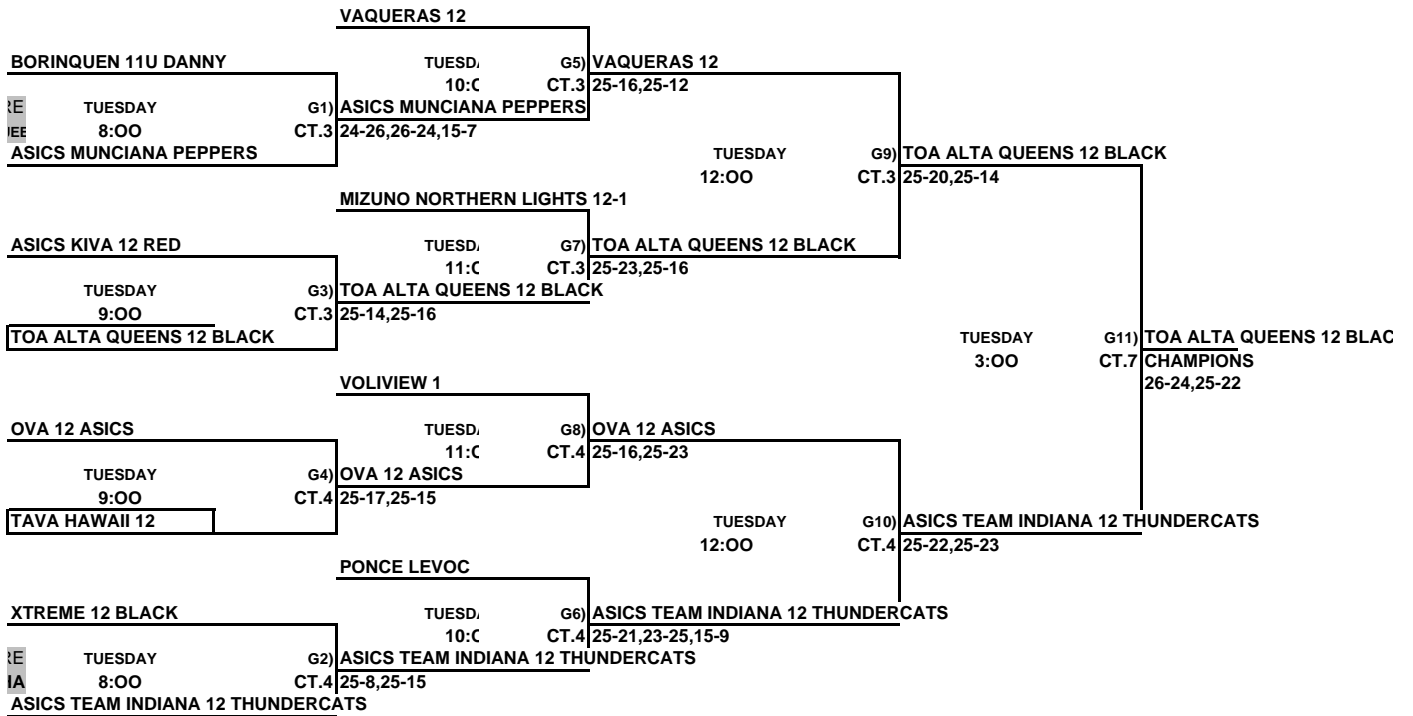

**Girls 12 & Under Championship Bracket**  
Milk House - Disney's Wide World of Sports

ALL TEAMS THAT LOSE STAY TO REFEREE THE NEXT MATCH

This Box means you must referee the match prior to your match

**Girls 12 & Under Classic Bracket**  
JOSTENS CENTER - DISNEY'S WIDE WORLD OF SPORTS

ALL TEAMS THAT LOSE STAY TO REFEREE THE NEXT MATCH

This Box means you must referee the match prior to your match

**Girls 12 & Under Consolation Bracket**  
**JOSTENS CENTER - DISNEY'S WIDE WORLD OF SPORTS**

**JUPITER VOLLEYBALL CLUB**

ALL TEAMS THAT LOSE STAY TO REFEREE THE NEXT MATCH

This Box means you must referee the match prior to your match

**Girls 12 & Under Red Bracket**  
**ORANGE COUNTY CONVENTION CENTER**

ALL TEAMS THAT LOSE STAY TO REFEREE THE NEXT MATCH

This Box means you must referee the match prior to your match

**Girls 12 & Under White Bracket**  
**JOSTENS CENTER - DISNEY'S WIDE WORLD OF SPORTS**

ALL TEAMS THAT LOSE STAY TO REFEREE THE NEXT MATCH