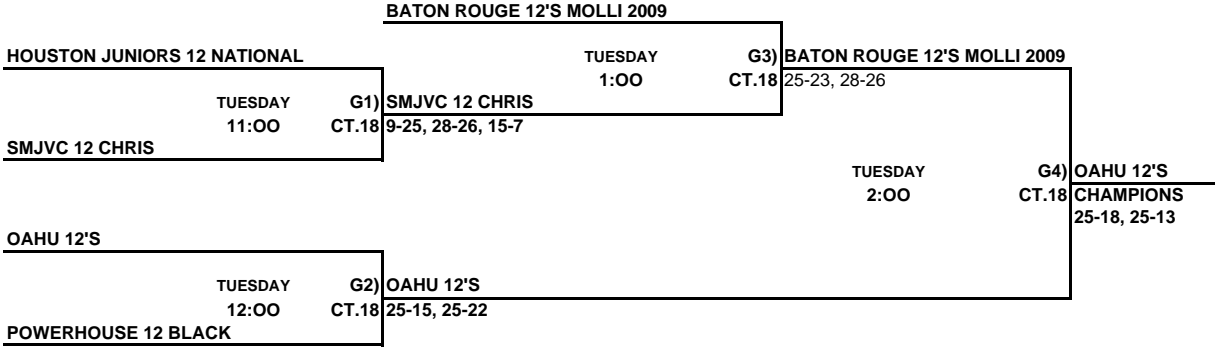

ALL TEAMS THAT LOSE STAY TO REFEREE THE NEXT MATCH

This Box means you must referee the match prior to your match

**Girls 12 & Under Consolation Bracket**  
**JOSTENS CENTER - DISNEY'S WIDE WORLD OF SPORTS**

**JUPITER VOLLEYBALL CLUB**

ALL TEAMS THAT LOSE STAY TO REFEREE THE NEXT MATCH

This Box means you must referee the match prior to your match

**Girls 12 & Under Red Bracket**  
**ORANGE COUNTY CONVENTION CENTER**

ALL TEAMS THAT LOSE STAY TO REFEREE THE NEXT MATCH

This Box means you must referee the match prior to your match

**Girls 12 & Under White Bracket**  
**JOSTENS CENTER - DISNEY'S WIDE WORLD OF SPORTS**

ALL TEAMS THAT LOSE STAY TO REFEREE THE NEXT MATCH