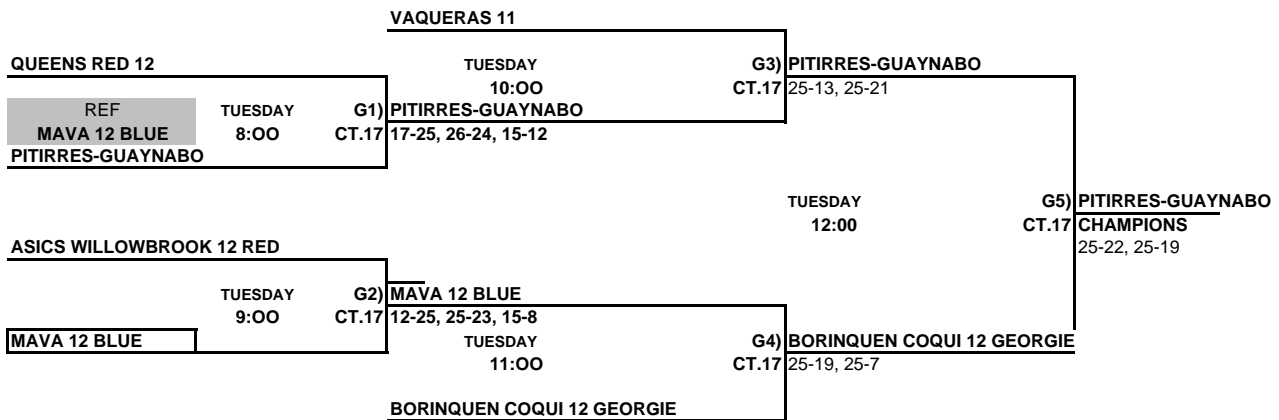

**Girls 12 & Under Championship Bracket**  
Milk House - Disney's Wide World of Sports

ALL TEAMS THAT LOSE STAY TO REFEREE THE NEXT MATCH

This Box means you must referee the match prior to your match

**Girls 12 & Under Classic Bracket**  
JOSTENS CENTER - DISNEY'S WIDE WORLD OF SPORTS

ALL TEAMS THAT LOSE STAY TO REFEREE THE NEXT MATCH

This Box means you must referee the match prior to your match

**Girls 12 & Under Consolation Bracket**  
**JOSTENS CENTER - DISNEY'S WIDE WORLD OF SPORTS**

**JUPITER VOLLEYBALL CLUB**

ALL TEAMS THAT LOSE STAY TO REFEREE THE NEXT MATCH

This Box means you must referee the match prior to your match

**Girls 12 & Under Red Bracket**  
**ORANGE COUNTY CONVENTION CENTER**