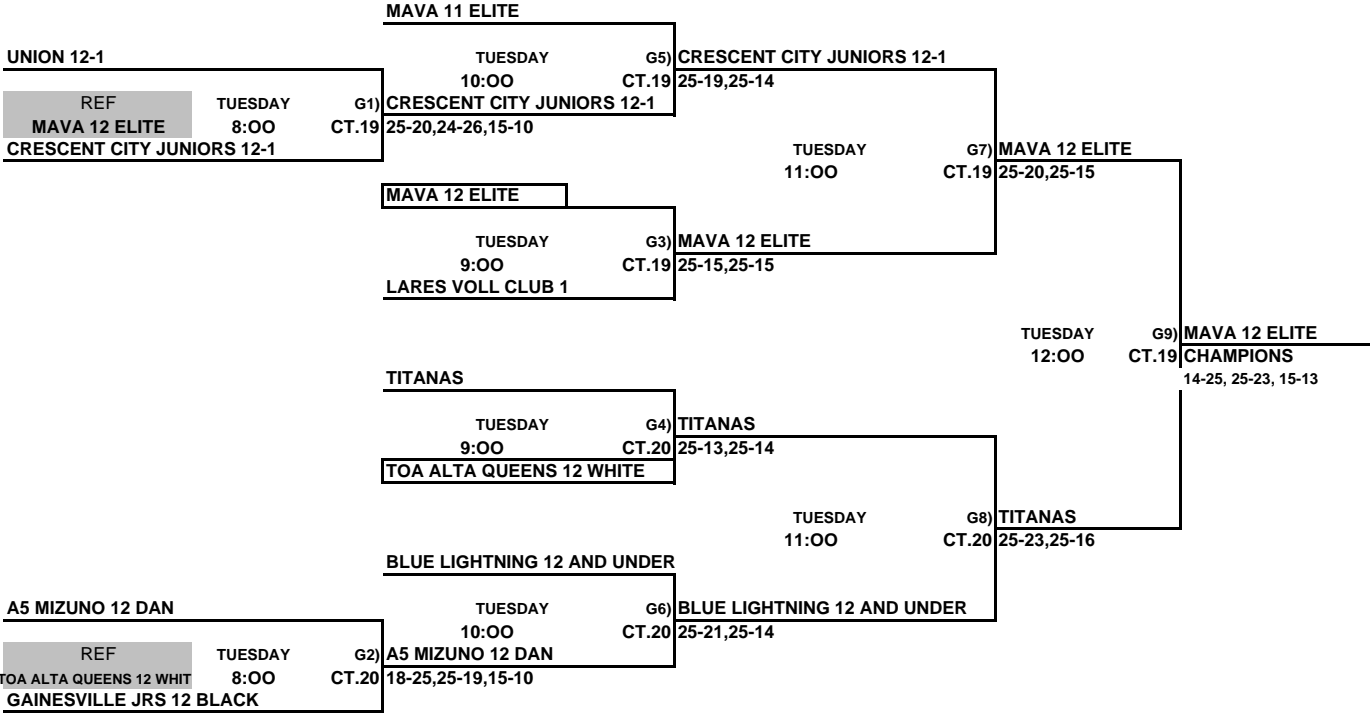

**Girls 12 & Under Championship Bracket**  
Milk House - Disney's Wide World of Sports

ALL TEAMS THAT LOSE STAY TO REFEREE THE NEXT MATCH

This Box means you must referee the match prior to your match

**Girls 12 & Under Classic Bracket**  
JOSTENS CENTER - DISNEY'S WIDE WORLD OF SPORTS

ALL TEAMS THAT LOSE STAY TO REFEREE THE NEXT MATCH

This Box means you must referee the match prior to your match

**Girls 12 & Under Consolation Bracket**  
**JOSTENS CENTER - DISNEY'S WIDE WORLD OF SPORTS**

**JUPITER VOLLEYBALL CLUB**

ALL TEAMS THAT LOSE STAY TO REFEREE THE NEXT MATCH

This Box means you must referee the match prior to your match

**Girls 12 & Under Red Bracket**  
**ORANGE COUNTY CONVENTION CENTER**

ALL TEAMS THAT LOSE STAY TO REFEREE THE NEXT MATCH

This Box means you must referee the match prior to your match

**Girls 12 & Under White Bracket**  
**JOSTENS CENTER - DISNEY'S WIDE WORLD OF SPORTS**

ALL TEAMS THAT LOSE STAY TO REFEREE THE NEXT MATCH