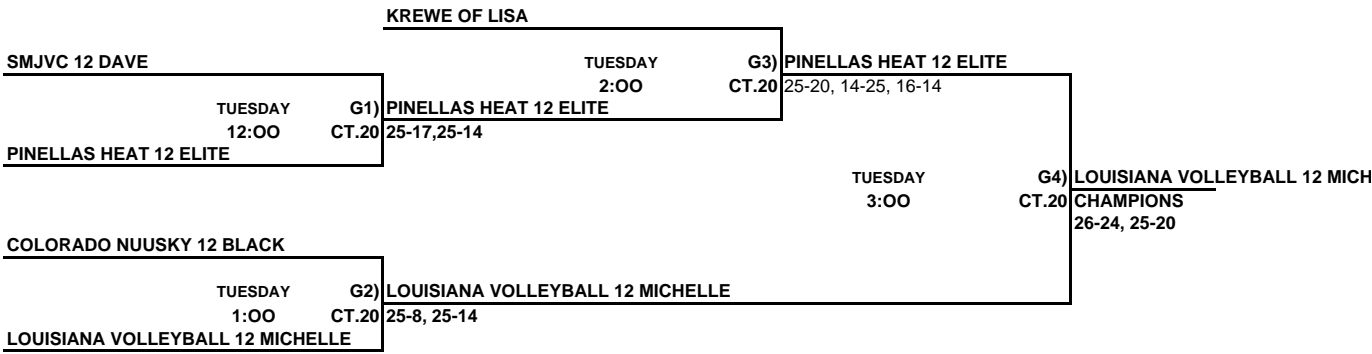

**JUPITER VOLLEYBALL CLUB**

ALL TEAMS THAT LOSE STAY TO REFEREE THE NEXT MATCH

This Box means you must referee the match prior to your match

**Girls 12 & Under Red Bracket**  
**ORANGE COUNTY CONVENTION CENTER**

ALL TEAMS THAT LOSE STAY TO REFEREE THE NEXT MATCH

This Box means you must referee the match prior to your match

**Girls 12 & Under White Bracket**  
**JOSTENS CENTER - DISNEY'S WIDE WORLD OF SPORTS**

ALL TEAMS THAT LOSE STAY TO REFEREE THE NEXT MATCH

**Girls 12 & Under Blue Bracket**  
**ORANGE COUNTY CONVENTION CENTER**

ALL TEAMS THAT LOSE STAY TO REFEREE THE NEXT MATCH

**Girls 12 & Under Yellow Bracket**  
ORANGE COUNTY CONVENTION CENTER

**ASICS TEAM INDIANA 12 FIREBREAKERS**

ALL TEAMS THAT LOSE STAY TO REFEREE THE NEXT MATCH

This Box means you must referee the match prior to your match

**Girls 12 & Under Green Bracket**  
ORANGE COUNTY CONVENTION CENTER

**VOLIVIEW TALLIES**

ALL TEAMS THAT LOSE STAY TO REFEREE THE NEXT MATCH