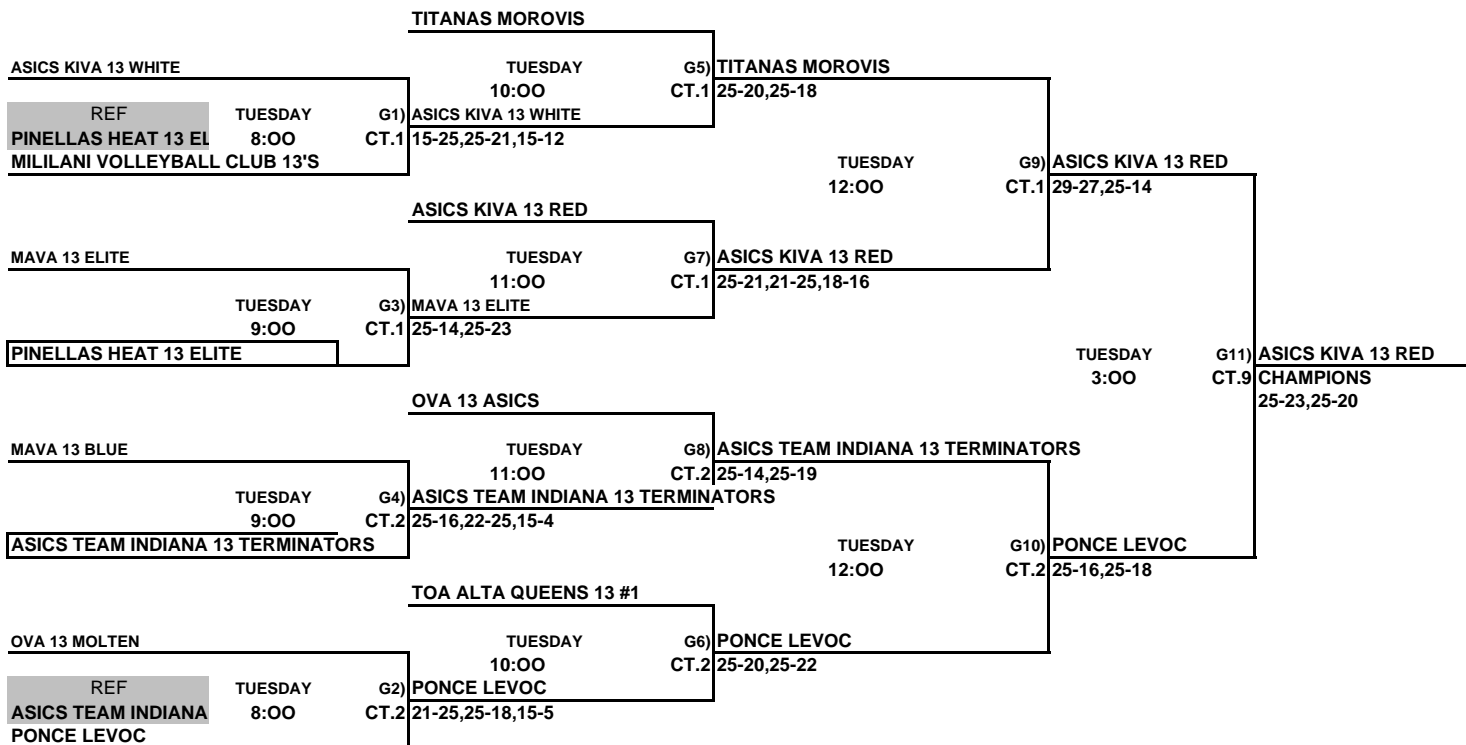

13 & Under Championship Bracket

Milk House - Disney's Wide World of Sports

ALL TEAMS THAT LOSE STAY TO REFEREE THE NEXT MATCH

This Box means you must referee the match prior to your match

13 & Under Classic Bracket

ORANGE COUNTY CONVENTION CENTER

ALL TEAMS THAT LOSE STAY TO REFEREE THE NEXT MATCH

This Box means you must referee the match prior to your match

13 & Under Consolation Bracket
ORANGE COUNTY CONVENTION CENTER

BOOMERS 13 ELITE

ALL TEAMS THAT LOSE STAY TO REFEREE THE NEXT MATCH

This Box means you must referee the match prior to your match

13 & Under Red Bracket
ORANGE COUNTY CONVENTION CENTER

ALL TEAMS THAT LOSE STAY TO REFEREE THE NEXT MATCH

This Box means you must referee the match prior to your match

13 & Under White Bracket
ORANGE COUNTY CONVENTION CENTER

TEAM STING 131			
MAYAVOL 13U	TUESDAY	G3)	MAYAVOL 13U
REF	10:00	CT.29	25-9,25-12
BORINQUEN COQUI 13	TUESDAY	G1)	MAYAVOL 13U
NORTH TAMPA STARS	8:00	CT.29	25-16,18-25,16-14
			TUESDAY
			11:00
			G4)
			CT.29
			MAYAVOL 13U
			CHAMPIONS
			25-21,25-9
BORINQUEN COQUI 13 MILDRED	TUESDAY	G2)	BORINQUEN COQUI 13 MILDRED
	9:00	CT.29	28-26,23-25,15-10
ATLANTA BOOM 13-1 SOUTHERN TREASURES			