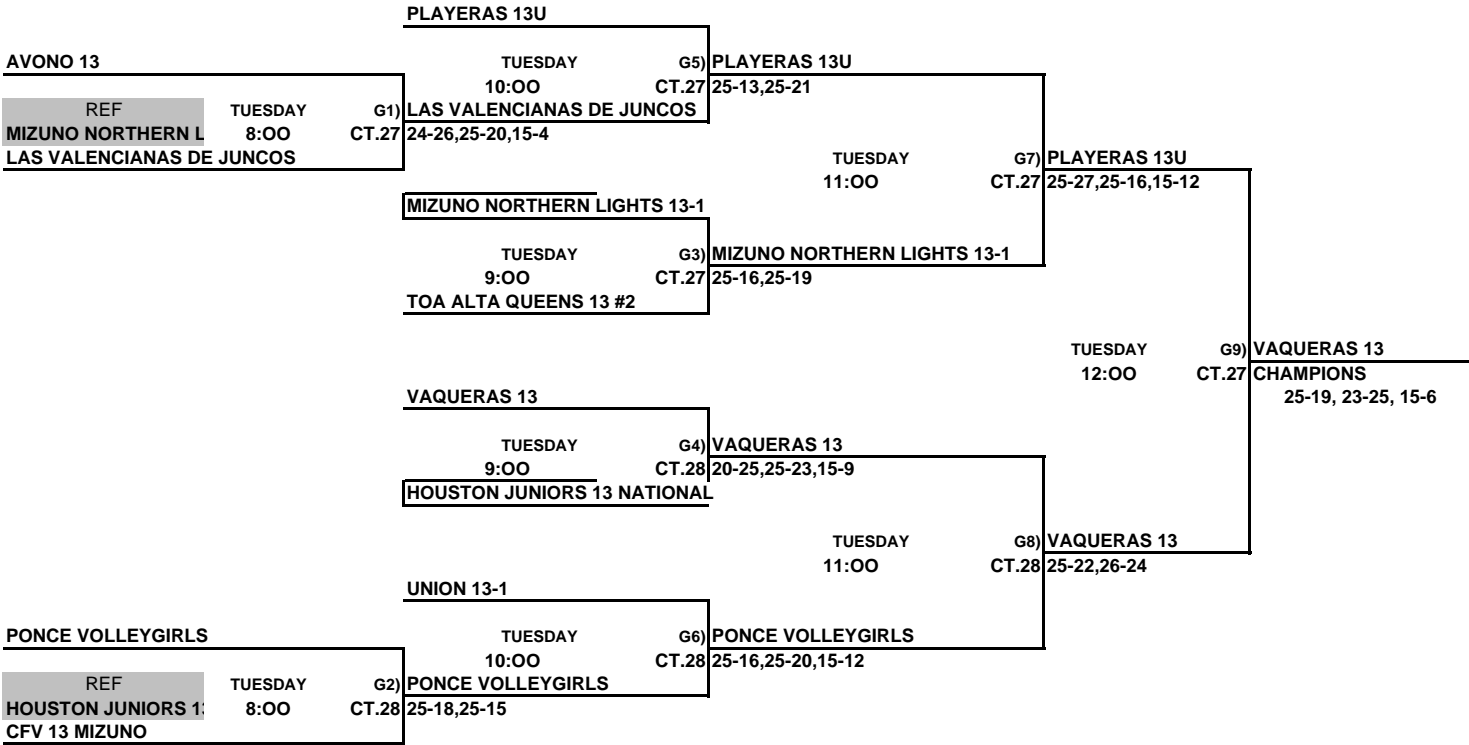

13 & Under Championship Bracket

Milk House - Disney's Wide World of Sports

ALL TEAMS THAT LOSE STAY TO REFEREE THE NEXT MATCH

This Box means you must referee the match prior to your match

13 & Under Classic Bracket

ORANGE COUNTY CONVENTION CENTER

ALL TEAMS THAT LOSE STAY TO REFEREE THE NEXT MATCH

This Box means you must referee the match prior to your match

13 & Under Consolation Bracket
ORANGE COUNTY CONVENTION CENTER

BOOMERS 13 ELITE

ALL TEAMS THAT LOSE STAY TO REFEREE THE NEXT MATCH

This Box means you must referee the match prior to your match

13 & Under Red Bracket
ORANGE COUNTY CONVENTION CENTER

ALL TEAMS THAT LOSE STAY TO REFEREE THE NEXT MATCH

This Box means you must referee the match prior to your match

13 & Under White Bracket
ORANGE COUNTY CONVENTION CENTER

TEAM STING 131			
MAYAVOL 13U	TUESDAY	G3)	MAYAVOL 13U
REF	10:00	CT.29	25-9,25-12
BORINQUEN COQUI 13	TUESDAY	G1)	MAYAVOL 13U
NORTH TAMPA STARS	8:00	CT.29	25-16,18-25,16-14
			TUESDAY
			11:00
			G4)
			CT.29
			MAYAVOL 13U
			CHAMPIONS
			25-21,25-9
BORINQUEN COQUI 13 MILDRED	TUESDAY	G2)	BORINQUEN COQUI 13 MILDRED
	9:00	CT.29	28-26,23-25,15-10
ATLANTA BOOM 13-1 SOUTHERN TREASURES			