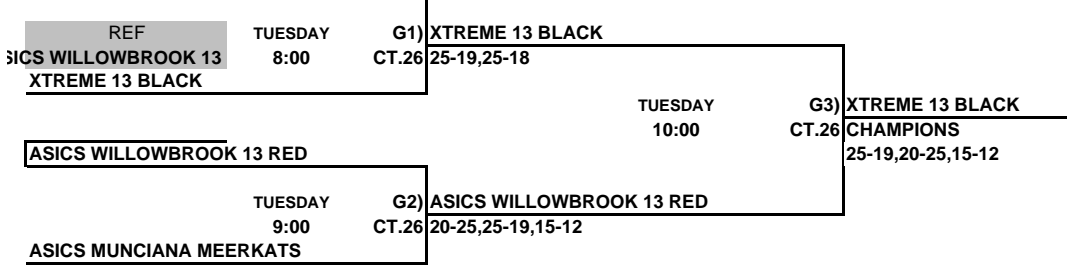

13 & Under Championship Bracket

Milk House - Disney's Wide World of Sports

ALL TEAMS THAT LOSE STAY TO REFEREE THE NEXT MATCH

This Box means you must referee the match prior to your match

13 & Under Classic Bracket

ORANGE COUNTY CONVENTION CENTER

ALL TEAMS THAT LOSE STAY TO REFEREE THE NEXT MATCH

This Box means you must referee the match prior to your match

13 & Under Consolation Bracket
ORANGE COUNTY CONVENTION CENTER

BOOMERS 13 ELITE

ALL TEAMS THAT LOSE STAY TO REFEREE THE NEXT MATCH

This Box means you must referee the match prior to your match

13 & Under Red Bracket
ORANGE COUNTY CONVENTION CENTER

ALL TEAMS THAT LOSE STAY TO REFEREE THE NEXT MATCH