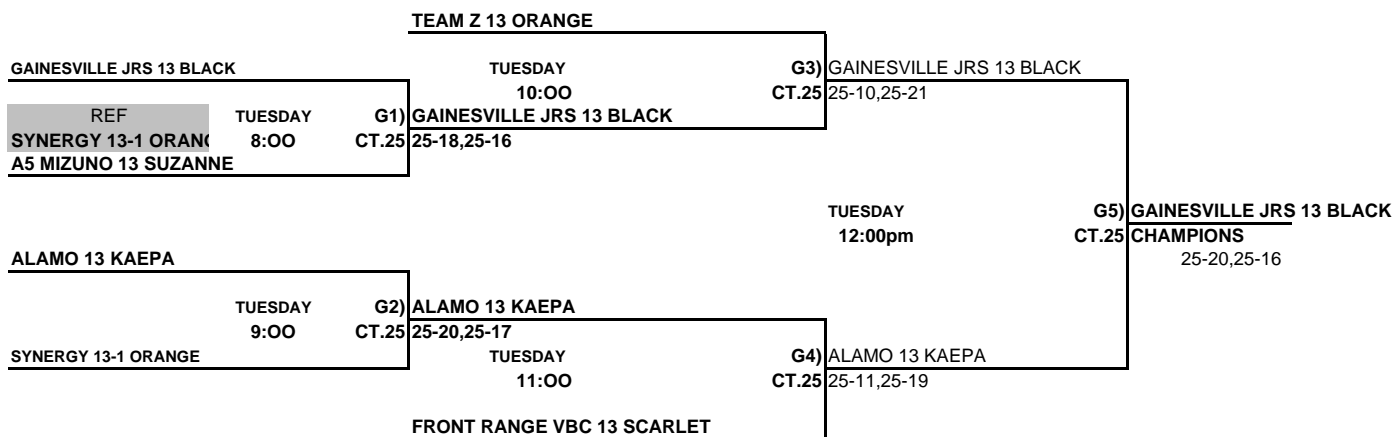

13 & Under Championship Bracket

Milk House - Disney's Wide World of Sports

ALL TEAMS THAT LOSE STAY TO REFEREE THE NEXT MATCH

This Box means you must referee the match prior to your match

13 & Under Classic Bracket

ORANGE COUNTY CONVENTION CENTER

ALL TEAMS THAT LOSE STAY TO REFEREE THE NEXT MATCH

This Box means you must referee the match prior to your match

13 & Under Consolation Bracket
ORANGE COUNTY CONVENTION CENTER

BOOMERS 13 ELITE

ALL TEAMS THAT LOSE STAY TO REFEREE THE NEXT MATCH

This Box means you must referee the match prior to your match

13 & Under Red Bracket
ORANGE COUNTY CONVENTION CENTER

ALL TEAMS THAT LOSE STAY TO REFEREE THE NEXT MATCH

This Box means you must referee the match prior to your match

13 & Under White Bracket
ORANGE COUNTY CONVENTION CENTER

TEAM STING 131			
MAYAVOL 13U	TUESDAY	G3)	MAYAVOL 13U
REF	10:00	CT.29	25-9,25-12
BORINQUEN COQUI 13	TUESDAY	G1)	MAYAVOL 13U
NORTH TAMPA STARS	8:00	CT.29	25-16,18-25,16-14
			TUESDAY
			11:00
			G4)
			CT.29
			MAYAVOL 13U
			CHAMPIONS
			25-21,25-9
BORINQUEN COQUI 13 MILDRED	TUESDAY	G2)	BORINQUEN COQUI 13 MILDRED
	9:00	CT.29	28-26,23-25,15-10
ATLANTA BOOM 13-1 SOUTHERN TREASURES			