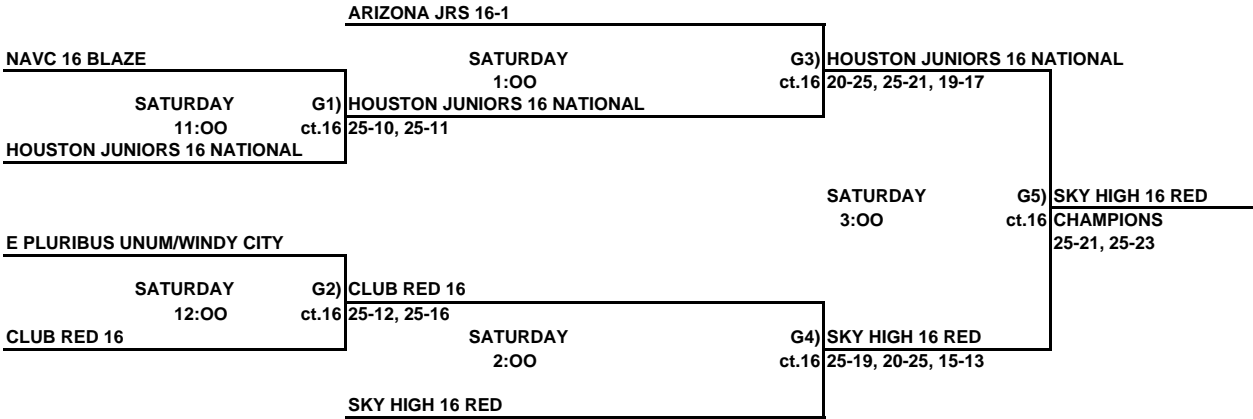

LOSER STAY AND REFEREE THE NEXT MATCH ON THEIR COURT.

16 & Under Open Red Division
Milk House - Disney's Wide World Of Sports

ASICS TEAM INDIANA 16 PANDEMONIUM

SATURDAY 12:00	G1) CT.6	ASICS TEAM INDIANA 16 PANDEMONIUM 29-27,25-18	SATURDAY 2:00	G3) CT.6	ASICS TEAM INDIANA 16 PANDEMONIUM CHAMPIONS 25-23,25-17
PONCE LEVOC					
TEAM Z 16 NAVY					
SATURDAY 1:00	G2) CT.6	TEAM Z 16 NAVY 25-19,25-20			
LIONS 16-1					

LOSER STAY AND REFEREE THE NEXT MATCH ON THEIR COURT.

16 & Under Open White Division
ORANGE COUNTY CONVENTION CENTER

COLORADO PERFORMANCE 161UA

LOSER STAY AND REFEREE THE NEXT MATCH ON THEIR COURT.

16 & Under Open Blue Division
JOSTENS CENTER - DISNEY'S WIDE WORLD OF SPORTS

PINELLAS HEAT 16 ELITE

LOSER STAY AND REFEREE THE NEXT MATCH ON THEIR COURT.

16 & Under Open Yellow Division
JOSTENS CENTER - DISNEY'S WIDE WORLD OF SPORTS

LOSER STAY AND REFEREE THE NEXT MATCH ON THEIR COURT.