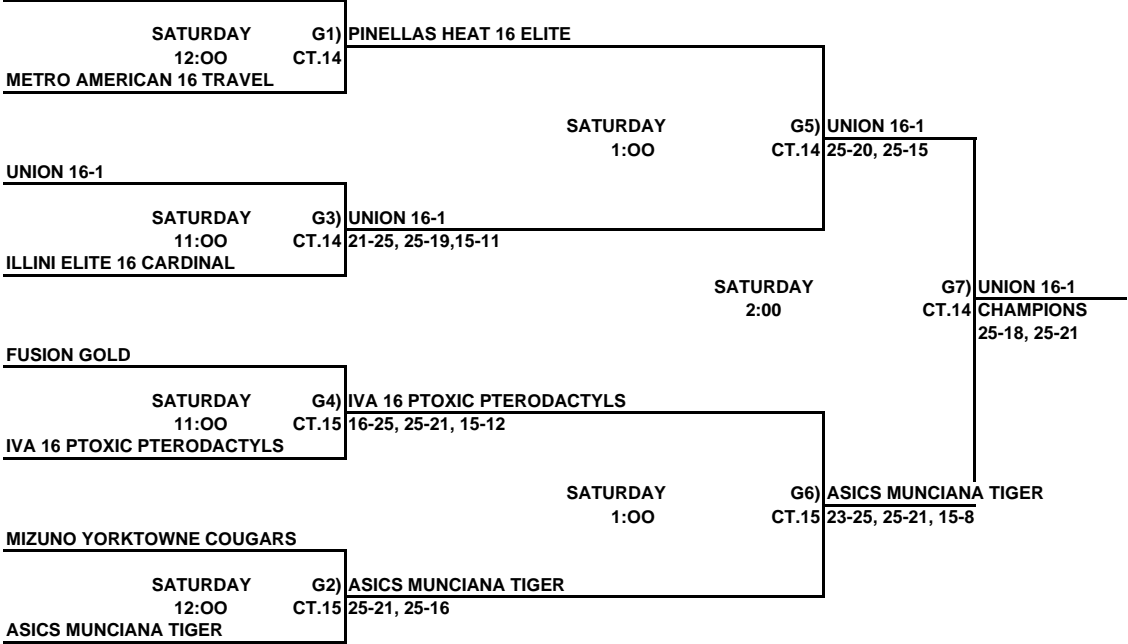

LOSER STAY AND REFEREE THE NEXT MATCH ON THEIR COURT.

16 & Under Open Red Division
Milk House - Disney's Wide World Of Sports

ASICS TEAM INDIANA 16 PANDEMONIUM

SATURDAY 12:00	G1) CT.6	ASICS TEAM INDIANA 16 PANDEMONIUM 29-27,25-18	SATURDAY 2:00	G3) CT.6	ASICS TEAM INDIANA 16 PANDEMONIUM CHAMPIONS 25-23,25-17
PONCE LEVOC					
TEAM Z 16 NAVY					
SATURDAY 1:00	G2) CT.6	TEAM Z 16 NAVY 25-19,25-20			
LIONS 16-1					

LOSER STAY AND REFEREE THE NEXT MATCH ON THEIR COURT.

16 & Under Open White Division
ORANGE COUNTY CONVENTION CENTER

COLORADO PERFORMANCE 161UA

LOSER STAY AND REFEREE THE NEXT MATCH ON THEIR COURT.

16 & Under Open Blue Division
JOSTENS CENTER - DISNEY'S WIDE WORLD OF SPORTS

PINELLAS HEAT 16 ELITE

LOSER STAY AND REFEREE THE NEXT MATCH ON THEIR COURT.

16 & Under Open Yellow Division
JOSTENS CENTER - DISNEY'S WIDE WORLD OF SPORTS

LOSER STAY AND REFEREE THE NEXT MATCH ON THEIR COURT.