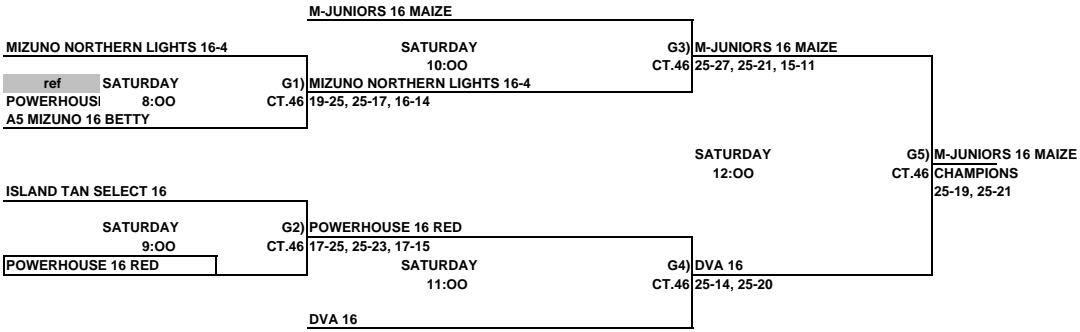

LOSER STAY AND REFEREE THE NEXT MATCH ON THEIR COURT.

16 & Under Club Consolation Division
ORANGE COUNTY CONVENTION CENTER

THIS BOX MEANS YOU REFEREE THE MATCH PRIOR TO YOUR MATCH ON YOUR COURT.
 LOSER STAY AND REFEREE THE NEXT MATCH ON THEIR COURT.

16 & Under Club Red Division
ORANGE COUNTY CONVENTION CENTER

ARR TEAMS THAT LOSE STAY TO REFERNN THE NEXT MATCH

 This Box means you must referee the match prior to your match

16 & Under Club White Division
ORANGE COUNTY CONVENTION CENTER

THIS BOX MEANS YOU REFEREE THE MATCH PRIOR TO YOUR MATCH ON YOUR COURT.
LOSER STAY AND REFEREE THE NEXT MATCH ON THEIR COURT.

16 & Under Club Blue Division
ORANGE COUNTY CONVENTION CENTER

THIS BOX MEANS YOU REFEREE THE MATCH PRIOR TO YOUR MATCH ON YOUR COURT.
LOSER STAY AND REFEREE THE NEXT MATCH ON THEIR COURT.

Girls 16 & Under Club Yellow Bracket
ORANGE COUNTY CONVENTION CENTER

THIS BOX MEANS YOU REFEREE THE MATCH PRIOR TO YOUR MATCH ON YOUR COURT.
LOSER STAY AND REFEREE THE NEXT MATCH ON THEIR COURT.

16 & Under Club Green Division
ORANGE COUNTY CONVENTION CENTER