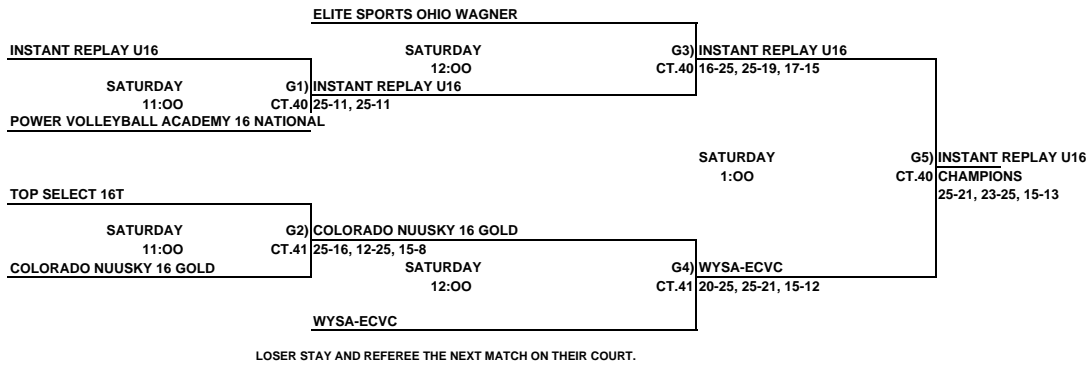

THIS BOX MEANS YOU REFEREE THE MATCH PRIOR TO YOUR MATCH ON YOUR COURT.
LOSER STAY AND REFEREE THE NEXT MATCH ON THEIR COURT.

16 & Under Club Blue Division
ORANGE COUNTY CONVENTION CENTER

THIS BOX MEANS YOU REFEREE THE MATCH PRIOR TO YOUR MATCH ON YOUR COURT.
LOSER STAY AND REFEREE THE NEXT MATCH ON THEIR COURT.

Girls 16 & Under Club Yellow Bracket
ORANGE COUNTY CONVENTION CENTER

THIS BOX MEANS YOU REFEREE THE MATCH PRIOR TO YOUR MATCH ON YOUR COURT.
LOSER STAY AND REFEREE THE NEXT MATCH ON THEIR COURT.

16 & Under Club Green Division
ORANGE COUNTY CONVENTION CENTER

LOSER STAY AND REFEREE THE NEXT MATCH ON THEIR COURT.

16 & Under Club Purple Division
ORANGE COUNTY CONVENTION CENTER

16 & Under Club Orange Division
ORANGE COUNTY CONVENTION CENTER