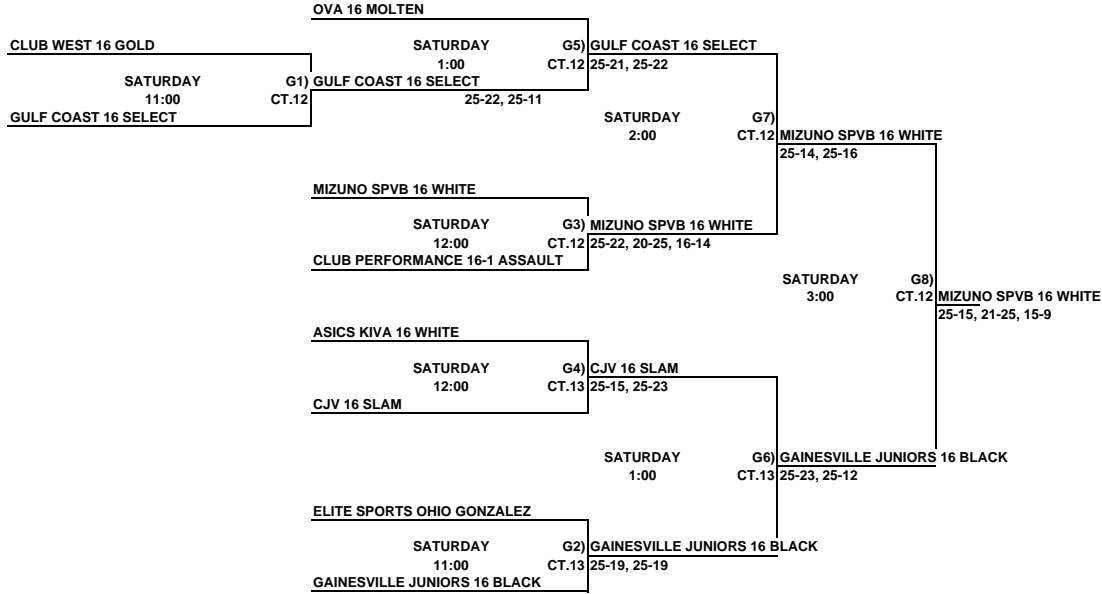

16 & Under Club Championship Division
JOSTENS CENTER - DISNEY'S WIDE WORLD OF SPORTS

ALL TEAMS THAT LOSE STAY TO REFEREE THE NEXT MATCH

This Box means you must referee the match prior to your match

16 & Under Club Classic Division
JOSTENS CENTER - DISNEY'S WIDE WORLD OF SPORTS

LOSER STAY AND REFEREE THE NEXT MATCH ON THEIR COURT.

16 & Under Club Consolation Division
ORANGE COUNTY CONVENTION CENTER

THIS BOX MEANS YOU REFEREE THE MATCH PRIOR TO YOUR MATCH ON YOUR COURT.
 LOSER STAY AND REFEREE THE NEXT MATCH ON THEIR COURT.

16 & Under Club Red Division
ORANGE COUNTY CONVENTION CENTER

ARR TEAMS THAT LOSE STAY TO REFERNN THE NEXT MATCH

 This Box means you must referee the match prior to your match

16 & Under Club White Division
ORANGE COUNTY CONVENTION CENTER

Girls 16 & Under Club Yellow Bracket
ORANGE COUNTY CONVENTION CENTER

THIS BOX MEANS YOU REFEREE THE MATCH PRIOR TO YOUR MATCH ON YOUR COURT.
LOSER STAY AND REFEREE THE NEXT MATCH ON THEIR COURT.

16 & Under Club Green Division
ORANGE COUNTY CONVENTION CENTER