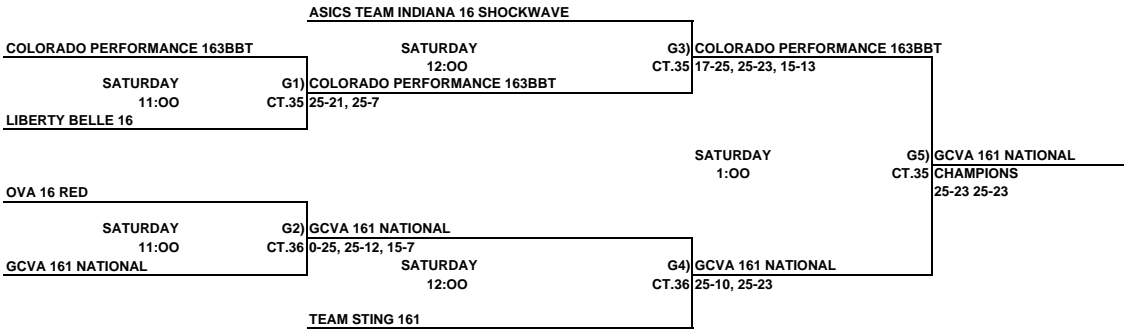

16 & Under Club Red Division
ORANGE COUNTY CONVENTION CENTER

ARR TEAMS THAT LOSE STAY TO REFERNN THE NEXT MATCH

 This Box means you must referee the match prior to your match

16 & Under Club White Division
ORANGE COUNTY CONVENTION CENTER

THIS BOX MEANS YOU REFEREE THE MATCH PRIOR TO YOUR MATCH ON YOUR COURT.
LOSER STAY AND REFEREE THE NEXT MATCH ON THEIR COURT.

16 & Under Club Blue Division
ORANGE COUNTY CONVENTION CENTER

THIS BOX MEANS YOU REFEREE THE MATCH PRIOR TO YOUR MATCH ON YOUR COURT.
LOSER STAY AND REFEREE THE NEXT MATCH ON THEIR COURT.

Girls 16 & Under Club Yellow Bracket
ORANGE COUNTY CONVENTION CENTER

THIS BOX MEANS YOU REFEREE THE MATCH PRIOR TO YOUR MATCH ON YOUR COURT.
LOSER STAY AND REFEREE THE NEXT MATCH ON THEIR COURT.

16 & Under Club Green Division
ORANGE COUNTY CONVENTION CENTER

LOSER STAY AND REFEREE THE NEXT MATCH ON THEIR COURT.

16 & Under Club Purple Division
ORANGE COUNTY CONVENTION CENTER

16 & Under Club Orange Division
ORANGE COUNTY CONVENTION CENTER