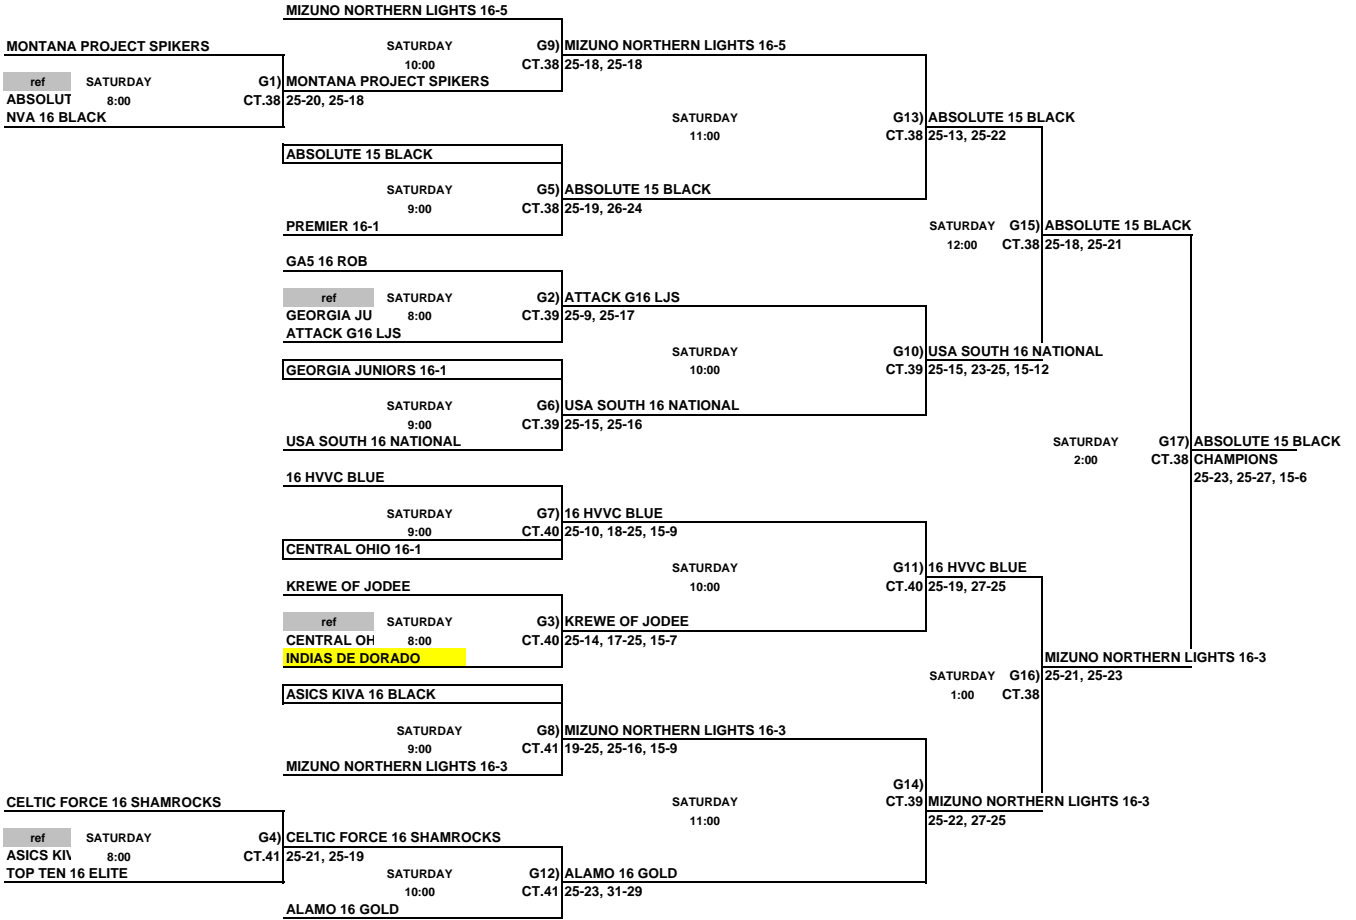

16 & Under Club Championship Division
JOSTENS CENTER - DISNEY'S WIDE WORLD OF SPORTS

ALL TEAMS THAT LOSE STAY TO REFEREE THE NEXT MATCH

This Box means you must referee the match prior to your match

16 & Under Club Classic Division
JOSTENS CENTER - DISNEY'S WIDE WORLD OF SPORTS

LOSER STAY AND REFEREE THE NEXT MATCH ON THEIR COURT.

16 & Under Club Consolation Division
ORANGE COUNTY CONVENTION CENTER

THIS BOX MEANS YOU REFEREE THE MATCH PRIOR TO YOUR MATCH ON YOUR COURT.
 LOSER STAY AND REFEREE THE NEXT MATCH ON THEIR COURT.

16 & Under Club Red Division
ORANGE COUNTY CONVENTION CENTER

ARR TEAMS THAT LOSE STAY TO REFERNN THE NEXT MATCH

 This Box means you must referee the match prior to your match

16 & Under Club White Division
ORANGE COUNTY CONVENTION CENTER

Girls 16 & Under Club Yellow Bracket
ORANGE COUNTY CONVENTION CENTER

THIS BOX MEANS YOU REFEREE THE MATCH PRIOR TO YOUR MATCH ON YOUR COURT.
LOSER STAY AND REFEREE THE NEXT MATCH ON THEIR COURT.

16 & Under Club Green Division
ORANGE COUNTY CONVENTION CENTER