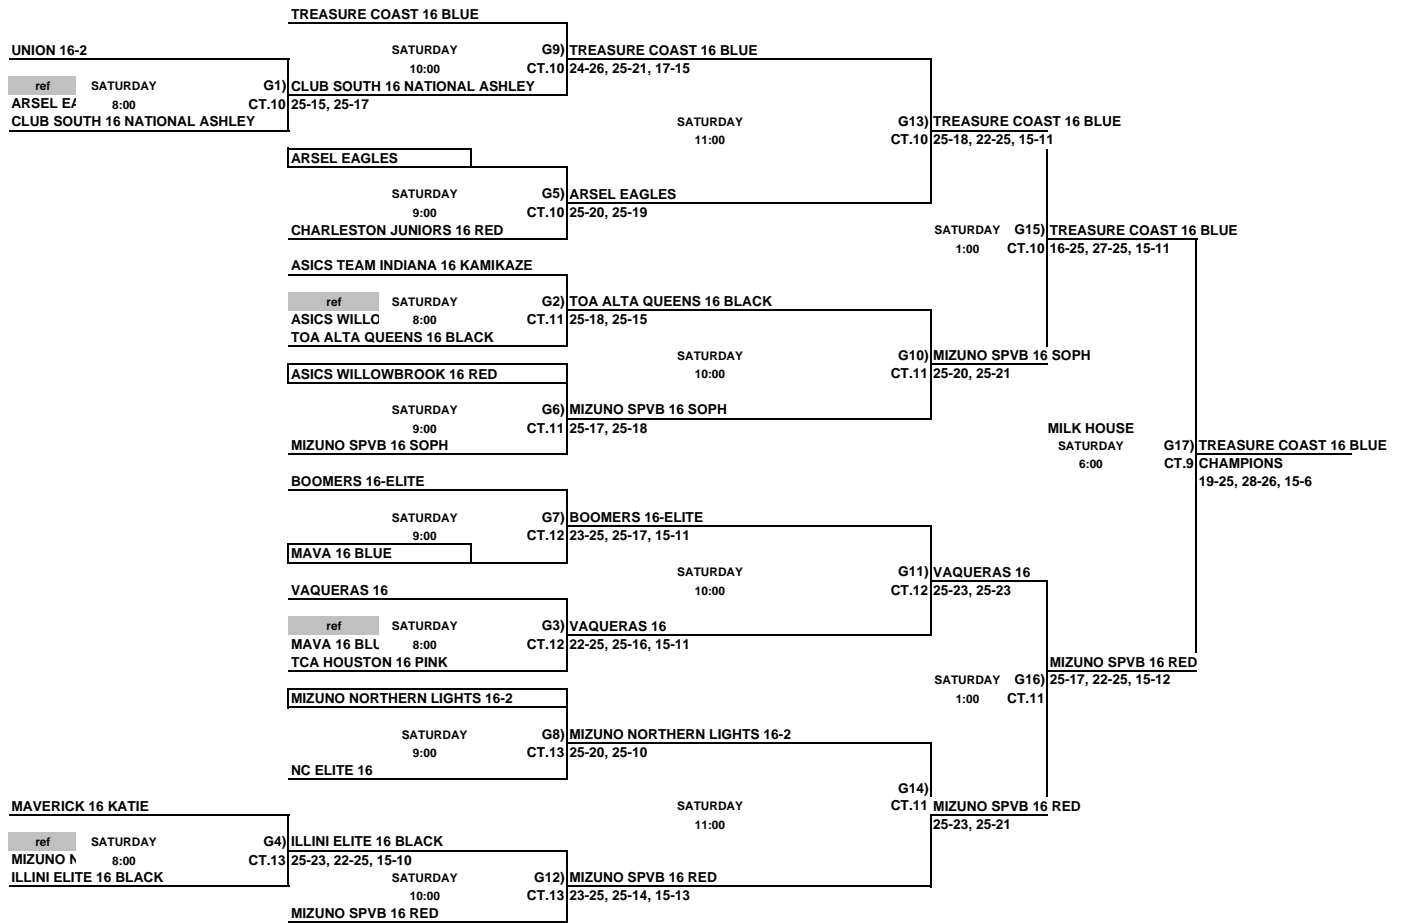

16 & Under Club Championship Division
JOSTENS CENTER - DISNEY'S WIDE WORLD OF SPORTS

ALL TEAMS THAT LOSE STAY TO REFEREE THE NEXT MATCH

This Box means you must referee the match prior to your match

16 & Under Club Classic Division
JOSTENS CENTER - DISNEY'S WIDE WORLD OF SPORTS

LOSER STAY AND REFEREE THE NEXT MATCH ON THEIR COURT.

16 & Under Club Consolation Division
ORANGE COUNTY CONVENTION CENTER

THIS BOX MEANS YOU REFEREE THE MATCH PRIOR TO YOUR MATCH ON YOUR COURT.
 LOSER STAY AND REFEREE THE NEXT MATCH ON THEIR COURT.

16 & Under Club Red Division
ORANGE COUNTY CONVENTION CENTER

ARR TEAMS THAT LOSE STAY TO REFERNN THE NEXT MATCH

 This Box means you must referee the match prior to your match

16 & Under Club White Division
ORANGE COUNTY CONVENTION CENTER

Girls 16 & Under Club Yellow Bracket
ORANGE COUNTY CONVENTION CENTER

THIS BOX MEANS YOU REFEREE THE MATCH PRIOR TO YOUR MATCH ON YOUR COURT.
LOSER STAY AND REFEREE THE NEXT MATCH ON THEIR COURT.

16 & Under Club Green Division
ORANGE COUNTY CONVENTION CENTER