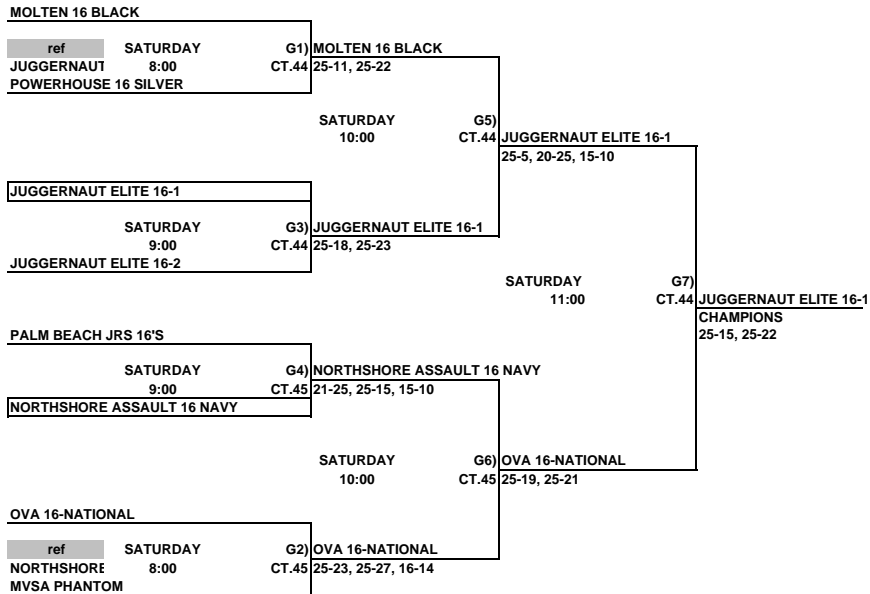

LOSER STAY AND REFEREE THE NEXT MATCH ON THEIR COURT.

16 & Under Club Consolation Division
ORANGE COUNTY CONVENTION CENTER

THIS BOX MEANS YOU REFEREE THE MATCH PRIOR TO YOUR MATCH ON YOUR COURT.
 LOSER STAY AND REFEREE THE NEXT MATCH ON THEIR COURT.

16 & Under Club Red Division
ORANGE COUNTY CONVENTION CENTER

ARR TEAMS THAT LOSE STAY TO REFERNN THE NEXT MATCH

 This Box means you must referee the match prior to your match

16 & Under Club White Division
ORANGE COUNTY CONVENTION CENTER

THIS BOX MEANS YOU REFEREE THE MATCH PRIOR TO YOUR MATCH ON YOUR COURT.
LOSER STAY AND REFEREE THE NEXT MATCH ON THEIR COURT.

16 & Under Club Blue Division
ORANGE COUNTY CONVENTION CENTER

THIS BOX MEANS YOU REFEREE THE MATCH PRIOR TO YOUR MATCH ON YOUR COURT.
LOSER STAY AND REFEREE THE NEXT MATCH ON THEIR COURT.

Girls 16 & Under Club Yellow Bracket
ORANGE COUNTY CONVENTION CENTER

THIS BOX MEANS YOU REFEREE THE MATCH PRIOR TO YOUR MATCH ON YOUR COURT.
LOSER STAY AND REFEREE THE NEXT MATCH ON THEIR COURT.

16 & Under Club Green Division
ORANGE COUNTY CONVENTION CENTER