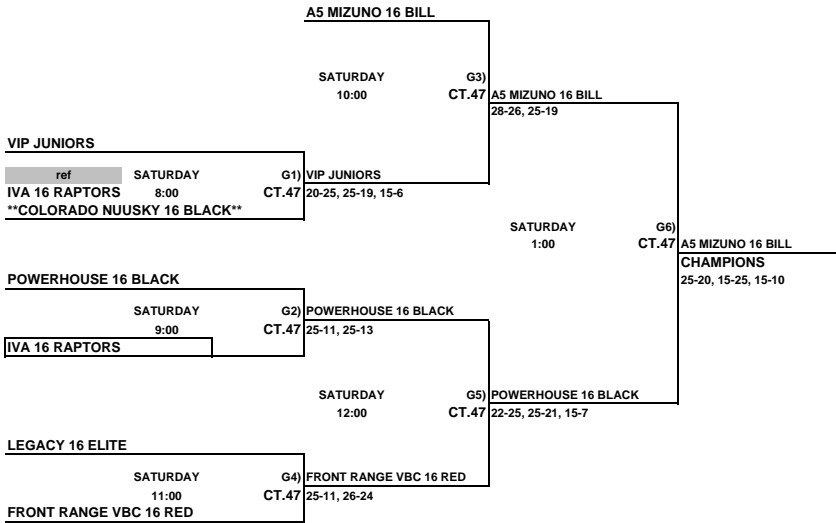

16 & Under Club Championship Division
JOSTENS CENTER - DISNEY'S WIDE WORLD OF SPORTS

ALL TEAMS THAT LOSE STAY TO REFEREE THE NEXT MATCH

This Box means you must referee the match prior to your match

16 & Under Club Classic Division
JOSTENS CENTER - DISNEY'S WIDE WORLD OF SPORTS

LOSER STAY AND REFEREE THE NEXT MATCH ON THEIR COURT.

16 & Under Club Consolation Division
ORANGE COUNTY CONVENTION CENTER

THIS BOX MEANS YOU REFEREE THE MATCH PRIOR TO YOUR MATCH ON YOUR COURT.
 LOSER STAY AND REFEREE THE NEXT MATCH ON THEIR COURT.

16 & Under Club Red Division
ORANGE COUNTY CONVENTION CENTER

ARR TEAMS THAT LOSE STAY TO REFERNN THE NEXT MATCH

 This Box means you must referee the match prior to your match

16 & Under Club White Division
ORANGE COUNTY CONVENTION CENTER

THIS BOX MEANS YOU REFEREE THE MATCH PRIOR TO YOUR MATCH ON YOUR COURT.
LOSER STAY AND REFEREE THE NEXT MATCH ON THEIR COURT.

16 & Under Club Blue Division
ORANGE COUNTY CONVENTION CENTER

THIS BOX MEANS YOU REFEREE THE MATCH PRIOR TO YOUR MATCH ON YOUR COURT.
LOSER STAY AND REFEREE THE NEXT MATCH ON THEIR COURT.