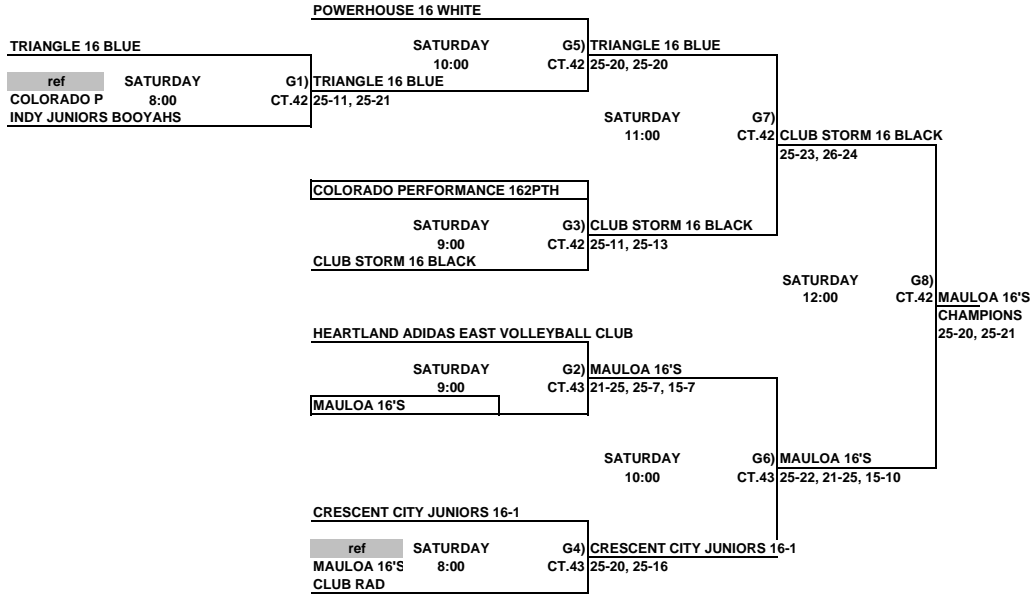

LOSER STAY AND REFEREE THE NEXT MATCH ON THEIR COURT.

16 & Under Club Consolation Division
ORANGE COUNTY CONVENTION CENTER

THIS BOX MEANS YOU REFEREE THE MATCH PRIOR TO YOUR MATCH ON YOUR COURT.
 LOSER STAY AND REFEREE THE NEXT MATCH ON THEIR COURT.

16 & Under Club Red Division
ORANGE COUNTY CONVENTION CENTER

ARR TEAMS THAT LOSE STAY TO REFERNN THE NEXT MATCH

 This Box means you must referee the match prior to your match

16 & Under Club White Division
ORANGE COUNTY CONVENTION CENTER

THIS BOX MEANS YOU REFEREE THE MATCH PRIOR TO YOUR MATCH ON YOUR COURT.
LOSER STAY AND REFEREE THE NEXT MATCH ON THEIR COURT.

16 & Under Club Blue Division
ORANGE COUNTY CONVENTION CENTER

THIS BOX MEANS YOU REFEREE THE MATCH PRIOR TO YOUR MATCH ON YOUR COURT.
LOSER STAY AND REFEREE THE NEXT MATCH ON THEIR COURT.

Girls 16 & Under Club Yellow Bracket
ORANGE COUNTY CONVENTION CENTER

THIS BOX MEANS YOU REFEREE THE MATCH PRIOR TO YOUR MATCH ON YOUR COURT.
LOSER STAY AND REFEREE THE NEXT MATCH ON THEIR COURT.

16 & Under Club Green Division
ORANGE COUNTY CONVENTION CENTER